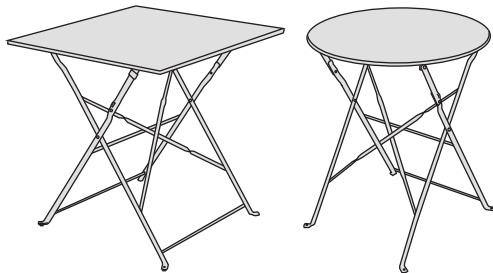

NATERIAL

FLORA
—
ORIGAMI

2
Years
Guarantee

EAN CODE:

-DIA. 60CM: 3276000400240/3276000400257/3276000400264/3276000400271/3276000400288
-70X70CM: 3276000400196/3276000400202/3276000400219/3276000400226/3276000400233

FR Notice de Montage -
Utilisation - Entretien

EL Εγχειρίδιο συναρμολόγησης,
χρήσης και συντήρησης

UA Керівництво по Збірці
і Експлуатації

ES Instrucciones de Montaje,
Utilización y Mantenimiento

PL Instrukcja Montażu,
Użytkowania i Konserwacji

PT Instruções de Montagem,
Utilização e Manutenção

RU RU / Руководство по
Сборке и Эксплуатации

IT Istruzioni per il Montaggio,
l'Uso e la Manutenzione

KZ Жинау, пайдалану және
техникалық қызмет
көрсету нұсқаулығы

EN Assembly - Use -
Maintenance Manual

743.001.000/743.002.001

2018.08.01.01