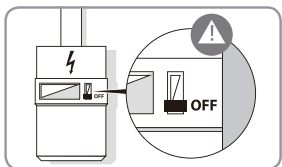

Model no.	Weight	Dimension(L x W x H)	Projected area
HP-FP10W	0.21Kg	11.1x3.2x7.6cm	10m ²
HP-FP30W	0.38Kg	15.7x3.4x10.9cm	30m ²
HP-FP50W	0.55Kg	18.6x3.8x13.3cm	50m ²

⊕ PZ

(ϕ 8*40)

(ST5.5*35)

8mm

1

1

2