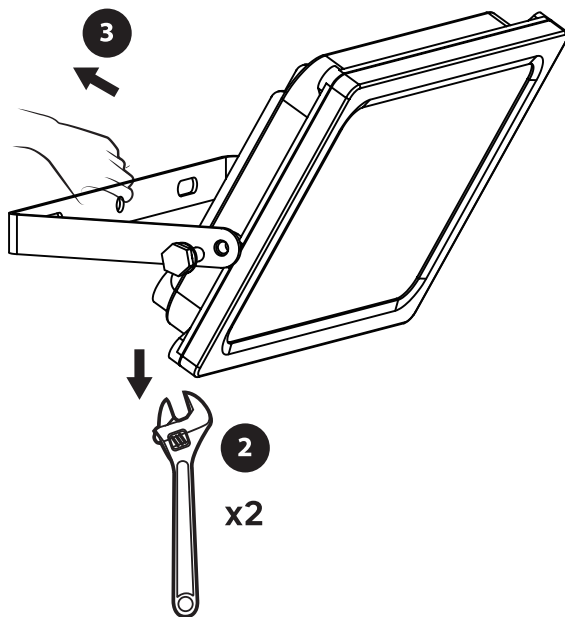

Model no.	Weight	Dimension(L x W x H)	Projected area
HP-FP10W	0.21Kg	11.1x3.2x7.6cm	10m ²
HP-FP30W	0.38Kg	15.7x3.4x10.9cm	30m ²
HP-FP50W	0.55Kg	18.6x3.8x13.3cm	50m ²

⊕ PZ

(ϕ 8*40)

(ST5.5*35)

8mm

1

1

2