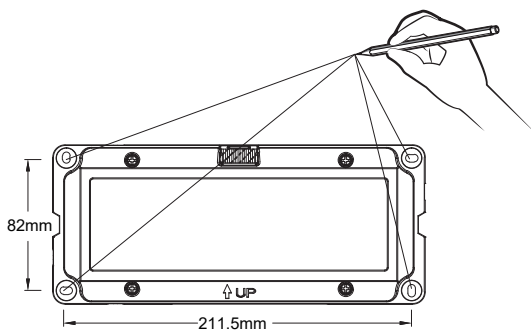

EN This product includes a light of the energy efficiency class D.

1

2

3

2

3

3

L=Marron/Marrón/Castanho/
Marrone/Καφέ/Brazowy/
Коричневый/Μαρο/
Brown