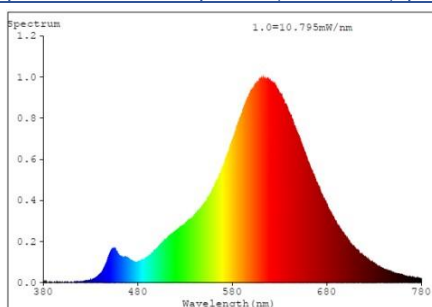

LEXMAN

Light sources maker model

PST64A4.8WE272280D1

Link to EU Product Data base

<https://eprel.ec.europa.eu/screen/product/lightsources/1428721>

Spectral power distribution in the range 250 nm to 800 nm. at full-load