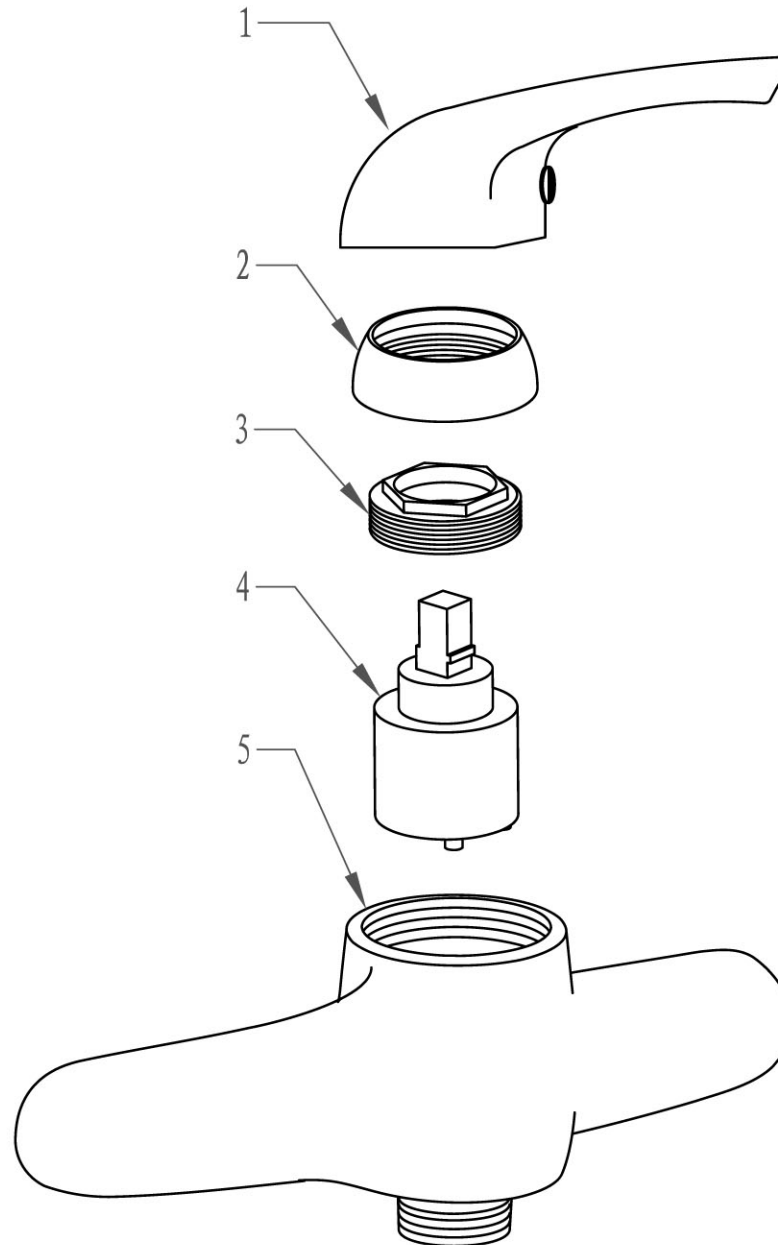

Nerea Shower Faucet FF1135-4

No.	Supplier Code	Description	Qty.
1	FF1135-A	Handle	1
2	FF1135-B	Cover on cartridge nut	1
3	FF1135-C	Pressing Nut	1
4	FF1135-D	φ35mm Cartridge	1
5	FF1135-4-01	Mixer Body	1
6	FF1135-F	Wall Fixing Parts	2