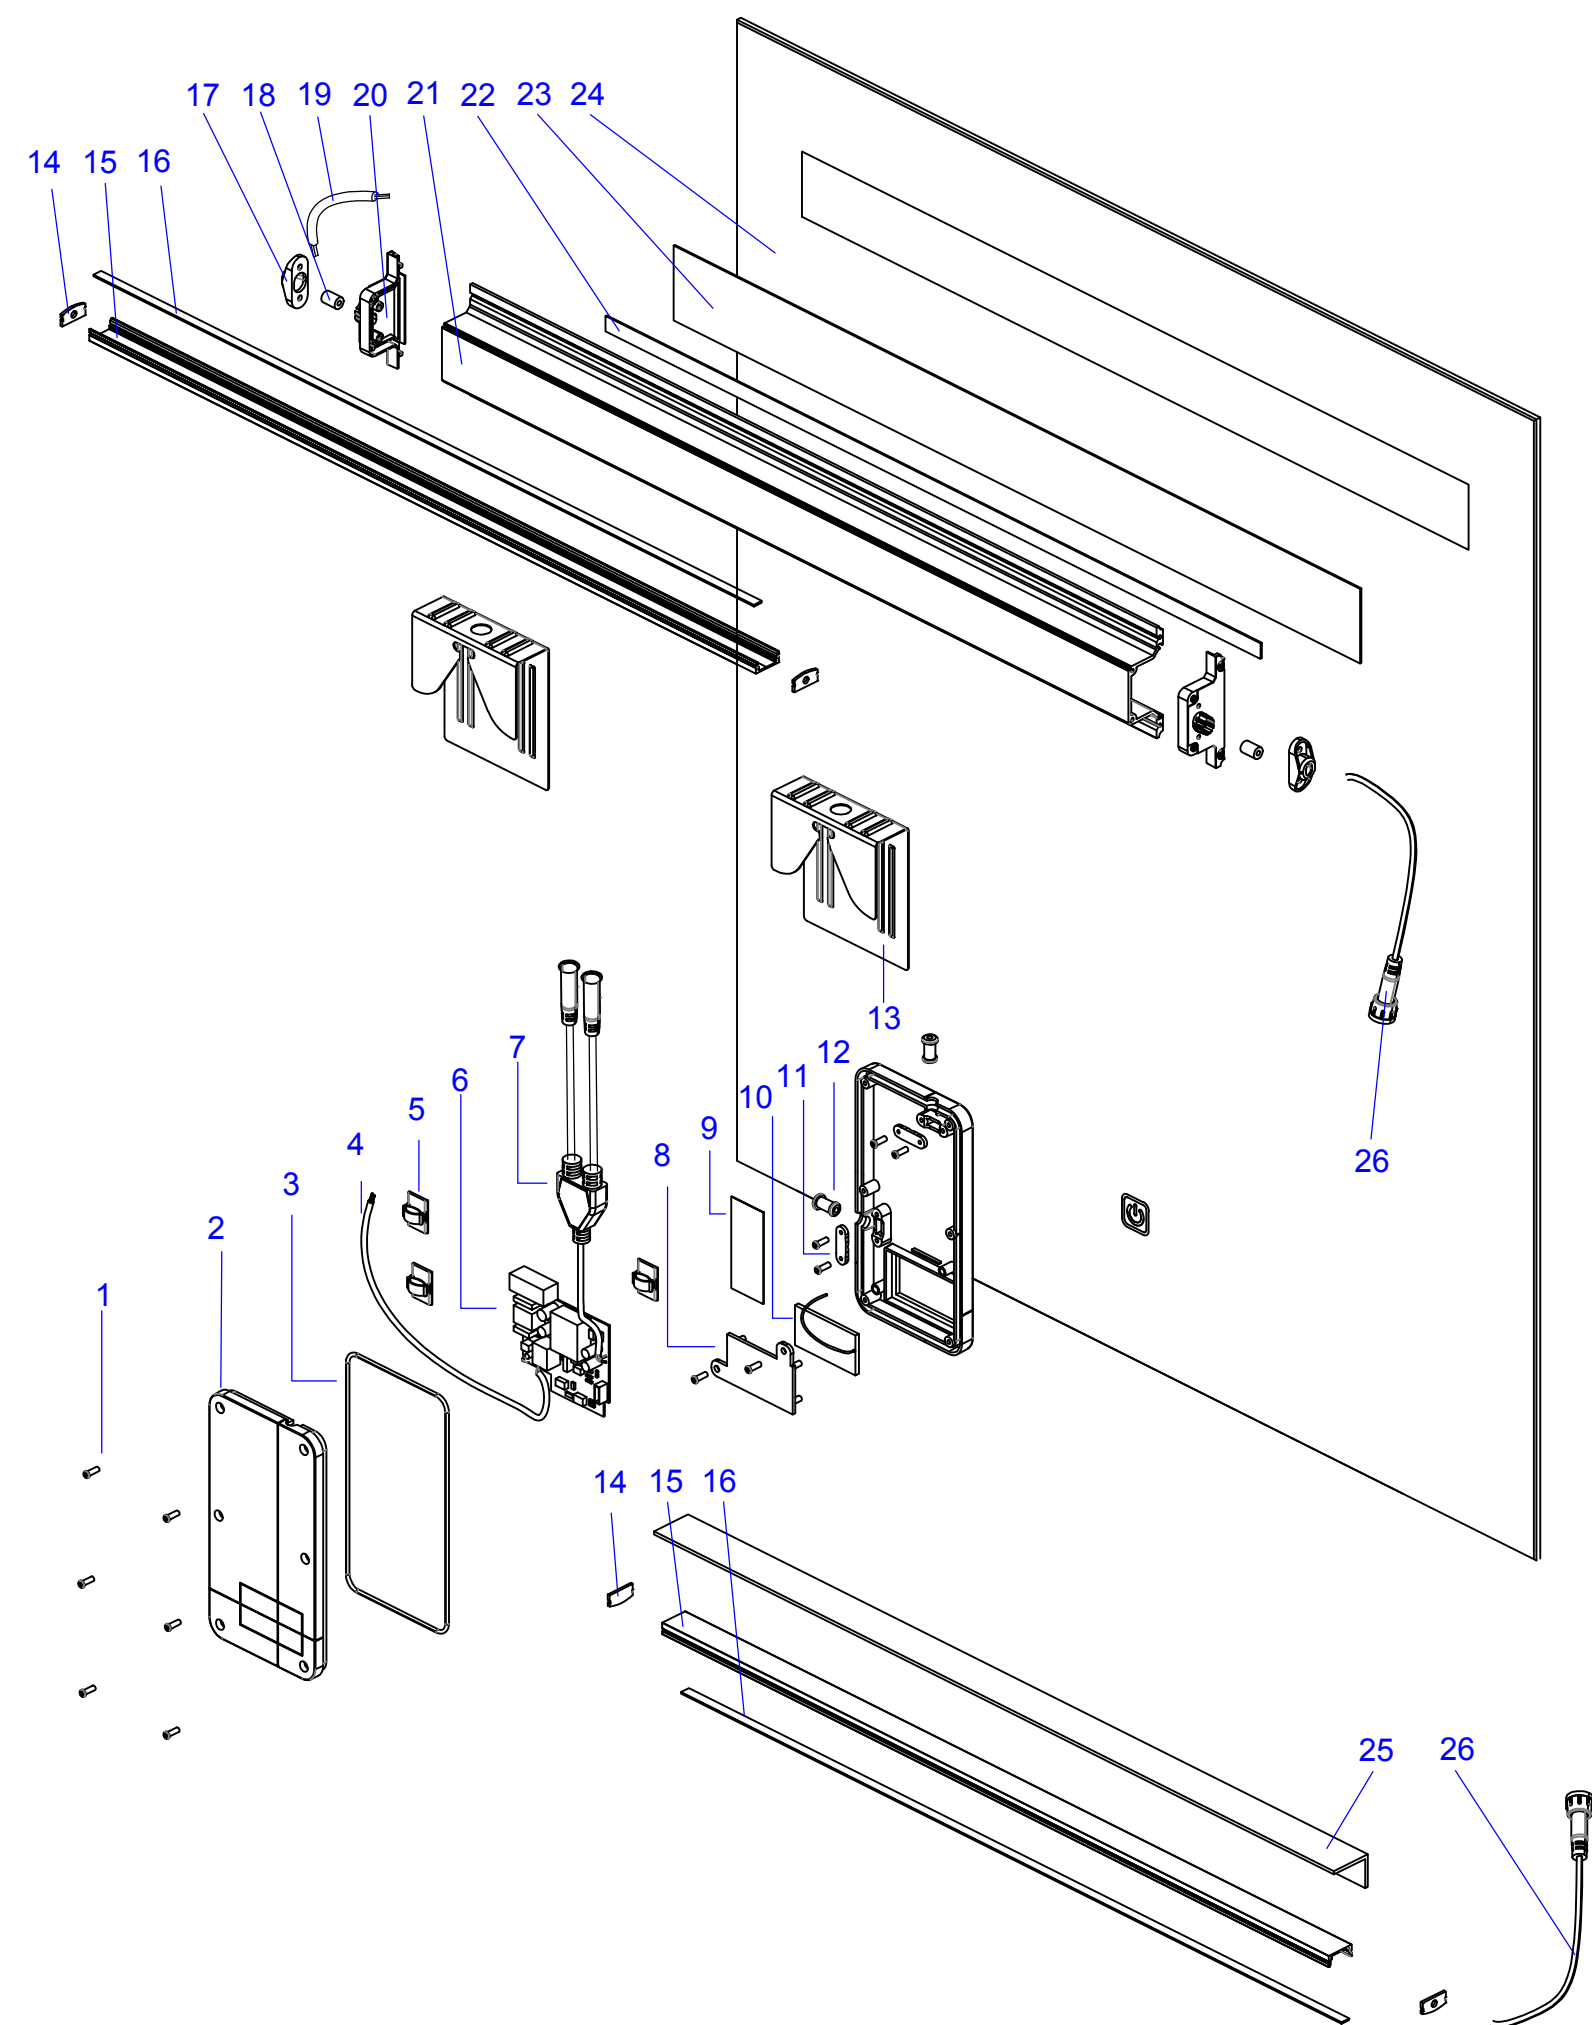

产品型号

M4022-6070

序号	名称	编 码	数量
1	Screw	LS-M3-10	12
2	Driver box housing	TY15080B20	1
3	waterproof ring	MF102145-1	1
4	cable	H05VVH2-F	1
5	Cable pressing button	GD19	4
6	driver	CL-30W-1W2A1L-05	1
7	waterproof cable female	A-02-18	1
8	tension disc	XK15080-30	1
9	double side tape	3M4950	1
10	touch screen	CL-W1-T1RN1L-05	1
11	Cable pressing button	XK026-6(3.5)BK	2
12	waterproof plug	MF15080-2	2
13	Hanger	GP96-25	2
14	Plug	YD-1205-1	4
15	aluminium housing	YD-1205	2
16	pcb board	M4022-600-1	2
17	Cable pressing button	DT102BL31	2
18	waterproof plug	MF102BL8	2
19	cable	MF102145-1	1
20	Plug	DT102BL15	2
21	amp housing	XC102BL600	1
22	pcb board	SF5060-520-4	1
23	cover	PM102BL600	1
24	mirror	YJ4022-60	1
25	aluminium board	XC4022-51	1
26	waterproof cable female	A-02-18	2