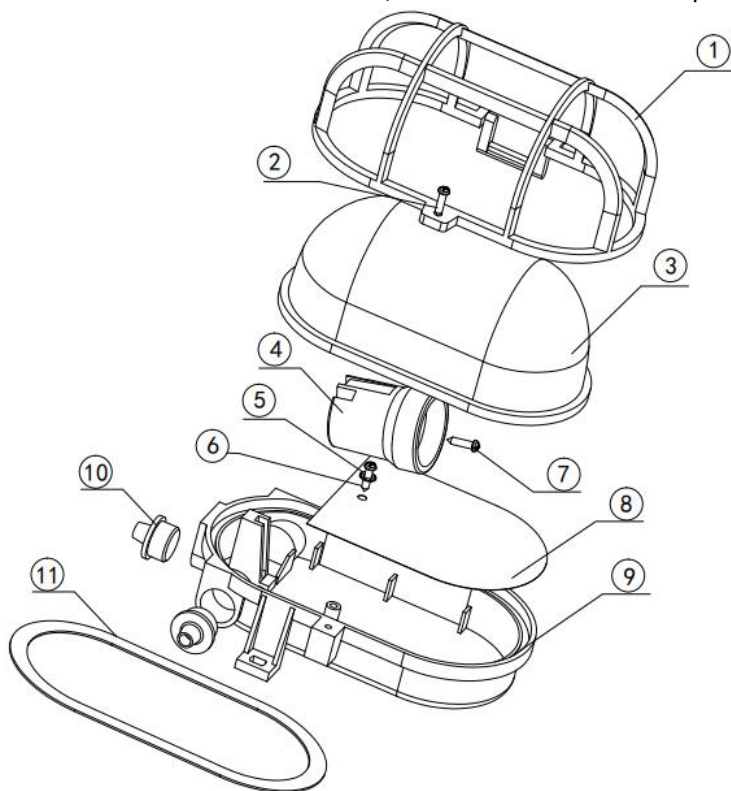

OS2604BLACK,OS2604 WHITE Product exploded view

no	name	qty	Material	color
1	lamp cover	1	PP	
2	dia3*14screw	1	iron	
3	glass cover	1	glass	
4	E27 lampholder	1		
5	tooth pad	1	iron	
6	dia3*8screw	1	iron	
7	dia3.5*14screw	1	iron	
8	Reflector	1	AL	
9	Lamp body	1	PP	
10	wire plug	3	PVC	
11	seal ring	1	silica gel	