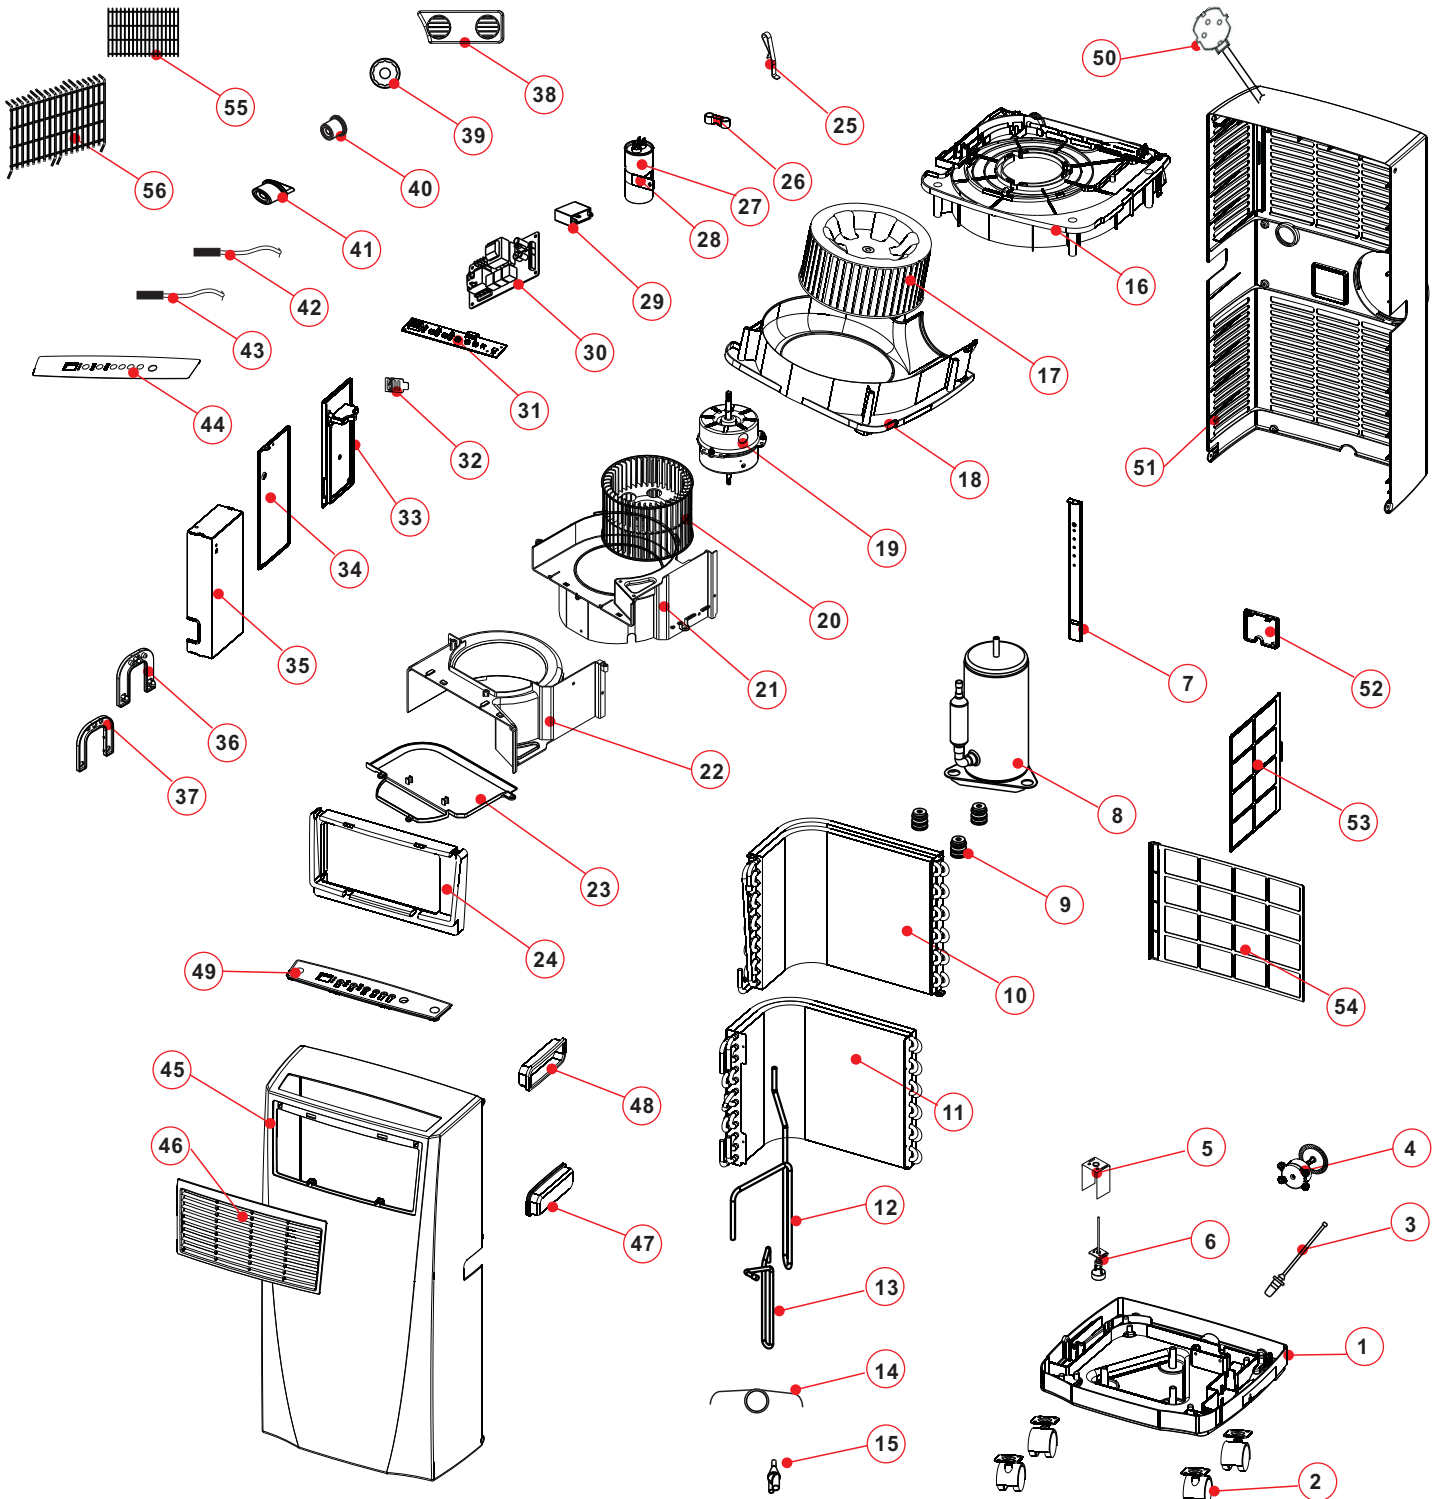

EXPLODED VIEW

LM WAP-02EA20

ACCESSORIES

57

58

59

60

61

62

63

64

65

PARTS LIST

LM WAP-02EA20

NO	MATERIAL CODE	PARTS NAME	QUANTITY	PRICE
1	A4805-480-A-11	BASE PAN	1	
2	D7402-100	TURNING WHEEL	4	
3	A7307-100	SOFT CAP	1	
4	A3010-010	DC FAN MOTOR	1	
5	A8526-370-A-11	FIX TURE	1	
6	A2524-500	REED SWITCH	1	
7	A5802-670	STRIKE	2	
8	A3219-210	COMPRESSOR ASS'Y (39H063-D1)	1	
9	D5600-142	RUBBER	3	
10	A3423-250	CONDENSER ASS'Y	1	
11	A3419-960	EVAPORATOR ASS'Y	1	
12	A6210-430	DISCHARGE PIPE	1	
13	A6241-050	SUCTION PIPE	1	
14	A6202-290	CAPILARY TUBE	1	
15	D6210-080	Y TUBE	1	
16	A5302-380-AH-22	FAN CASING	1	
17	A5304-690-AH-11	BLOWER WHEEL	1	
18	A5302-390-A-22	FAN CASING	1	
19	A7450-010	FAN MOTOR (YSK-09506004-WN56)	1	
20	A5304-580-A-22	BLOWER WHEEL	1	
21	A5302-310-A-22	FAN CASING	1	
22	A5302-30A-A-22	FAN CASING	1	
23	A4206-67A-A-22	TOP COVER PLATE	1	
24	A4239-610-R-11	DISCHARGE GRILLE	1	
25	A7206-120	FIX METAL	1	
26	A7401-150-P-11	STRIKE	1	
27	CA2500401141	CAPACITOR(25uF/400V)(FOR COMPRESSOR (8))	1	
28	A5806-130	STRIKE	1	
29	CA0400451321	CAPACITOR(4uF/450V)(FOR FAN MOTOR (19))	1	
30	A2517-82A-03	CONTROL BOARD	1	
31	A2554-140-07	PC BOARD	1	
32	A5825-630-P-11	FIX TURE	1	
33	A5825-990-AF-11	FIX TURE	1	
34	A7700-170	FIX TURE	1	
35	A5708-130	COVER	1