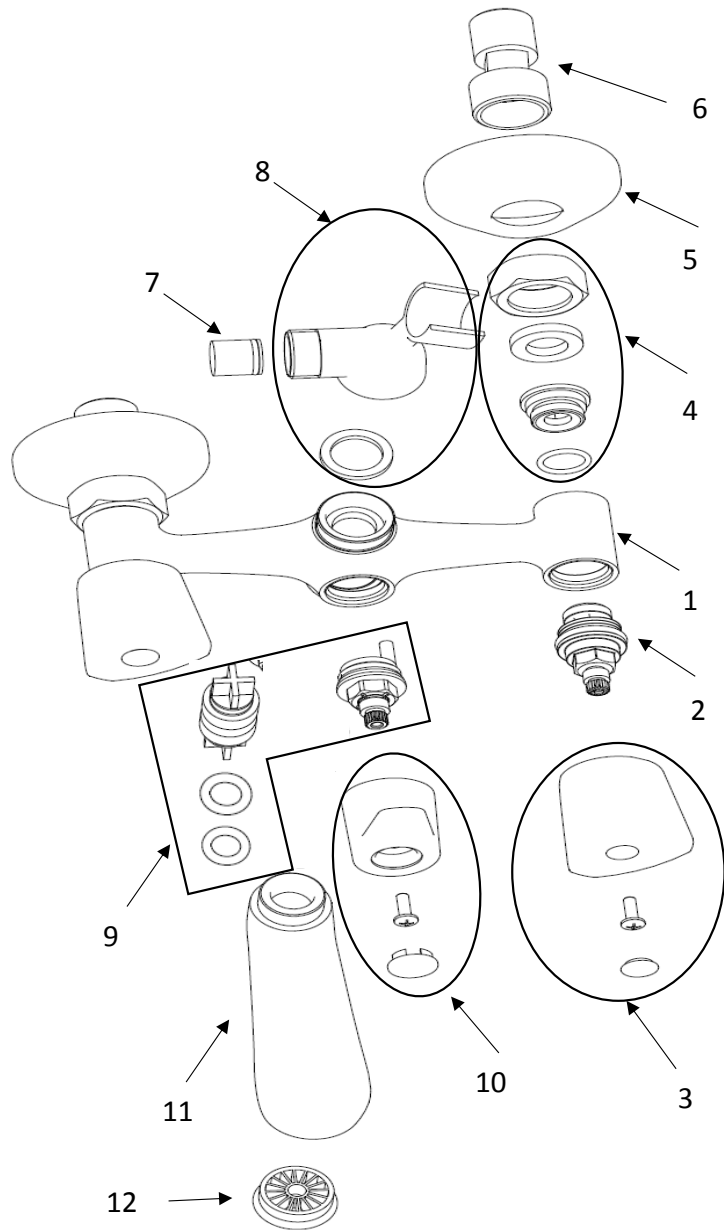

NEREA DOUBLE HANDLE BATH  
 SUPPLIER REF: FF2015-2  
 ADEO REF:  
 BAR CODE:3276000697473

NO	Code	Description	QTY
1	FF2015-2-PART1	Body	1
2	FF2015-2-PART2	cartridge-Ref No: DY-Slow	2
3	FF2015-2-PART3	Handle	2
4	FF2015-2-PART4	screw nut joint	2
5	FF2015-2-PART5	wall cover	2
6	FF2015-2-PART6	S-connector	2
7	FF2015-2-PART7	check valve Ref No: DY-CV	1
8	FF2015-2-PART8	shower holder	1
9	FF2015-2-PART9	diverter-Ref No:FF2015-2 Diverter set	1
10	FF2015-2-PART10	Diverter handle	1
11	FF2015-2-PART11	bath spout	1
12	FF2015-2-PART12	Aerator-Ref No: DY-3328590081000	1