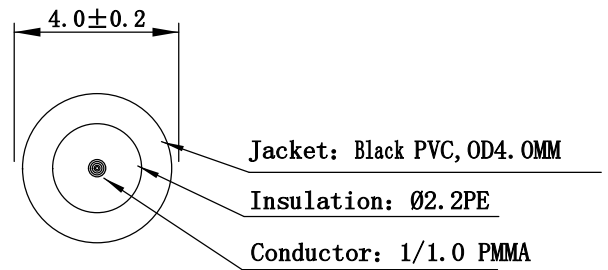

NO.	REV	DESCRIPTION	DATE

cable structure

wiring diagram

4	CAP	Dust CAP	2	Transperent
3	Plug	Black PVC 45P	2	Black
2	Connector	Toslink Male, Gold Plated Copper	2	Gold Plated
1	Cable	1/1.0 PMMA+Ø2.2PE, black PVC, OD:4.0MM, L=3.0M		Black
NO.	Title	Description	Q' ty	Remark