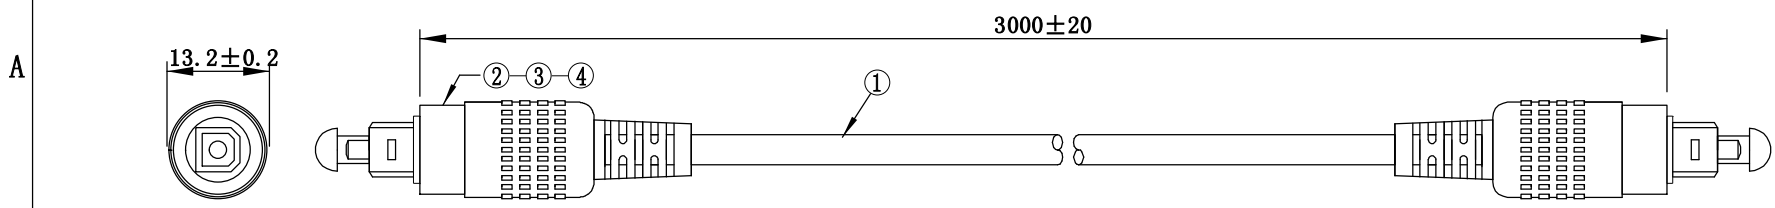

NO.	REV	DESCRIPTION	DATE

cable structure

wiring diagram

4	CAP	Dust CAP	2	Transperent
3	Plug	Black PVC 45P	2	Black
2	Connector	Toslink Male, Gold Plated Copper	2	Gold Plated
1	Cable	1/1.0 PMMA+Ø2.2PE, black PVC, OD:4.0MM, L=3.0M		Black
NO.	Title	Description	Q' ty	Remark

COMP ELECTRONICS CO., LTD.		C'OMP	TOSLINK MALE-TOSLINK MALE, GOLD PLUG,3M		
PART NO.		CP19-01-020 3M	customer P/N		
COMP P/N					
Draw	WZC	CONSUMER			
Check		DATE	2018.07.14	REV.	A
APP.		PAGE 1 of 1	UNIT	mm	SCALE 1:1