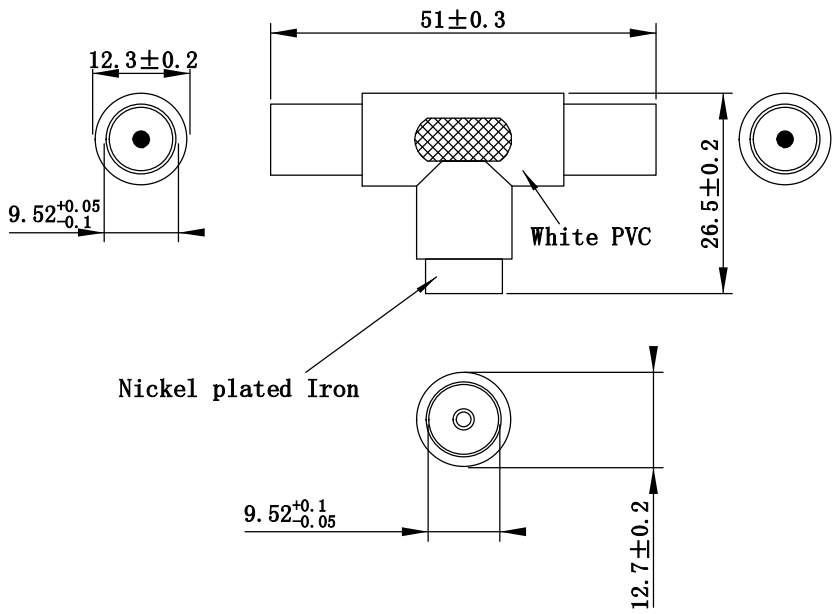

1

2

3

4

5

6

NO.	REV	DESCRIPTION	DATE

A

A

B

B

C

C

D

D

COMP ELECTRONICS CO., LTD.		C'OMP	9.52MM TV FEMALE TO 2 X 9.52MM TV MALE, PLASTIC CORE		
PART NO.		CP36-011A	customer P/N		COMP P/N
Draw	WZC	CONSUMER			
Check		DATE	2018.07.14	REV.	A
APP.		PAGE 1 of 1	UNIT	mm	SCALE 1:1