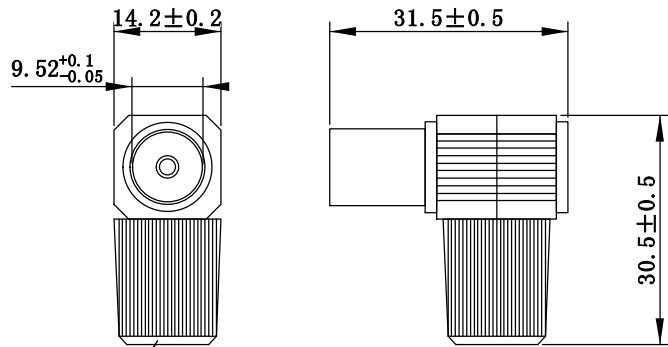

1

2

3

4

5

6

NO.	REV	DESCRIPTION	DATE

A

A

White PE