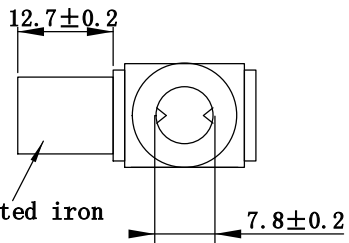

Nickel plated iron

FNAME

B

B

C

C

D

D

COMP ELECTRONICS CO., LTD.		C'OMP		9.52mm Bended Female TV CONNECTOR PLASTIC HOLDER,ZINC	
PART NO.		CPC09-009A		customer P/N	
				COMP P/N	
Draw	WZC	CONSUMER			
Check		DATE	2018.07.16	REV.	A
APP.		PAGE 1 of 1	UNIT	mm	SCALE 1:1

1

2

3

4

5

6