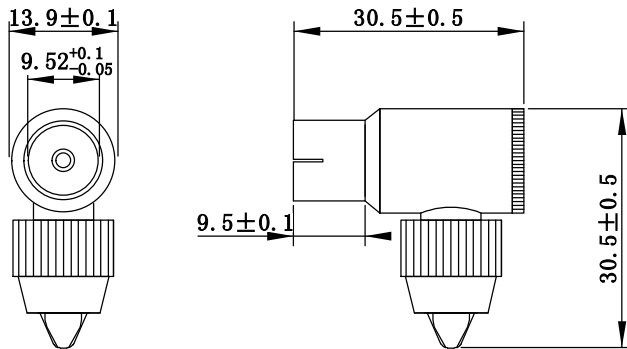

1

2

3

4

5

6

NO.	REV	DESCRIPTION	DATE

A

A

B

B

FNAME

Nickel plated Zinc alloy

C

C

D

D

COMP ELECTRONICS CO., LTD.				9.52mm Bended Female TV CONNECTOR METAL HOLDER,ZINC	
PART NO.		CPC09-009		customer P/N	
				COMP P/N	
Draw	WZC	CONSUMER			
Check		DATE	2018.07.16	REV.	A
APP.		PAGE 1 of 1	UNIT	mm	SCALE 1:1

1

2

3

4

5

6