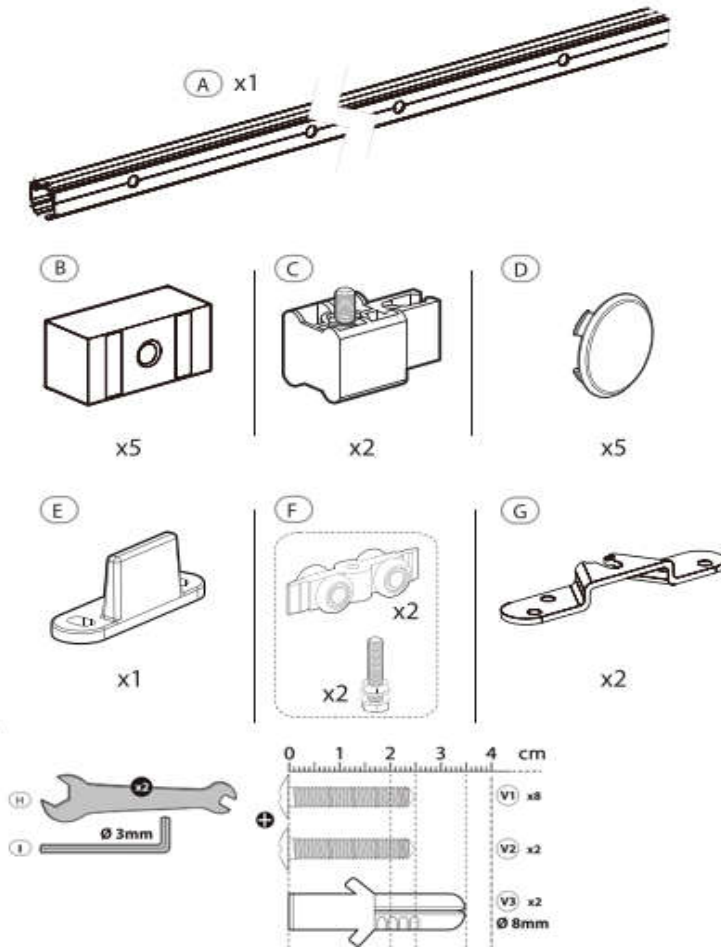

# Product exploded view

<b>ADEO Ref</b>	<b>856755</b>
<b>EAN Code</b>	<b>3276000336877</b>

Parts No.	Name	Quantity	Material & Surface process
A	Rail	1	Aluminum & oxidation
B	Spacer	5	Nylon & Black
C	Door stopper	2	POM; Rubber; Carbon steel; SS304 & Black
D	Hole cap	5	ABS & Grey
E	Floor guide	1	POM & Black
F	Sliding roller	2	SS304; Zinc; POM & Steel
G	Roller & Door Connector	2	Carbon steel & galvanized
H	Wrench	2	Carbon steel & galvanized
I	Hex wrench	1	Carbon steel & galvanized
V1	Screw	8	SS304
V2	Screw	2	SS304
V3	Wall plug	2	PE