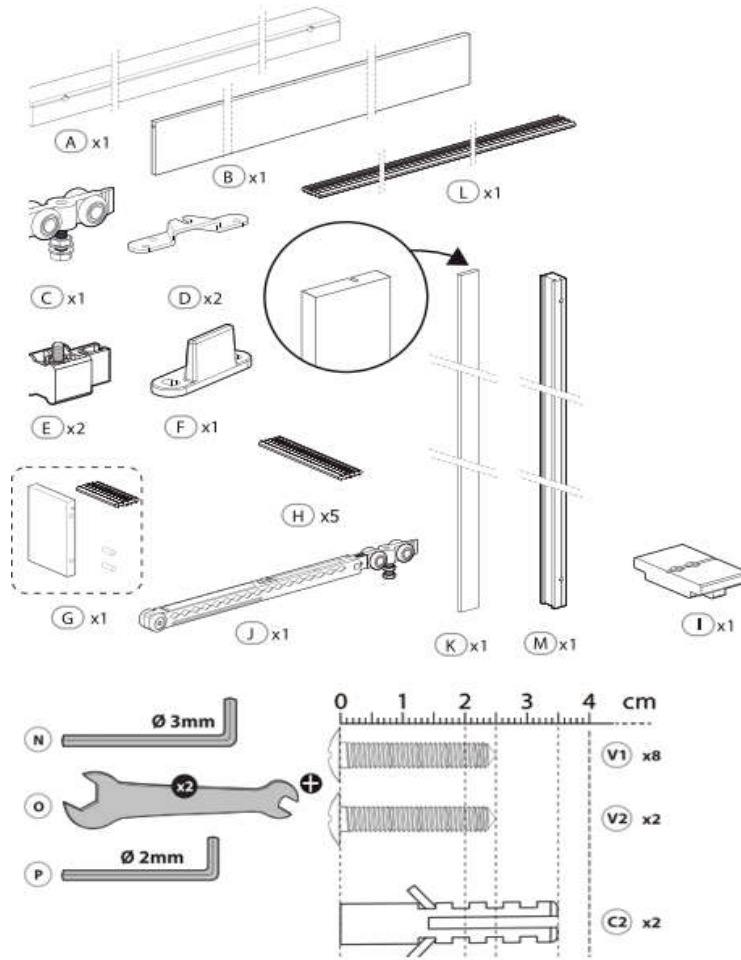

Product exploded view

ADEO Ref	856762
EAN Code	3276000336945

Parts No.	Name	Quantity	Material & Surface process
A	Rail	1	Aluminum ;Solid wood&Natural
B	Cover	1	MDF& Natural
C	Sliding roller	1	SS304;Zinc;POM&Steel
D	Roller&Door Connector	2	Carbon steel &galvanized
E	Door stopper	2	POM;Rubber;Carbon steel;SS304 & Black
F	Floor guide	1	POM&Black
G	End cap	1	MDF;solid wood&Natural
H	Seal	5	PVC&Black
I	Trigger	1	Aluminum &Natural
J	Sliding roller	1	SS304;Zinc;POM;Aluminum
K	Side cover	1	MDF& Natural
M	Side support	1	MDF& Natural
N	Hex Wrench	1	Carbon steel &galvanized
O	Wrench	2	Carbon steel &galvanized
P	Hex Wrench	1	Carbon steel &galvanized
V1	Screw	8	SS304
V2	Screw	2	SS304
C2	Wall Plug	2	PE