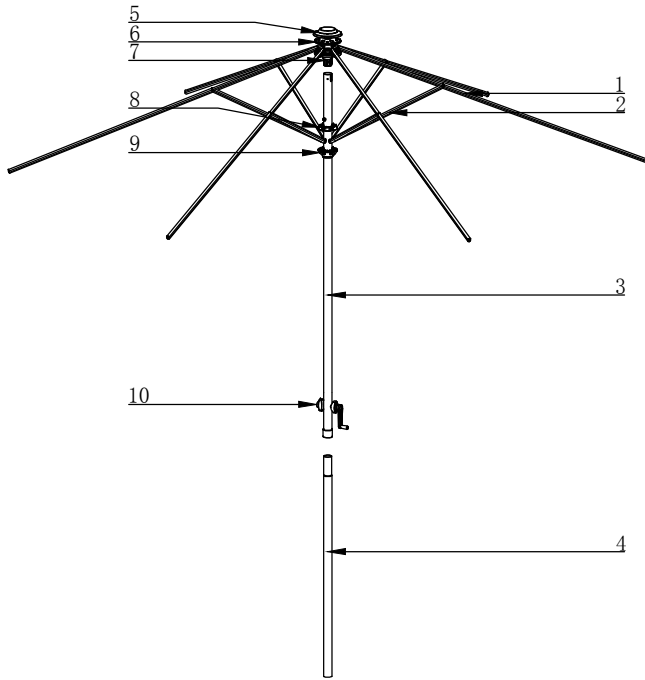

UCS003003

10		Handle	1		
09	SZ1476	under lamp panel base	1	PP	
08	SZ1475	under lamp panel cover	1	PP	
07	SZ1474	up lamp panel base	1	PP	
06	SZ1473	up lamp panel cover	1	PP	
05	SZ1454	umbrella plastic cover	1	PP	
04	YJTY-031	down pole	1	Stell	∅37*0.7*1040
03	YJTY-031	upper pole	1	Stell	∅37*0.7*1295
02	YJTT-002	short ribs A	6	Stell	18*12*0.45*490
01	YJTT-002	long ribs A	6	Stell	18*12*0.45*1320
Ref. NO	Serial number	Name	Quantity	Texture	Specification