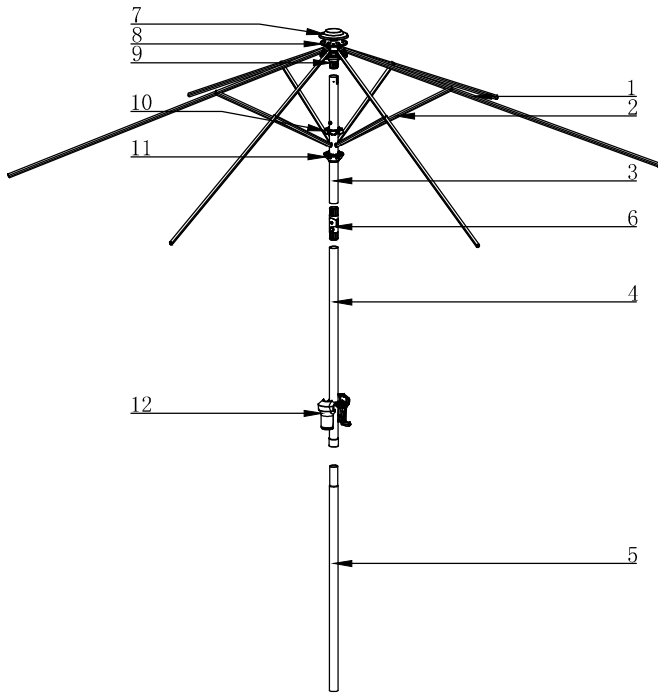

UCM171011

12		Handle	1		
11	SZ1476	under lamp panel base	1	PP	
10	SZ1475	under lamp panel cover	1	PP	
09	SZ1474	up lamp panel base	1	PP	
08	SZ1473	up lamp panel cover	1	PP	
07	SZ1454	umbrella plastic cover	1	PP	
06	B-115A	tilt	1	Alu alloy	
05	YJLY-019	down pole	1	Alu	Φ37*0.75*1020
04	YJLY-019	the middle ople	1	Alu	Φ37*0.75*900
03	YJLY-019	upper pole	1	Alu	Φ37*0.75*500
02	YJTT-002	short ribs A	6	Steel	18*12*0.45*550
01	YJTT-002	long ribs A	6	Steel	18*12*0.45*1490
Ref. NO	Serial number	Name	Quantity	Texture	Specification