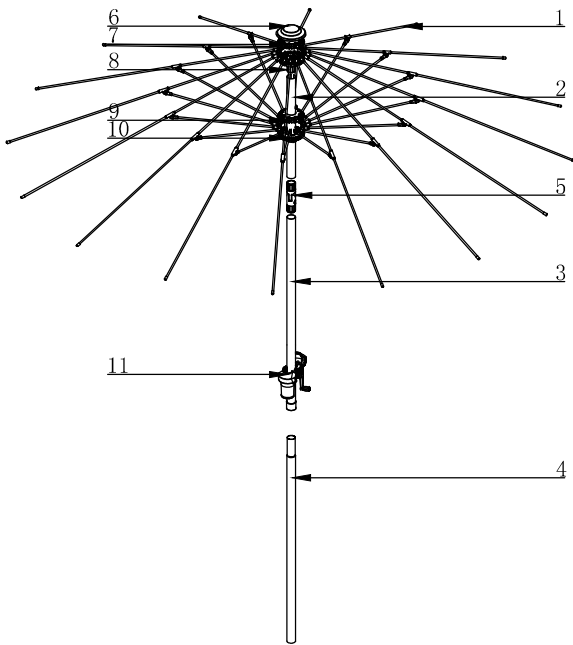

UCA171005

11		Handle	1		
10	SZ1015	under lamp panel base	1	PP	
09	SZ1014	under lamp panel cover	1	PP	
08	SZ1013A	up lamp panel base	1	PP	
07	SZ1012	up lamp panel cover	1	PP	
06	SZ1454	umbrella plastic cover	1	PP	
05	B-115A	tilt	1	Alu alloy	
04	YJLY-019	down pole	1	Alu	∅37*0.75*950
03	YJLY-019	the middle ople	1	Alu	∅37*0.75*800
02	YJLY-019	upper pole	1	Alu	∅37*0.75*500
01	R08116	fiber glass	16		
Ref. NO	Serial number	Name	Quantity	Texture	Specification