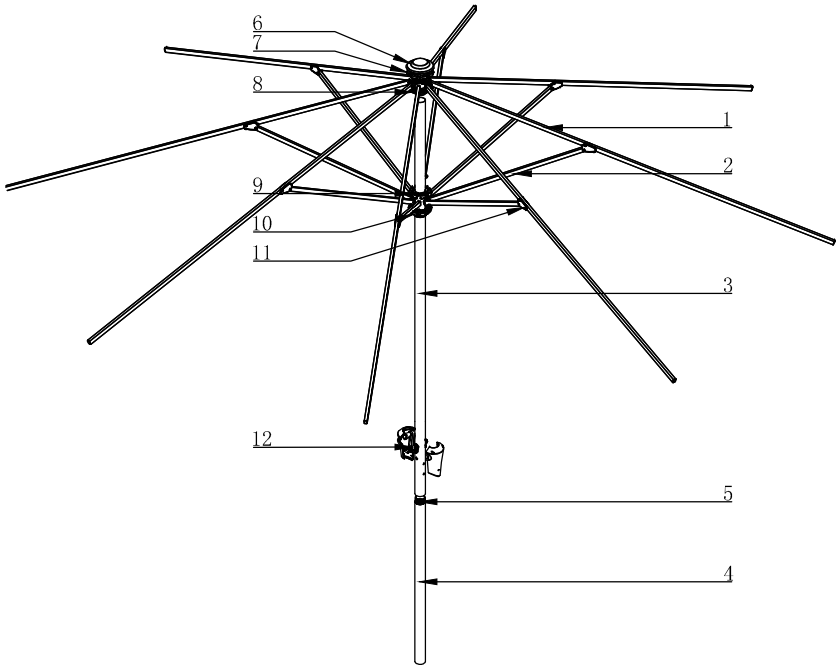

UCA170002

12		Handle	1		
11	SZ1687	connection part of ribs	1	reinforced nylon 15% fiber glass	
10	SZ1728A	under lamp panel base	1	PP	
09	SZ1727	under lamp panel cover	1	PP	
08	SZ1726	up lamp panel base	1	PP	
07	SZ1725A	up lamp panel cover	1	PP	
06	SZ1454	umbrella plastic cover	1	PP	
05	A-090	connection part	1	Steel	
04	YJLY-038	down pole	1	Alu	∅48*1.0*750
03	YJLY-038	upper pole	1	Alu	∅48*1.0*2010
02	YJLF-024	short ribs A	8	Alu	19.8*13.8*1.0*800
01	YJLF-024	long ribs A	8	Alu	19.8*13.8*1.0*2000
Ref.NO	Serial number	Name	Quantity	Texture	Specification