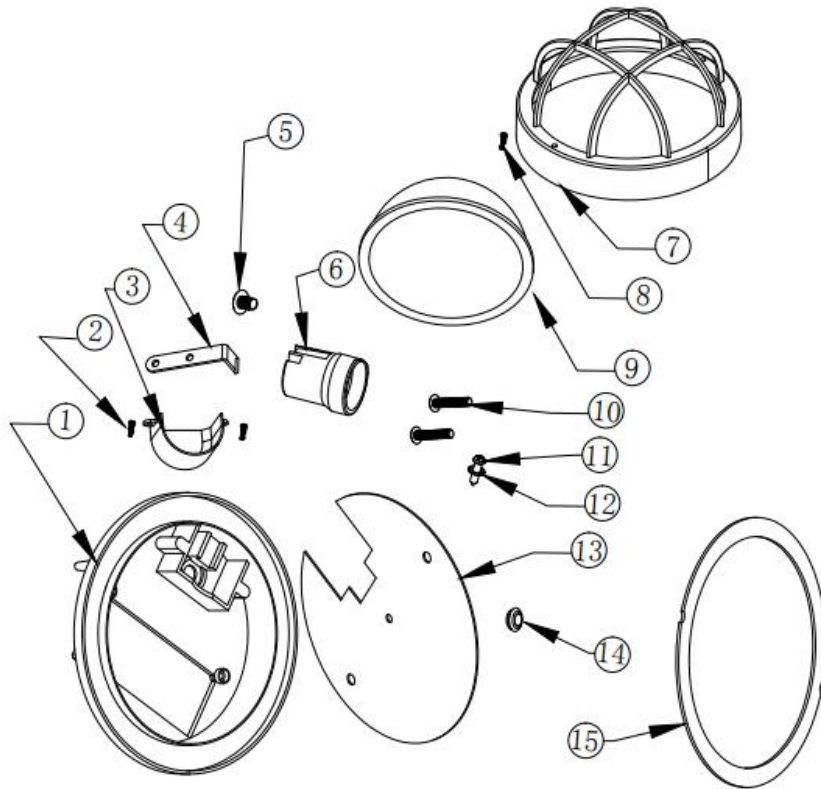

OS2602 BLACK,OS2602 WHITE Product exploded view

no	name	qty	Material	color
1	lamp body	1	PA66	
2	dia3*12screw	2	iron	Nickel plated
3	lampholder cover	1	PA66	
4	E27 HOLDER	1	iron	Nickel plated
5	dia3.5*10screw	1	Stainless steel	
6	E27lampholder	1		
7	lamp cover	1	PA66	
8	dia4*30screw	2	iron	Nickel plated
9	glass cover	1		
10	dia4*10screw	2	iron	Nickel plated
11	dia3.5*8screw	1	iron	Nickel plated
12	dia4 tooth pad	1	iron	Nickel plated
13	Reflector	1	AL	
14	wire plug		rubber	
15	seal ring		rubber	