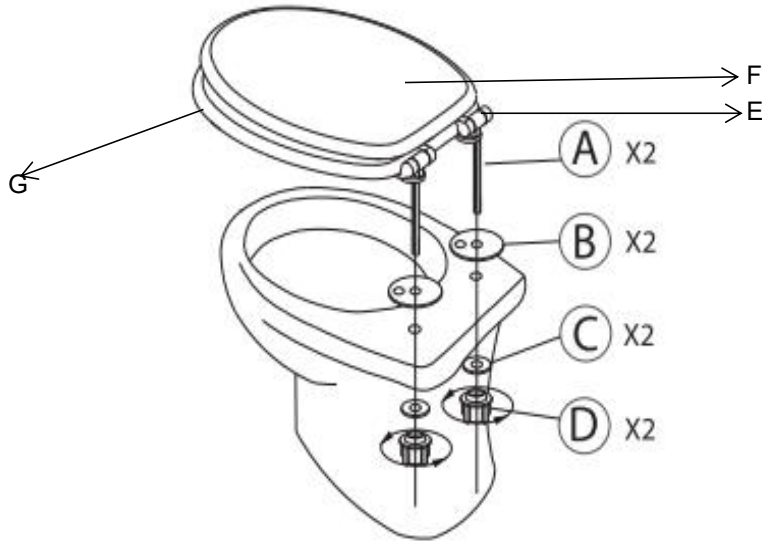

Product exploded view

ADEO Ref 838371/838373/838376/838387/838388/838393/838394/838397/838398/839202/839204/839205/839206/839212/839776/839783

EAN Code 3276000706977/3276000706953/3276000707042/3276000707011/3276000707004/3276000706991/3276000706946/3276000706922/3276000706915/3276000701293/3276000701347/3276000701309/3276000701286/3276000701316/3276000701354/3276000701330

Parts No.	Quantity	Reference	Material & Surface process
A	2	Screw	S.S
B	2	Big washer	Plastic,white
C	2	Small washer	Plastic,white
D	2	Nut	Plastic,white
E	2	Hinge	Zinc,Chromed
F	1	Cover	Mould wood,panited
G	1	Ring	Mould wood,panited