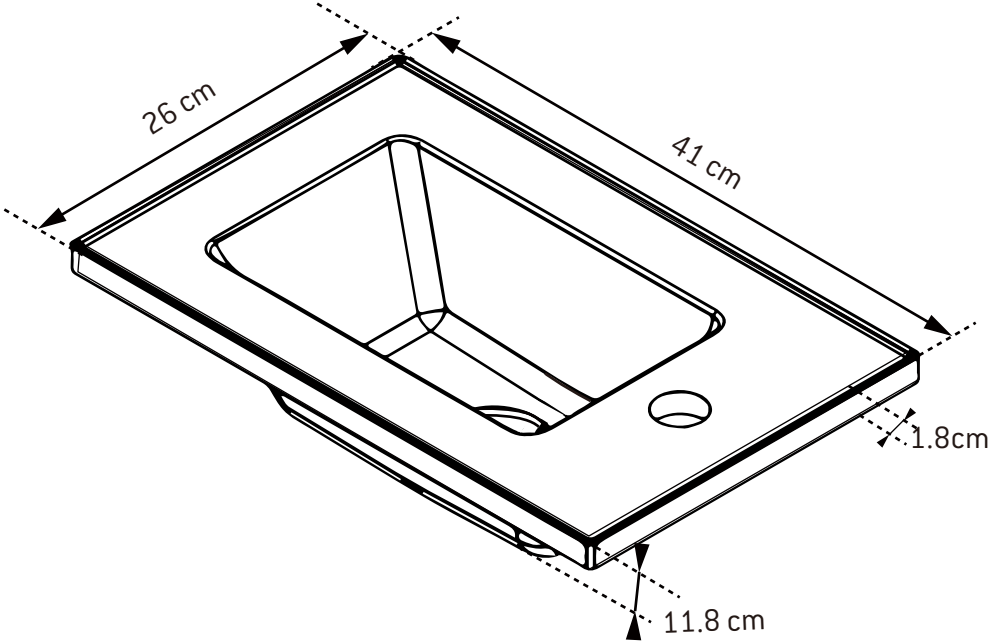

Product exploded view

TOTAL HEIGHT: 11.8CM