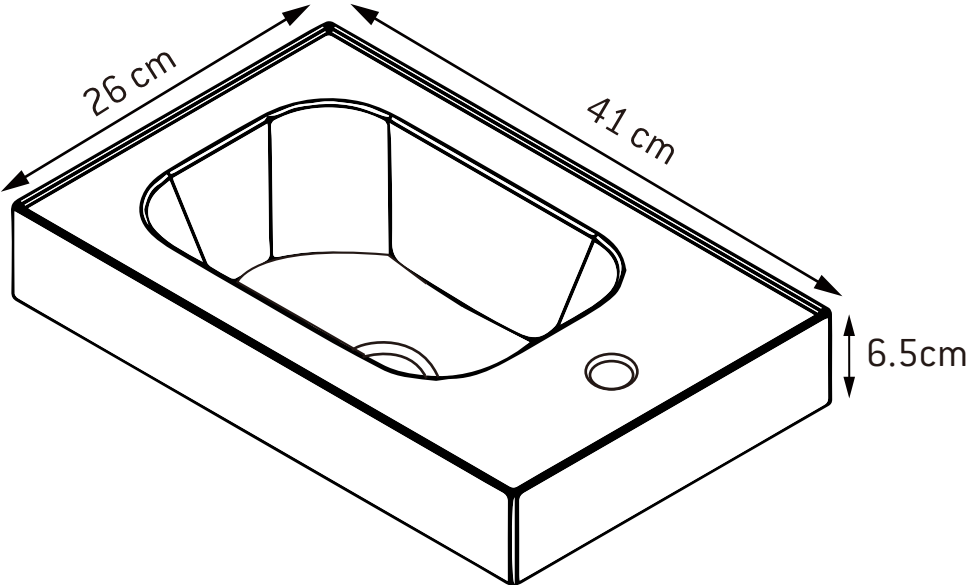

Product exploded view

TOTAL HEIGHT: 14.6CM