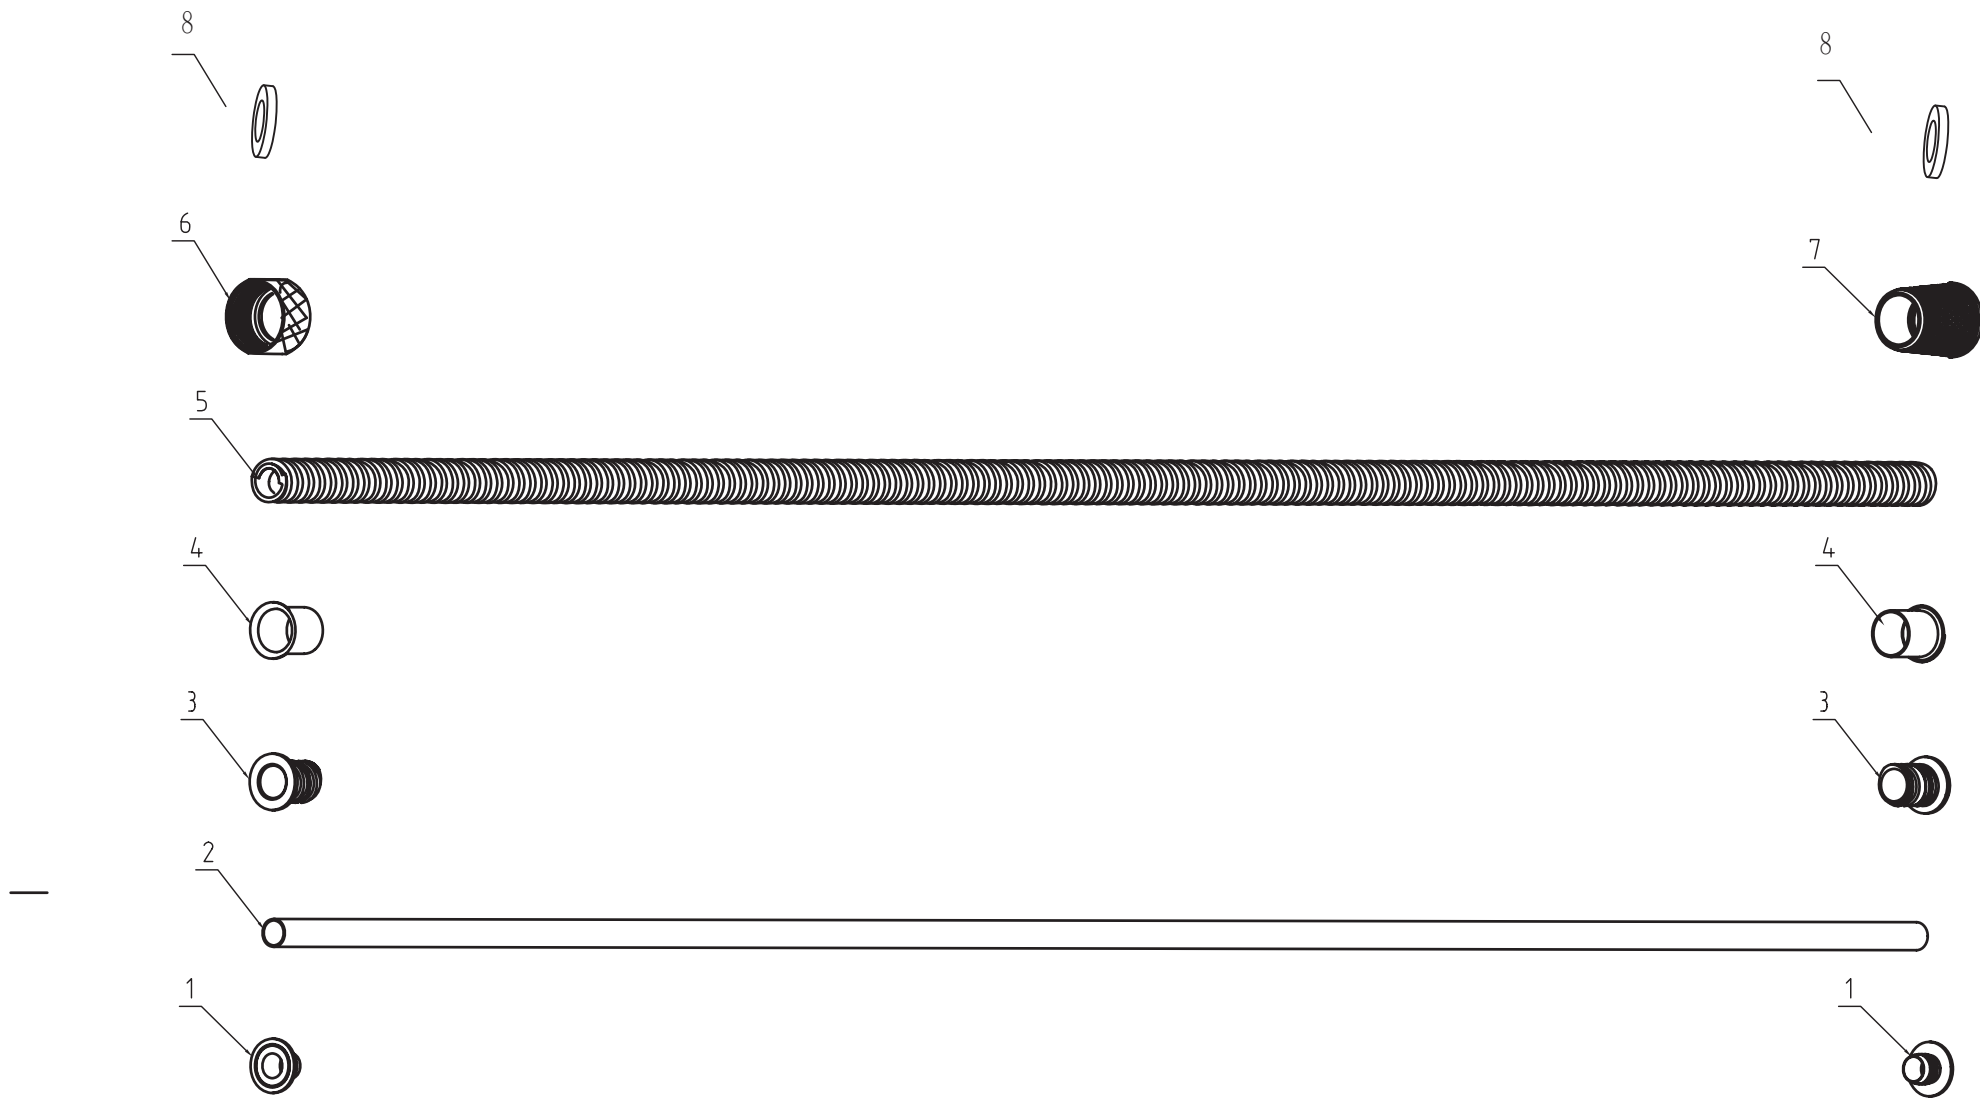

| Part | item | name | material |
|------|-----------|-----------|----------|
| 1 | 6061B-4-3 | faceplate | ABS |
| 2 | 6061B-4-4 | nozzle | TPE |
| 3 | 6061B-4-1 | handle | ABS |
| 4 | 6061B-4-2 | thread | ABS |

| Part | item | name | material |
|------|------|-------------|----------|
| 1 | S5-1 | core | POM |
| 2 | S5-2 | inner tube | PVC |
| 3 | S5-3 | sleeve | PA66 |
| 4 | S5-4 | sleeve | S/S |
| 5 | S5-5 | outer tube | S/S |
| 6 | S5-6 | hexagen nut | brass |
| 7 | S5-7 | cone nut | brass |
| 8 | | o-ring | silicone |

| Part | item | name | material |
|------|------------------------------|--------------|----------|
| 1 | F91 | wall bracket | ABS |
| 2 | $\phi 4 \times 50 \text{mm}$ | screw | S/S |
| 3 | $\phi 6 \times 40 \text{mm}$ | plug | pp |