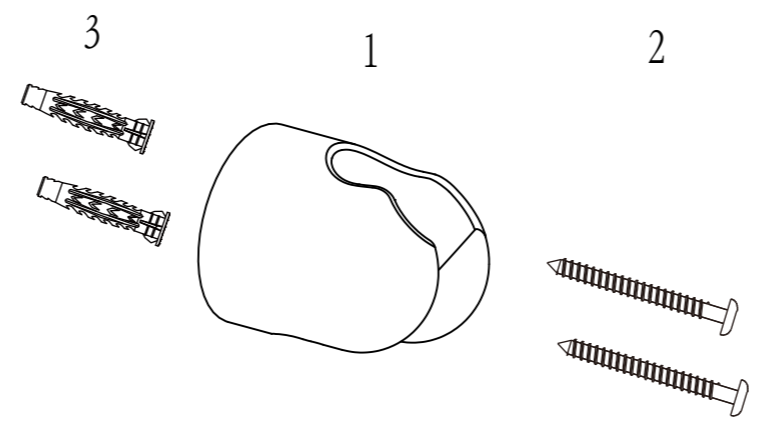

| Part | item | name | material |
|------|-----------|-----------|----------|
| 1 | 6061B-4-3 | faceplate | ABS |
| 2 | 6061B-4-4 | nozzle | TPE |
| 3 | 6061B-4-1 | handle | ABS |
| 4 | 6061B-4-2 | thread | ABS |

| Part | item | name | material |
|------|------|-------------|----------|
| 1 | S5-1 | core | POM |
| 2 | S5-2 | inner tube | PVC |
| 3 | S5-3 | sleeve | PA66 |
| 4 | S5-4 | sleeve | S/S |
| 5 | S5-5 | outer tube | S/S |
| 6 | S5-6 | hexagen nut | brass |
| 7 | S5-7 | cone nut | brass |
| 8 | | o-ring | silicone |

| Part | item | name | material |
|------|------------------------------|--------------|----------|
| 1 | F91 | wall bracket | ABS |
| 2 | $\phi 4 \times 50 \text{mm}$ | screw | S/S |
| 3 | $\phi 6 \times 40 \text{mm}$ | plug | pp |