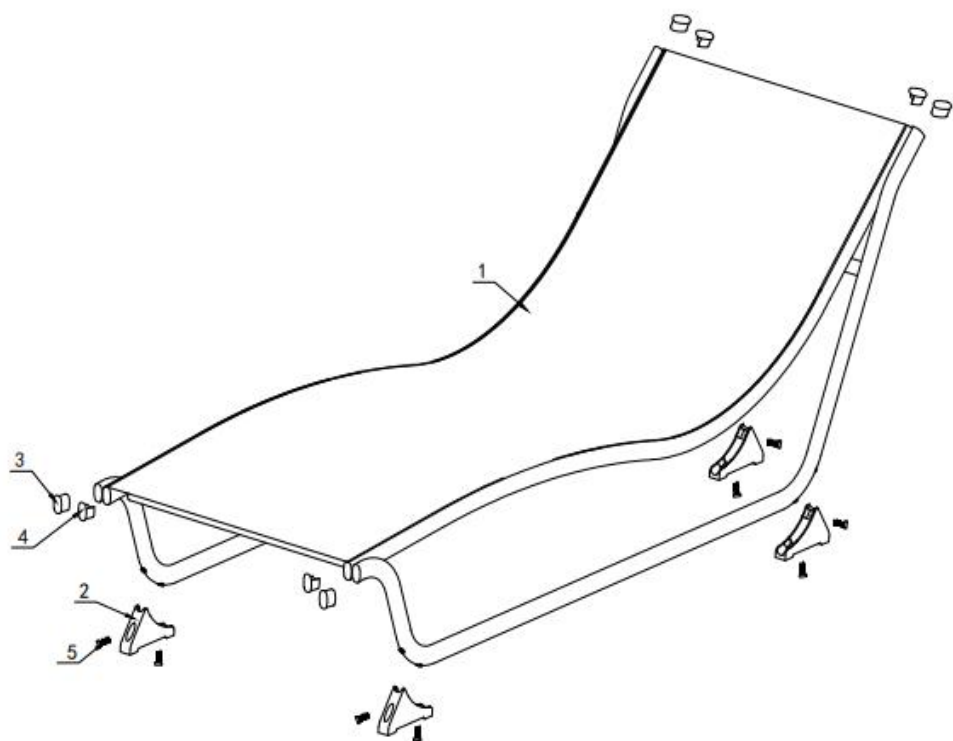

TGLALU0097

no.	part.	material	dimension	quantity
1	main bed	alu+textilene	1970x710x720+3	1
2	pad	plastic		4
3	leg tube cap	plastic		4
4	sling tube cap	plastic		4
5	screw	steel	M6x15	8