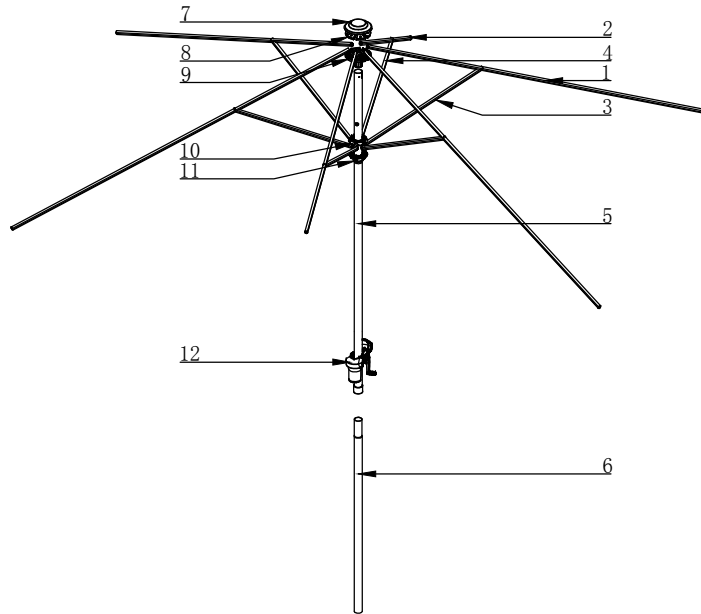

# UCS003004

12		Handle	1		
11	SZ1476	under lamp panel base	1	PP	
10	SZ1475	under lamp panel cover	1	PP	
09	SZ1474	up lamp panel base	1	PP	
08	SZ1473	up lamp panel cover	1	PP	
07	SZ1454	umbrella plastic cover	1	PP	
06	YJTY-031	down pole	1	Stell	∅37*0.7*1020
05	YJTY-031	upper pole	1	Stell	∅37*0.7*1550
04	YJTT-002	short ribs B	2	Stell	18*12*0.45*620
03	YJTT-002	short ribs A	4	Stell	18*12*0.45*650
02	YJTT-002	long ribs B	2	Stell	18*12*0.45*995
01	YJLT-008B	long ribs A	4	Stell	18*12*0.6*1760
Ref. NO	Serial number	Name	Quantity	Texture	Specification