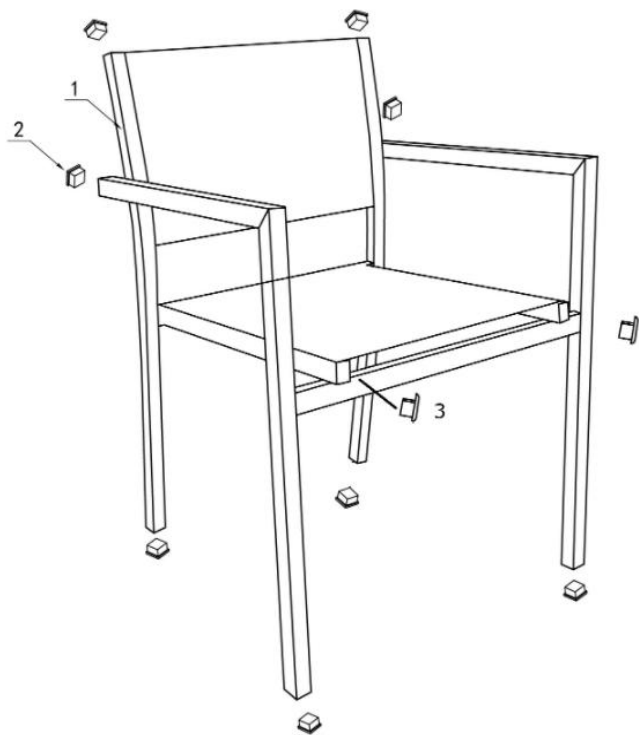

TGCSTL0178

no.	part.	material	dimension	quantity
1	main chair	steel+textilene	540*550*H800mm	1
2	front/back leg cap	plastic		8
3	sling tube cap	plastic		2