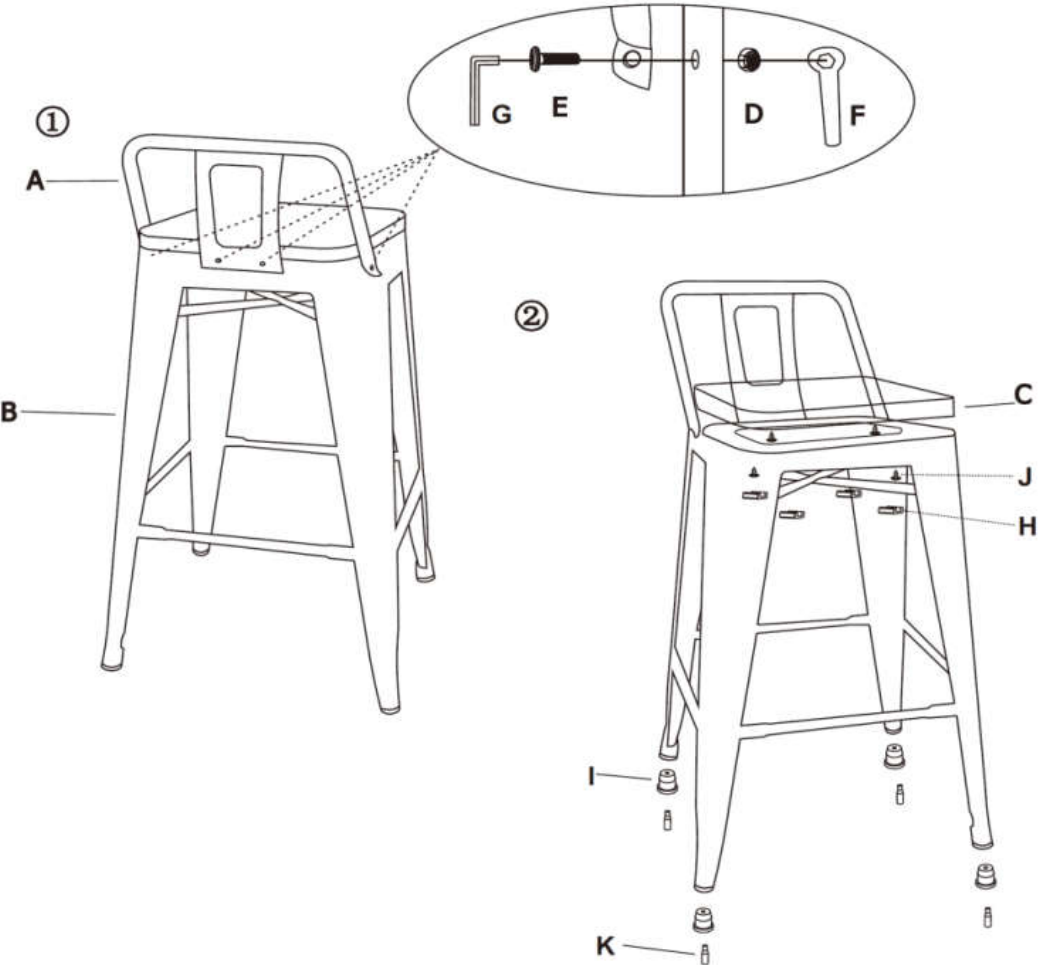

BAR CHAIR OXFORD STEEL ANTHRACITE

832974 (82582593)

- SPP106-0147: STOOL #B
- SPP106-0148: BACKREST #A
- SPP106-0176: SCREW for backrest #E
- SPP106-0163: ALLEN KEY #G
- SPP106-0164: BAMBOO TOP #C
- SPP106-0165: SCREW for bamboo top #J
- SPP106-0166: FOOT CAP #I
- SPP106-0177: NUT for backrest #D
- SPP106-0168: WRENCH #F
- SPP106-0145: PLASTIC CAP for bamboo top #H
- SPP106-0146: SMALL FOOT CAP #K

A		1PC	B		1PC
C		1PC	D		4PCS
E		4PCS	F		1PC
G		1PC	H		4PCS
I		4PCS	J		4PCS
K		4PCS			