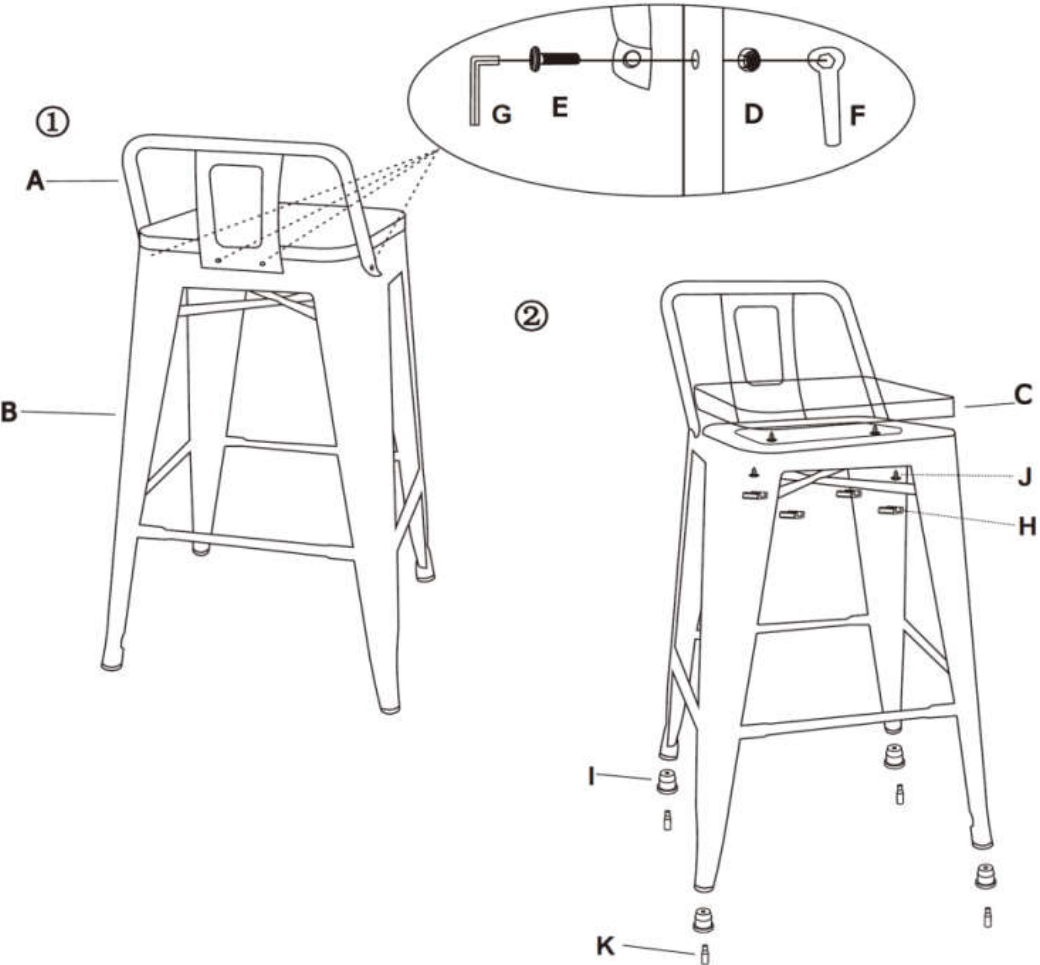

BAR CHAIR OXFORD STEEL WHITE

832975 (82582592)

- SPP106-0144: STOOL #B
- SPP106-0155: BACKREST #A
- SPP106-0162: SCREW for backrest #E
- SPP106-0163: ALLEN KEY #G
- SPP106-0164: BAMBOO TOP #C
- SPP106-0165: SCREW for bamboo top #J
- SPP106-0166: FOOT CAP #I
- SPP106-0167: NUT for backrest #D
- SPP106-0168: WRENCH #F
- SPP106-0145: PLASTIC CAP for bamboo top #H
- SPP106-0146: SMALL FOOT CAP #K

A		1PC	B		1PC
C		1PC	D		4PCS
E		4PCS	F		1PC
G		1PC	H		4PCS
I		4PCS	J		4PCS
K		4PCS			