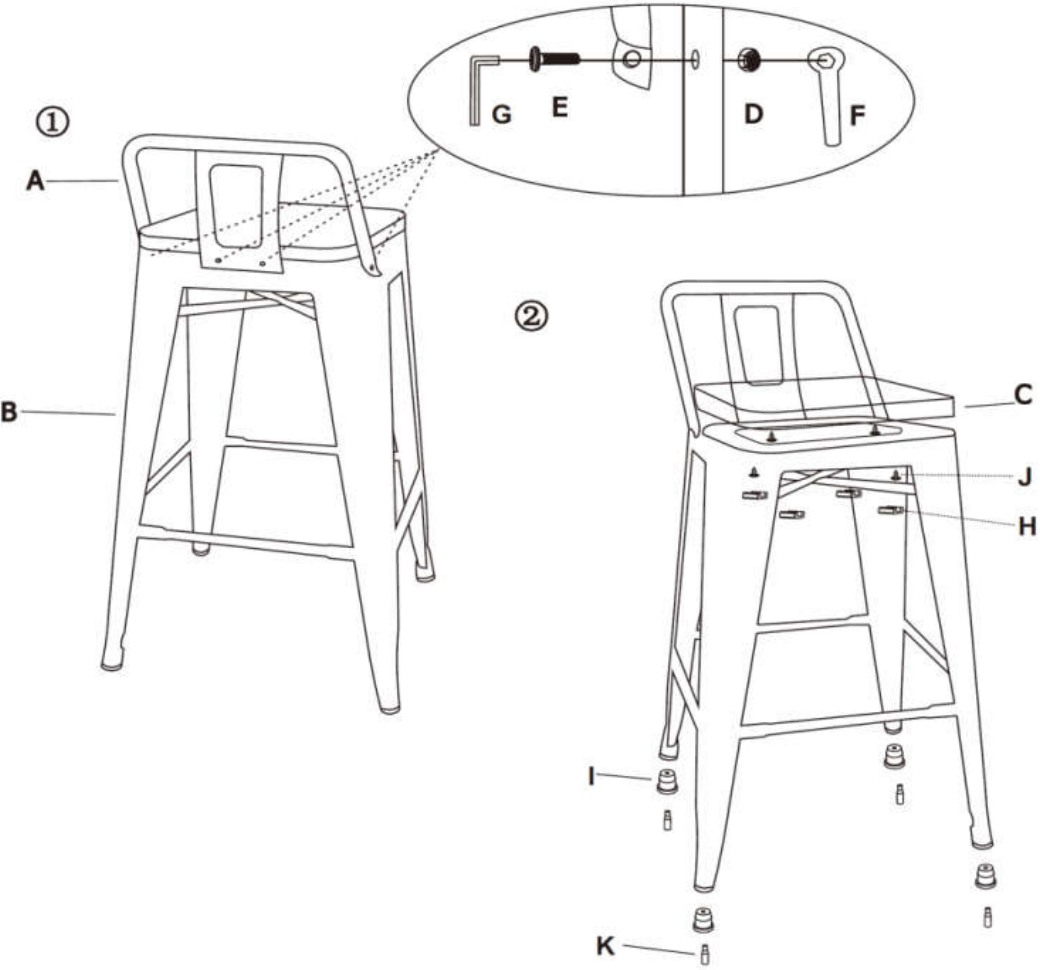

BAR CHAIR OXFORD STEEL ACACIA PASTEL GREEN_832334 (82607450)

- SPP 106-0151: STOOL #B
- SPP 106-0152: BACKREST #A
- SPP 106-0162: SCREW for backrest #E
- SPP 106-0163: ALLEN KEY #G
- SPP 106-0164: BAMBOO TOP #C
- SPP 106-0165: SCREW for bamboo top #J
- SPP 106-0166: FOOT CAP #I
- SPP 106-0167: NUT for backrest #D
- SPP 106-0168: WRENCH #F
- SPP 106-0145: PLASTIC CAP for bamboo top #H
- SPP 106-0146: SMALL FOOT CAP #K

A		1PC	B		1PC
C		1PC	D		4PCS
E		4PCS	F		1PC
G		1PC	H		4PCS
I		4PCS	J		4PCS
K		4PCS			