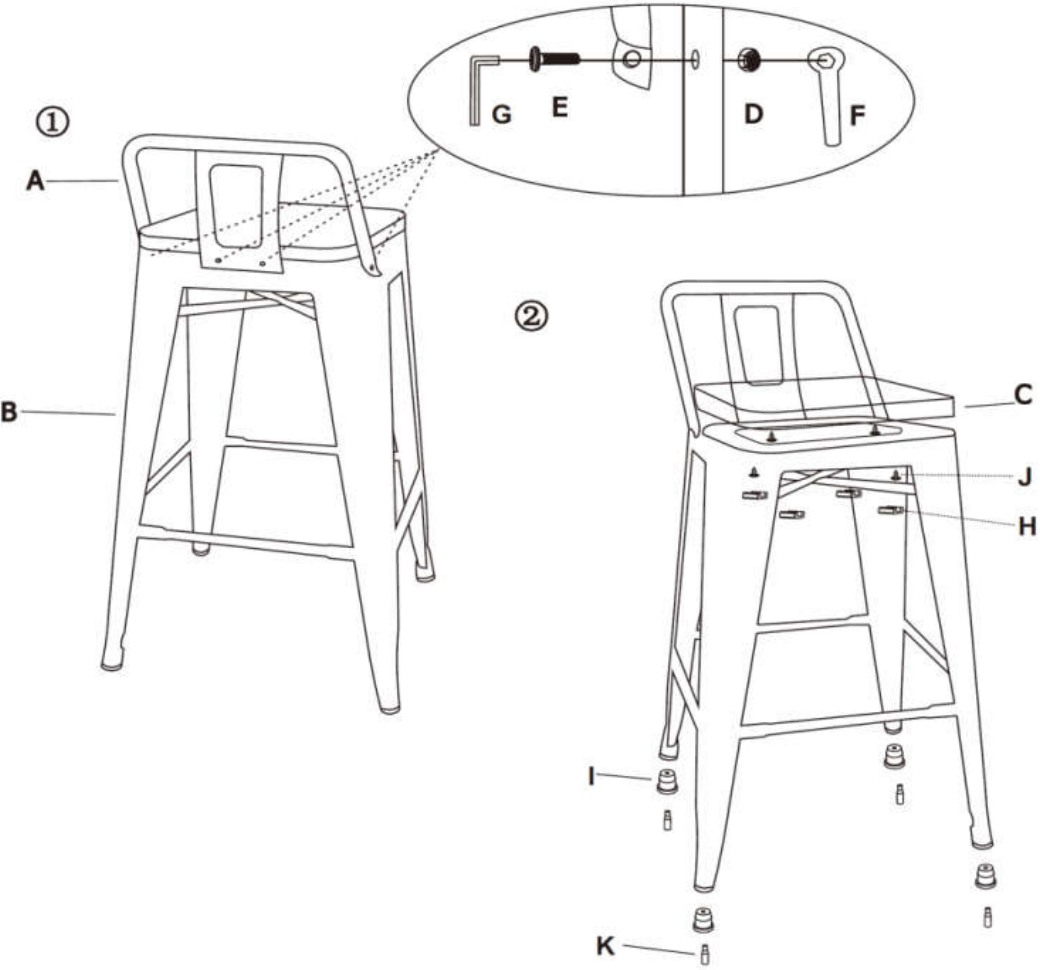

BAR CHAIR OXFORD STEEL ACACIA PASTEL BLUE_832347 (82607452)

- SPP106-0156: STOOL #B
- SPP106-0157: BACKREST #A
- SPP106-0162: SCREW for backrest #E
- SPP106-0163: ALLEN KEY #G
- SPP106-0164: BAMBOO TOP #C
- SPP106-0165: SCREW for bamboo top #J
- SPP106-0166: FOOT CAP #I
- SPP106-0167: NUT for backrest #D
- SPP106-0168: WRENCH #F
- SPP106-0145: PLASTIC CAP for bamboo top #H
- SPP106-0146: SMALL FOOT CAP #K

A		1PC	B		1PC
C		1PC	D		4PCS
E		4PCS	F		1PC
G		1PC	H		4PCS
I		4PCS	J		4PCS
K		4PCS			