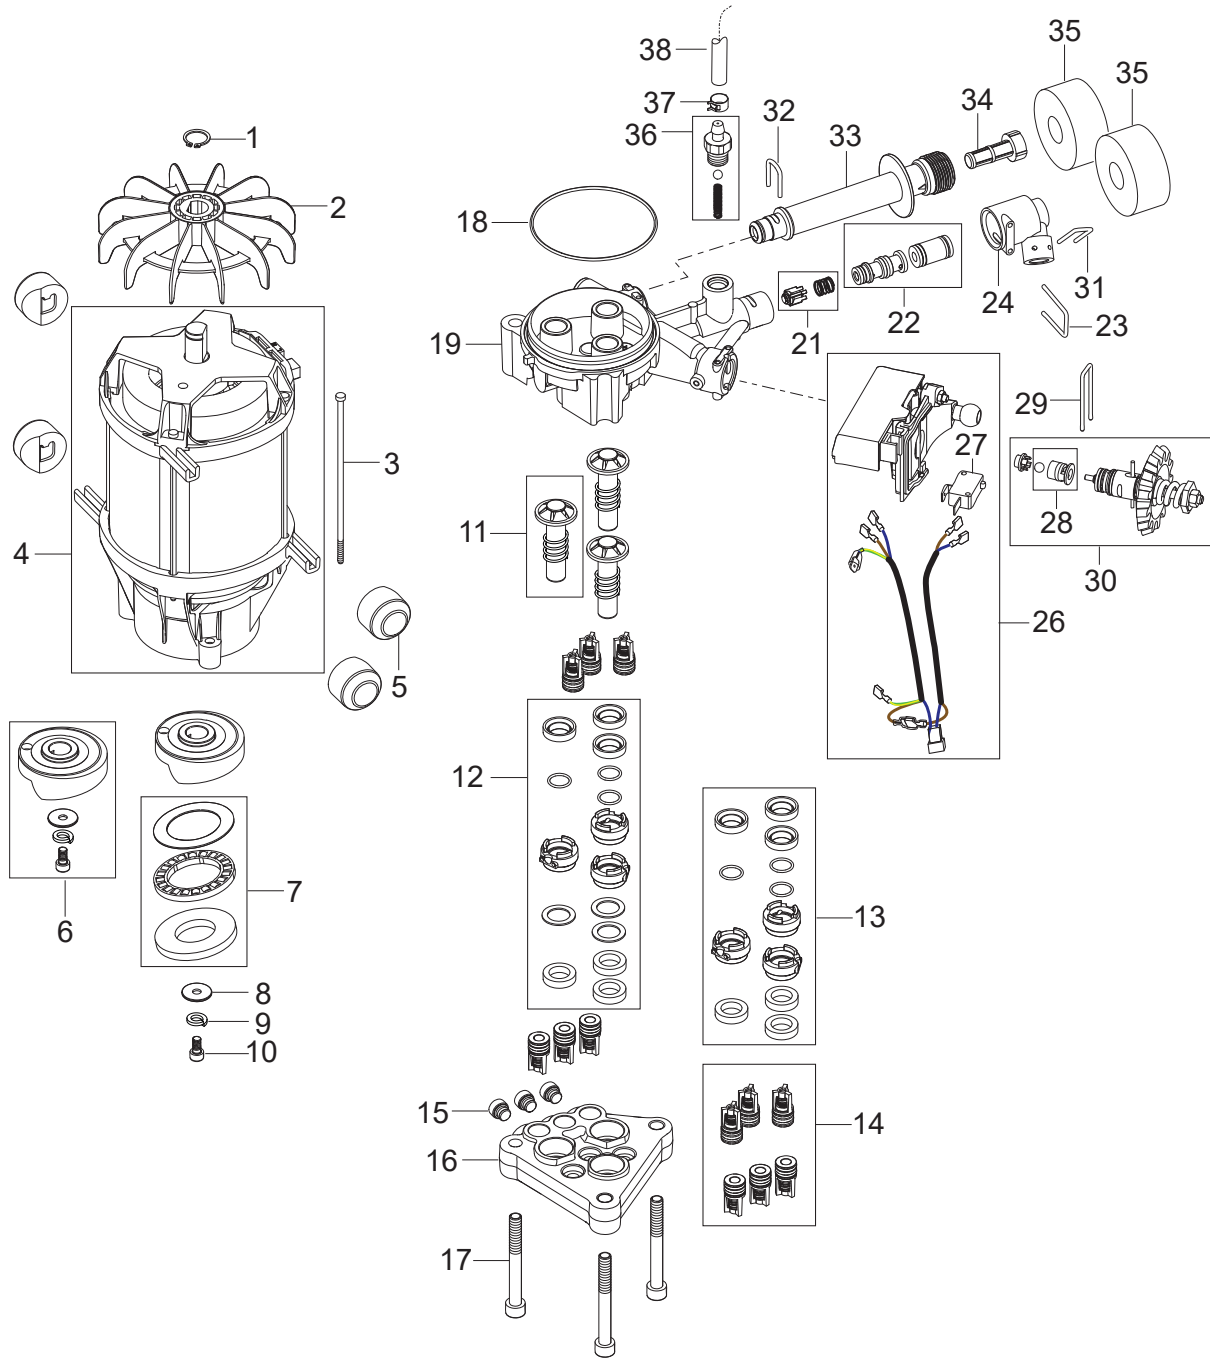

Pos.	Product no	QTY	Description	Notes
1	127500051	1	LOCK RING	
2	127500040	1	FAN	
3	7180924	4	STUD 145 MM	
4	128500169	1	MOTOR 3.3KW SP	
5	128332334	4	RACK FOR MOTOR	
6	128500172	1	WOBBLE DISC 10 DEGREE SP	
7	1119705	1	REP KIT. BEARING 30CA.	
8	127130066	1	WASHER D22XD6.4X1.5	
9	127500050	1	SPRING WASHER	
10	3913	1	HEXAGON SOCKET HEAD CAP SCREW	
11	6528577	3	PISTON KIT	
11	6526016	3	PISTON REPAIR KIT	
	301000836	1	PISTON STAINLESS REP.KIT 3PCS	
12	128500178	1	SEAL KIT	
13	128500179	1	REP SEALING SYS STAINLESS SP	
14	6526026	1	VALVE SYSTEM REPAIR KIT	
15	6528586	3	PLUG WITH O-RING	
16	6528616	1	REP-KIT CYLINDER HEAD PLUS 0.3	
16	127440028	1	CYLINDER HEAD	
17	1814597	3	SCREW M8X70 DIN 912-8.8	
18	3003654	1	O-RING	
19	128500981	1	CYLINDER BLOCK W/O MANOMETER	
21	128500183	1	NON RETURN VALVE SP	
22	128500184	1	INJECTOR	
23	127500021	1	LOCK BRACKET	
24	128500187	1	OUTLET FITTING	
26	128500188	1	MICRO SWITCH BOX ASSEMBLY	
27	128500196	1	MICRO SWITCH	
28	128500190	1	EASY START VALVE	
29	128500191	1	LOCK BRACKET SP	
30	128500192	1	PISTON VALVE ASSEMBLY	
31	6525619	1	LOCK BRACKET. SMALL	
32	128500200	1	LOCK BRACKET	
33	128500194	1	INLET FITTING	
34	128500195	1	INLET FILTER	
35	126486792	2	FOAM SEAL FOR OUTLET & INLET	
36	6528615	1	HOSE TAIL	
37	1814679	1	HOSE CLIP	
38	4973	1	HOSE Ø6X3	
38	101406100	1	CHEMICAL HOSE 6X3-5 METERS