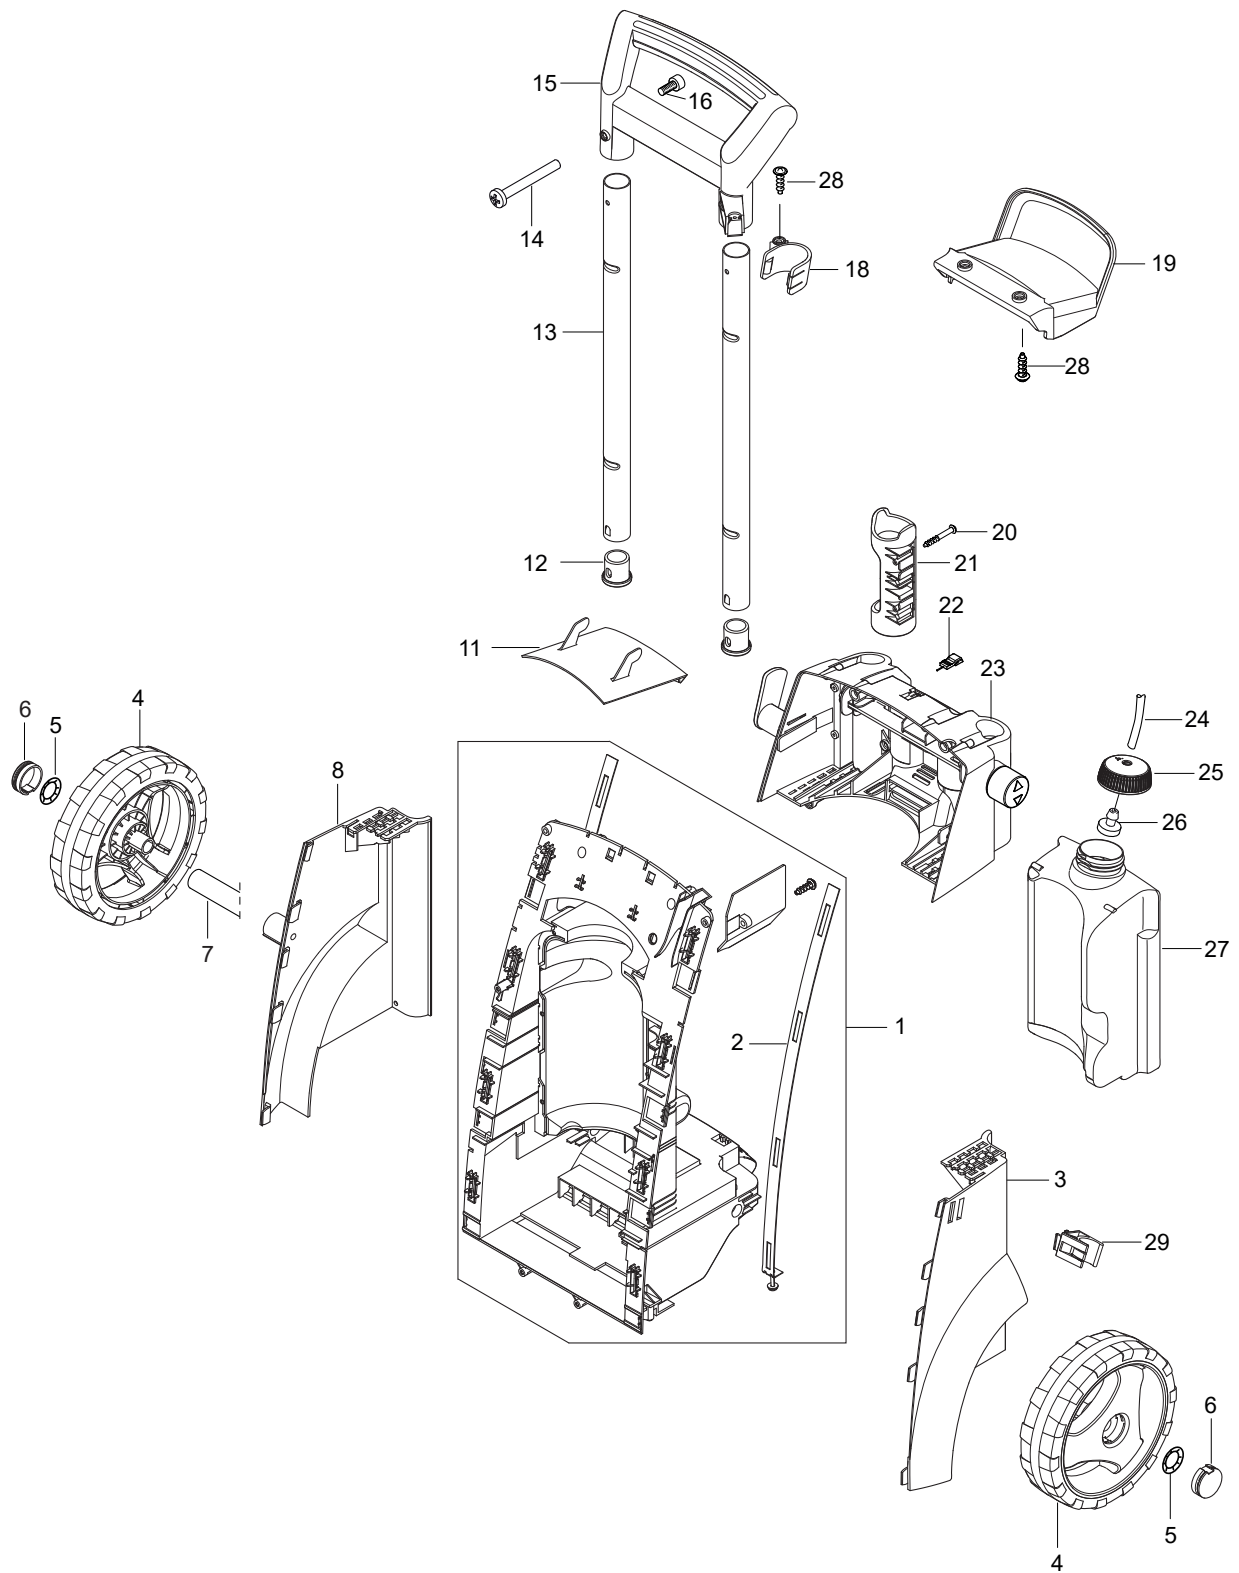

Pos.	Product no	QTY	Description	Notes
1	128501279	1	CHASSIS BLACK COMPLETE SP	
2	128500128	2	SLIDER COMPLETE SP	
3	128501269	1	SIDEBUMPER LEFT SP	
4	128500107	1	WHEEL	
5	11710	2	SPRING LOCK ATTACHMENT	
6	128500118	2	HUB CAP	
7	6522842	1	AXLE DIA 15 X 333MM	
8	128500116	1	RIGHT SIDE BUMPER	
11	128500135	1	UMBRELLA SP	
12	128500134	2	STOP FOR TELESCOPIHANDLE SP	
13	128500133	2	HANDLE TUBES	
14	128500130	1	NUT FOR HANDLE M4X35 SP	
15	128500205	1	HANDLE ASSEMBLY	
16	128500132	2	SCREW M4X8 DZN7985 TX20 SP	
18	128500143	1	LANCE HOLDER TOP SP	
19	128500144	1	HOSE HOOK SP	
20	128500203	1	SCREW K50X45 WN1451 SP	
21	128500136	1	GUN HOLDER SP	
22	6520844	1	CLEANING TOOL BLACK	
23	128500207	1	ACCESSORY STORAGE XT BLUE SP	
24	106408241	1	HOSE PVC 1/4INCH TRANSPARENT - 2 METERS	
25	107141664	1	CHEMICAL TANK CAP WITH VALVE	
26	128500141	1	DETERGENT FILTER SP	
27	128500142	1	DETERGENT TANK SP	
28	1814732	3	SCREW K50 X 18 WN 1411	
29	128501303	1