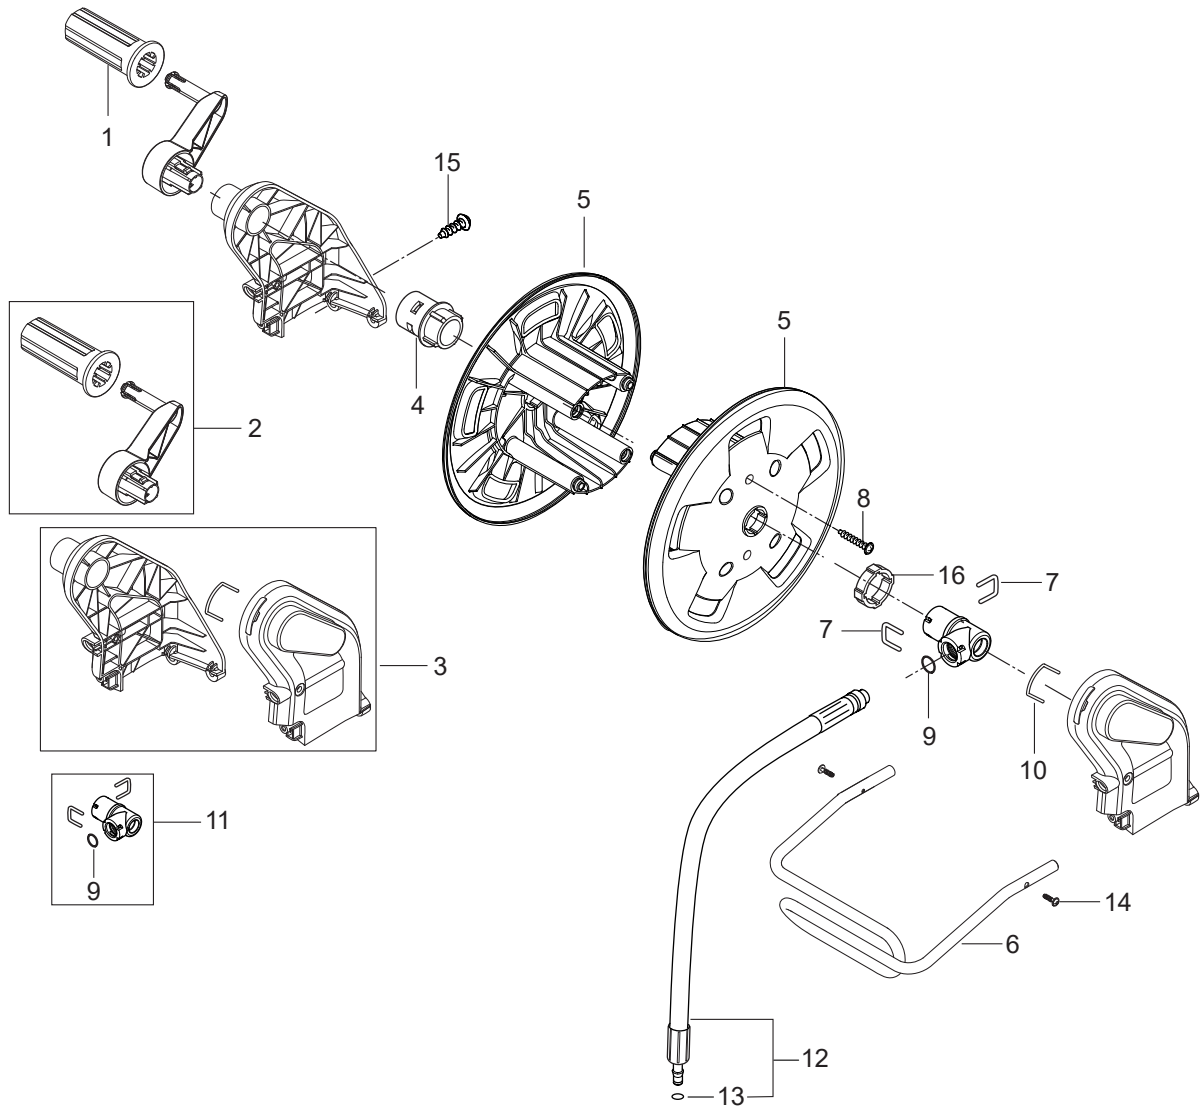

Pos.	Product no	QTY	Description	Notes
1	128501304	1		
2	128501305	1		
3	128501306	1		
4	128500869	1	AXLE FOR HOSE REEL	
5	6528570	2	HOSE REEL	
6	128501307	1		
7	6526487	2	LOCK	
8	128500595	2	SCREW K50X35 WN1452 BLACK TORX	
9	3002144	1	O-RING 14.3 X 2.4 NITRIL 70 SH	
10	127440229	1	LOCK BRACKET	
11	127440011	1	HOSE REEL ADAPTER	
12	128501308	1		
13	3004108	1	O-RING 5.28X1.78 NITRIL 90 SH	
14	128501309	2		
15	107141838	2	SCREW K50X18 WN1451 BLACK TORX	
16	128500167	1	WASHER FOR HOSE REEL SP