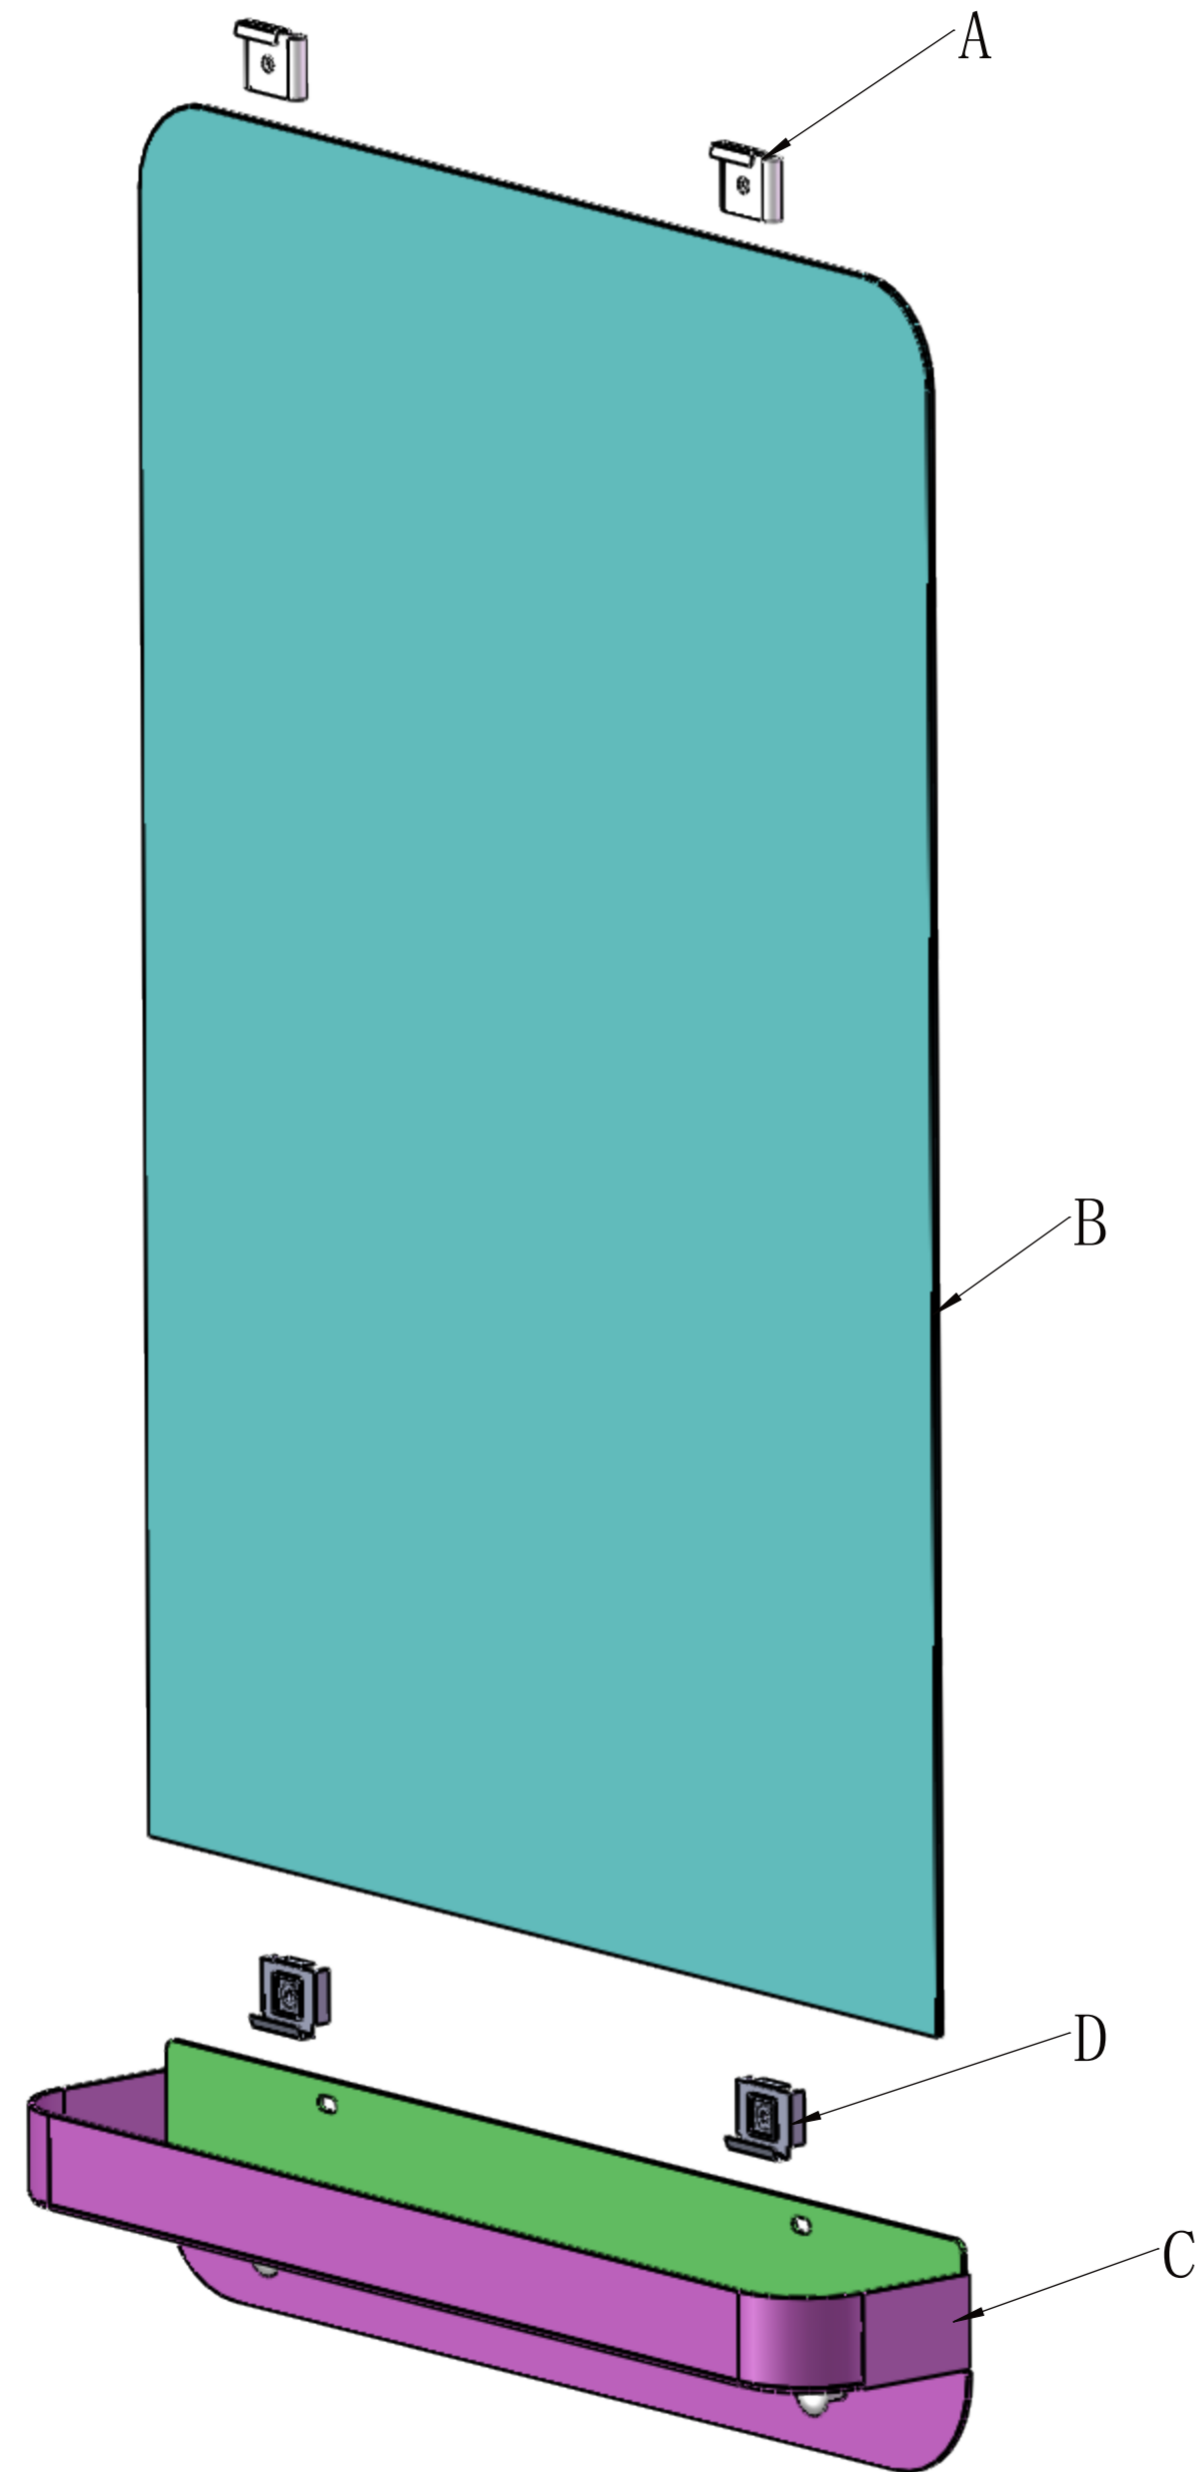

Exploded view for EAN code 3276007156867/3276007156874

No.	Name	Qty(pcs)
A	Top fittings	2
B	3mm Mirror	1
C	Carbon steel	1
D	Bottom fittings	2

江苏通达家居用品有限公司
Jiangsu Tonda Furniture Co., Ltd.