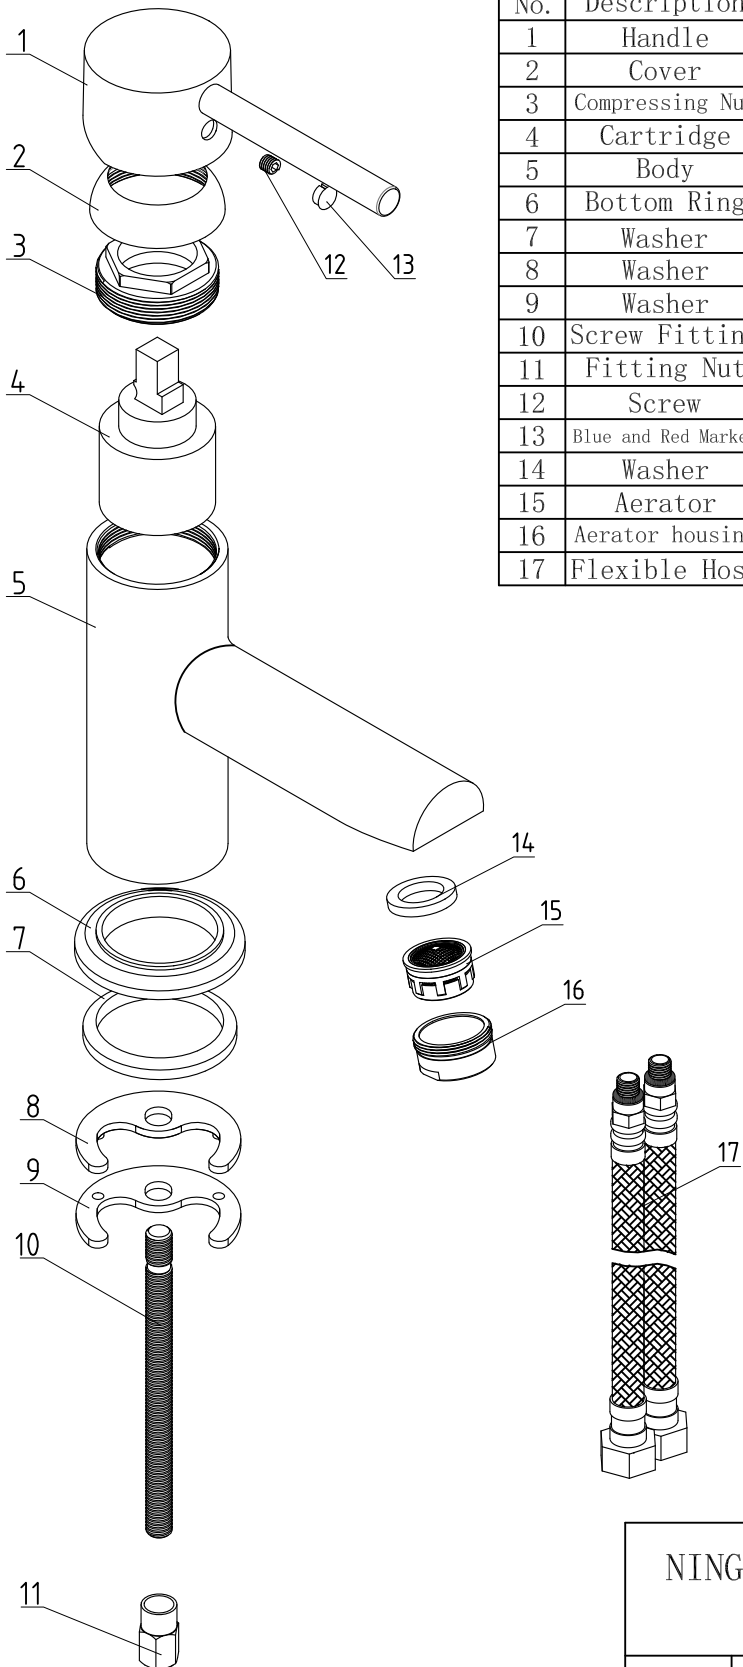

EAN CODE : 3276007176957

Part-Listing

No.	Description	Material	QTY
1	Handle	Zinc Alloy	1
2	Cover	ABS	1
3	Compressing Nut	Brass	1
4	Cartridge	EN-35 S/D BG BASIC	1
5	Body	Brass	1
6	Bottom Ring	ABS	1
7	Washer	Silicone	1
8	Washer	Silicone	1
9	Washer	Iron	1
10	Screw Fitting	Iron	1
11	Fitting Nut	Brass	1
12	Screw	Stainless Steel	1
13	Blue and Red Marker	ABS	1
14	Washer	Silicone	1
15	Aerator	NEOPERL 40. 2002. 00002	1
16	Aerator housing	Brass	1
17	Flexible Hose	S/S 304+Pex	2