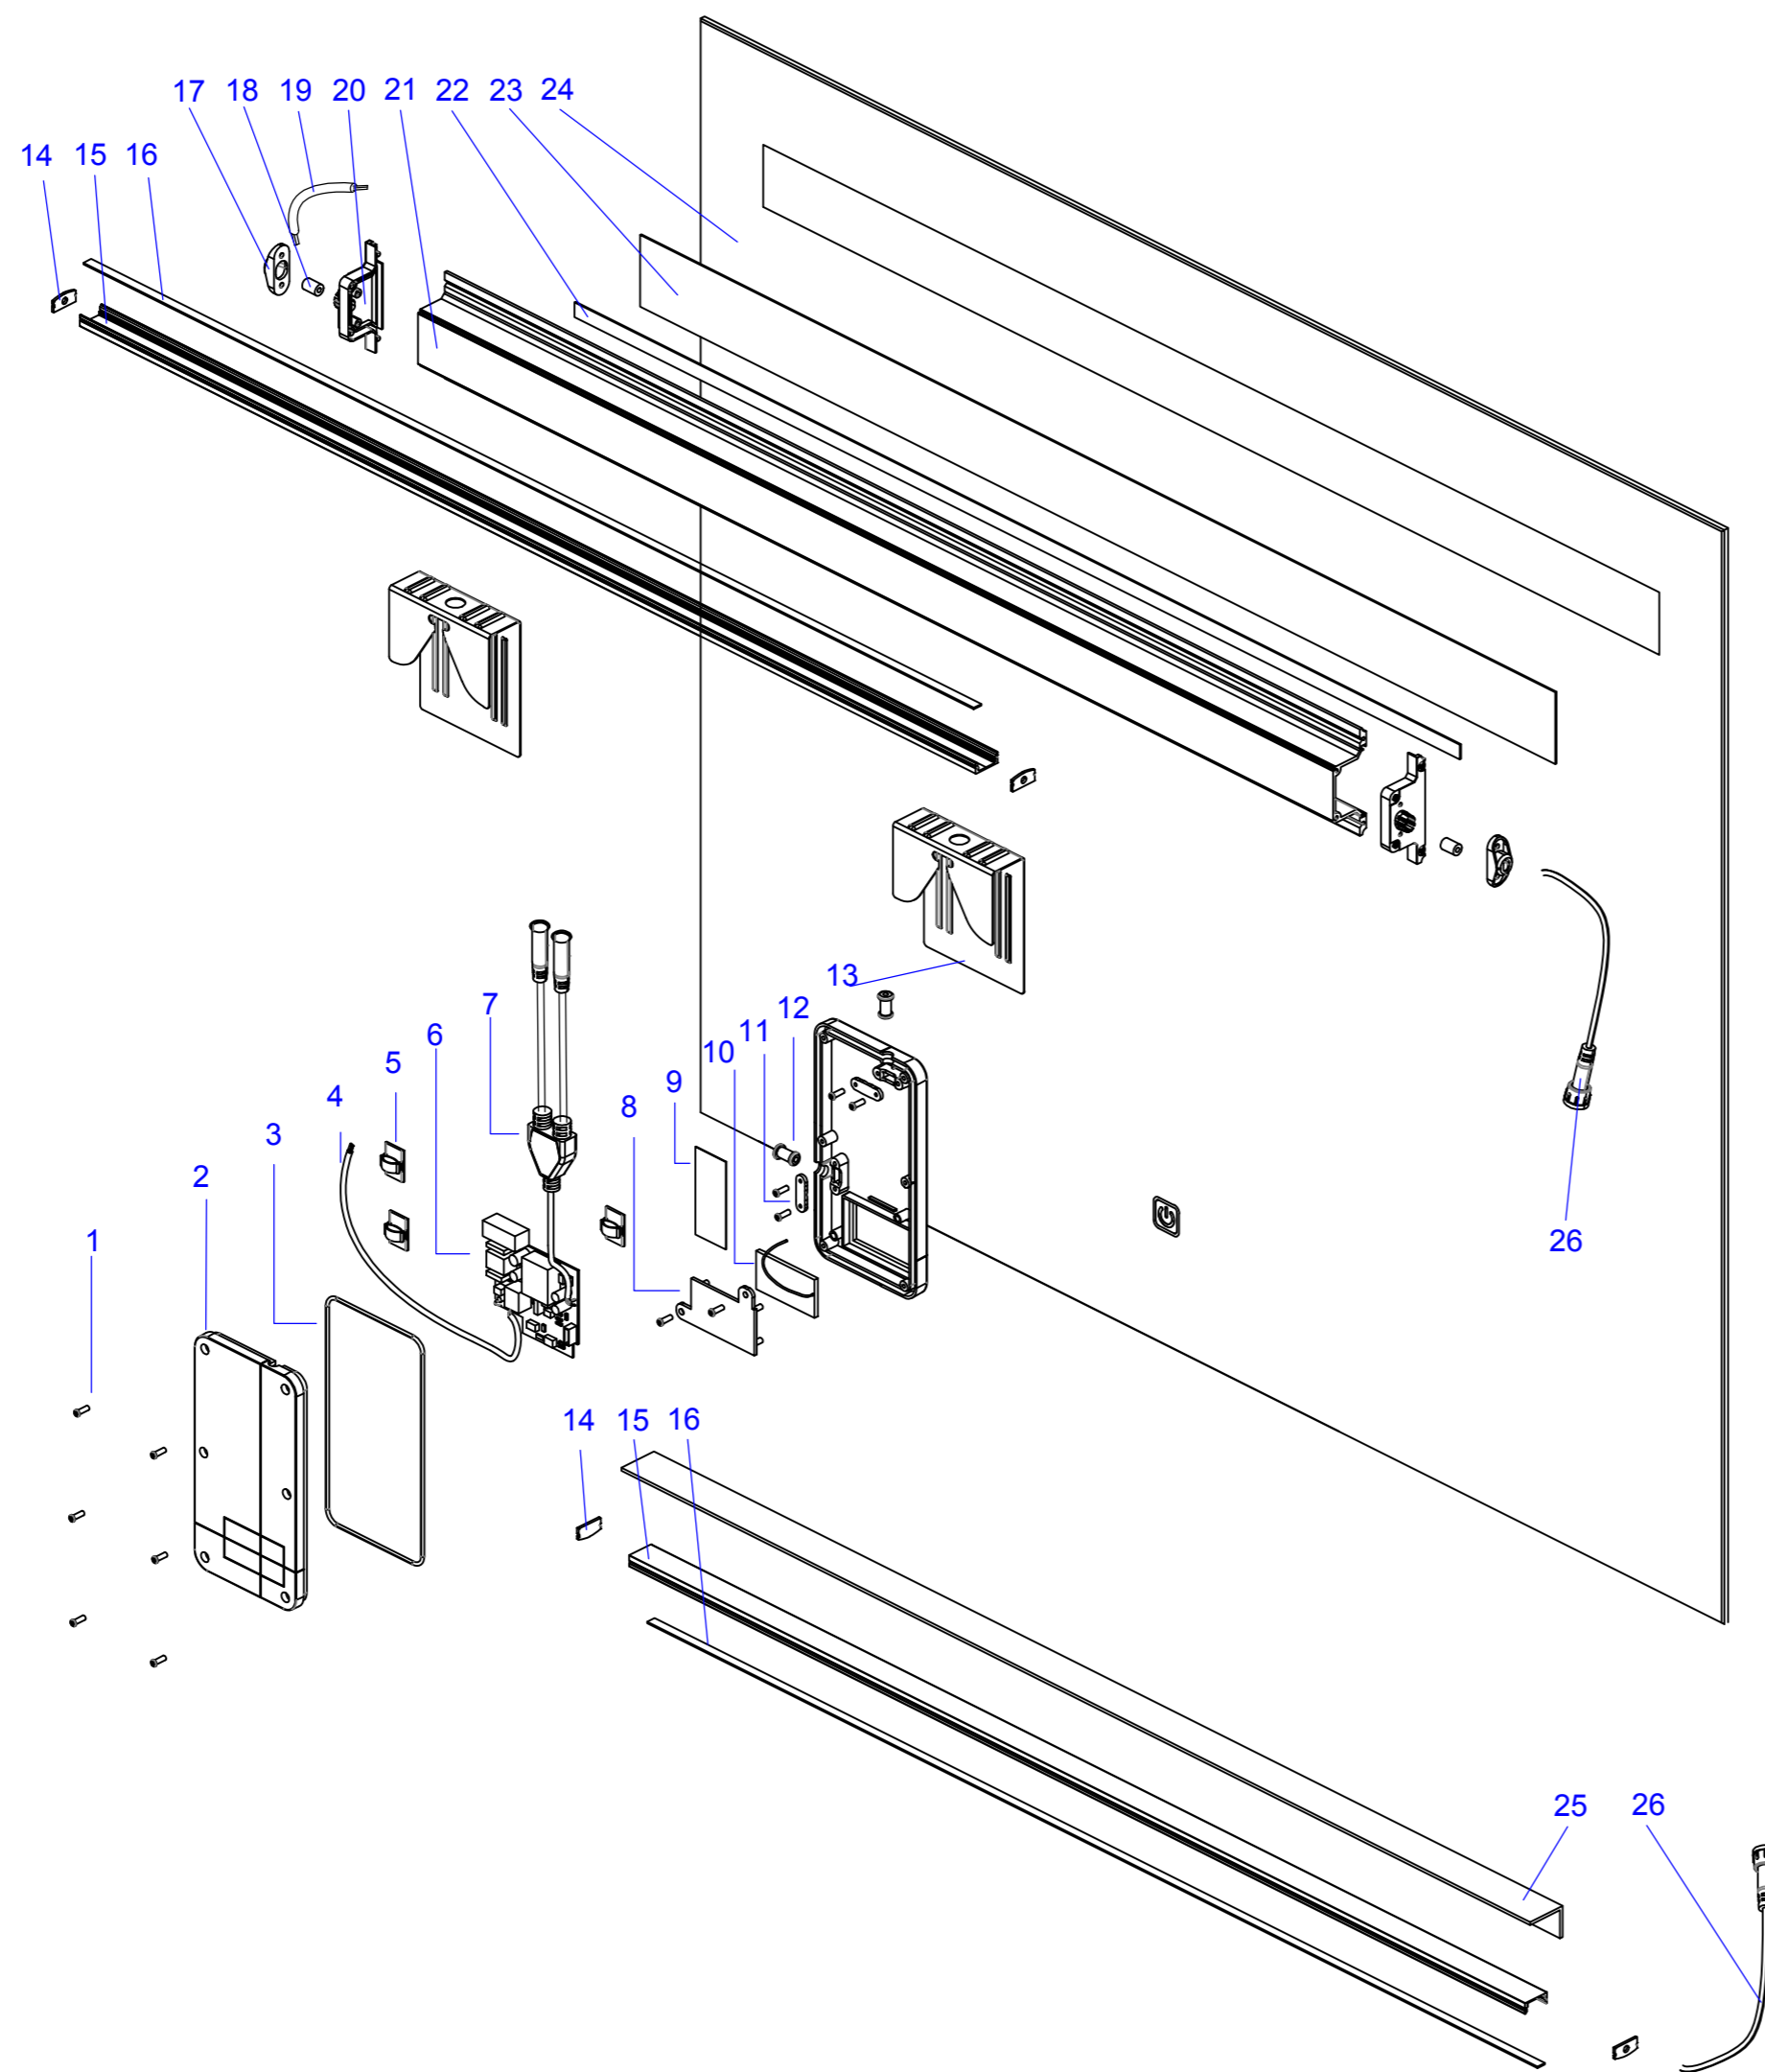

产品型号

M4022-8070

序号	名称	编 码	数量
1	Screw	LS-M3-10	12
2	Driver box housing	TY15080B20	1
3	waterproof ring	MF102145-1	1
4	cable	H05VVH2-F	1
5	Cable pressing button	GD19	4
6	driver	CL-30W-1W2A1L-05	1
7	waterproof cable female	A-02-18	1
8	tension disc	XK15080-30	1
9	double side tape	3M4950	1
10	touch screen	CL-W1-T1RN1L-05	1
11	Cable pressing button	XK026-6(3.5)BK	2
12	waterproof plug	MF15080-2	2
13	Hanger	GP96-25	2
14	Plug	YD-1205-1	4
15	aluminium housing	YD-1205	2
16	pcb board	M4022-800-1	2
17	Cable pressing button	DT102BL31	2
18	waterproof plug	MF102BL8	2
19	cable	MF102145-1	1
20	Plug	DT102BL15	2
21	amp housing	XC102BL800	1
22	pcb board	SF5060-720-4	1
23	cover	PM102BL800	1
24	mirror	YJ4022-80	1
25	aluminium board	XC4022-71	1
26	waterproof cable female	A-02-18	2