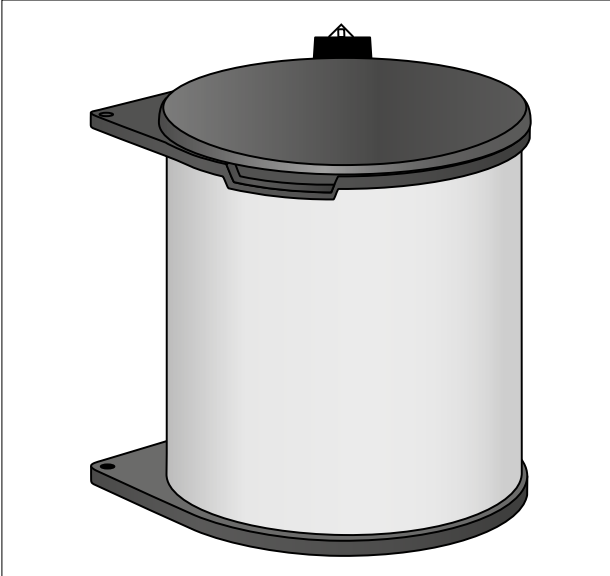

Lid for Built-in Bin new model

47 74 23 Black

Inner bucket for Built-in Bin new model

47 74 09 Black

Mounting set for Built-in Bin new model

47 74 47 White

Built-in Bin, 10 litre, with plastic inner bucket (2007-...)