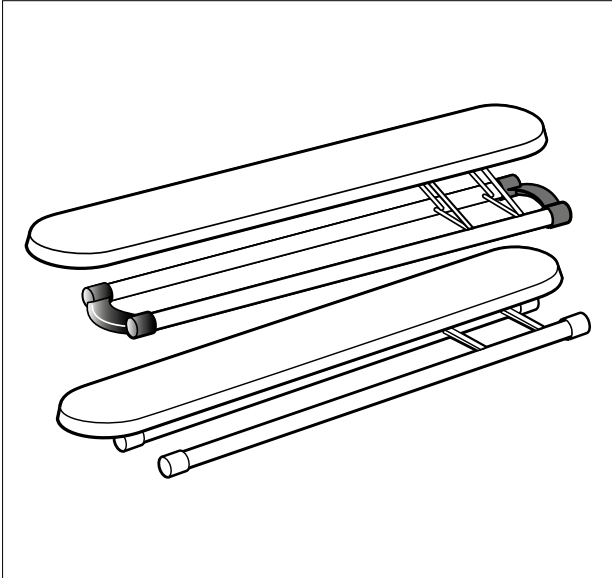

Fixing set for iron store
71 01 00 Chrome/black

Sleeve board

**Sleeve board cover 60 x 10 cm
(set of 2)**

20 42 89 Assorti

Mousse layer for sleeve board

70 18 49 White

Foot cap for sleeve board 19 mm.

Set of 2. Fits on both models.