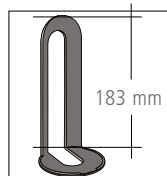

Lift for canisters for 24 coffee pods

38 20 00 Red
38 19 80 Blue
38 20 24 Black