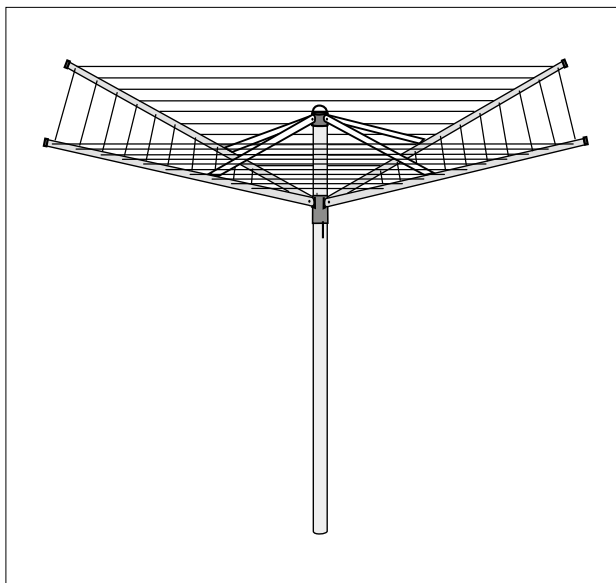

Rotary dryer Topspinner

29 72 43 Grey

31 14 44 Galvanised

70 02 62 Red

Socket for ground spike, ø 45 mm

70 15 04 Black

29 67 89 Black

70 02 00 Black

70 00 88 Black

70 21 81 Black

Note: caps without hook cannot be replaced by this cap - see art. nr. 70 02 00!

70 02 48 White

70 22 42 Black

14 82 48 Grey

14 82 62 Silver