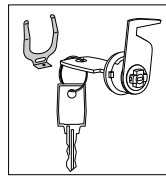

Lock and keys for postboxes

32 50 83 Brilliant Steel