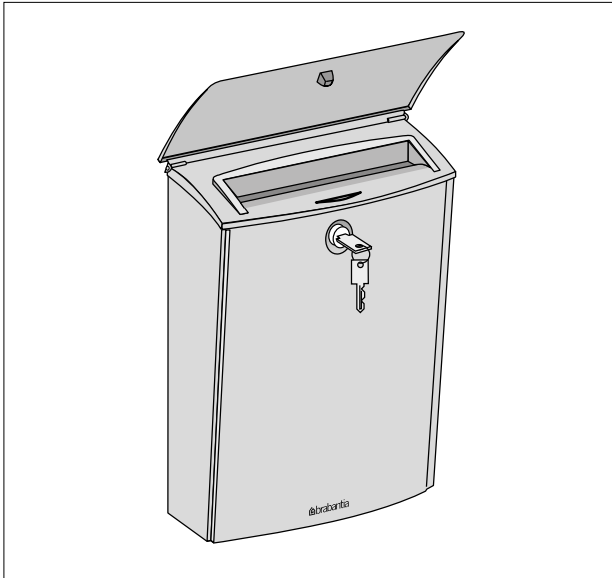

Protection strip for postbox
38 42 40 D-shape for lacked types

Special service

If you wish 2 or more locks that can be opened with the same key, then order the amount of locks, article number 39 74 00

Postbox B600, B620 (...-2014)