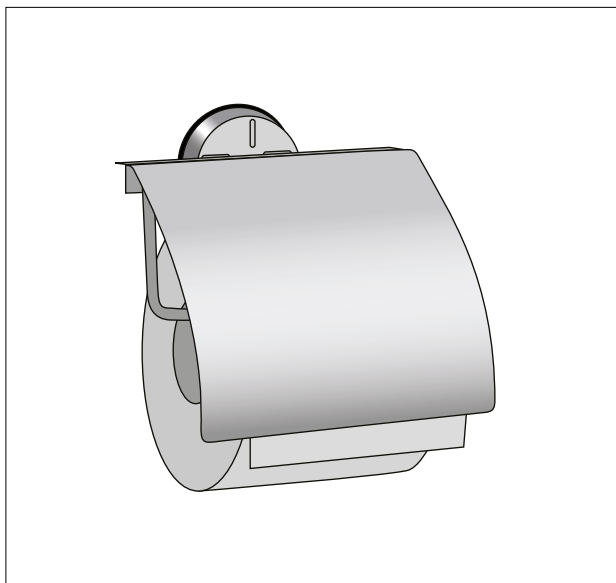

Toilet roll holder, Profile (2009-...)

Roset for Toilet roll holder

39 67 48 Matt Steel

39 67 24 Brilliant Steel

Fixing ring for Toilet roll holder

39 67 00 Black

Fixing set for Toilet roll holder

41 56 85 Chrome/plastic