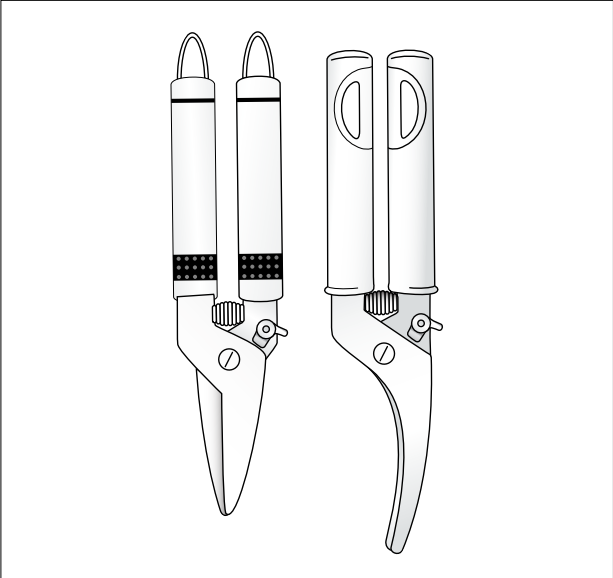

Multi-purpose scissors and meat shear

Spring for multi-purpose scissors and meat shear

70 13 68 Brilliant Steel