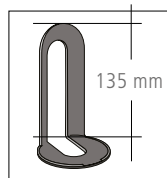

Lift for canisters for 18 coffee pods

38 18 67 Orange
38 18 81 Blue
38 19 28 Green
38 19 66 Black