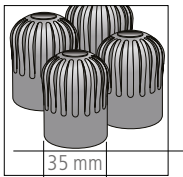

Ironing board D 135 x 45 cm, heat resistant parking zone

Protection/non-slip cap for ø 35 mm frame, set of 4
72 03 69 Grey