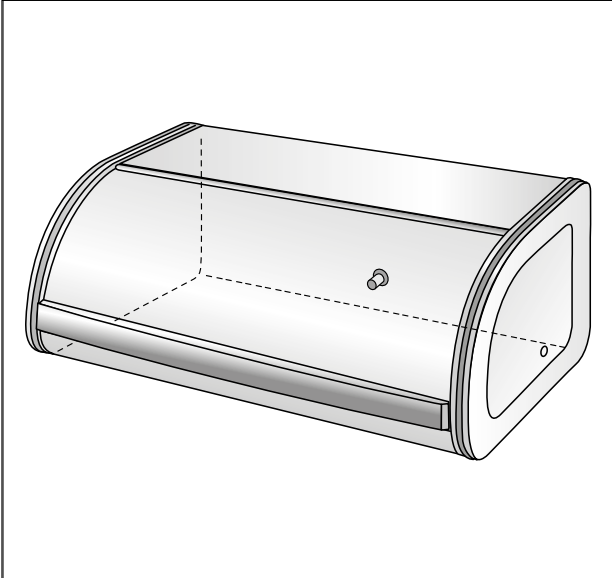

Roll Top Bread bin with wide grip (2007-...)

Buffer for roll top bread bin

38 14 85 transparant

Storage Touch Bin (2008-2016)

Buffer for Storage Touch Bin

38 14 85 transparent

Replacement set for Storage Touch Bin