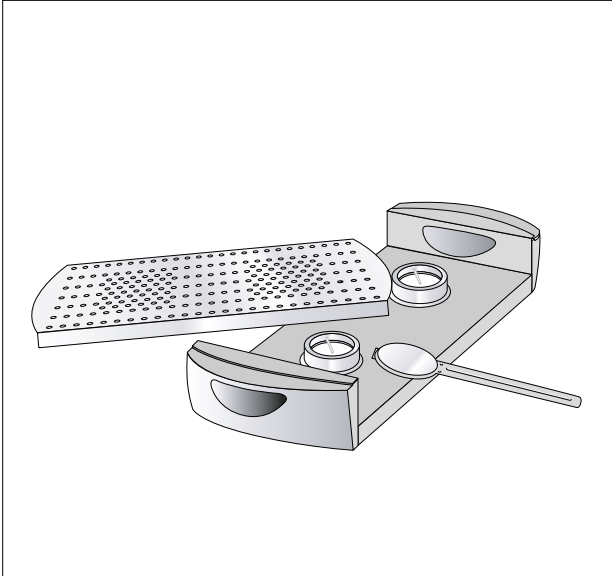

Food warmer Woodline (...-2000)

Woodline

71 02 47 Aluminium