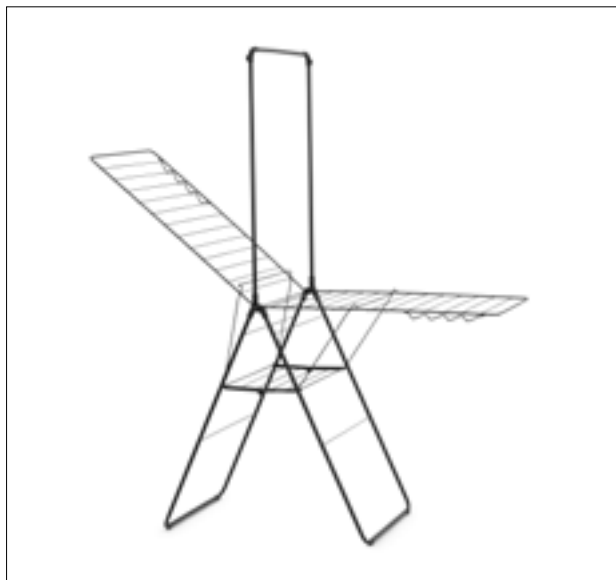

Drying Rack Hangoon 15m/20m/25m/25+ (2021 - ....)

HangOn cap hanger bracket

14 81 63 Black

14 82 86 White

HangOn leg cap (set of 4)

14 67 63 Black

HangOn set underrack bar 15m (plastic parts left and right)

14 69 23 Black

14 69 85 White