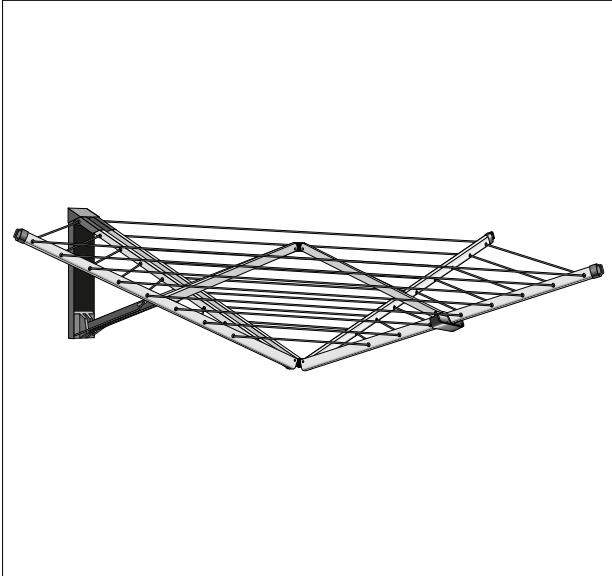

Wall mounted dryer WallFix (2006-...)

42 01 08 Grey

29 72 43 Grey

70 13 82

Set of 2 arm covers for wall mounted dryer WallFix

70 14 67 Black

70 14 81 Black

70 21 05 Chrome

70 14 05 Black

71 01 24 Black

70 14 29 Black

11 71 83 Black

70 00 88 Black

70 14 43 Black