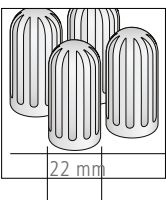

Protection/non-slip cap for ø 22 mm frame, set of 4
72 03 07 Grey