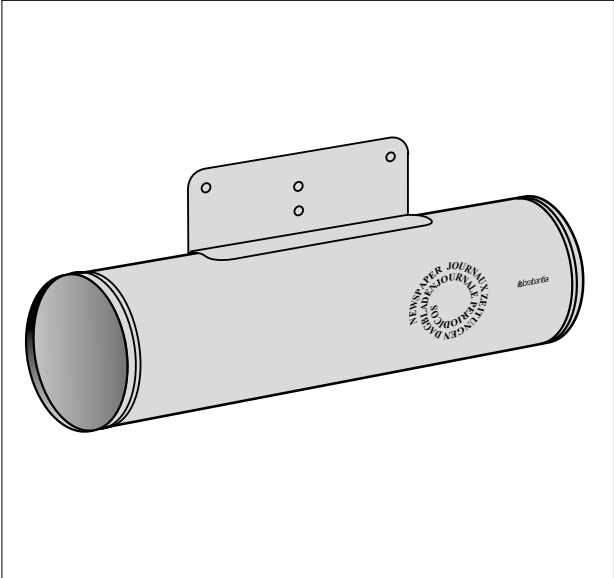

Newspaper holder Z100 (...-2014)

Seal for newspaper holder Z100
38 45 85 Black