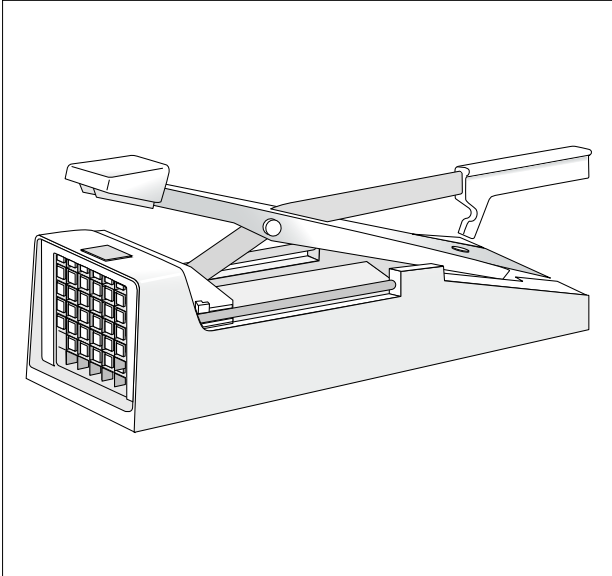

Potato chipper (...-2000)

Cutting set for potato chipper, 9 mm

14 65 65 White*

Cutting set for potato chipper, 7 mm

14 65 89 White*

*Available until stocks lasts

Hanging rack for kitchen tools Profile and Classic