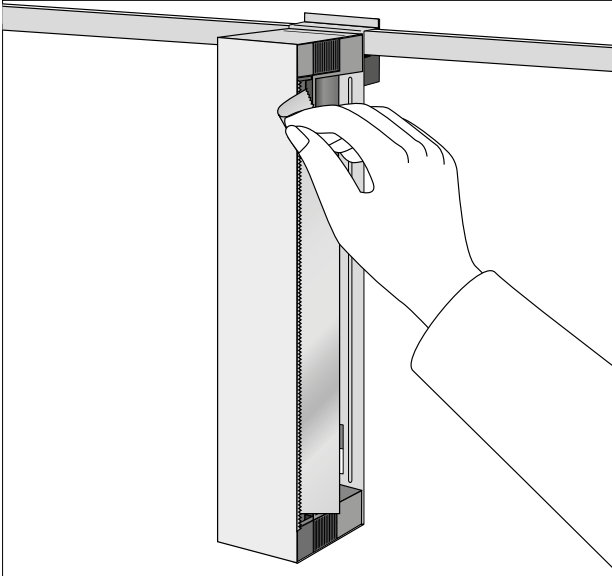

Kitchen Today - Kitchen foil dispenser (2008-2015)