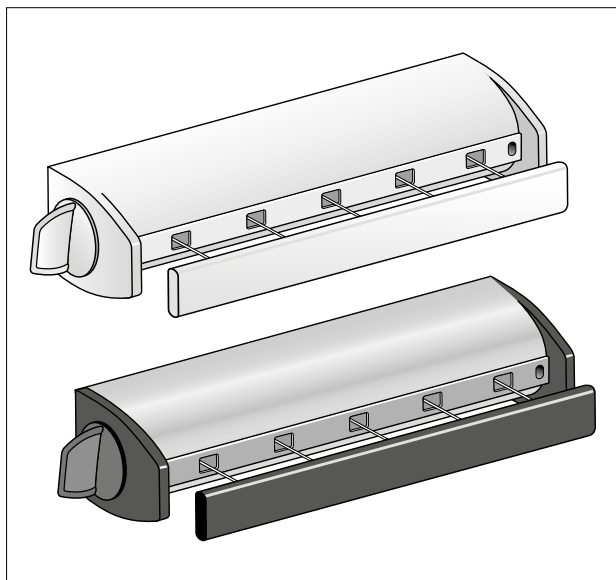

Pull out clothes lines (2007-...)

Fixing Set for Pull-out Clothes lines, white

70 16 65 Chrome

Fixing Set for Pull-out Clothes lines, Matt Steel

70 18 25 Chrome