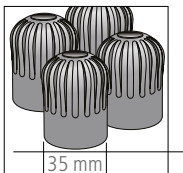

Protection/non-slip cap for ø 35 mm frame, set of 4

72 03 69 Grey