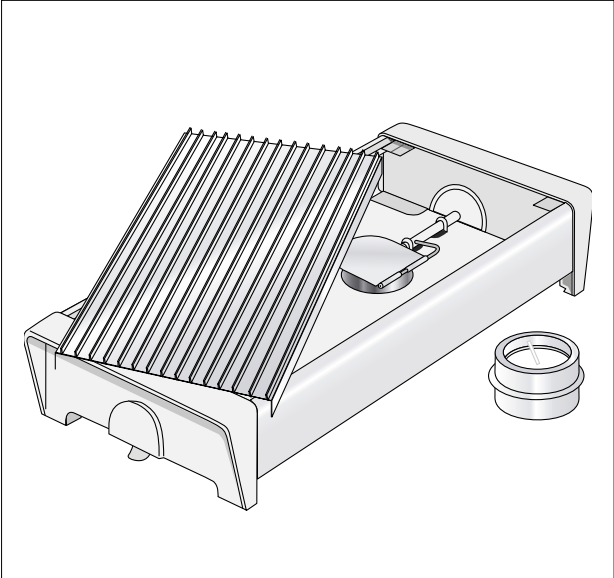

Food warmer Classic Redesign (2010-...)