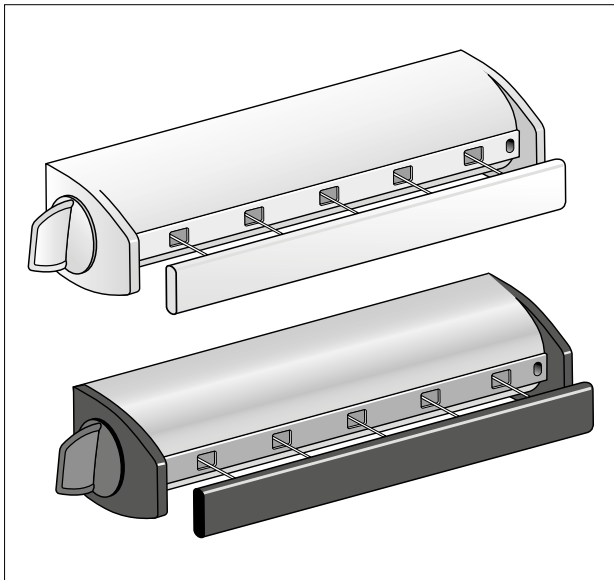

Pull out clothes lines (2007-...)

Fixing Set for Pull-out Clothes lines, white

70 16 65 Chrome

Fixing Set for Pull-out Clothes lines, Matt Steel

70 18 25 Chrome

*Available until stocks lasts