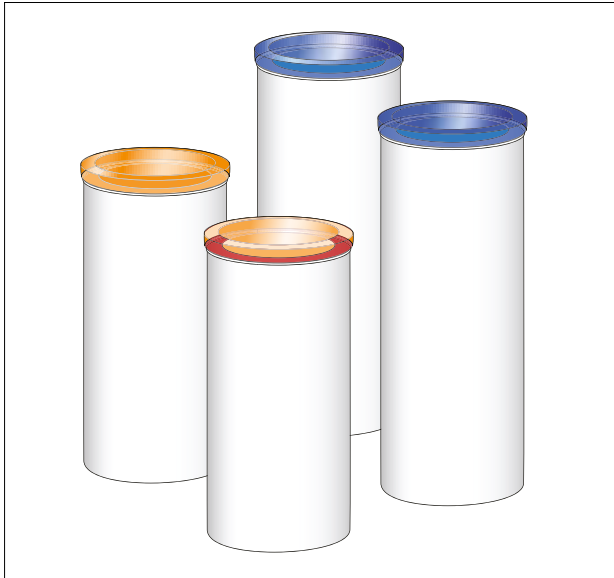

Canister for coffee pods (2008-...)

Lid for canisters for coffee pods*

38 17 68 Red

Attention: make sure you choose the right lid.
Look carefully to the drawings.

Lift for canisters for 18 coffee pods

38 18 67 Orange
38 18 81 Blue
38 19 28 Green
38 19 66 Black

Lid for new canisters for coffee pods

41 4145 Red
41 41 69 Blue
41 41 83 Transparent
41 42 06 Grey

Attention: make sure you choose the right lid.
Look carefully to the drawings.

Lift for canisters for 24 coffee pods

38 20 00 Red
38 19 80 Blue
38 20 24 Black

Labels for canisters for Senseo® coffee pods

38 20 62 Various colours

Labels for canisters for coffee and tea pods

38 20 86 Black

* Available until stock lasts