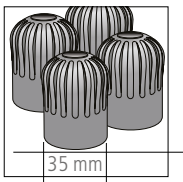

Protection/non-slip cap for ø 35 mm frame, set of 4

72 03 69 Grey