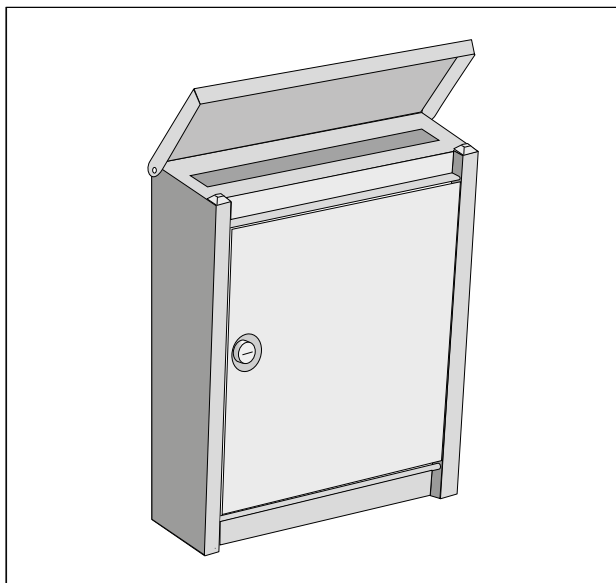

Postbox B110 (...-2014)

Wall mounting set C for postboxes

38 38 23

Lock and keys for postboxes

32 50 83 Brilliant Steel

Lock clip

39 81 48 Brilliant Steel

Key for postbox lock

38 60 84 Metal

*When ordering a key with a number between **001** and **500** you will receive a key beginning with **9**, f.e. **9158** instead of **158**.
When your post box was produced before 2000 you might receive the wrong key. We advise you then to order a whole new lock/keys, Art 32 50 83

D-shape protective strip for postbox

38 42 40 Black

Buffer for postbox B110, set of 2

38 42 88 Black

Special service

If you wish 2 or more locks that can be opened with the same key, then order the amount of locks, article number 39 74 00