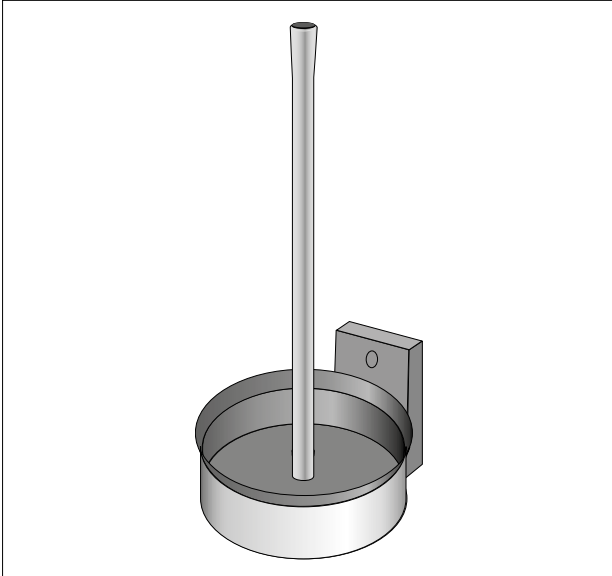

Toilet roll dispenser Stainless Steel (2007-...)

Replacement toilet roll dispenser Stainless Steel

70 11 46 Matt Steel

70 11 60 Brilliant Steel

Wall bracket + fixing materials for bathroom articles Stainless Steel

70 11 22 Black

Cap for grip

39 15 83 Black