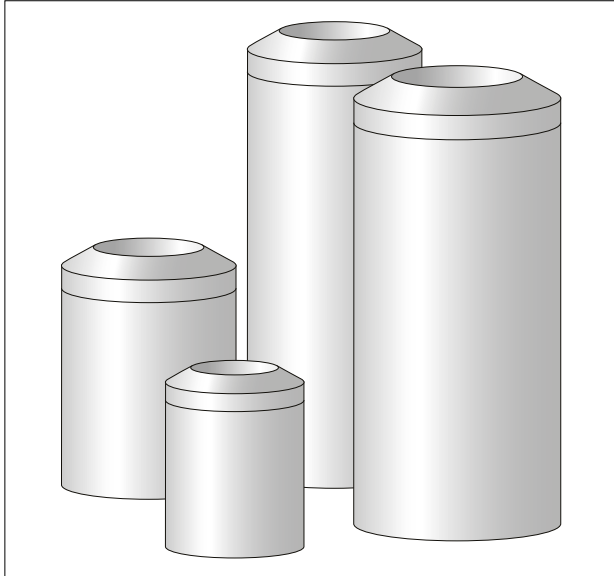

Paper Bins, Flame guard

39 46 45 Matt Steel
39 46 69 Brilliant Steel

38 31 06 Black

39 22 83 Galvanized

**Lid for Paper Bin 7 litre Flame guard
ø 205 mm**

39 46 07 Matt Steel
39 46 21 Brilliant Steel

39 46 83 Matt Steel
39 47 06 Brilliant Steel

38 21 09 Black

38 29 01 Galvanized

39 24 43 Matt Steel
39 24 29 Brilliant Steel

32 19 00 Galvanized

38 31 06 Black

38 31 68 Black

39 49 28 Black with grip