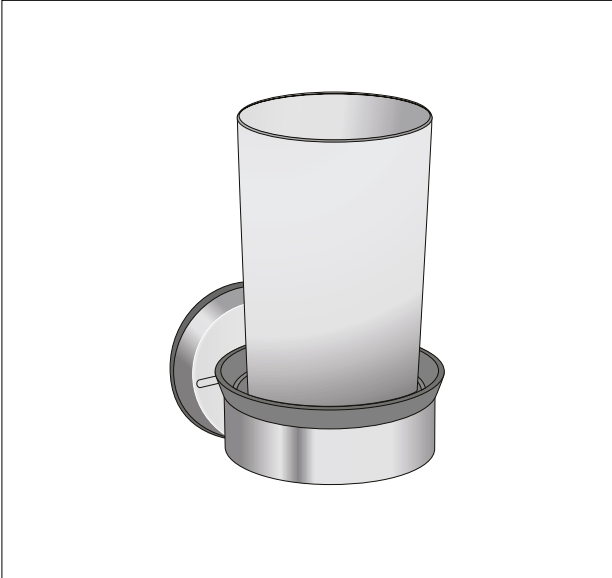

Single cup holder (2009-2016)

Roset for Single cup holder

39 67 48 Matt Steel

39 67 24 Brilliant Steel

Fixing ring for Single cup holder

39 67 00 Black

Adjusting screw for Single cup holder

39 67 62 Chrome

Fixing set for Single cup holder

41 56 85 Chrome/plastic

Cup for cup holder

62 05 22 Plastic

Ring for cup holder

62 04 85 Plastic