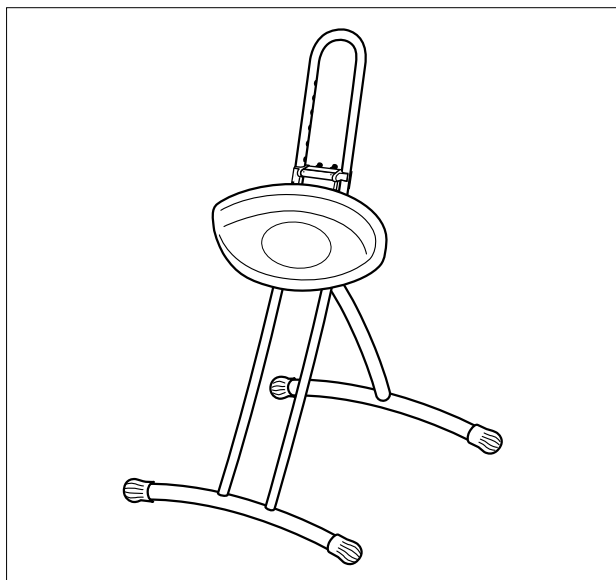

Ironing stool Stand-by Pro (...-2000)

**Protection/non-slip cap for $\varnothing$ 35 mm
frame, set of 4**

72 03 69 Grey