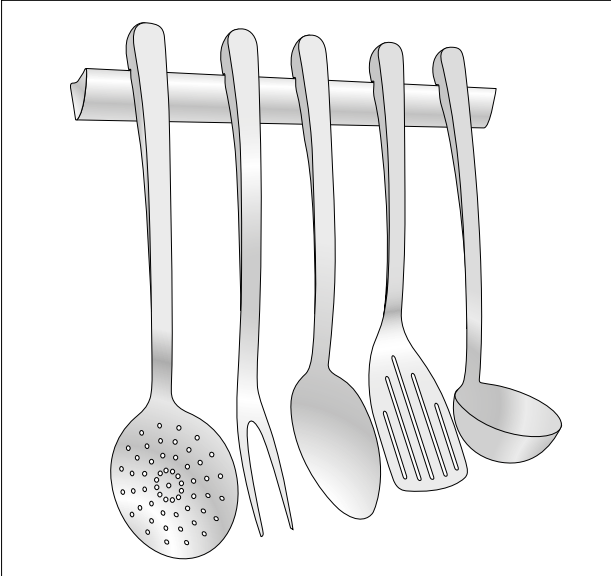

Utensil rack S line (2007-...)

70 21 29 Black