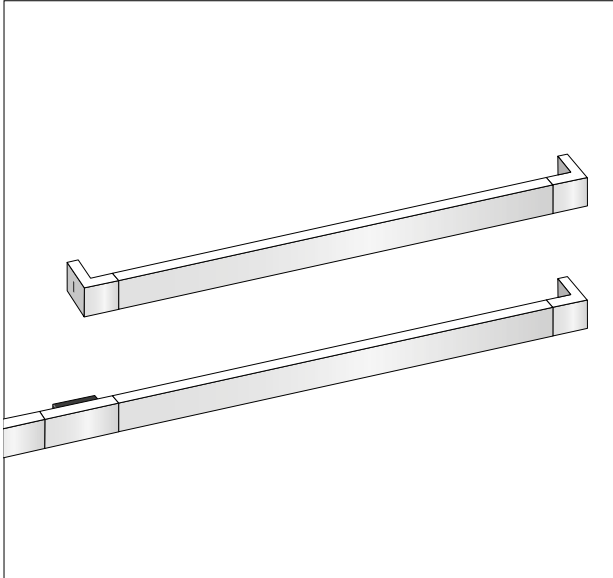

Kitchen Today - Wall rail (2008-...)

Parts for Wall rail, set of 2

70 24 02 Matt Steel/black

Middle part for Wall rail

70 24 26 Matt Steel/black

Hook for Wall rail

70 24 40 Steel/Grey

Fixing set for Wall rail

70 24 64 Steel/Grey