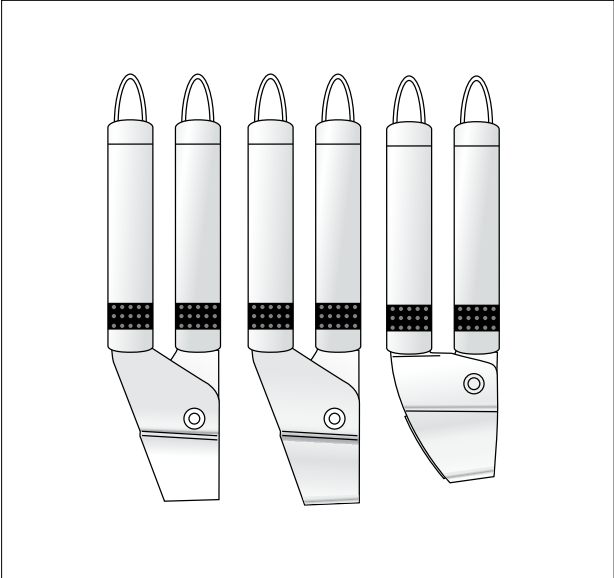

Set of 6 hooks for hanging rack

- 70 15 28 Black
- 70 17 40 White

Mounting part for hanging rack

- 70 12 69 Black
- 70 17 64 White

Connection part for hanging rack

- 70 15 42 Black
- 70 17 88 White

Garlic press Profile