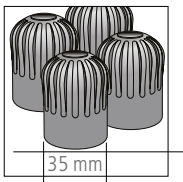

Protection/non-slip cap for ø 35 mm frame, set of 4

72 03 69 Grey