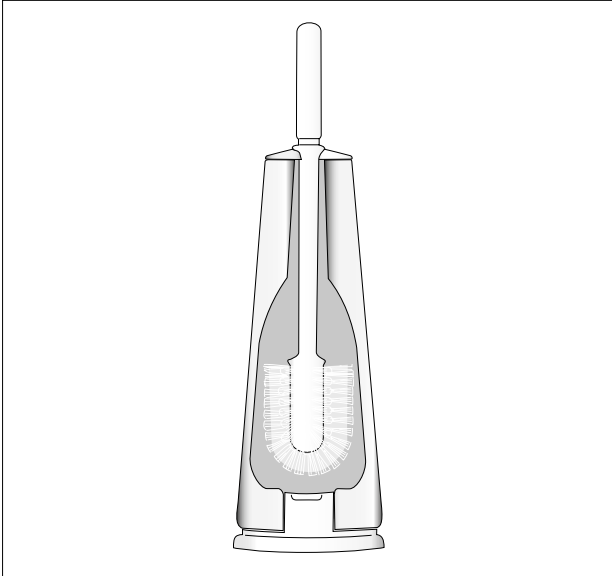

Toilet brush with holder

Brush for toilet brush with holder

20 12 40 Black
32 54 27 White