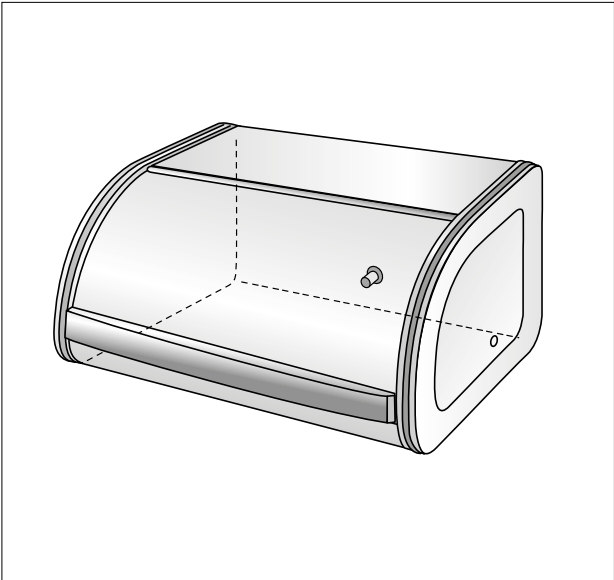

Roll top bread bin Medium with wide grip (2007-...)

Buffer for roll top bread bin
38 14 85   transparant