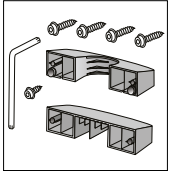

Postbox pole U100 (2006-2014)

Set of fixing brackets for postbox pole U100

70 08 80 Black