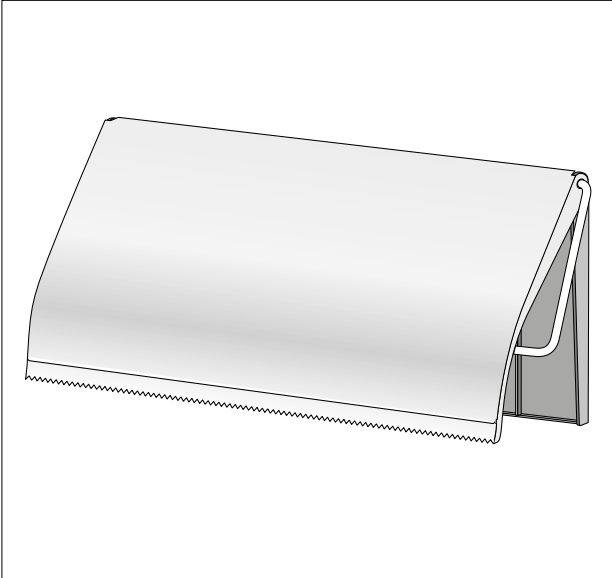

Kitchen roll holder

70 20 82 Black

41 56 85 Black