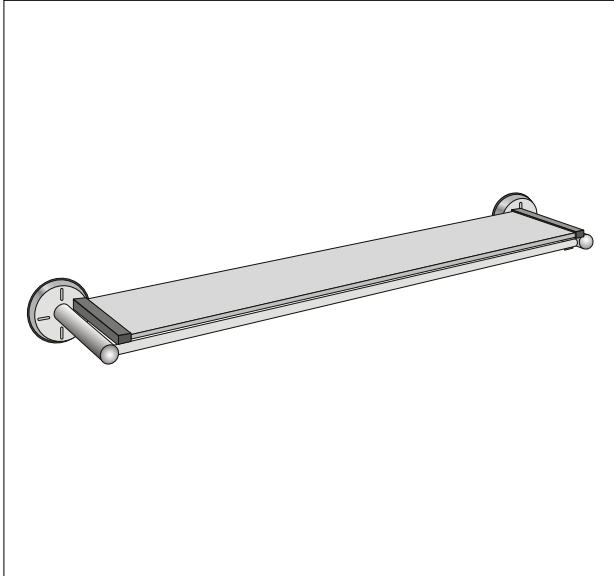

Bathroom shelf (2009-2015)

Roset for Bathroom shelf

39 67 48 Matt Steel

39 67 24 Brilliant Steel

Fixing ring for Bathroom shelf

39 67 00 Black

Adjusting screw for Bathroom shelf

39 67 62 Chrome

Fixing set for Bathroom shelf

41 56 85 Chrome/plastic

Safety glass platform

62 05 60 glass

platform holders, set of 2

62 05 46 Black