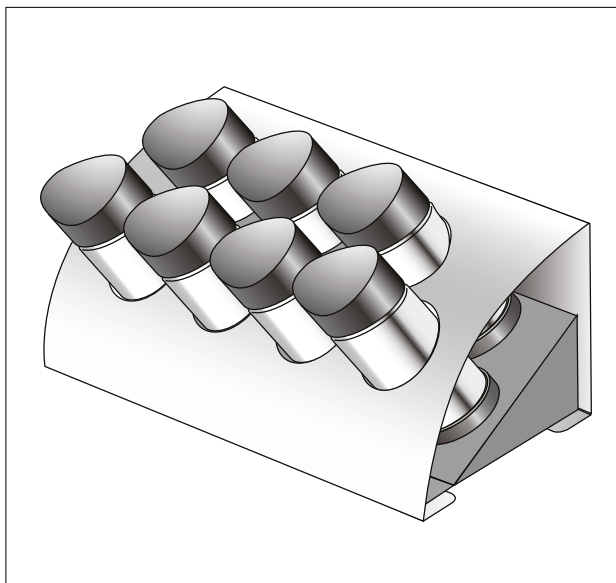

Graters Tasty Colours (2016-...)

Removable protective cap

37 37 87 Transparent

Herb rack with 7 glass jars

Interior set for salt cellar and for herbs

70 00 40 Transparent

Lid for herb pot

70 00 26 Black