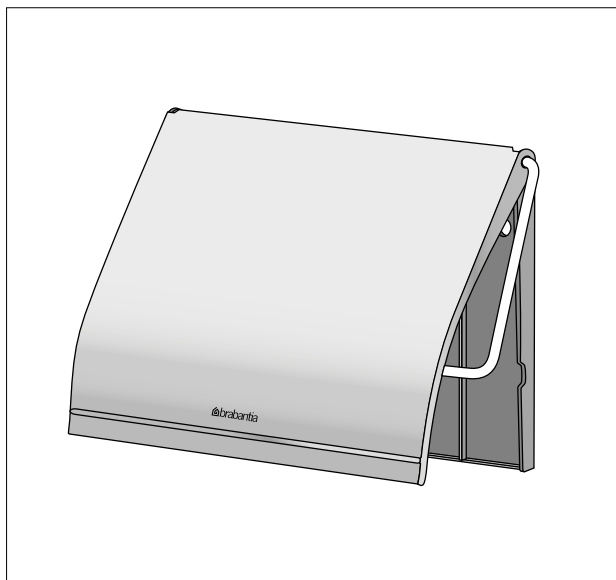

Toilet roll holder

Fixing plate for toilet roll holder

70 20 68 Black

70 22 04 White

Fixing set for toilet roll holder

41 56 85 Black

Tape Set strips

14 01 05 Universal