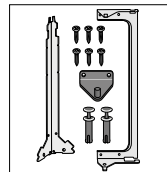

Mounting set for Built-in Bin new model

47 74 47 White