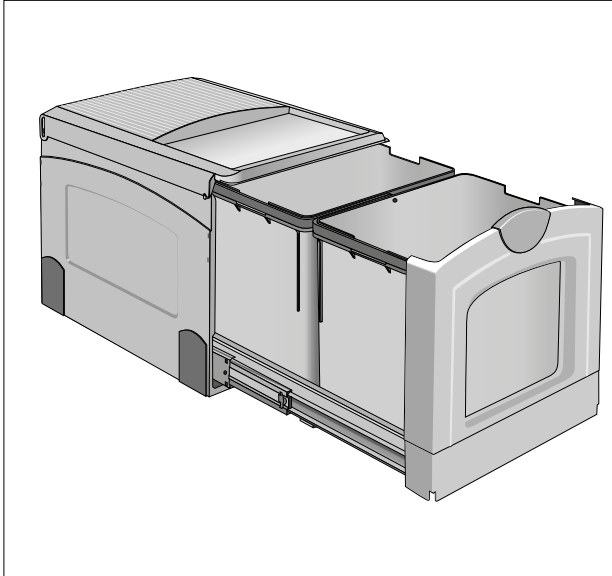

22 43 86 Dark Grey

22 44 23 Light Grey

22 44 09 Jade Green

Label Holder for StepUp Pedal Bin 40L

22 37 23 transparent

Built-in Separator, 2 x 18 litre (2007-2014)

**Plastic lid for Built-in Separator,
2 x 18 litre**