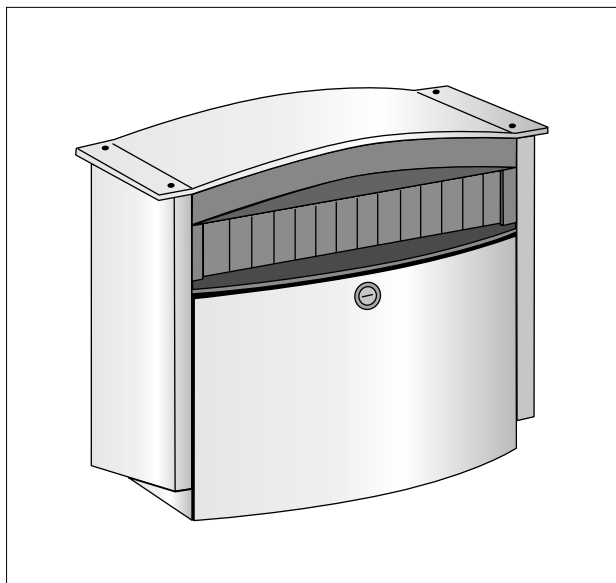

Postbox B700 (...-2014)

Wall mounting set A for postboxes

38 42 26

Lock and keys for postboxes

32 50 83 Brilliant Steel

Lock clip

39 81 48 Brilliant Steel

Key for postbox lock

38 60 84 Metal

*When ordering a key with a number between **001** and **500** you will receive a key beginning with **9**, f.e. **9158** instead of **158**.
When your post box was produced before 2000 you might receive the wrong key. We advise you then to order a whole new lock/keys, Art 32 50 83

D-shape protection strip for postbox

38 42 40 Black

Safety slats unit for Postbox B700

39 49 04 Black

Special service

If you wish 2 or more locks that can be opened with the same key, then order the amount of locks, article number 39 74 00