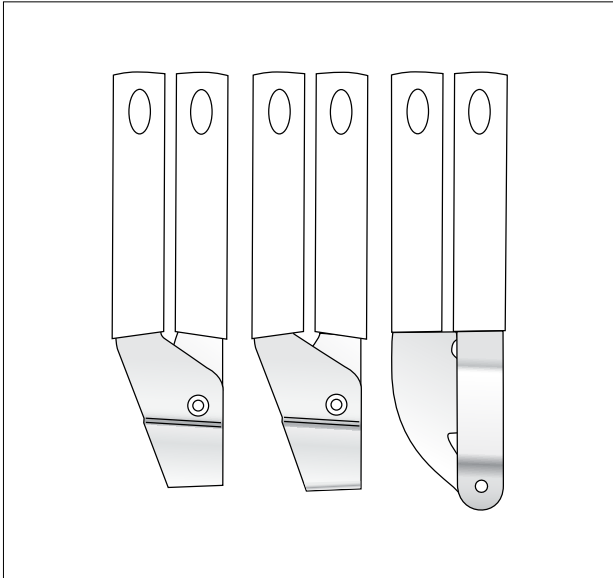

Garlic press Classic

**Sieve for garlic press straight,
height 30 mm**

70 13 06 Brilliant Steel*

**Sieve for garlic press curved,
height 30 mm**

70 12 83 Brilliant Steel*

**Sieve for garlic press Classic
height 20 mm**