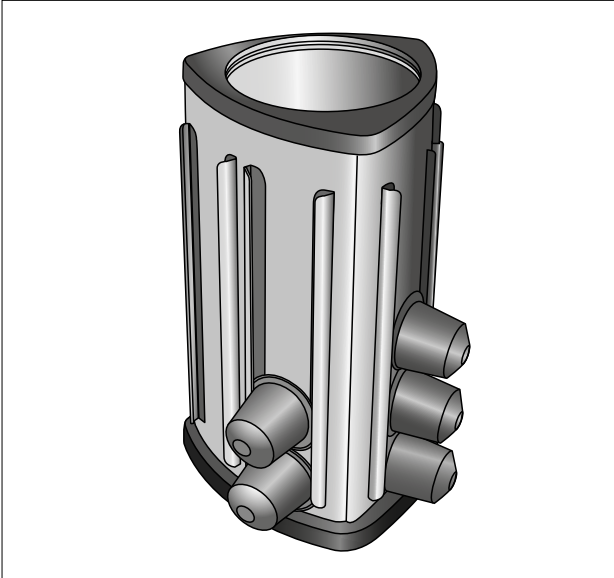

Coffee capsule dispenser (2009-...)

Container for coffee capsule dispenser
42 13 03 Matt Steel