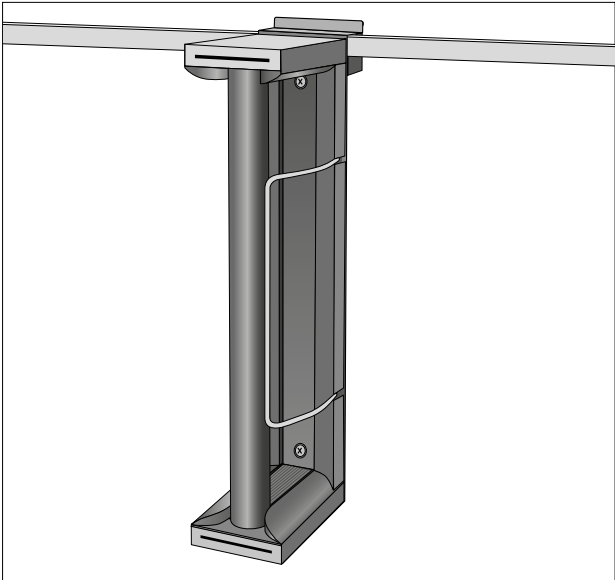

Clamb
70 24 88 Black

Tube large
70 25 25 Black

Kitchen Today - Cookbook and scales holder (2008-2015)

Bookholder parts, left and right hand side

70 25 49 Grey

Support for bookholder

70 25 63 Matt Steel

Kitchen Today - Organizers (2008-2015)