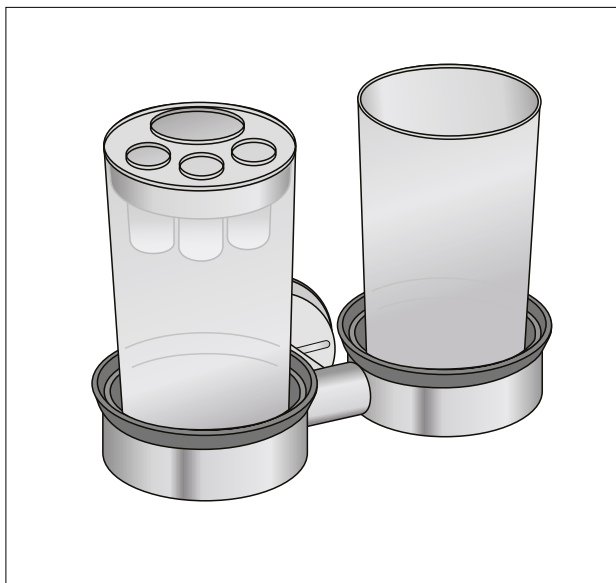

41 56 85 Chrome/plastic

Cup for cup holder

62 05 22 Plastic

Ring for cup holder

62 04 85 Plastic

Double cup and tooth brush holder (2009-2016)

Roset for Double cup and tooth brush holder

39 67 48 Matt Steel