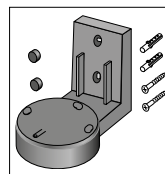

Wall bracket + fixing materials for bathroom articles Stainless Steel

70 11 22 Black