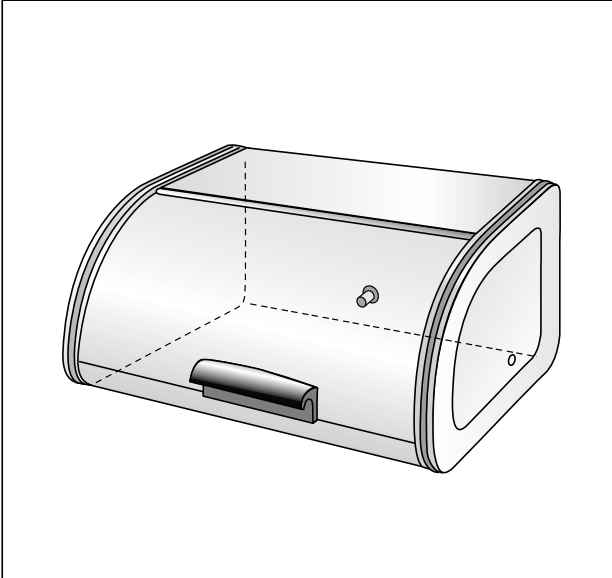

Roll top bread bin Medium (...-2007)

Buffer for roll top bread bin

38 14 85   transparent

Grip for roll top bread bin

38 15 22   Black*

38 15 84   White*

*Available until stocks lasts