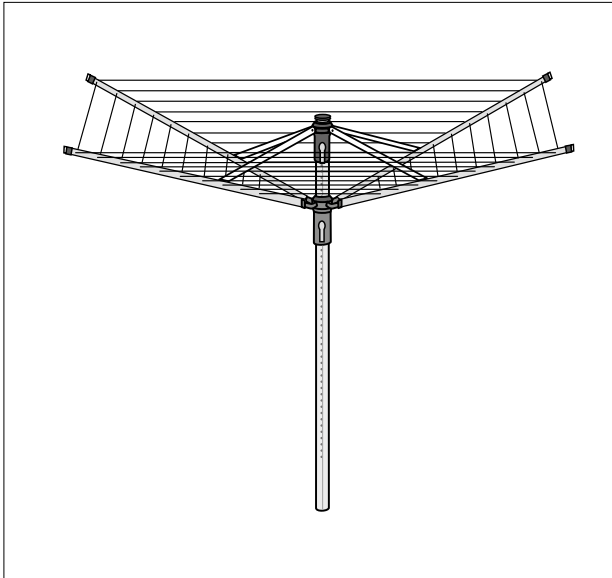

Cord Binder

70 22 42 Black

Only for splitpole rotary:

SplitPole - complete connector 45mm

14 82 48 Grey

Self Assembly Ground Spike - Screw set

14 82 62 Silver

Rotary dryer Lift-O-Matic Advance