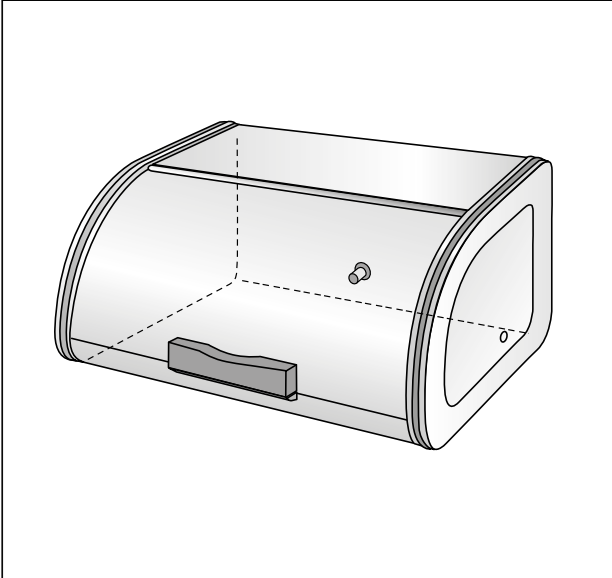

Storage Touch Bin Medium (2008-2016)

Buffer for Storage Touch Bin Medium

38 14 85   transparent

Replacement set for Storage Touch Bin

41 83 65   Black

Handle part (pawl) Storage Touch Bin*

47 69 45   Black

* Available until stock lasts