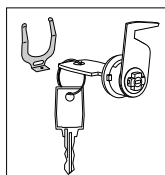

Lock and keys for postbox

32 50 83 Brilliant Steel