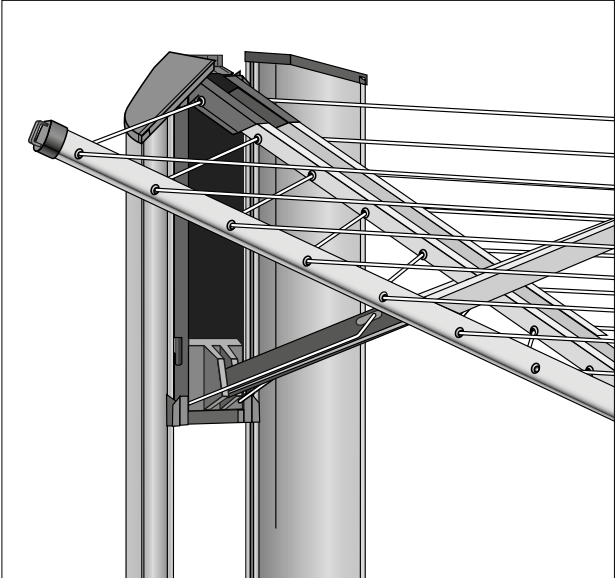

Protective storage box for Wallfix (2009-...)

Upper and lower hinge support for protective storage box

39 70 28 Black