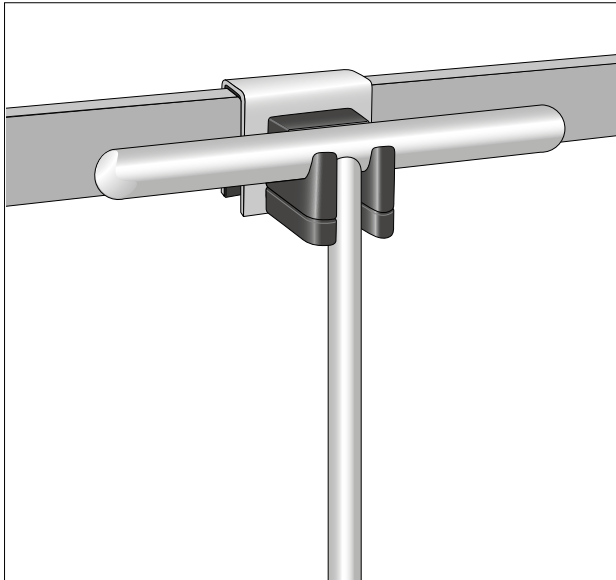

Clamb
70 24 88 Black

Tube large
70 25 25 Black

Kitchen Today - Cookbook and scales holder (2008-2015)

Bookholder parts, left and right hand side

70 25 49 Grey

Support for bookholder

70 25 63 Matt Steel

Kitchen Today - Organizers (2008-2015)