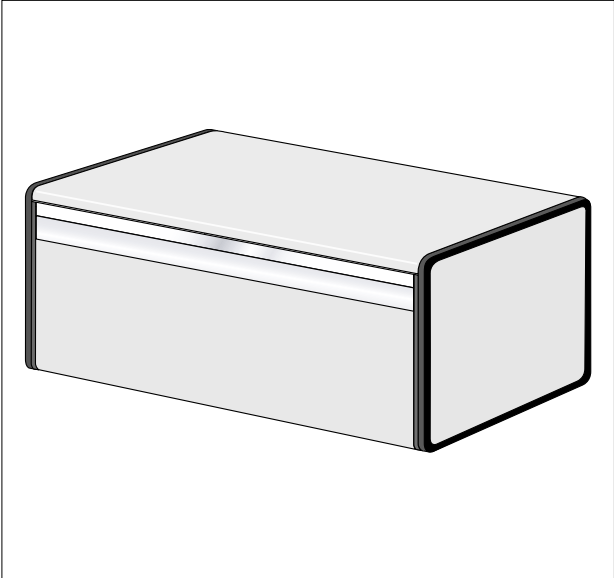

Fall front bread bin

**Hinge strip for fall front bread bin,
set of 2: 1 left hand side and 1 right
hand side**

38 16 07 Black