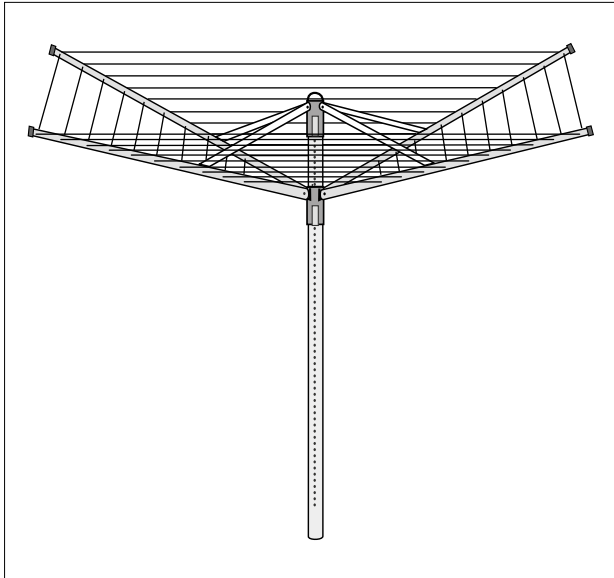

Rotary dryer Lift-O-Matic

29 72 43 Grey

31 14 44 Galvanised

70 02 62 Red

Upper block system for Lift-O-Matic rotary dryer

70 02 86 Metallic

29 67 89 Black

70 03 09 Metallic

70 00 88 Black

70 15 04 Black

70 02 48 White

70 02 00 Black

70 22 42 Black

70 21 81 Black

14 82 48 Grey

Note: caps without hook cannot be replaced by this cap - see art. nr. 70 02 00!