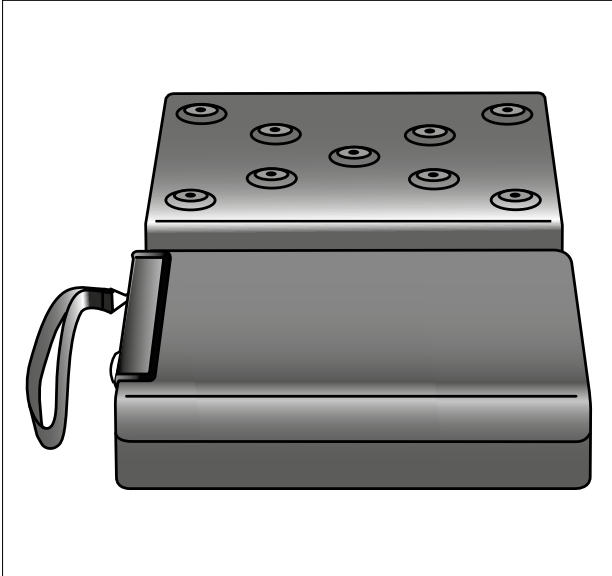

Newspaper holder Z100 (...-2014)

Seal for newspaper holder Z100
38 45 85 Black

Postbox pole U100 (2006-2014)

Set of fixing brackets for postbox pole U100

70 08 80 Black

Safebox (...-2005)

Lock and keys for Safebox