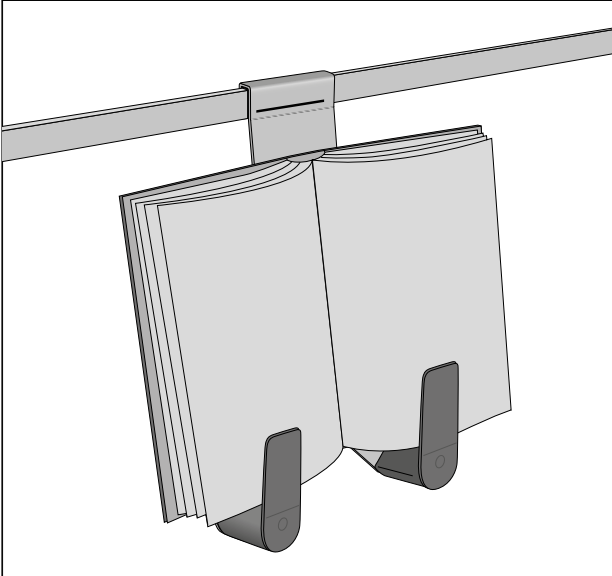

Clamb
70 24 88 Black

Tube large
70 25 25 Black

Kitchen Today - Cookbook and scales holder (2008-2015)

Bookholder parts, left and right hand side

70 25 49 Grey

Support for bookholder

70 25 63 Matt Steel

Kitchen Today - Organizers (2008-2015)