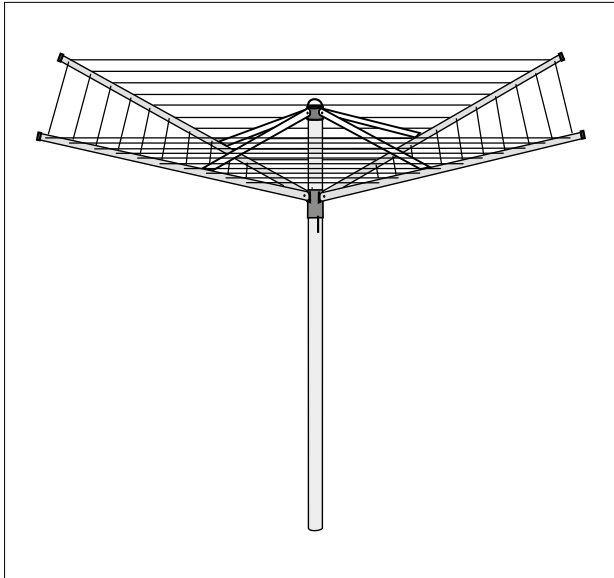

Indu+ Lid for Saute Pan, 28cm

23 54 05 Transparant

Indu+ sautepan side handles (set of 2)

23 54 29 Black

Cloth peg bag (2007-...)

Hanging hook

70 21 67 Black/Alu.

Rotary dryer Compact