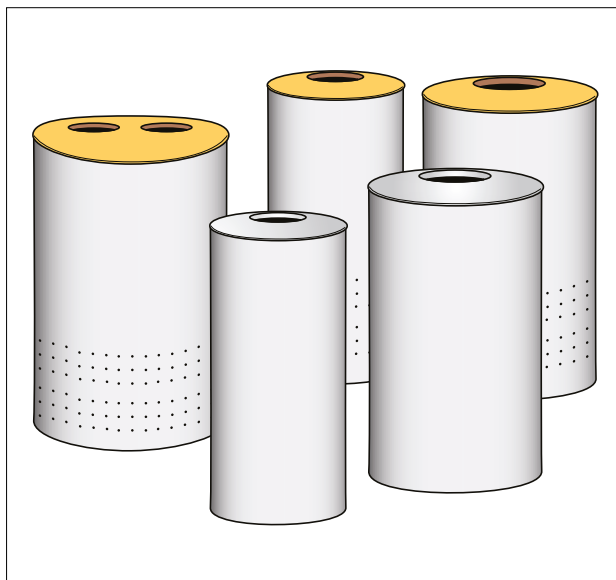

Laundry bins, 30L, 40L selector, 50L (2005-2014)

Lid for laundry bin Selector

38 25 43 Rubberwood

Lid for laundry bin Woodline, 30 litre

38 25 67 Rubberwood

Lid for laundry bin Woodline, 50 litre

38 26 28 Rubberwood

Lid for laundry bin, 30 litre

38 78 83 Matt Steel

38 79 06 Brilliant Steel

Lid for laundry bin, 50 litre

38 79 68 Matt Steel

38 26 66 Brilliant Steel

Laundry bag for laundry bin, 30 litre

38 27 03 Ecu

Laundry bag for laundry bin, 50 litre

38 27 27 Ecu

Laundry bag for laundry bin Selector

38 26 80 Ecu