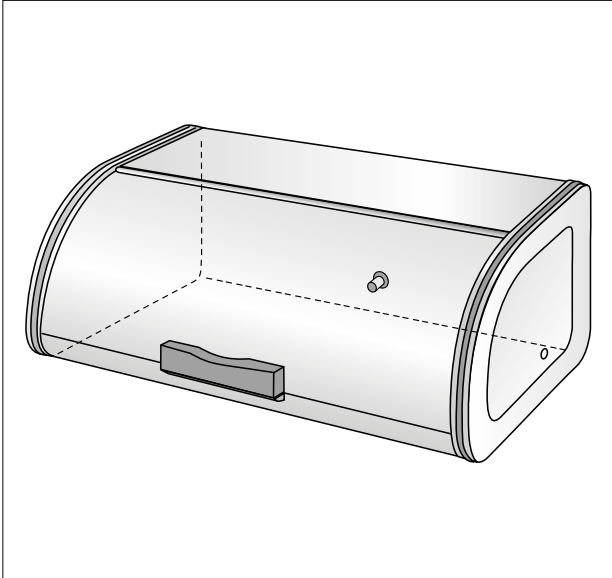

Roll Top Bread bin with wide grip (2007-...)

Buffer for roll top bread bin

38 14 85 transparant

Storage Touch Bin (2008-2016)

Buffer for Storage Touch Bin

38 14 85 transparent

Replacement set for Storage Touch Bin