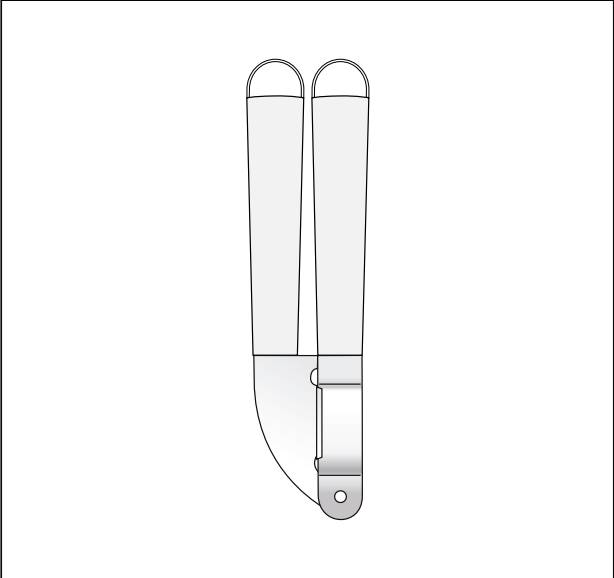

Garlic press Essential

Sieve for garlic press Essential
70 23 03 Brilliant Steel