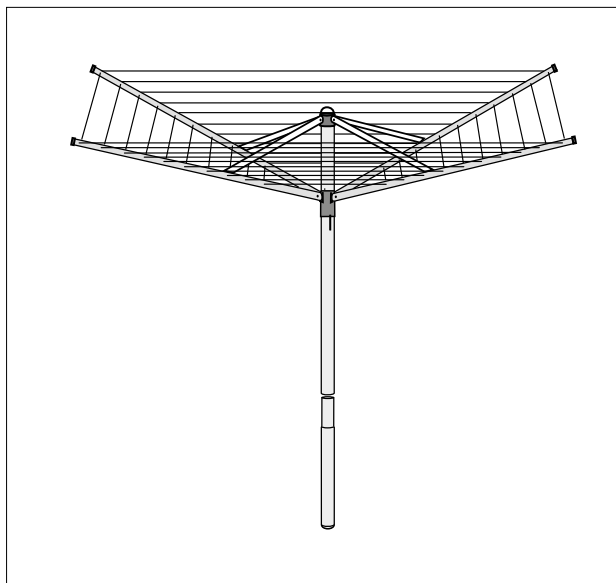

Set of 16 connectors for replacement lines
70 00 88 Black

Sealing cap for rotary dryer stem, ø 50 mm
70 03 47 White

Set of 4 arm caps for rotary dryer Lift-O-Matic Advance
70 03 85 Black

Rotary dryer Topspinner HandyPack (...-2005)