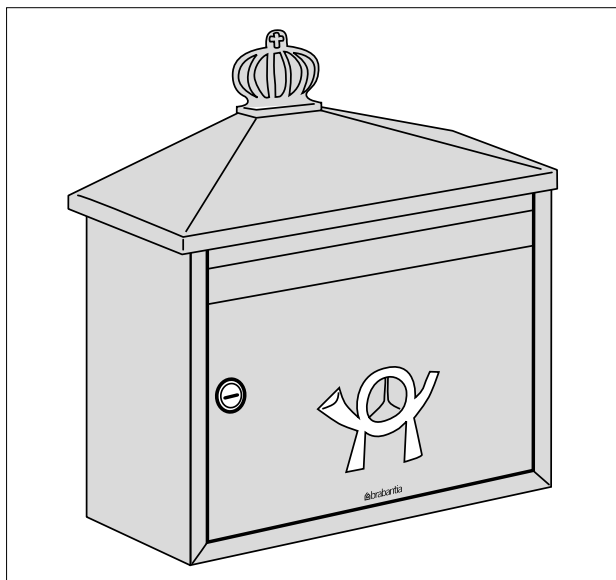

D-shape Protection strip for postbox
38 42 40 Black

Special service

If you wish 2 or more locks that can be opened with the same key, then order the amount of locks, article number 39 74 00

Postbox B210 (...-2014)