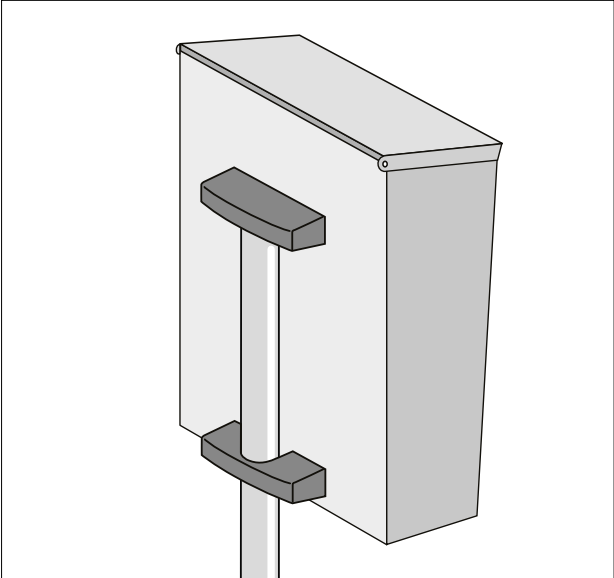

Postbox pole U100 (2006-2014)

70 08 80 Black