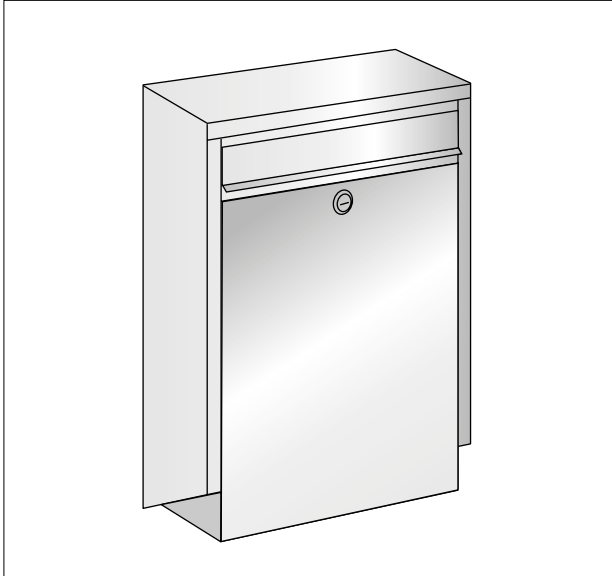

Postbox B100 (...-2014)

Wall connection set A for postbox

38 42 26

Lock and keys for postbox

32 50 83 Brilliant Steel

Lock clip

39 81 48 Brilliant Steel

Key for postbox*

38 60 84 Metal

*When ordering a key with a number between **001** and **500** you will receive a key beginning with **9**, f.e. **9158** instead of **158**.
When your post box was produced before 2000 you might receive the wrong key. We advise you then to order a whole new lock/keys, Art 32 50 83

D-shape protection strip for postbox

38 42 40 Black

Bottom for postbox

46 18 80 Black

Special service

If you wish 2 or more locks that can be opened with the same key, then order the amount of locks, article number 39 74 00