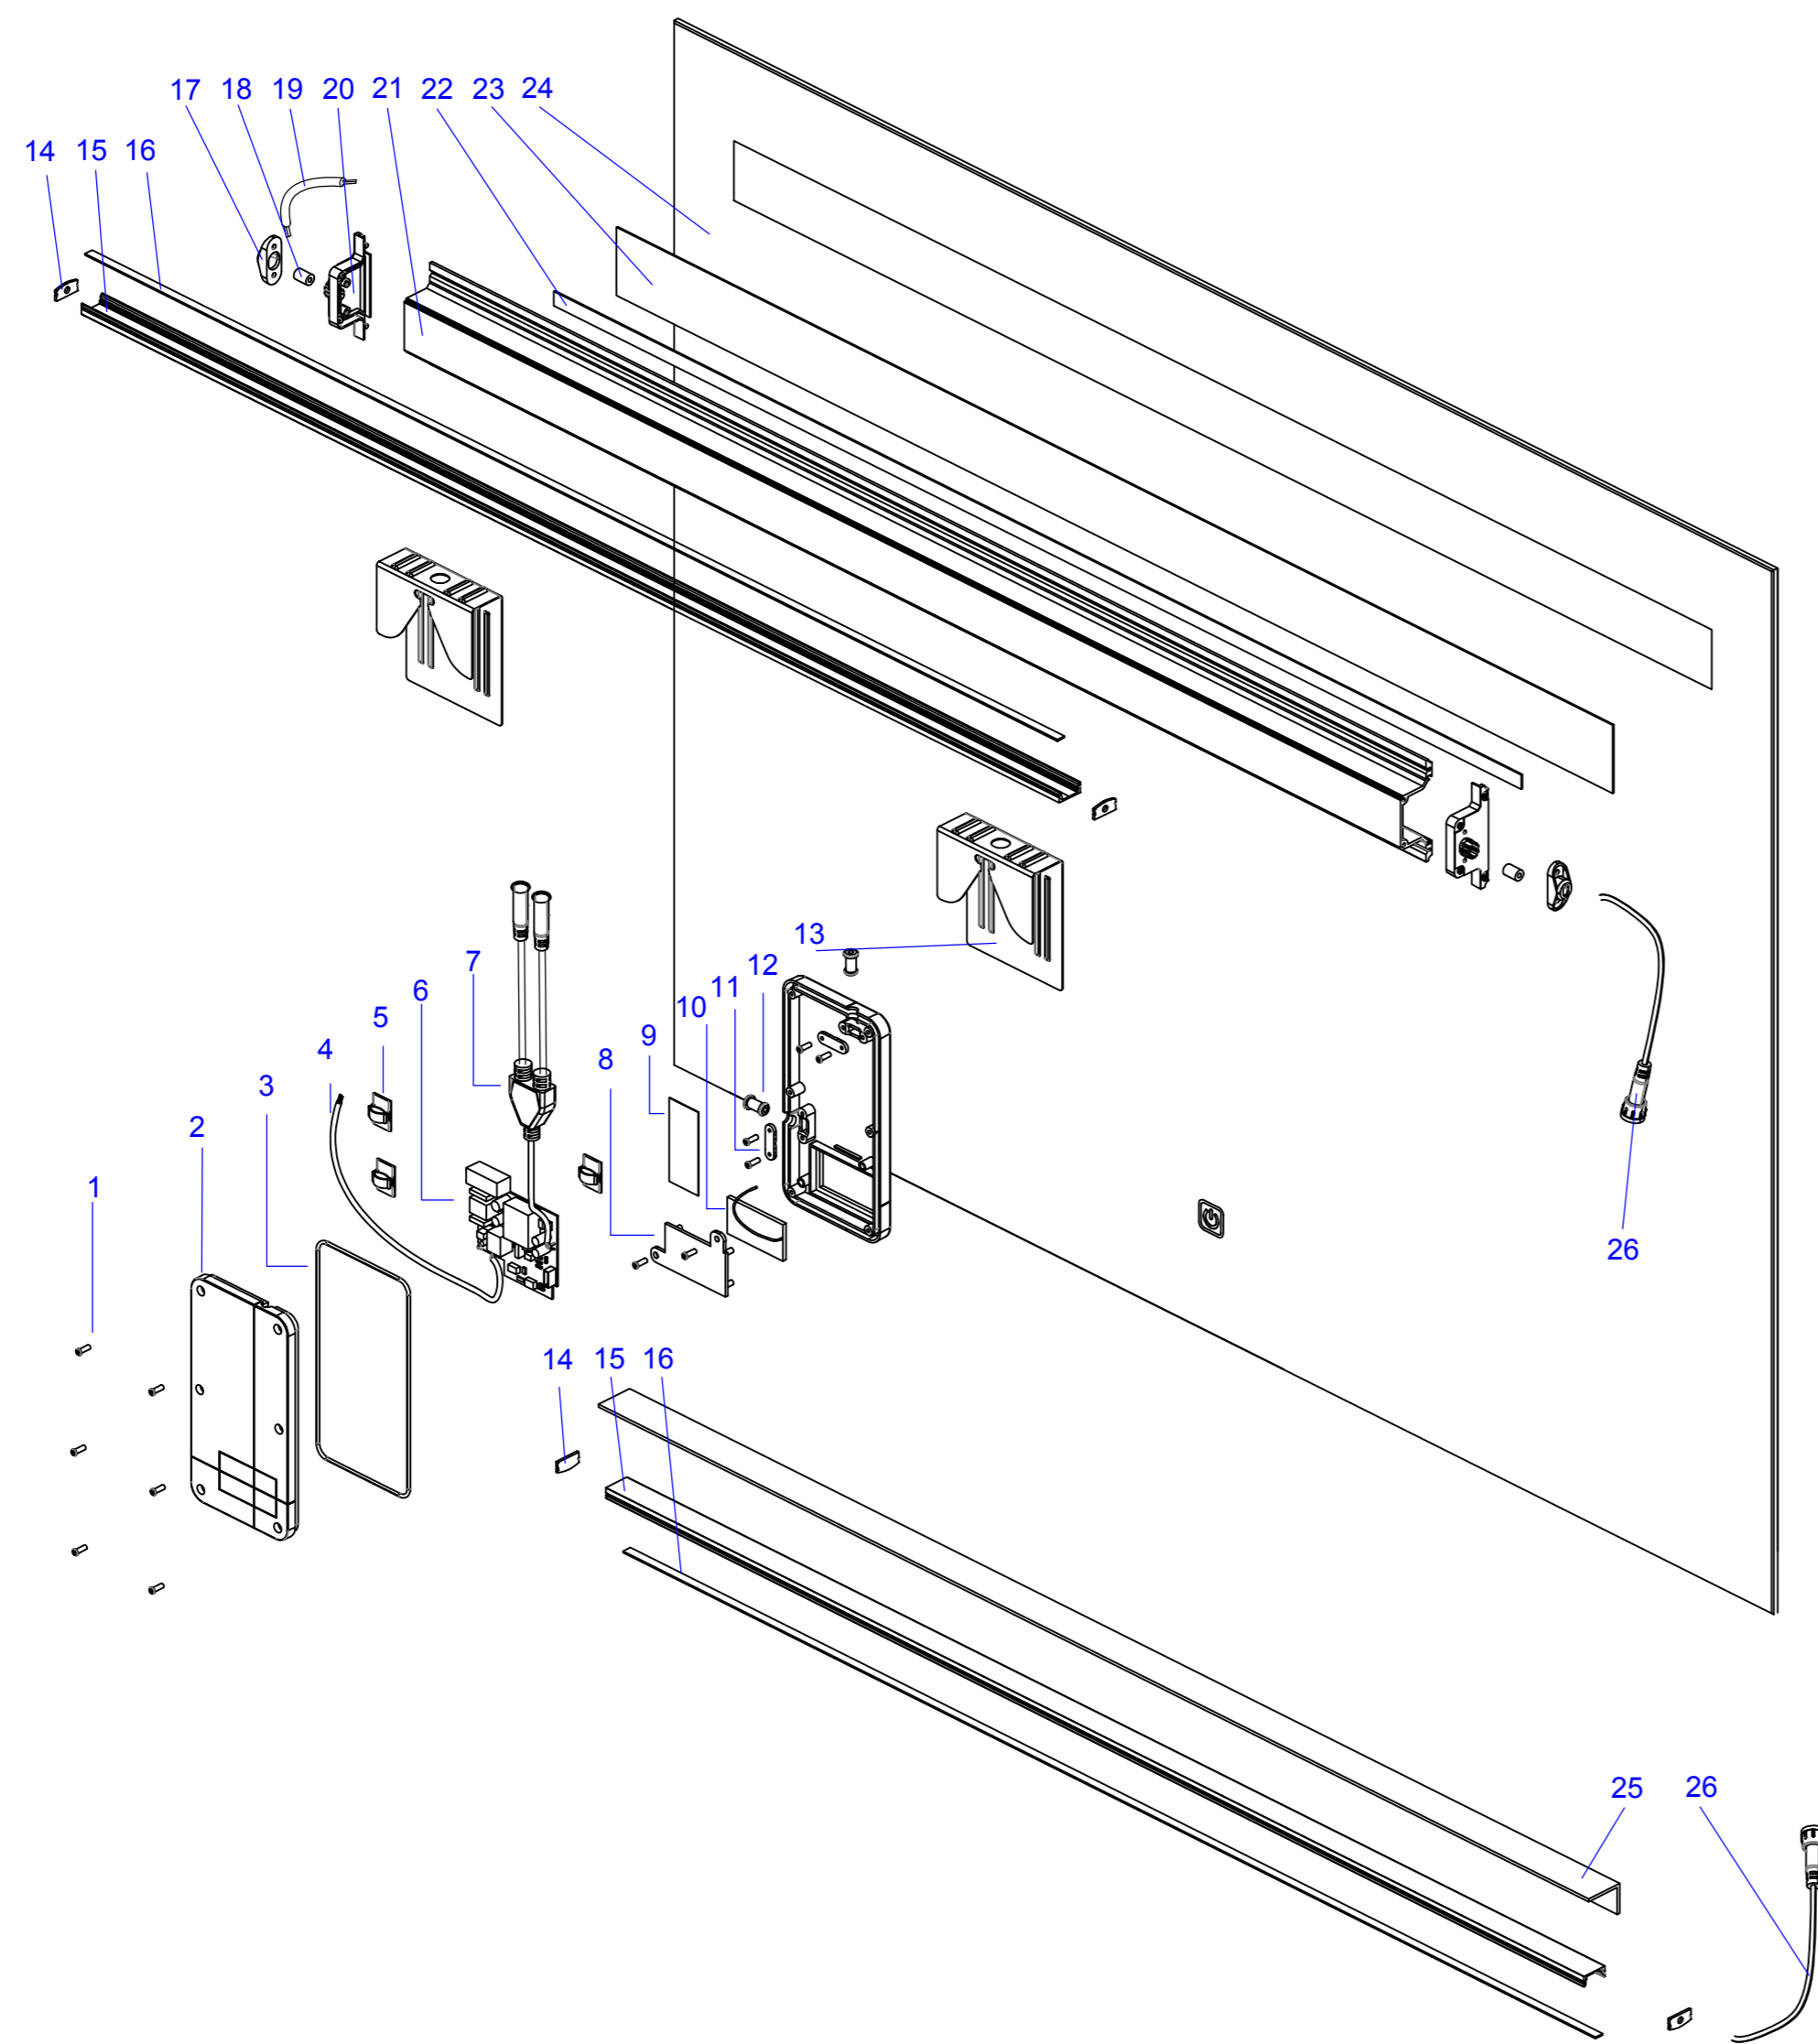

产品型号

M4022-9070

序号	名称	编 码	数量
1	Screw	LS-M3-10	12
2	Driver box housing	TY15080B20	1
3	waterproof ring	MF102145-1	1
4	cable	H05VVH2-F	1
5	Cable pressing button	GD19	4
6	driver	CL-30W-1W2A1L-05	1
7	waterproof cable female	A-02-18	1
8	tension disc	XK15080-30	1
9	double side tape	3M4950	1
10	touch screen	CL-W1-T1RN1L-05	1
11	Cable pressing button	XK026-6(3.5)BK	2
12	waterproof plug	MF15080-2	2
13	Hanger	GP96-25	2
14	Plug	YD-1205-1	4
15	aluminium housing	YD-1205	2
16	pcb board	M4022-900-1	2
17	Cable pressing button	DT102BL31	2
18	waterproof plug	MF102BL8	2
19	cable	MF102145-1	1
20	Plug	DT102BL15	2
21	amp housing	XC102BL900	1
22	pcb board	SF5060-820-1	1
23	cover	PM102BL900	1
24	mirror	YJ4022-90	1
25	aluminium board	XC4022-81	1
26	waterproof cable female	A-02-18	2