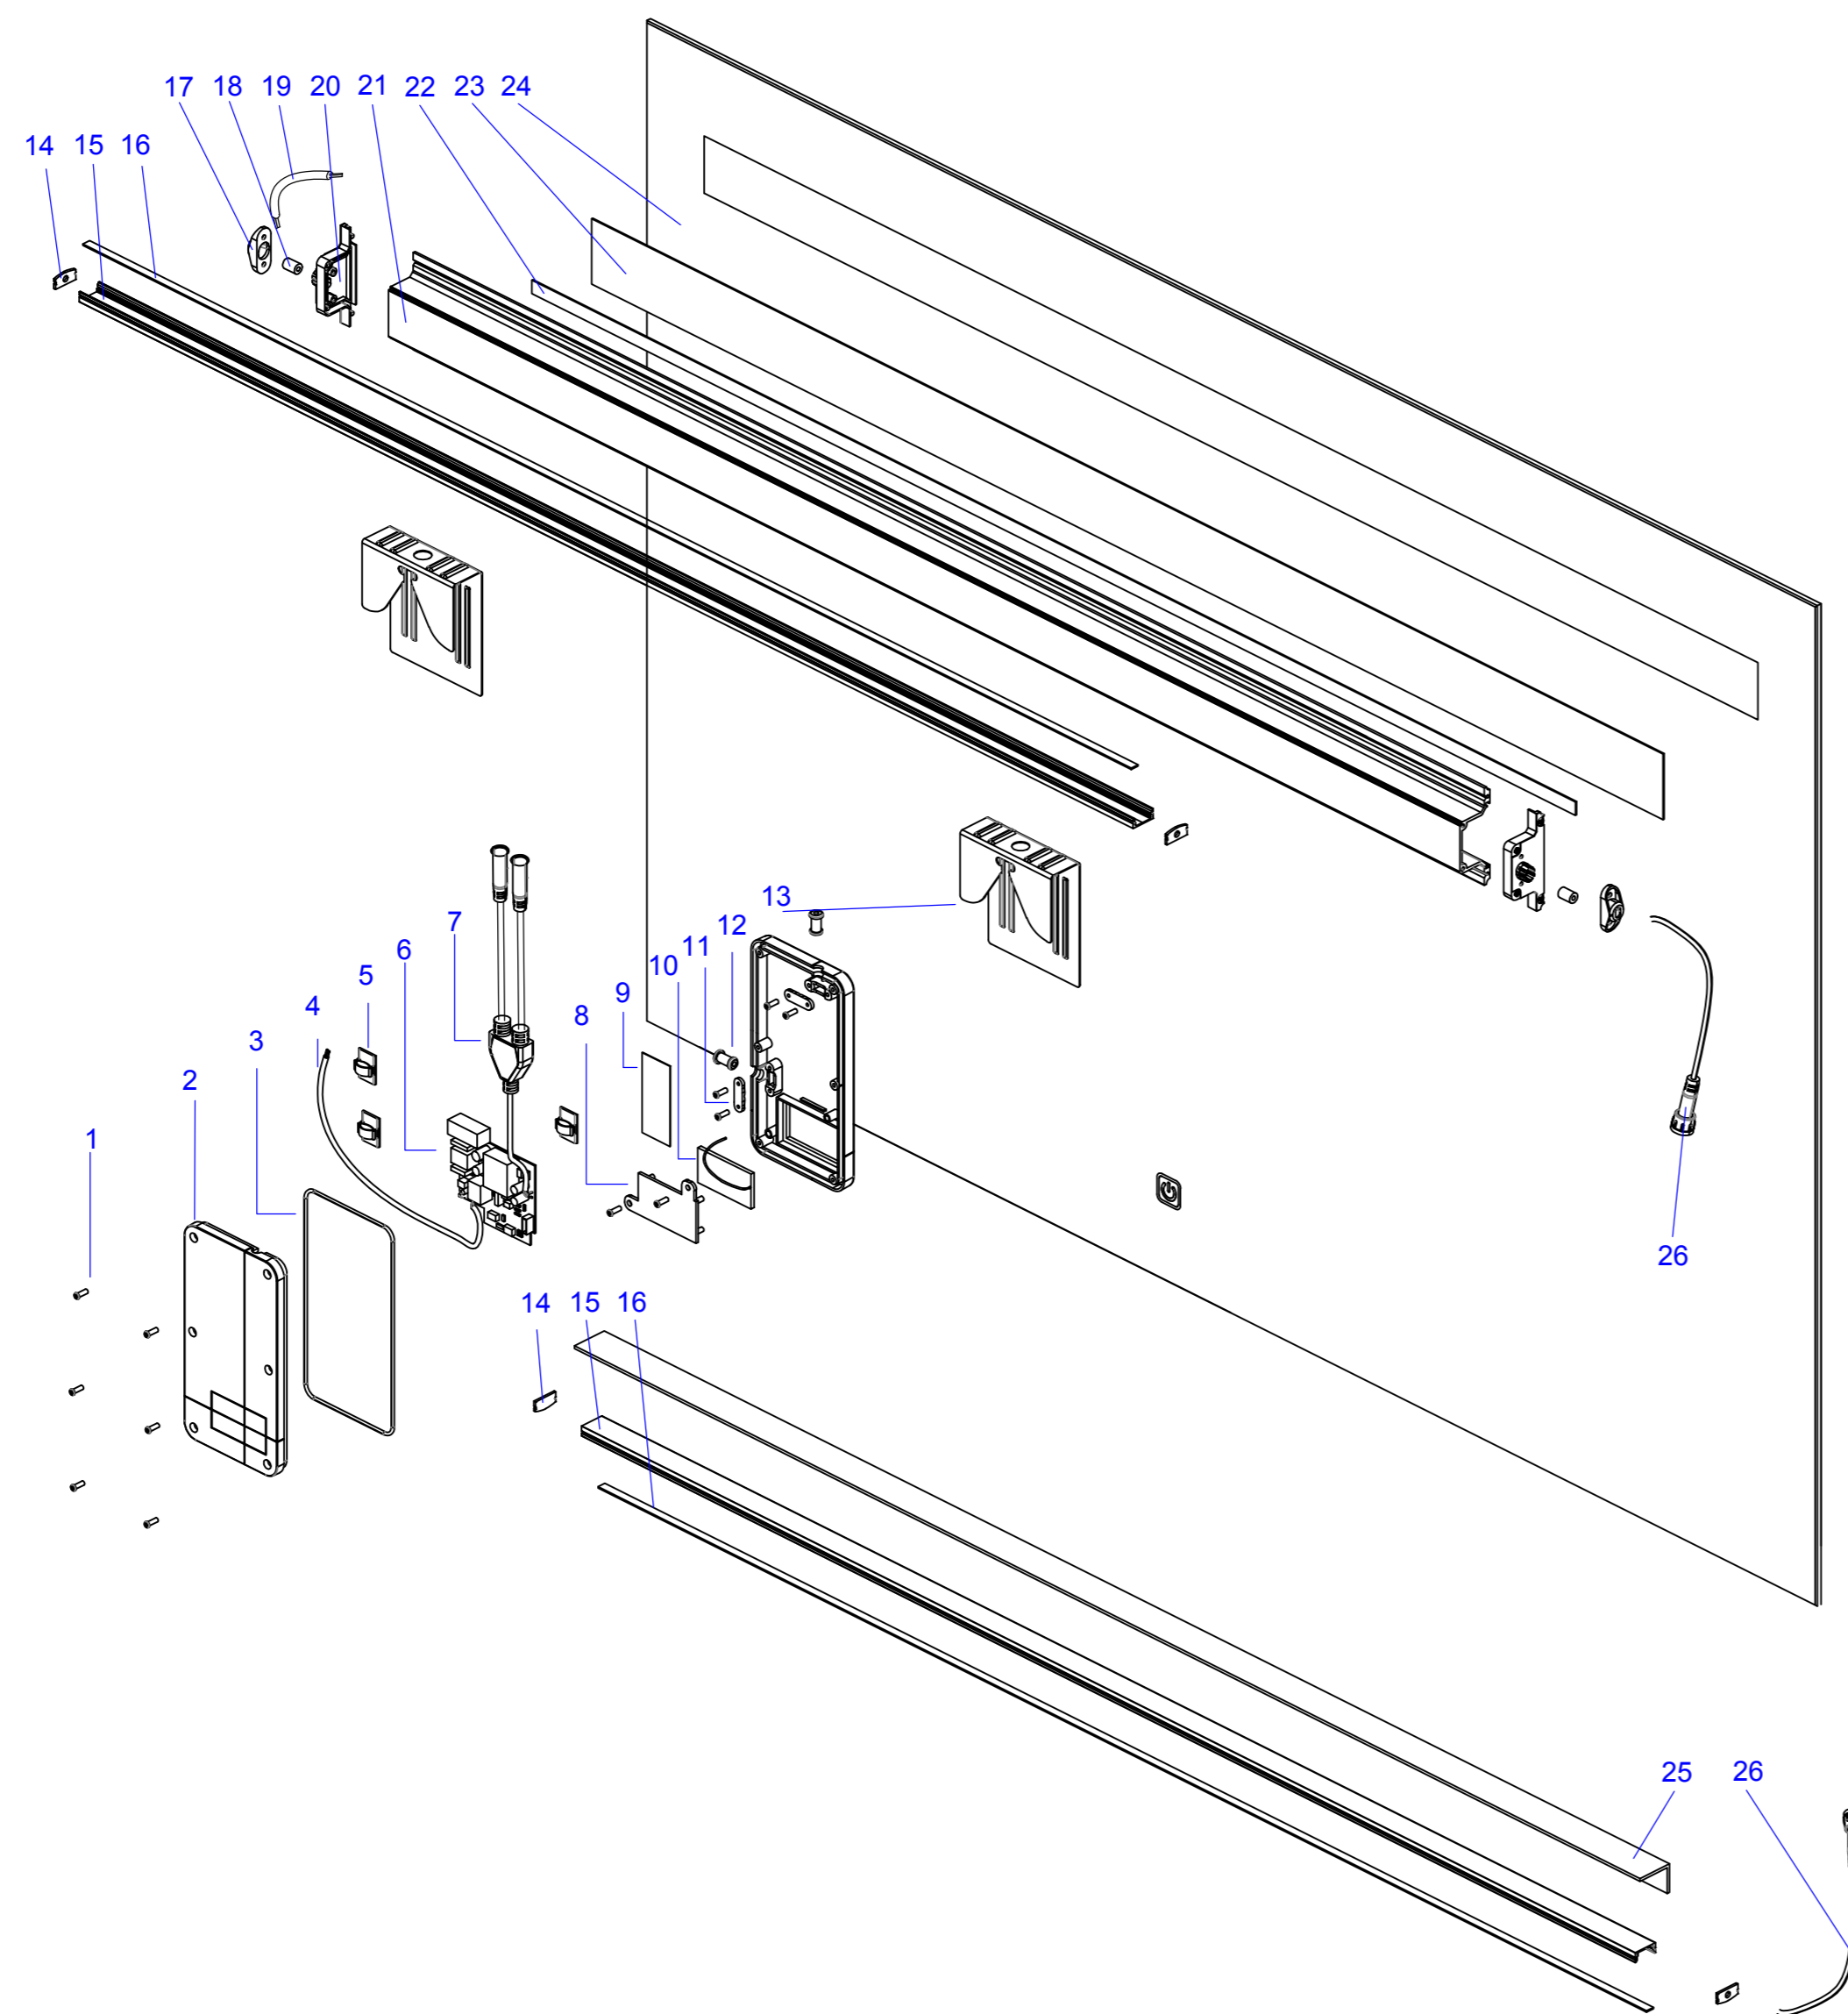

产品型号

M4022-10070

序号	名称	编 码	数量
1	Screw	LS-M3-10	12
2	Driver box housing	TY15080B20	1
3	waterproof ring	MF102145-1	1
4	cable	H05VVH2-F	1
5	Cable pressing button	GD19	4
6	driver	CL-30W-1W2A1L-05	1
7	waterproof cable female	A-02-18	1
8	tension disc	XK15080-30	1
9	double side tape	3M4950	1
10	touch screen	CL-W1-T1RN1L-05	1
11	Cable pressing button	XK026-6(3.5)BK	2
12	waterproof plug	MF15080-2	2
13	Hanger	GP96-25	2
14	Plug	YD-1205-1	4
15	aluminium housing	YD-1205	2
16	pcb board	M4022-1000-1	2
17	Cable pressing button	DT102BL31	2
18	waterproof plug	MF102BL8	2
19	cable	MF102145-1	1
20	Plug	DT102BL15	2
21	amp housing	XC102BL1000	1
22	pcb board	SF5060-920-4	1
23	cover	PM102BL1000	1
24	mirror	YJ4022-100	1
25	aluminium board	XC4022-91	1
26	waterproof cable female	A-02-18	2