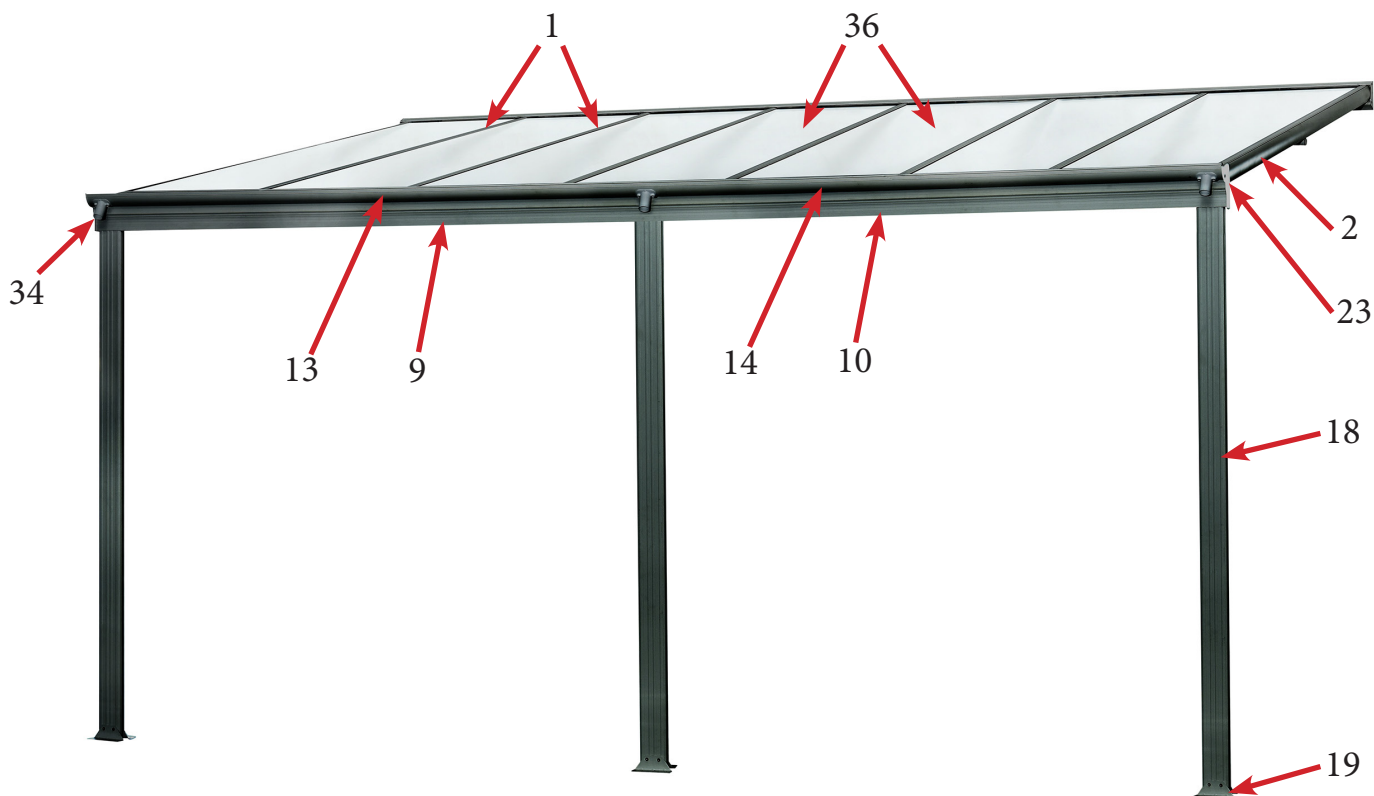

CIELO-4X3-N

ARMATURE

| | | | | |
|-----|--|--|--------|----|
| 1 | | | 2 68mm | x8 |
| 2 | | | 2 68mm | x2 |
| 3 | | | 2156mm | x2 |
| 4L | | | 2171mm | x1 |
| 4R | | | 2171mm | x1 |
| 5 | | | 80mm | x2 |
| 6 | | | 120mm | x4 |
| 14 | | | 731mm | x4 |
| 7L | | | 2171mm | x1 |
| 7R | | | 2171mm | x1 |
| 8L | | | 2171mm | x1 |
| 8R | | | 2171mm | x1 |
| 9L | | | 2171mm | x1 |
| 9R | | | 2171mm | x1 |
| 10L | | | 2171mm | x1 |
| 10R | | | 2171mm | x1 |
| 11 | | | 2156mm | x1 |
| 12 | | | 2150mm | x3 |

| | | |
|-----|--|-----|
| B1 | | x6 |
| B2 | | x3 |
| B4 | | x2 |
| B5L | | x1 |
| B5R | | x1 |
| B7 | | x2 |
| B8 | | x1 |
| B9 | | x1 |
| B10 | | x1 |
| B11 | | x1 |
| B12 | | x3 |
| R1 | | x1 |
| R2 | | x1 |
| R3 | | x1 |
| S8 | | x12 |
| S9 | | x3 |