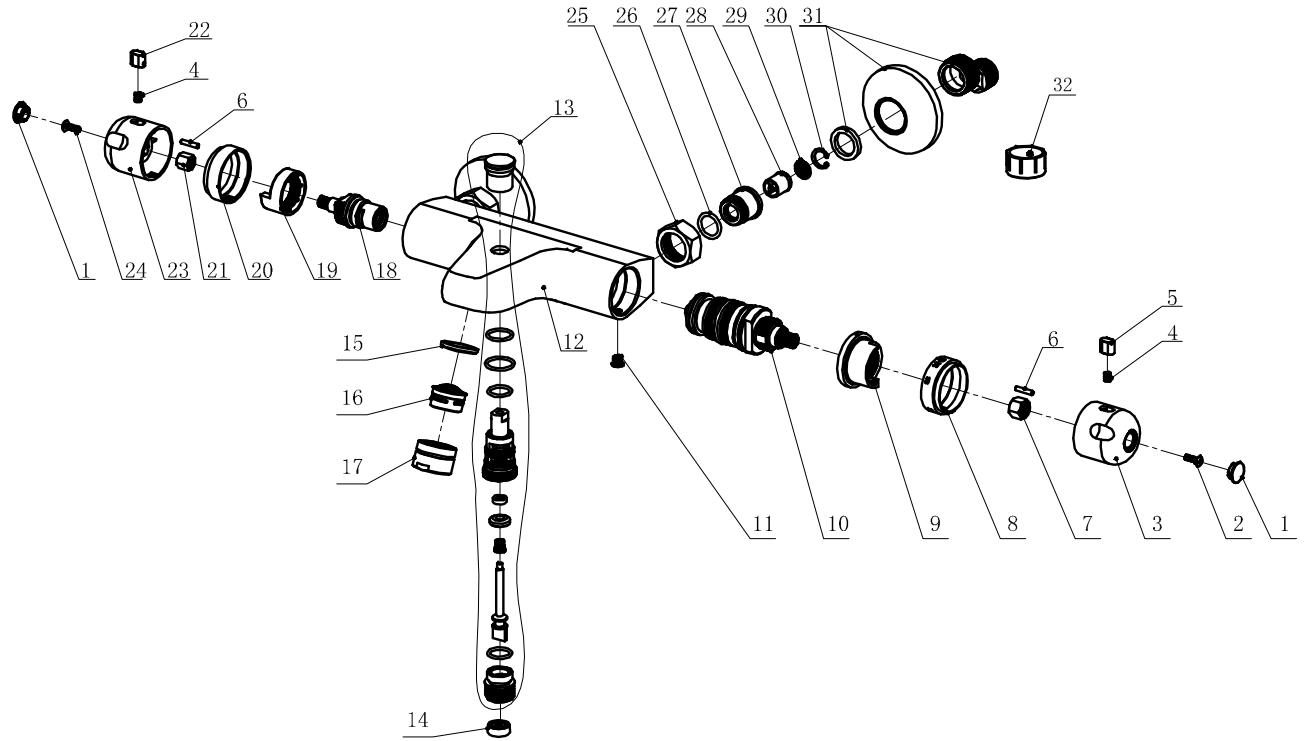

YH2203

技术要求

1. 成品料号为92042514CP-Ee.
2. EAN code:3276007177312.

32	thread cover	w09047	plastic	1
31	Rosette + Washer + S-leg kit	815005EA	-	2
30	circlip	g15059	SUS304	2
29	filter net	g11014	SUS304	2
28	check valve	816039	POM	2
27	inlet connector	c29434CPEA	Brass	2
26	O ring	m19181N	EPDM	2
25	hexagon nut	c23003CPA	Brass	2
24	screw	g24149	SUS304	1
23	quick-closed handle	t06079CPA	ABS	1
22	green button	t35039GN	ABS	1
21	splin insert	c16011/2	Brass	1
20	scale ring	t38035BK	ABS	1
19	dowel ring	t15017BK	ABS	1
18	quick-closed cartridge	812006E/A/788	Brass	1
17	aerator housing	d10033CPA	Brass	1
16	aerator insert	v12066	POM	1
15	washer	m26427N	EPDM	1
14	flow regulator	816131	-	1
13	diverter cartridge	diverter/YH2203	-	1
12	body	a01149CPSA/889/946	Brass	1
11	screw	g24002CPA	SUS304	1
10	thermostatic cartridge	814084E/788	Brass	1
9	dowel ring	t15010BK/082	ABS	1
8	scale ring	t38035BK/081	ABS	1
7	splin insert	c16028/2	Brass	1
6	dowel pin	g36007/6	SUS304	2
5	red button	t35039RD	ABS	1
4	spring	g25012	SUS304	2
3	thermostatic handle	t06080CPA	ABS	1
2	screw	g24150	SUS304	1
1	plug	t43006CPA	ABS	2
Code	Description	Spare Part No.	Material	Usage