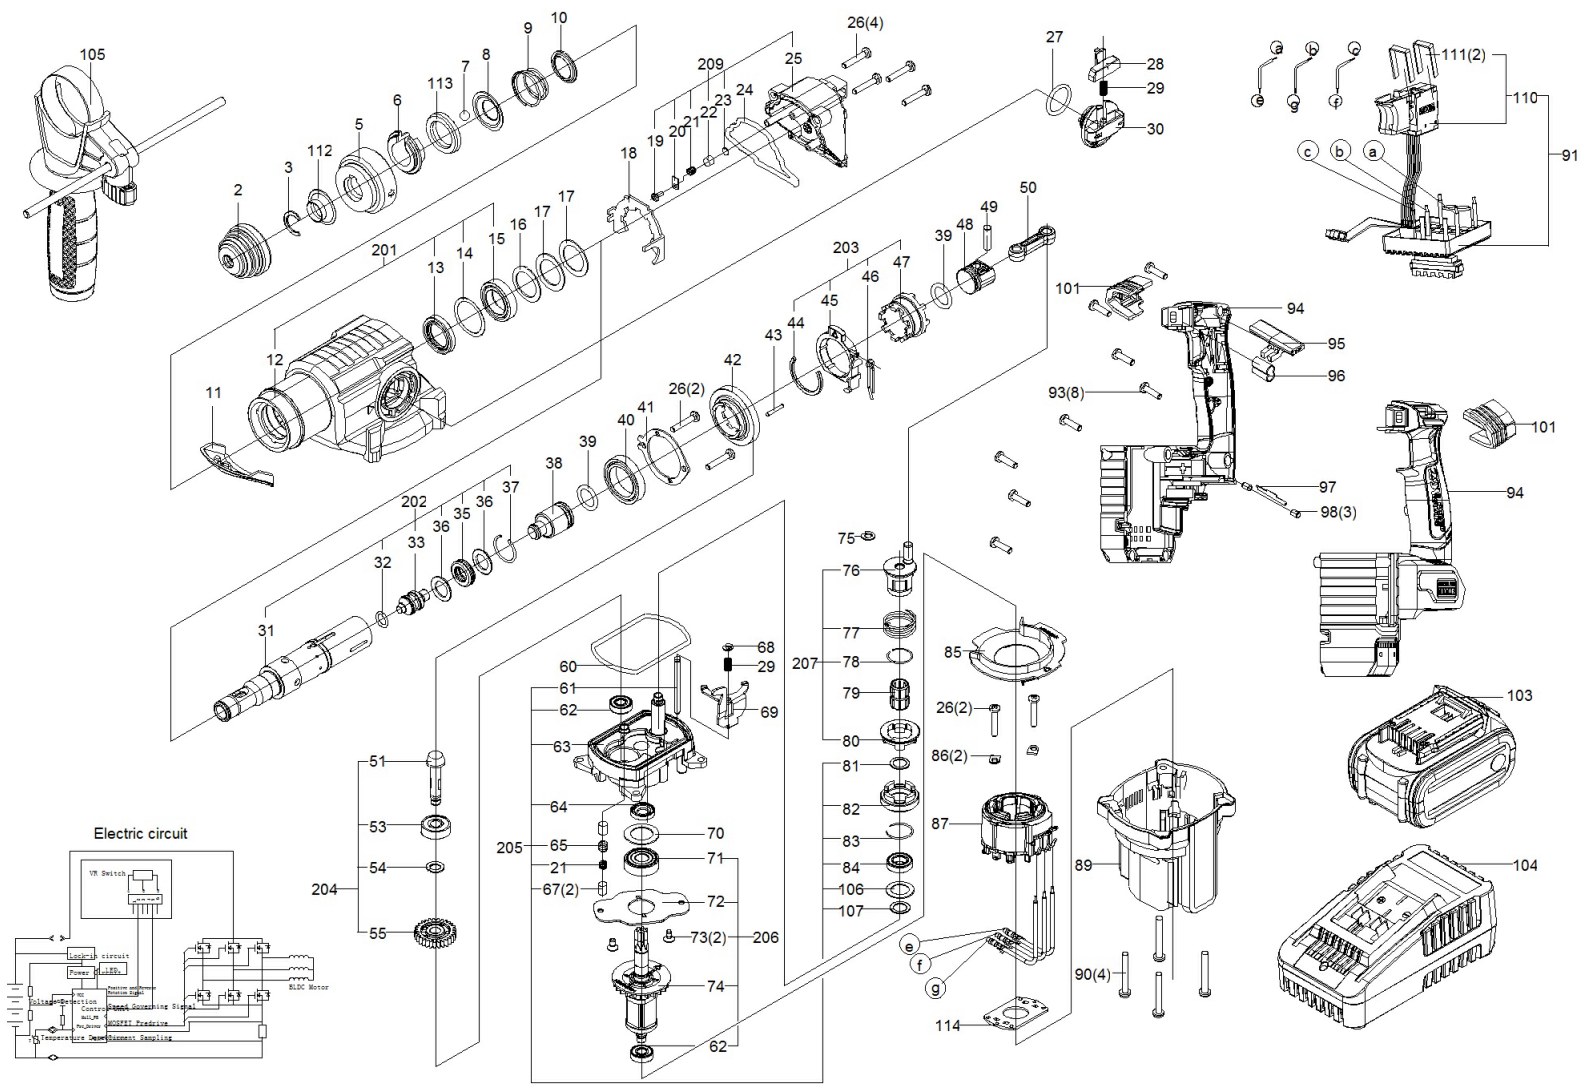

WX380

WX380

	Part No	Description	Qty
2	50032950	Dustproof Cover	1
3	50041791	Clamping ring	1
5	50038107	Slide Sleeve	1
6	50038104	Steel Sleeve	1
7	50033522	Steel ball	1
8	50034666	Baffle plate	1
9	50013652	Compression Spring	1
10	50034642	Ring2	1
11	50034658	Box cover	1
12	50034637	Gear Box Body	1
13	50034650	Oil Seal	1
14	50023864	Washer	1
15	50026932	Ball Bearing	1
16	50034640	Washer	1
17	50034684	Washer	2
18	50036587	Locking plate	1
19	50026763	Screw	1
20	50034629	Press plate	1
21	50034683	Compression spring	2
22	50033847	Flet Plug	1

WX380

	Part No	Description	Qty
23	50034618	Rubber cushion	1
24	50034670	Seal ring	1
25	50036449	End cap	1
26	50026178	Screw	8
27	50023844	O Rings	1
28	50035645	Slide Button	1
29	50021131	Compression Spring	2
30	50034665	Knob	1
31	50041555	Sleeve	1
32	50034656	O-ring	1
33	50041968	Hammer staff	1
35	50034647	Anti Vibration Gasket	1
36	50034617	Holding Cover 1	2
37	50034632	Circlip	1
38	50041556	Striker	1
39	50013666	O-ring	2
40	50022048	Bearing	1
41	50034661	Bearing press plate	1
42	50037826	Conic Gear	1
43	50022232	Cylindrical Pin	1

WX380

	Part No	Description	Qty
44	50034686	Clamping ring	1
45	50034657	Torsion spring support plate	1
46	50034679	Different torsional spring	1
47	50034675	Clutch Sleeve 2	1
48	50041249	Piston Pin	1
49	50034641	Piston Pin	1
50	50041247	Linkage	1
51	50040068	Gear Shaft I	1
53	50029355	Ball Bearing	1
54	50000988	Washer	1
55	50040069	Gear 1	1
60	50034671	Seal gasket	1
61	50034639	Pin Shaft	1
62	50034938	Ball Bearing 619	2
63	50034674	Middle cover	1
64	50034651	Oil Seal	1
65	50035300	Rubber sleeve	1
67	50028964	Felt Seal	2
68	50016569	E_Ring	1
69	50034625	Pendulum Fork	1

WX380

🗨	Part No	Description	Qty
202	50041559	Outprut Shaft Set	1
203	50034944	Clutch Sleeve 2 Assembly	1
204	50037828	Middle Shaft I Assembly	1
205	50034946	Center Cover Assembly	1
206	50041348	Rotor Set	1
207	50034948	Gear 2 Assembly	1
209	50036588	Stopples Assembly	1