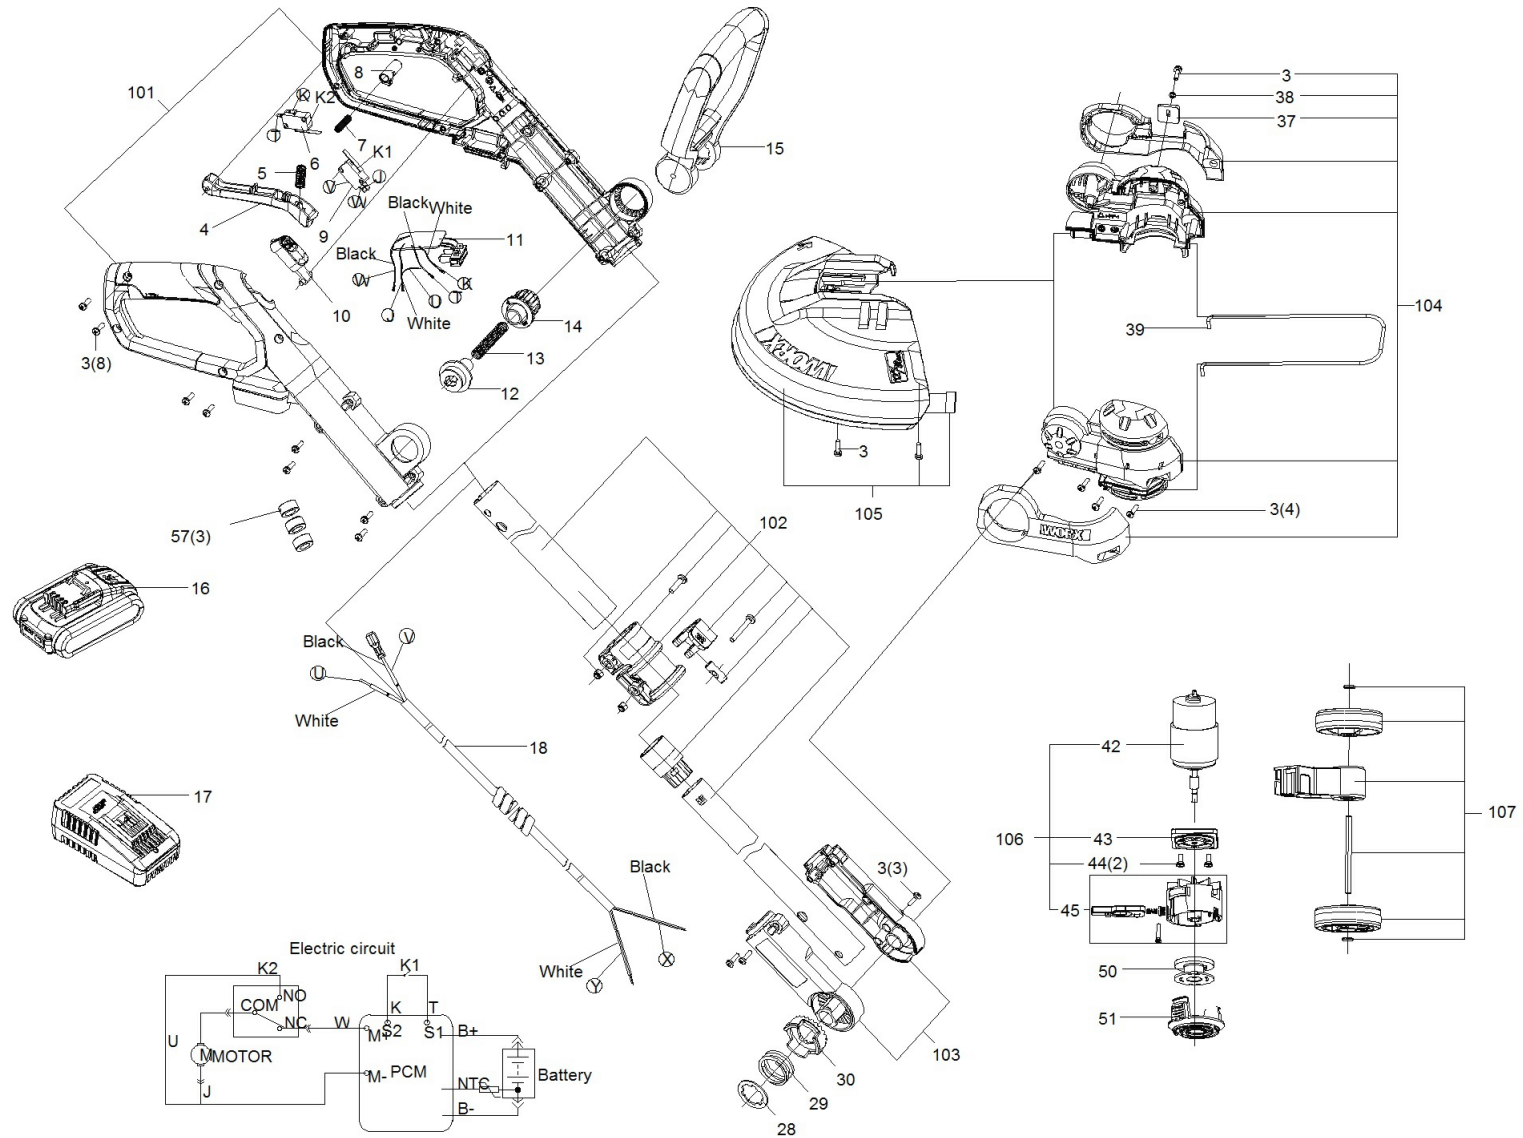

WG163E.2

WG163E.2

	Part No	Description	Qty
3	50002914	Self tapping screw	18
4	50024067	Trigger	1
5	50019933	Compression Spring	1
6	50024066	Swith	1
7	50000616	Compression spring	1
8	50029266	Button	1
9	50025229	Swith	1
10	50029267	Buttom	1
11	50031967	Power Supply Board	1
12	50029269	Detent Block	1
13	50029270	Compression Spring	1
14	50029271	Lock Off Button	1
15	50029272	Auxiliary Handle	1
16	50032288	"Battery Pack(Li-ion,2.0Ah,20V) WA3551"	1
17	50036688	"Charger(100-240V,2.0Ah,20V)WA3880"	1
18	50031968	Coiled Cable	1
28	50007290	cover	1
29	50000688	spring	1
30	50007291	slide gear	1
37	50024091	Clamping Plate	1

WG163E.2

	Part No	Description	Qty
38	50003059	Spring washer	1
39	50029279	Flower Guard Wire	1
42	50032025	Motor	1
43	50029284	Fixing Block	1
44	50022575	Screw Washer	2
45	50029285	Drum Assembly	1
50	50015034	Spool & Line WA0004	1
51	50006531	Cutting head cover	1
101	50031970	Handle Assembly	1
102	50029274	Telescope Tube Assembly	1
103	50029275	Left/Right Sheath	1
104	50029276	Housing Assembly	1
105	50029280	Guard Assembly	1
106	50033594	Motor assembly	1
107	50024097	Roller Set WA0043	1