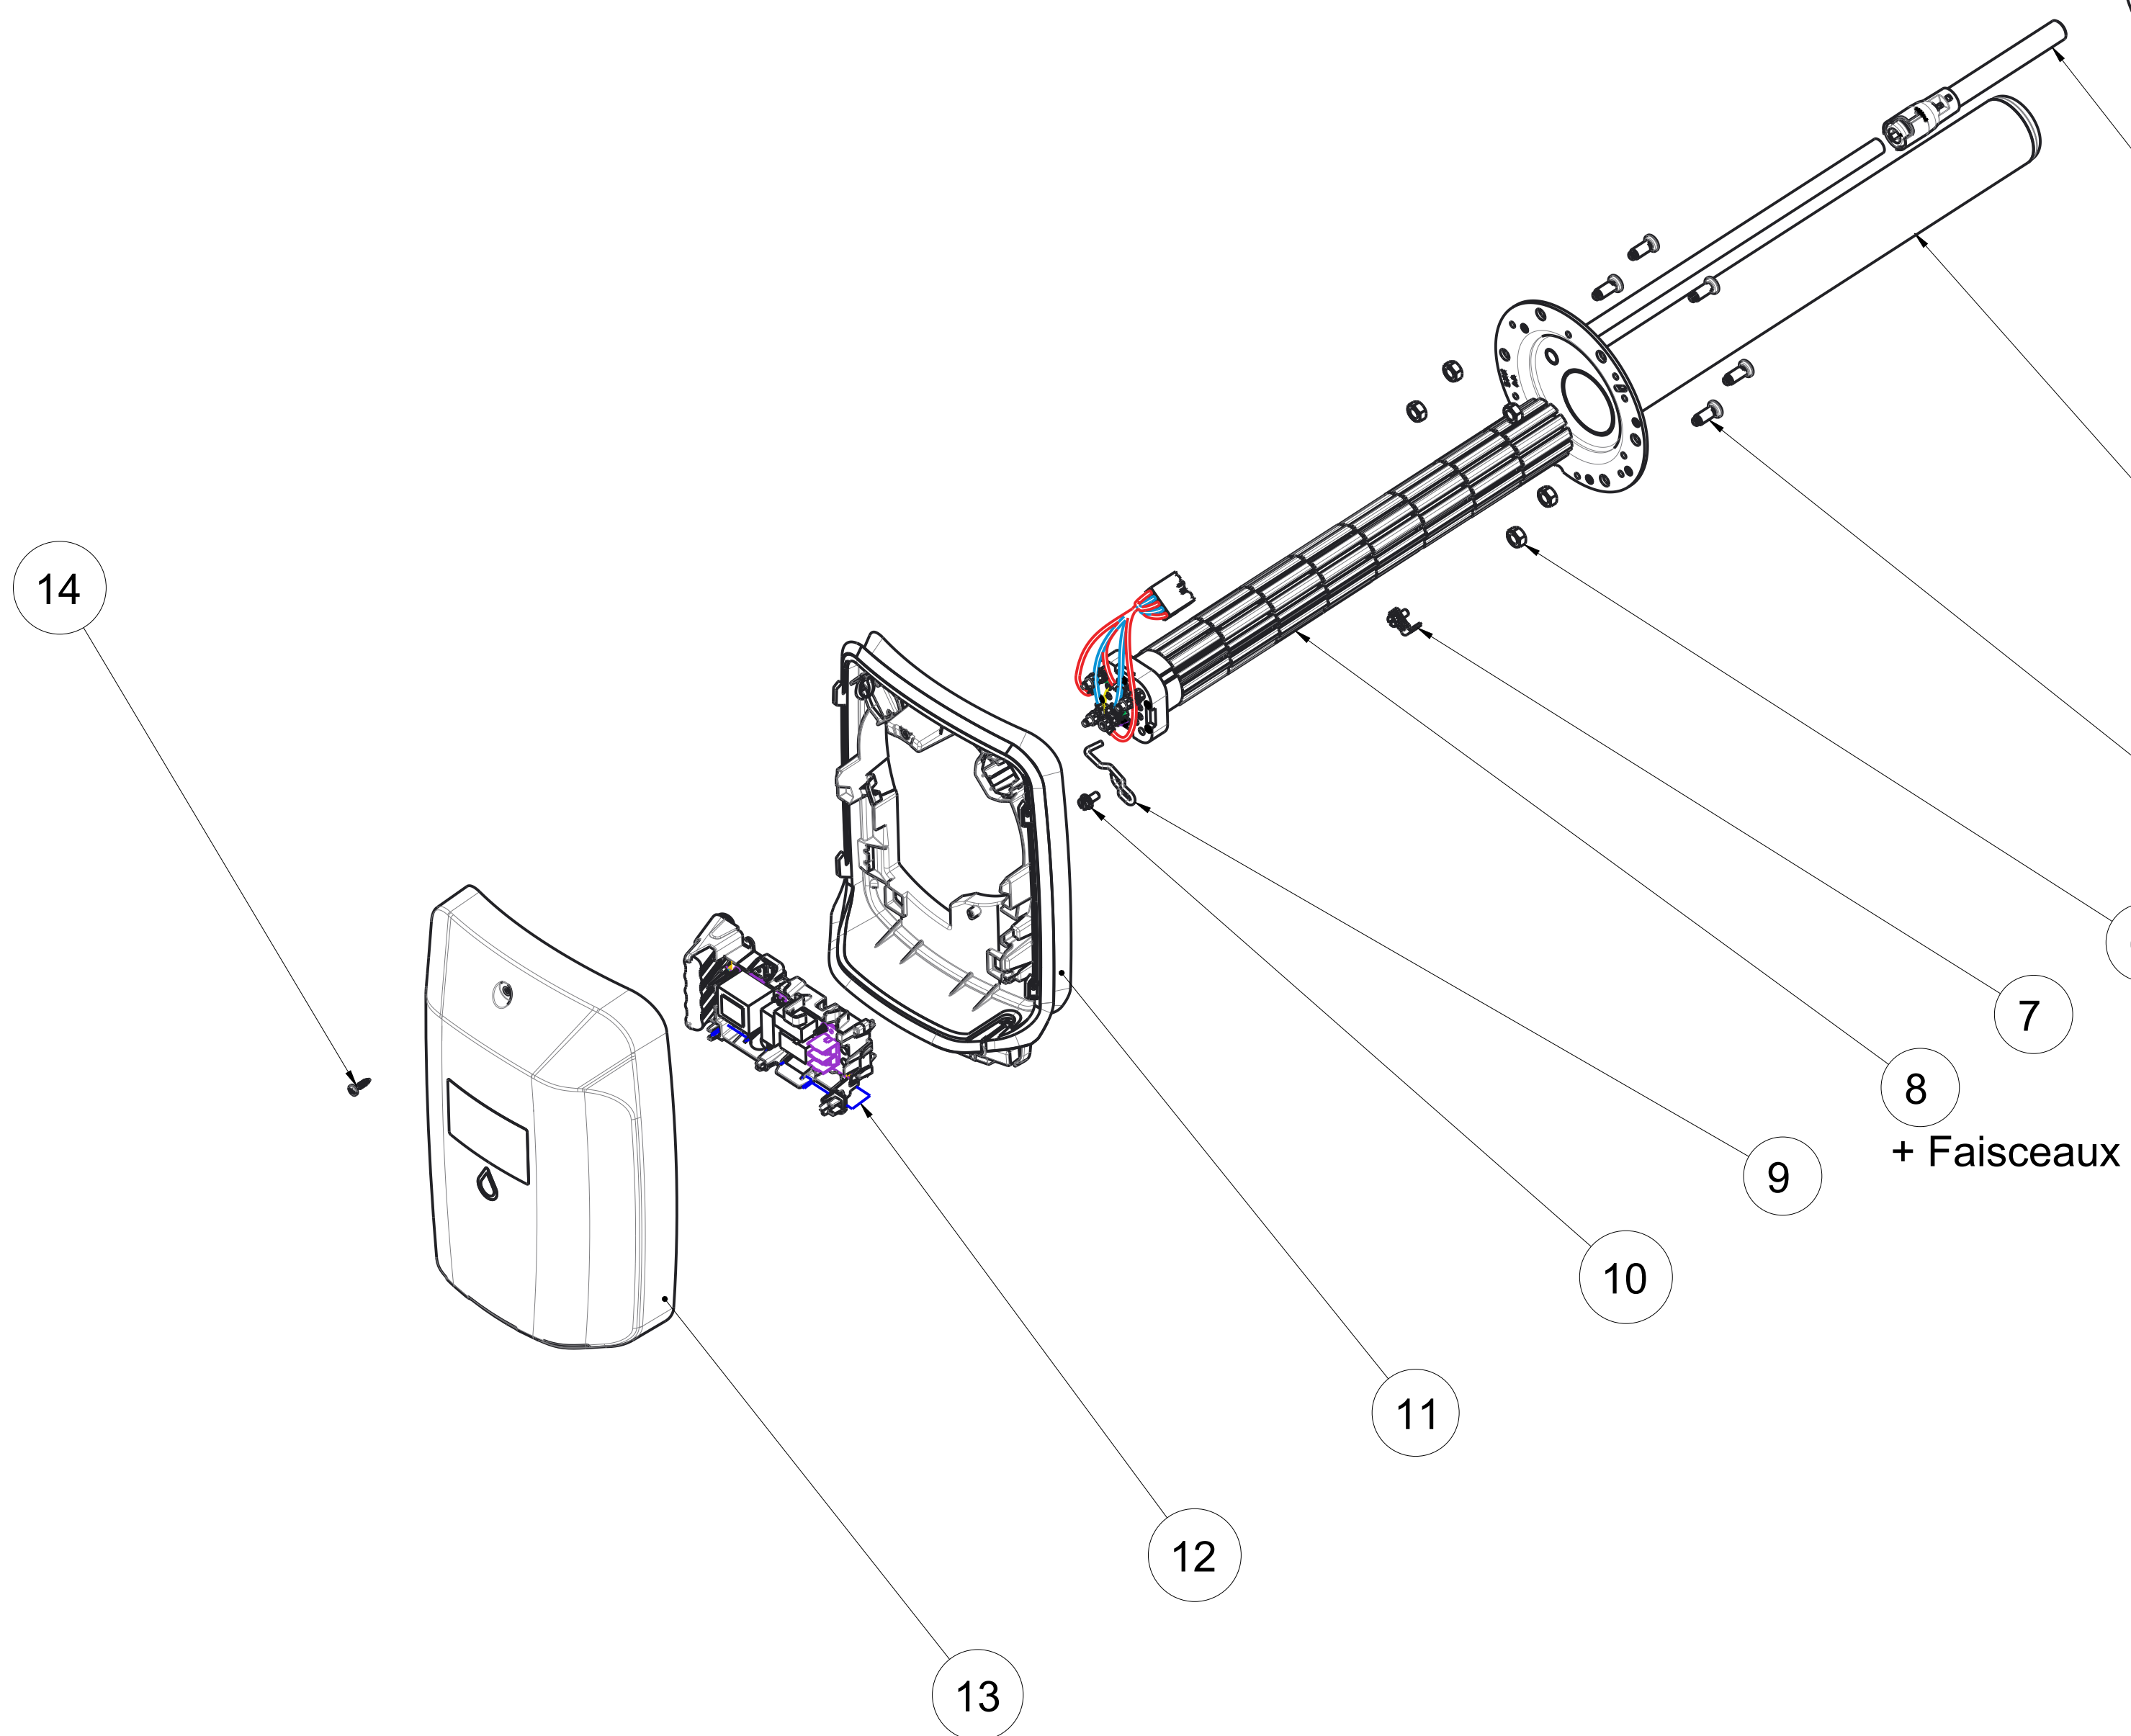

A		26/04/2021	CREATION			igs	iss
Ind	Date	Modification		Avis/DM	Modif par		
		drawn by	checked by	status	ERP ID	folio	
creation date		CE_VS-MC_HDG1_300L		PLM ID	REV.	1 / 3	
size	scale			00U06984750	A		
A0	1/4						

This drawing can't be, without authorization, neither copied, neither reproduced, or communicated to third. Law of July 14, 1858 on the drawings and the models.

Ind		Date	Modification	status	Avis/DM	Modif par
VOIR FOLIO 1						
GROUP ALANTIC		creation date	CE_VS-MC_HDG1_300L	PLM ID	00U06984750	folio 2 / 3 REV. A
size AO	scale 1/4	This drawing can be, without authorisation, neither copied, neither reproduced, or communicated to third. Law of July 14, 1985 on the drawings and the models.				A

		VOIR FOLIO 1				
Intr	Date	Modification		Avis/DM	Modif par	
		drawn by	checked by	status	ERP ID	folio
						3 / 3
	creation date	CE_VS-MC_HDG1_300L			PLM ID	REV.
					00U06984750	A
size	scale	This drawing can't be, without autorisation, neither copied, neither reproduced, or communicated to third. Law of July 14, 1993 on the drawings and the models.				
A0	1/10					
	C	B			A	