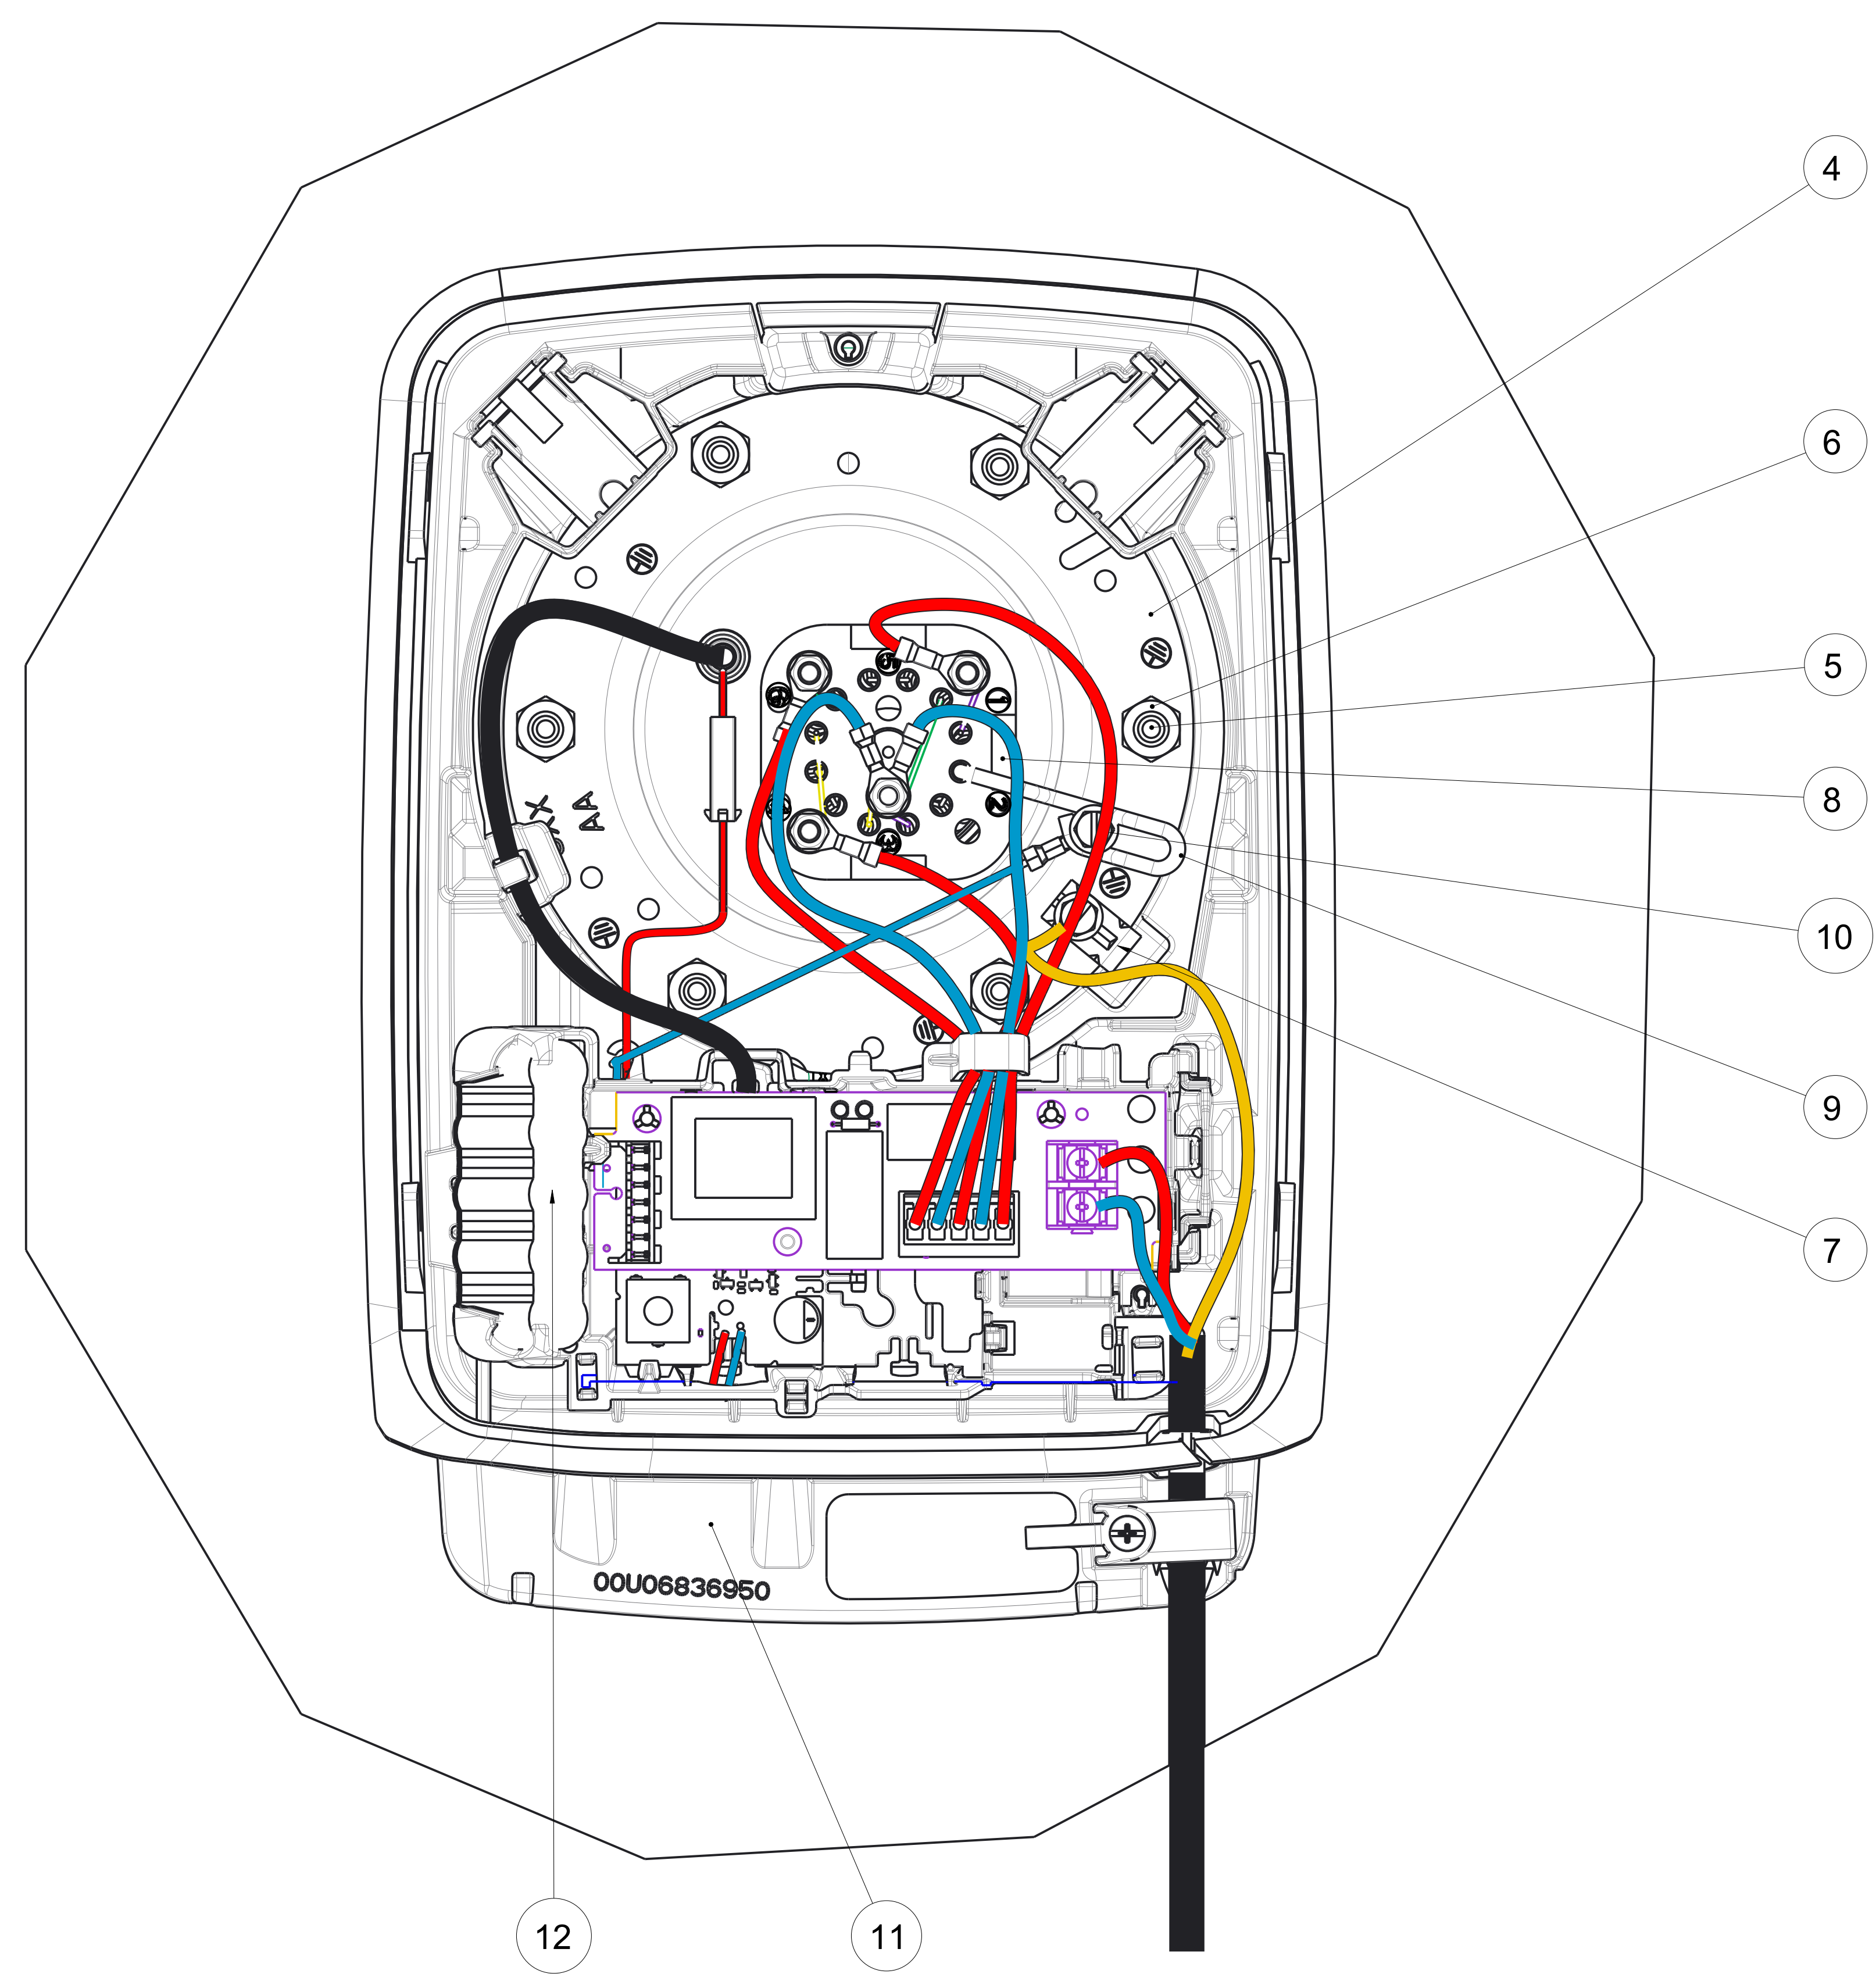

A		26/04/2021	CREATION			igs	iss
Ind	Date	Modification		Avis/DM	Modif par		
		drawn by	checked by	status	ERP ID	folio	
creation date		CE_VS-MC_HDG1_300L		PLM ID	REV.	1 / 3	
size	scale			00U06984750	A		
A0	1/4						

This drawing can't be, without authorization, neither copied, neither reproduced, or communicated to third. Law of July 14, 1858 on the drawings and the models.

Ind		Date	Modification	status	Avis/DM	Modif par
VOIR FOLIO 1						
GROUP ALANTIC		creation date	CE_VS-MC_HDG1_300L	PLM ID	00U06984750	folio 2 / 3 REV. A
size AO	scale 1/4	This drawing can be, without authorisation, neither copied, neither reproduced, or communicated to third. Law of July 14, 1985 on the drawings and the models.				A

		VOIR FOLIO 1				
Intr	Date	Modification		Avis/DM	Modif par	
		drawn by	checked by	status	ERP ID	folio
						3 / 3
	creation date	CE_VS-MC_HDG1_300L			PLM ID	REV.
					00U06984750	A
size	scale	This drawing can't be, without autorisation, neither copied, neither reproduced, or communicated to third. Law of July 14, 1993 on the drawings and the models.				
A0	1/10					
	C	B			A	