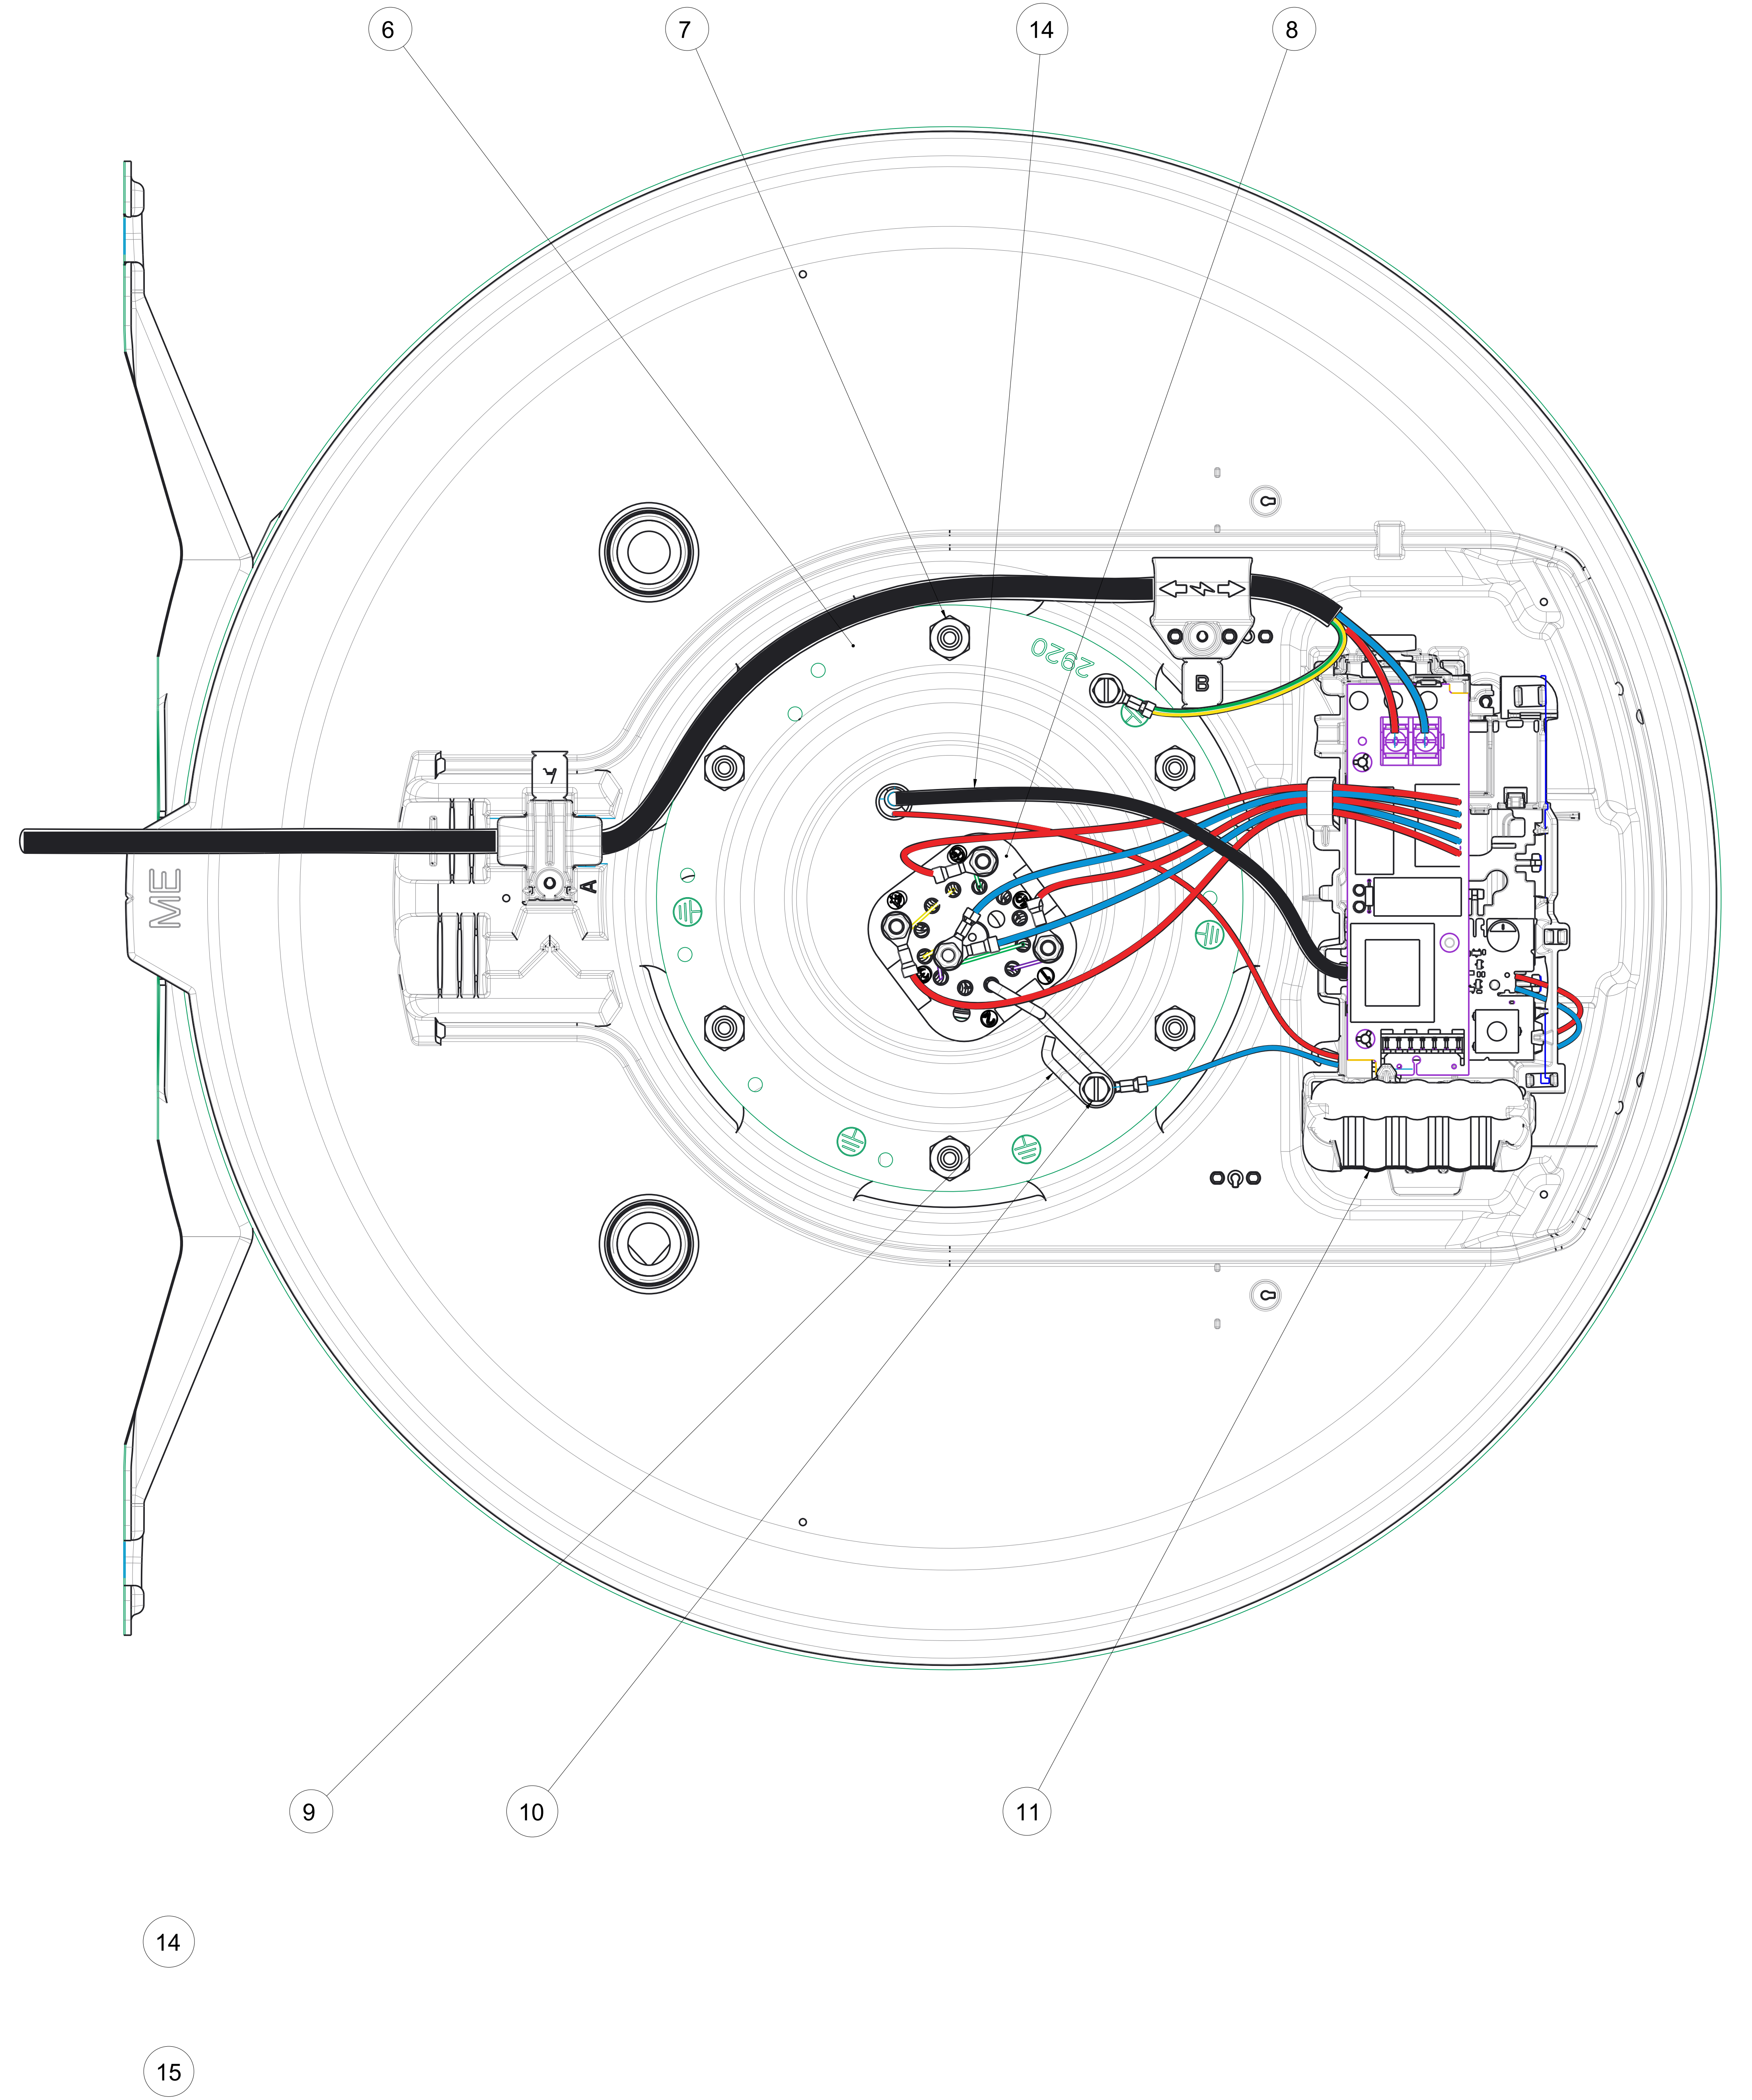

-						-		-	
A	04/08/2020	CREATION PLAN CE VM ME HDG1 200 LITRES						-	R. RINGLER
Intd	Date	Modification		status		Avis/DM	Modif par		
GROUP ATLANTIC		drawn by	checked by	status	ERP ID	folio			
creation date		CE_VM-ME_HDG1_200L			00U06913290	1 / 2			
10.jul.-2020 16:25					PLM ID	REV.			
size					00U06913290	A			
A0	scale			This drawing can't be, without authorization, neither copied, neither reproduced, or communicated to third. Law of July 14, 1880 on the drawings and the models.					
C	1/9								

A		04/08/2020 CREATION PLAN CE VM ME HDG1 200 LITRES				R. RINGLER	
Ind	Date	Modification		status	Avis/DM	Modif par	
		drawn by	checked by		ERP ID	folio	
		creation date			00U06913290	2 / 2	
					PLM ID	REV.	
					00U06913290	A	
Size	scale	This drawing can't be, without authorization, neither copied, neither reproduced, or communicated to third. Law of July 14, 1985 on the drawings and the models.					
A0	C						