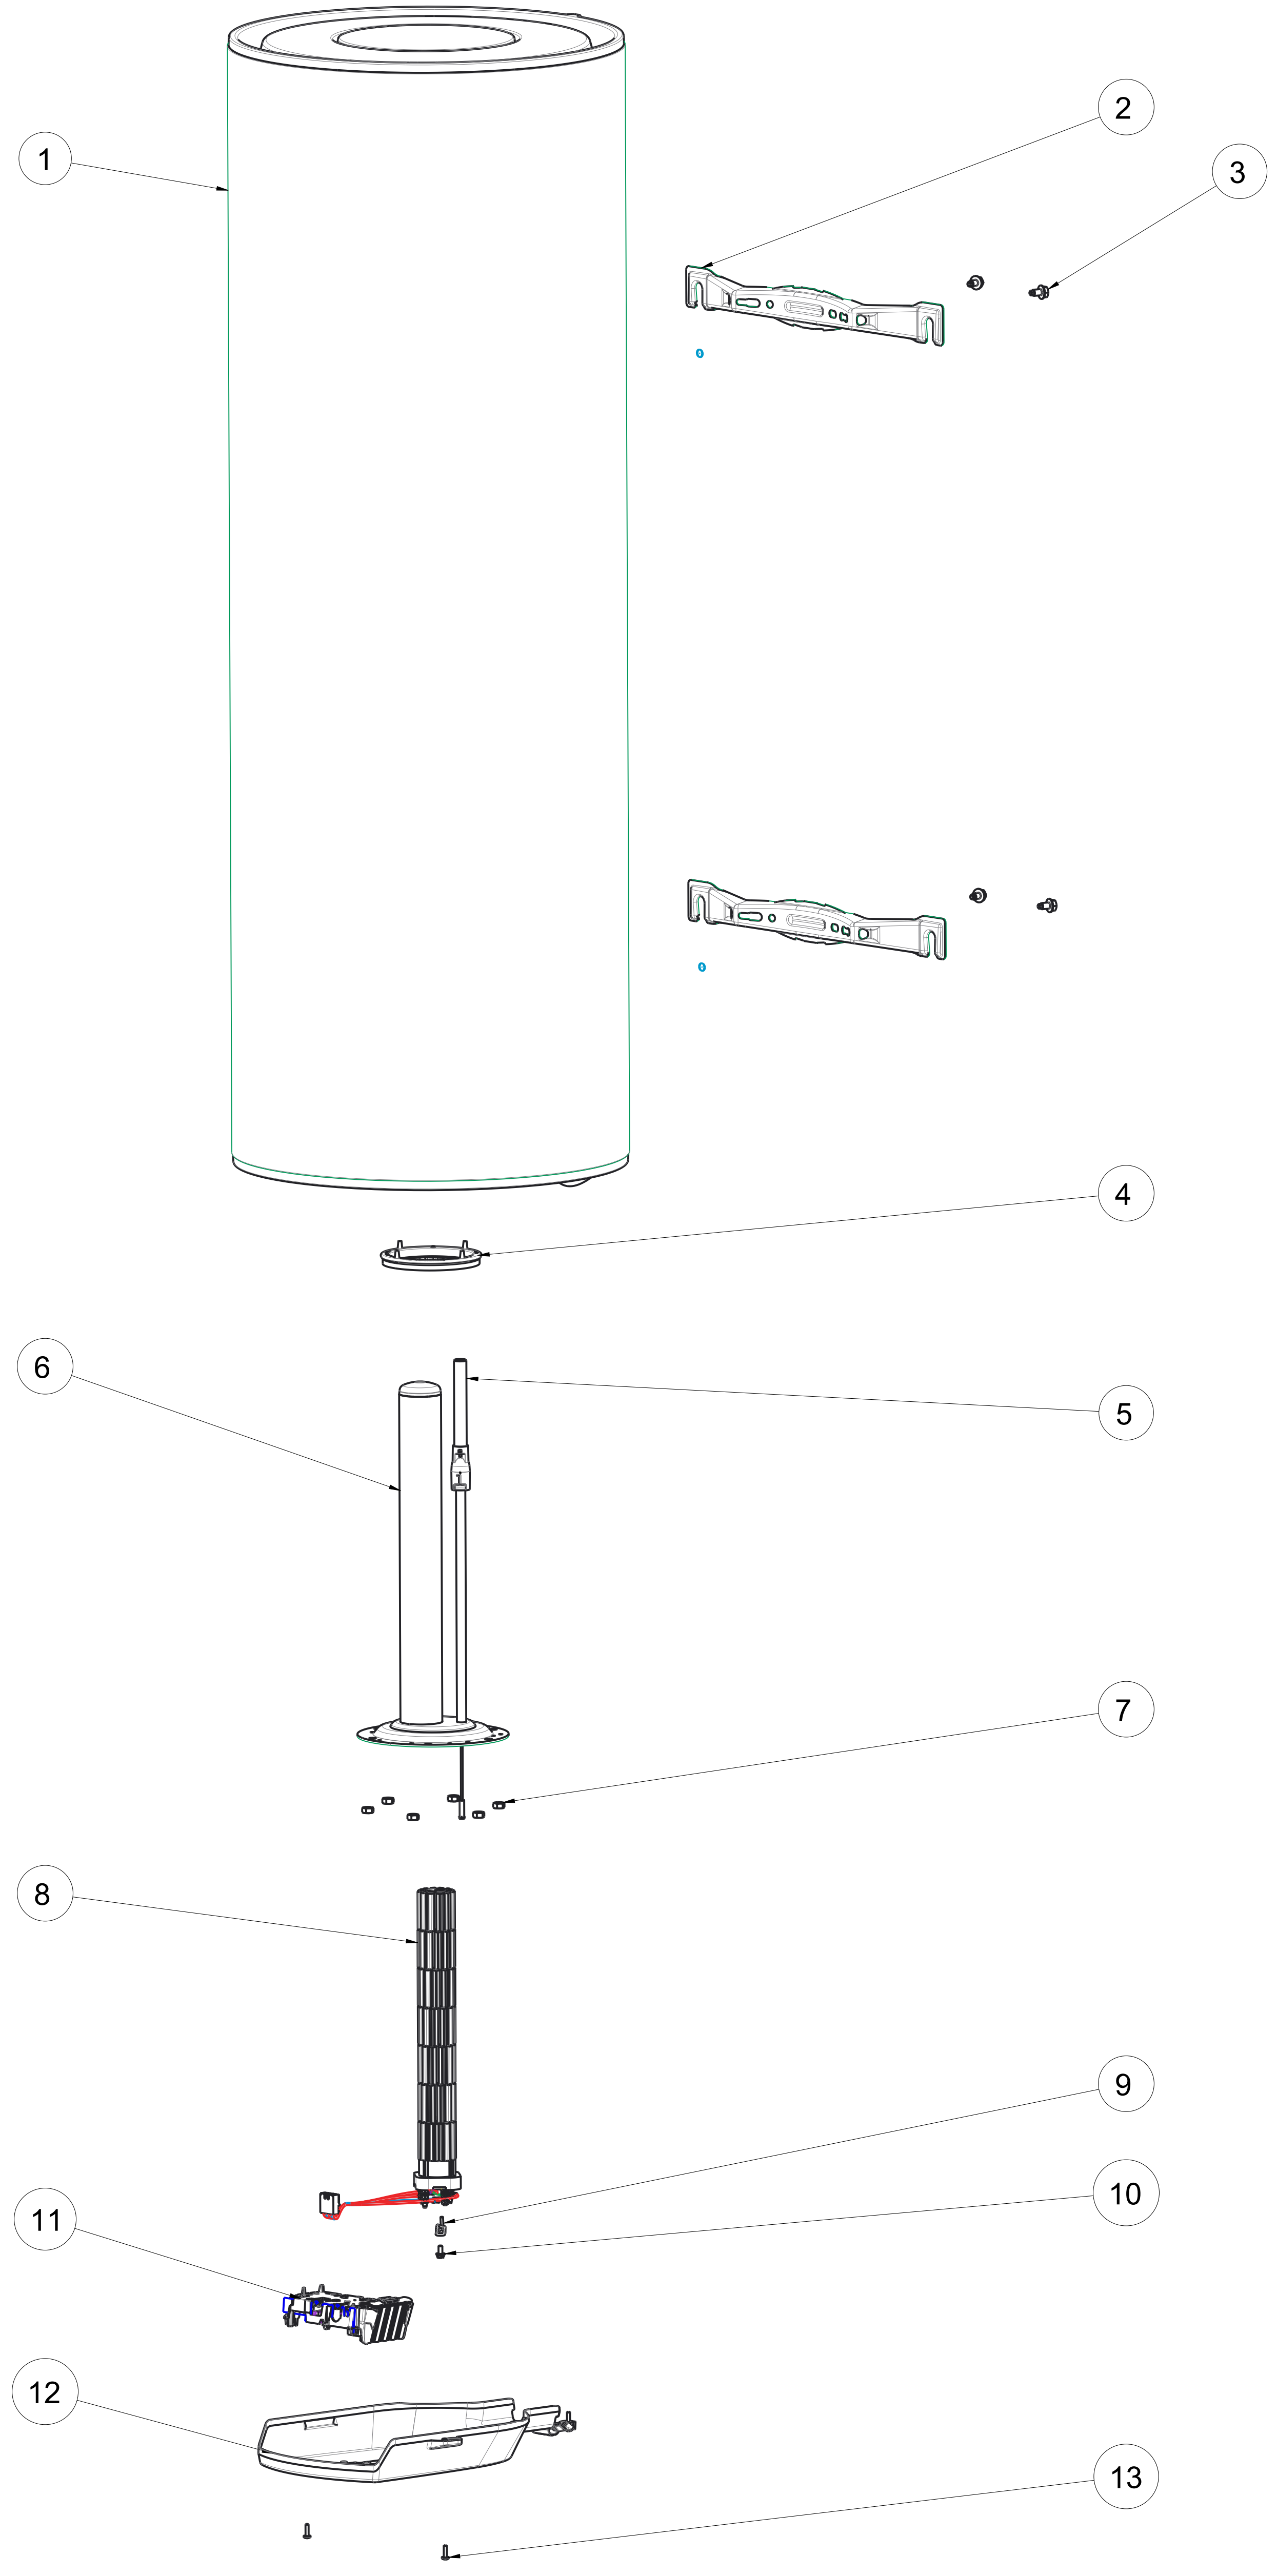

-						-		-	
A	04/08/2020	CREATION PLAN CE VM ME HDG1 200 LITRES						-	R. RINGLER
Intd	Date	Modification		status		Avis/DM	Modif par		
GROUP ATLANTIC		drawn by	checked by	status	ERP ID	folio			
creation date		CE_VM-ME_HDG1_200L			00U06913290	1 / 2			
10.jul.-2020 16:25					PLM ID	REV.			
size					00U06913290	A			
A0	scale			This drawing can't be, without authorization, neither copied, neither reproduced, or communicated to third. Law of July 14, 1880 on the drawings and the models.					
C	1/9								

A		04/08/2020 CREATION PLAN CE VM ME HDG1 200 LITRES				R. RINGLER	
Ind	Date	Modification		status	Avis/DM	Modif par	
		drawn by	checked by		ERP ID	folio	
		creation date			00U06913290	2 / 2	
					PLM ID	REV.	
					00U06913290	A	
Size	scale	This drawing can't be, without authorization, neither copied, neither reproduced, or communicated to third. Law of July 14, 1985 on the drawings and the models.					
A0	C						