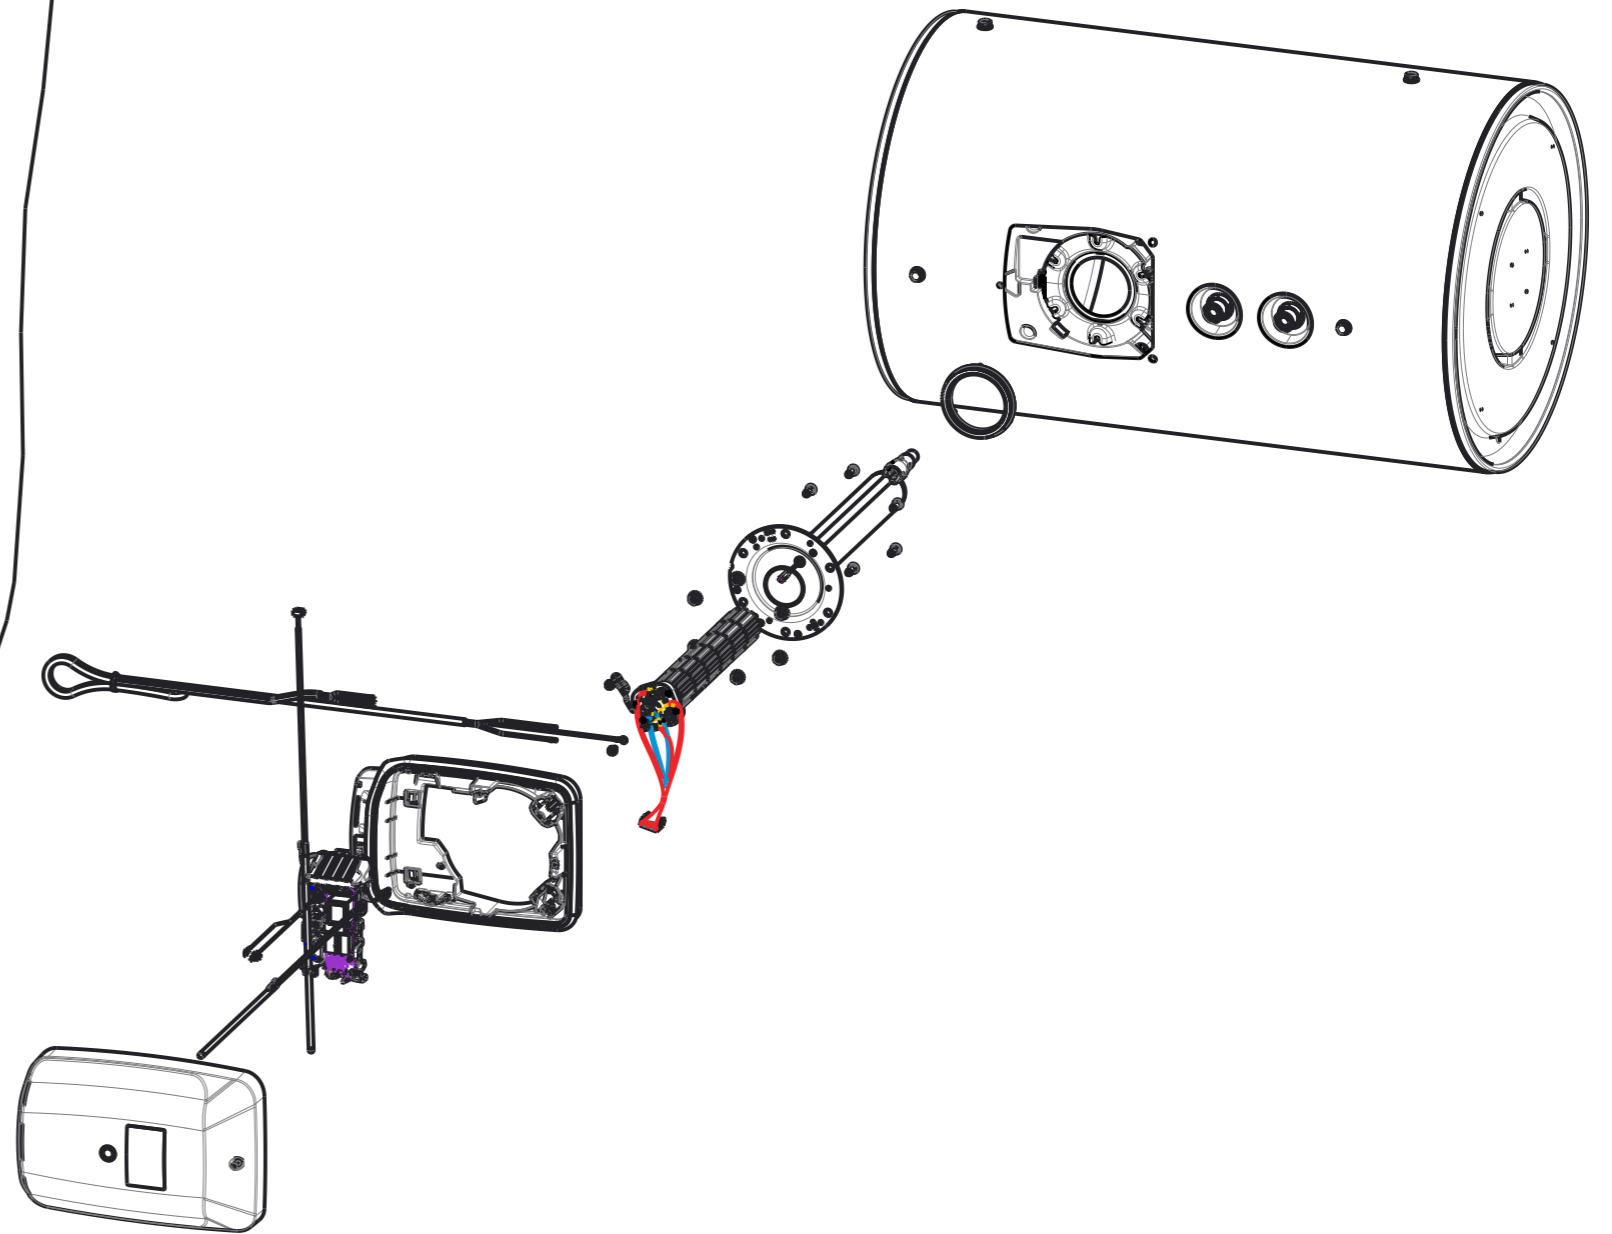

ECHELLE 1/2

	-	-	-	-	-
	-	-	-	-	-
	-	-	-	-	-
Ind	Date	Modification		Avis/DM	Modif par
		drawn by Inauroy	checked by -	status	ERP ID 00U07186990 folio 1 / 1
creation date 04/10/2021	CE_HM_ME_T4_100L			PLM ID 00U07186990	REV. A
size A3	scale 1/10	<p>This drawing can't be, without authorization, neither copied, neither reproduced, or communicated to thirds. Law of July 14, 1909 on the drawings and the models.</p>			