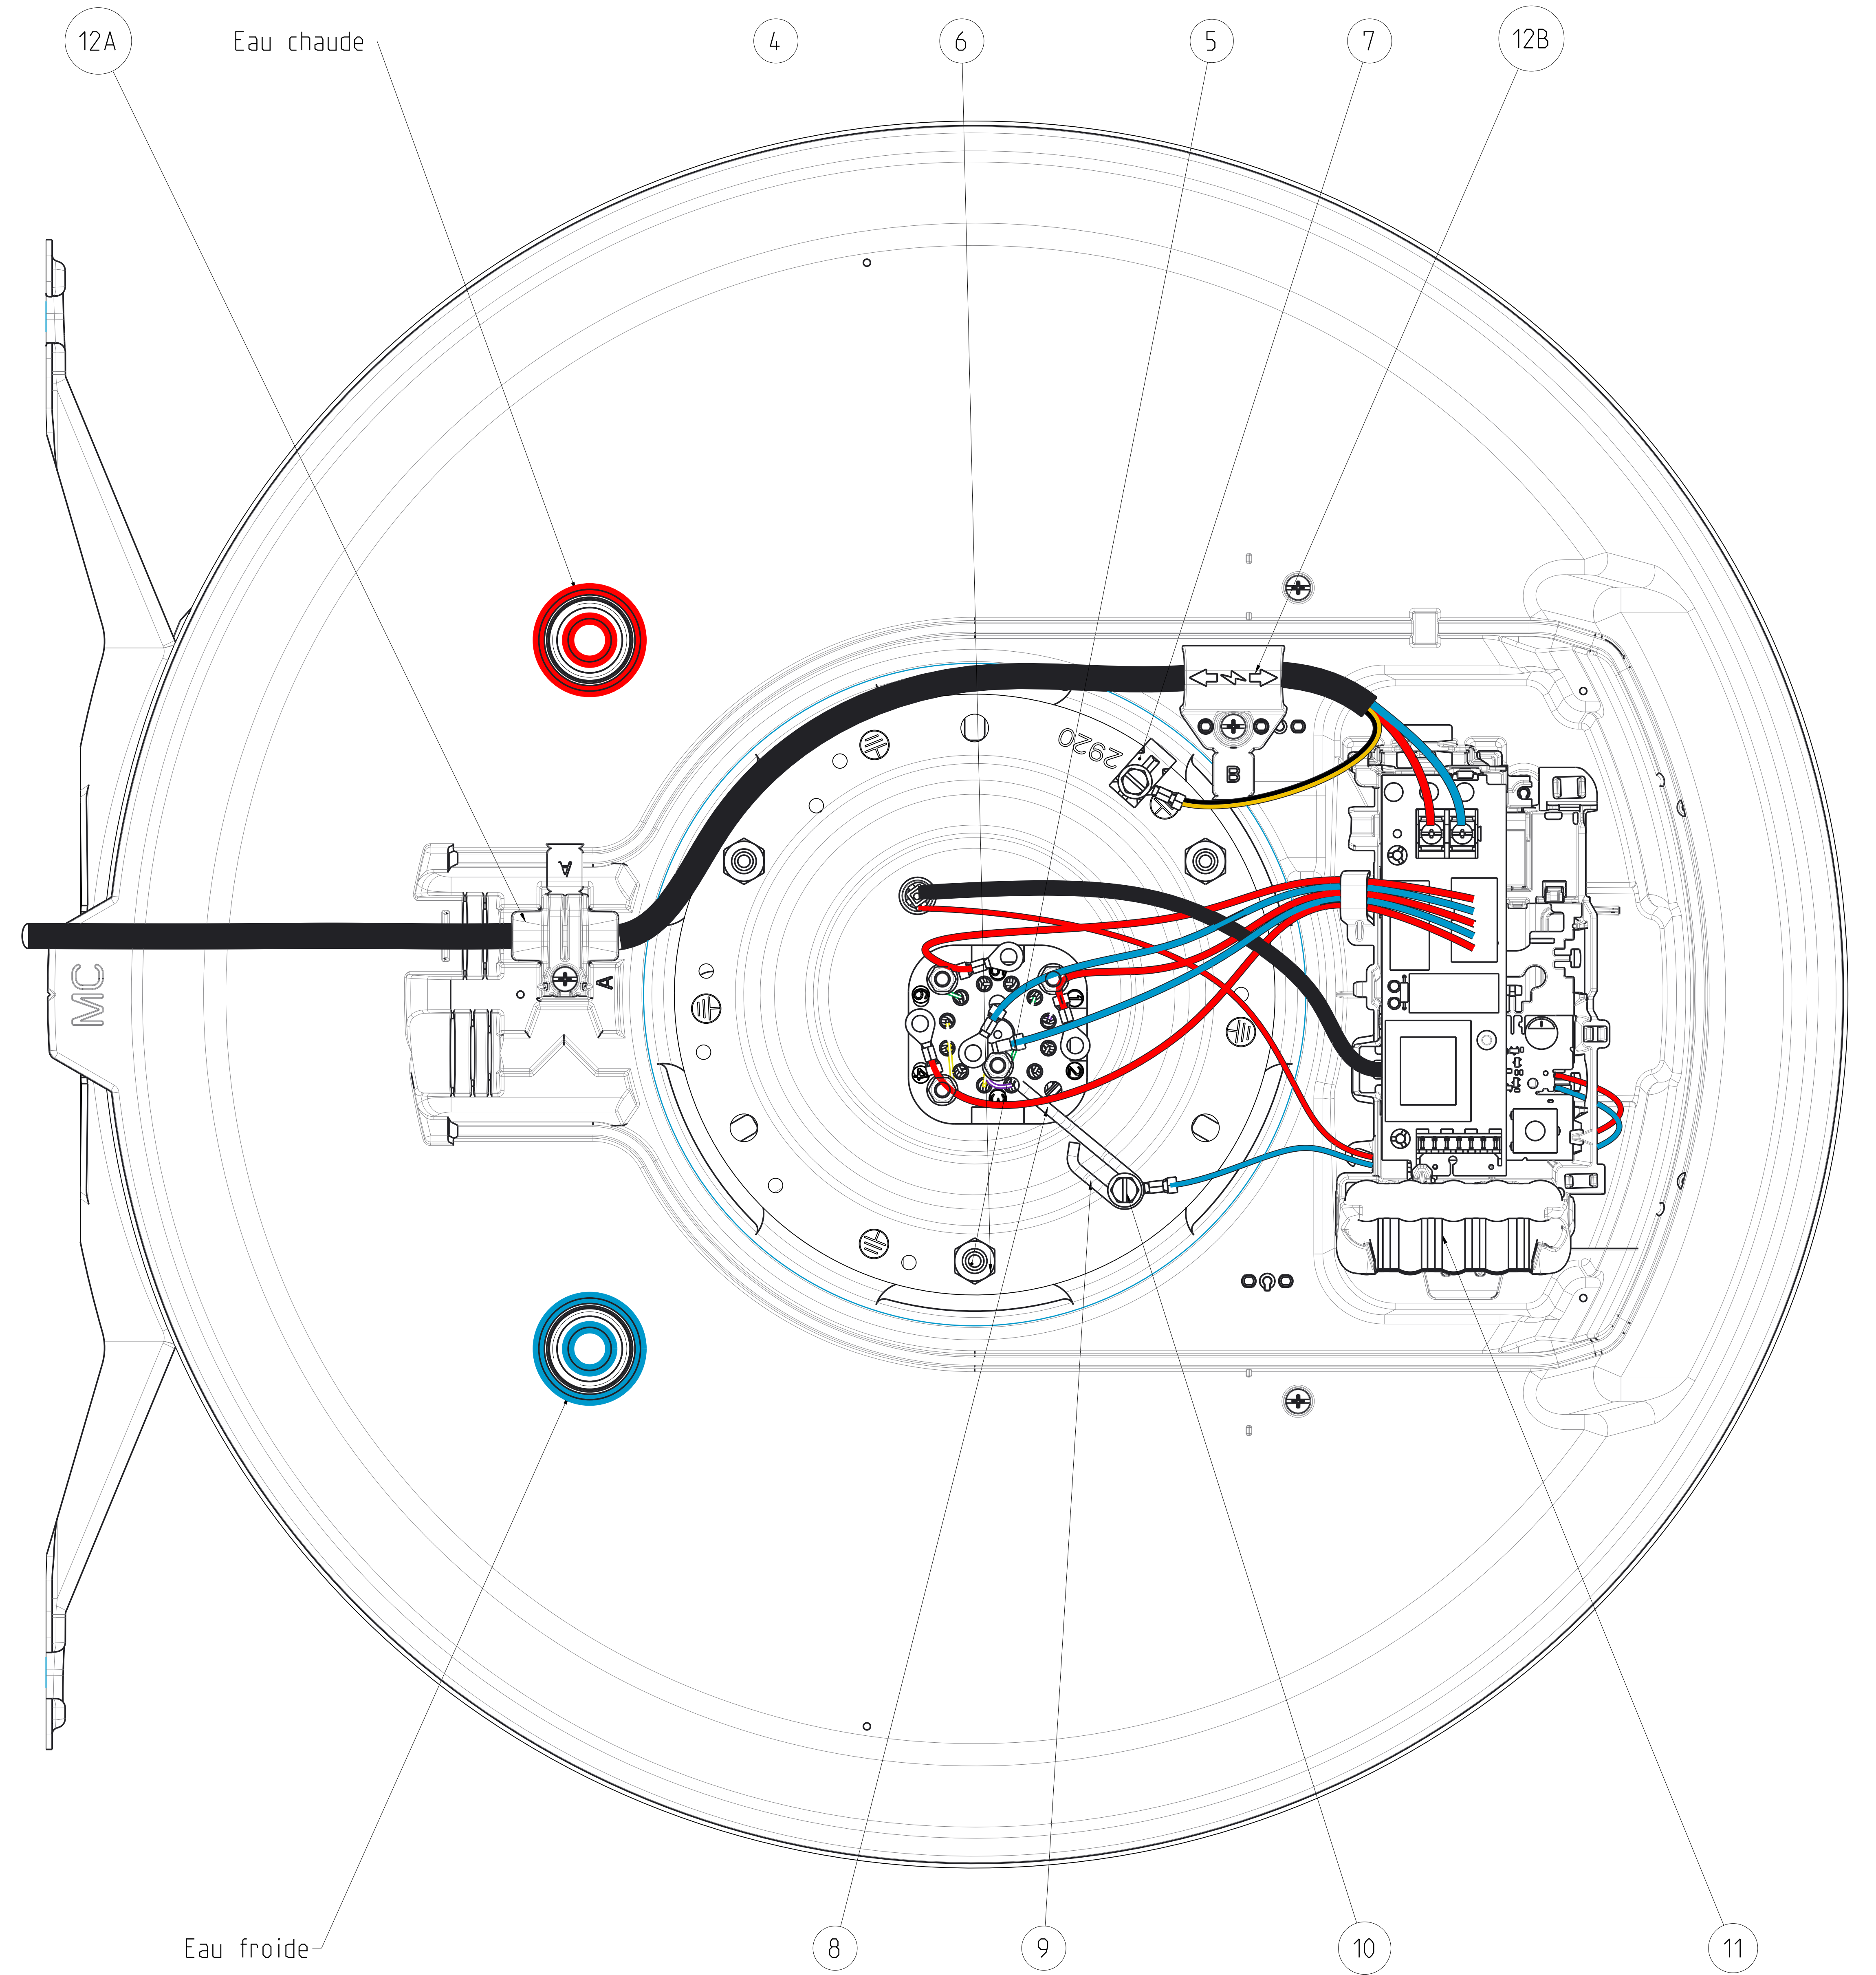

ECHELLE 1/1

Ind	Date	Modification	status	Avis/DM	Modif par
A	26/04/2021	VOIR FOLIO 1			rgasse
GROUP	drawn by	checked by	status	ERP ID	folio
ATLANTIC	Inaury			700 U0707244 I	2/3
creation date	CE_VM-MC_HDG1_200L		PLM ID	REV.	
22-mars-2021 10:11				00U0707244	A
Size	scale	This drawing can't be, without authorization, neither copied, neither reproduced, or communicated to third. Law of July 14, 1909 on the drawings and the models.			
A0	1/4				