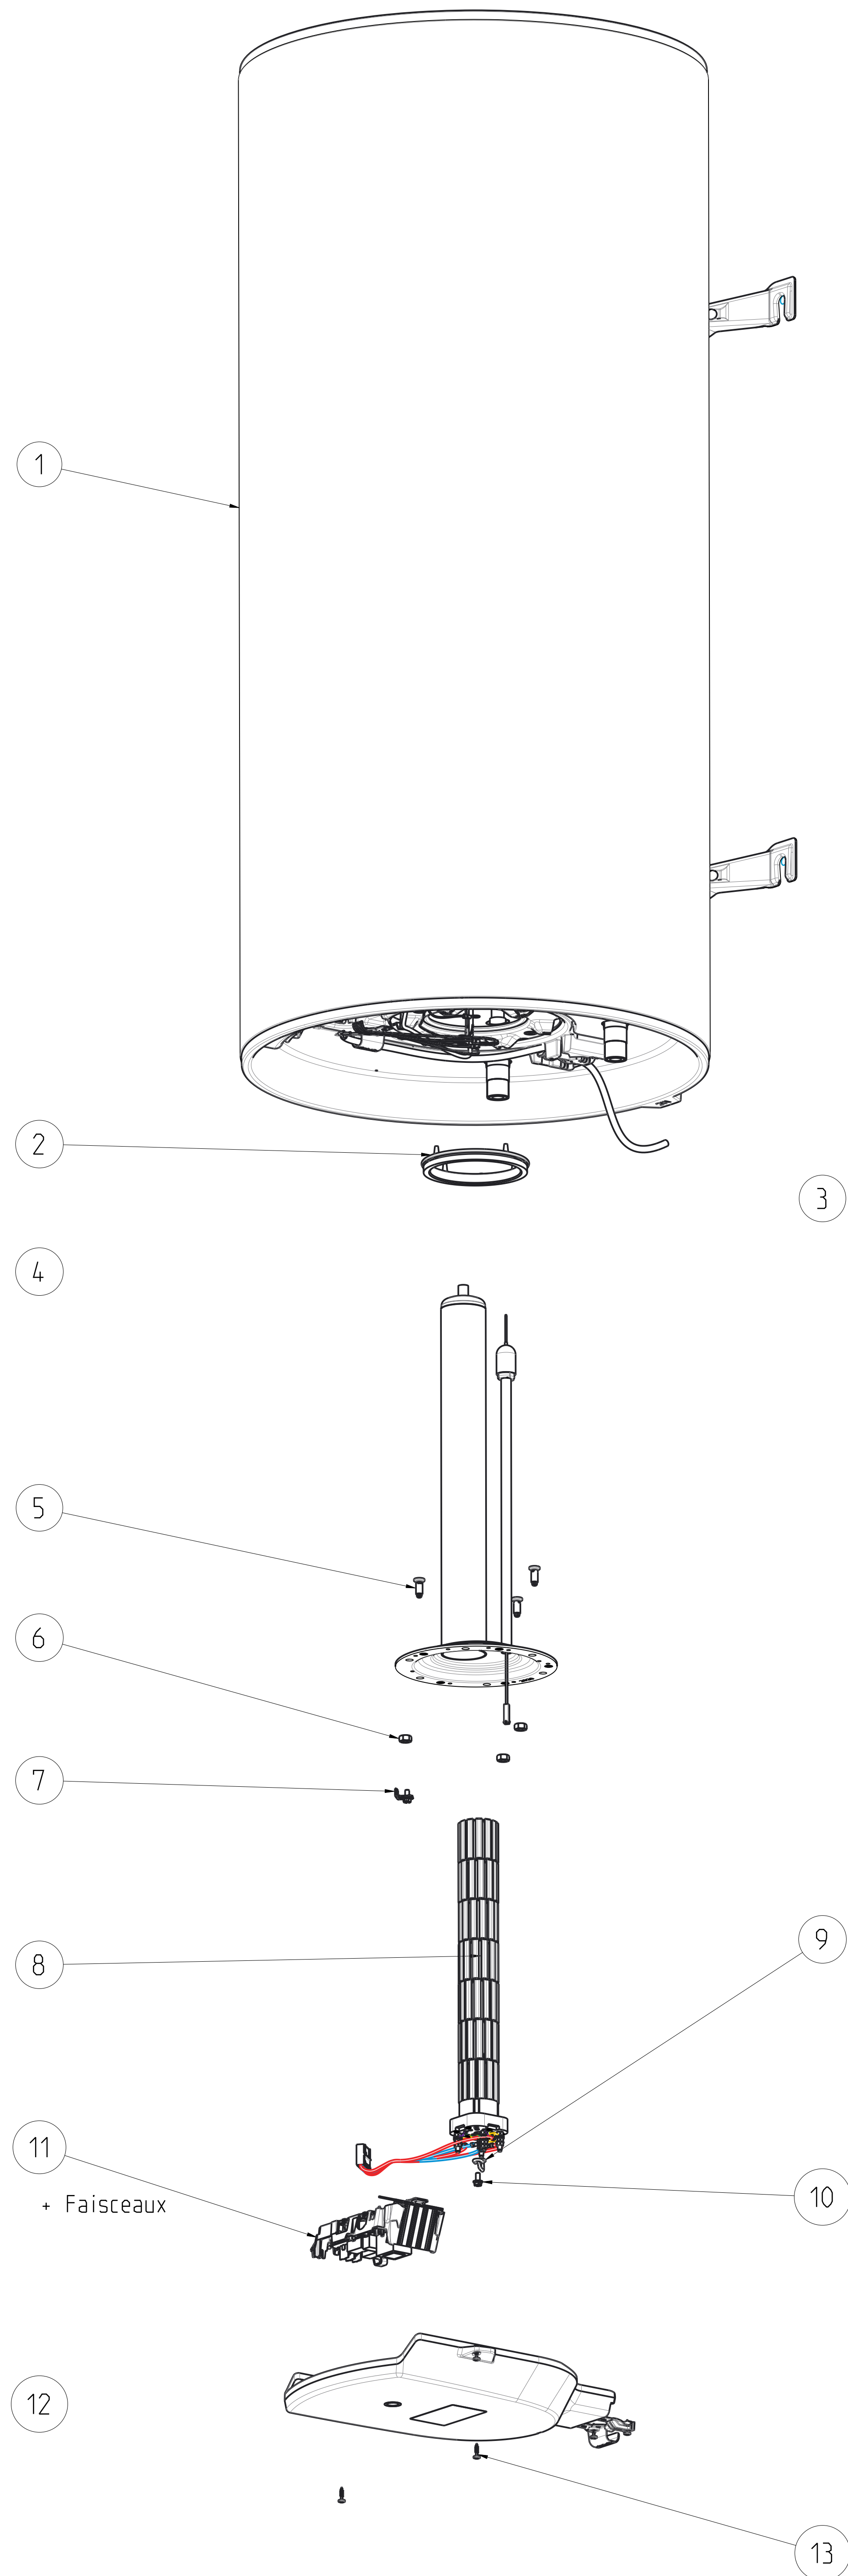

ECHELLE 1/1

Ind	Date	Modification	status	Avis/DM	Modif par
A	26/04/2021	VOIR FOLIO 1			rgasse
GROUP	drawn by	checked by	status	ERP ID	folio
ATLANTIC	Inaury			700 U0707244 I	2/3
creation date	CE_VM-MC_HDG1_200L		PLM ID	REV.	
22-mars-2021 10:11				00U0707244	A
Size	scale	This drawing can't be, without authorization, neither copied, neither reproduced, or communicated to third. Law of July 14, 1909 on the drawings and the models.			
A0	1/4				