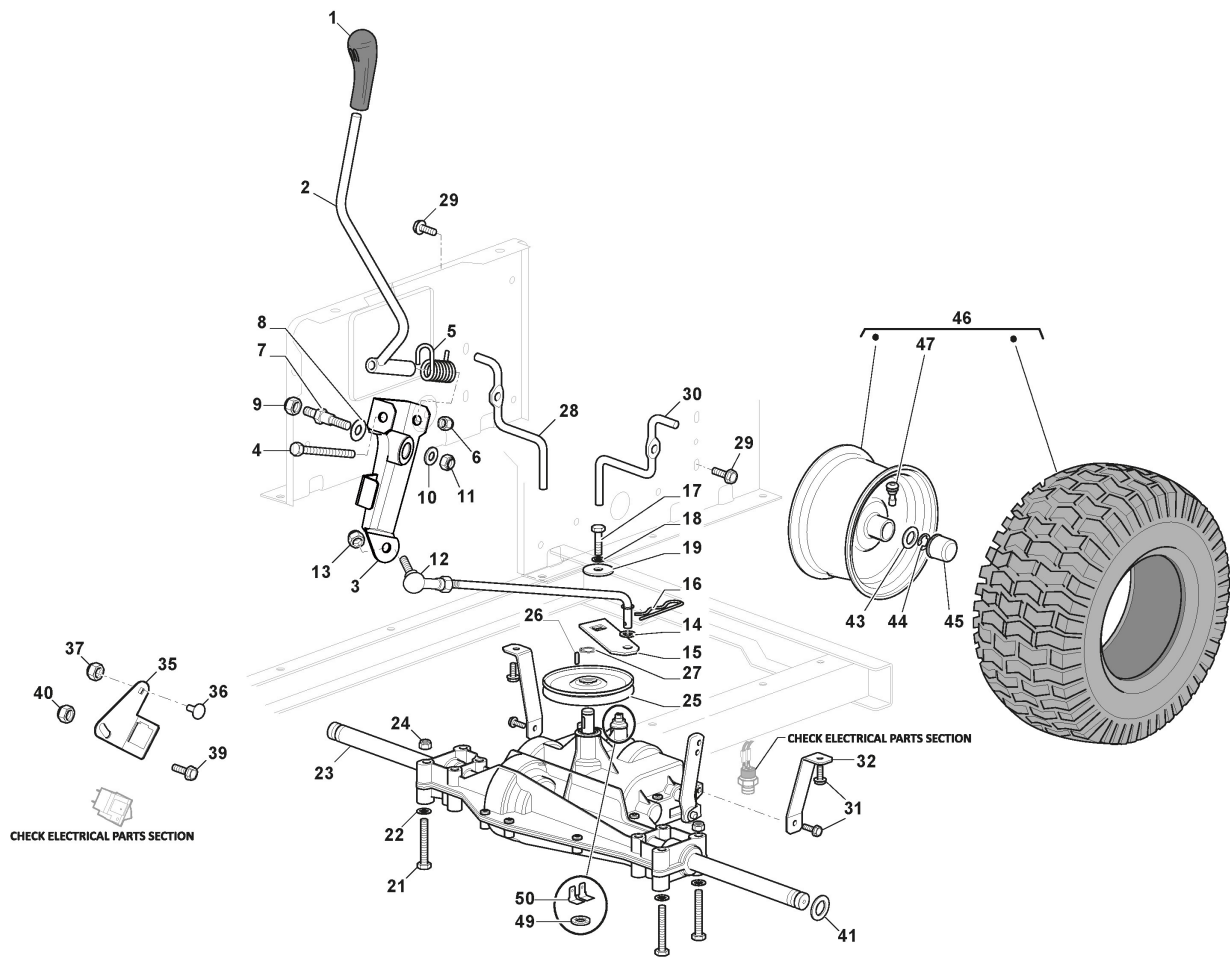

Brake And Gearbox Controls

Ref.nr.	Qty	Item number	Description	Notes	From	Up to
1	1	325110391/0	Clamp Cover			
2	1	382500047/2	Pedal			
3	4	112735599/0	Screw			
4	2	325547231/0	Plate			To S/N
4	2	325547231/1	Plate		From S/N 20JA3RON 000567	20110301
5	1	382000568/0	Rod			
6	4	112521350/0	Washer			
7	1	112436050/0	Plate			
8	1	325670011/0	Antifriction Washer			
9	4	112155000/0	Nut			
10	1	125510166/0	Pin			
11	1	125160021/0	Spacer			
12	1	125601567/0	Pulley			
13	2	112524010/0	Washer			
14	2	125580030/0	Belt Guide Peg			
15	2	112360425/0	Nut			
20	1	135062018/0	Belt			
21	1	325601599/0	Pulley	Bearing hole ø15		
22	3	112691400/0	Screw			
23	1	125160107/0	Spacer			
24	3	112523060/0	Washer			
25	3	112155000/0	Nut			
26	1	112155000/0	Nut			
27	1	112523060/0	Washer			
28	1	125601554/0	Pulley			
29	1	382318283/0	Lever			
30	1	112691600/0	Screw			
31	2	125038021/0	Bushing			
32	1	125160027/0	Spacer			
33	1	112155000/0	Nut			
34	1	125430262/0	Spring			
35	1	382820016/1	Tie Rod			
36	1	112293201/0	Nut			
37	1	124487997/0	Cotter Pin			
38	1	112604899/0	Crown Fastener			
41	1	125394509/1	Knob			
42	1	125033113/0	Rod			
43	1	325253011/1	Hook			
44	1	122524970/3	Pin			
45	1	112155000/0	Nut			
46	1	125430213/0	Spring			
47	1	112523060/0	Washer			
51	2	125160111/0	Spacer			
52	2	125601608/0	Pulley