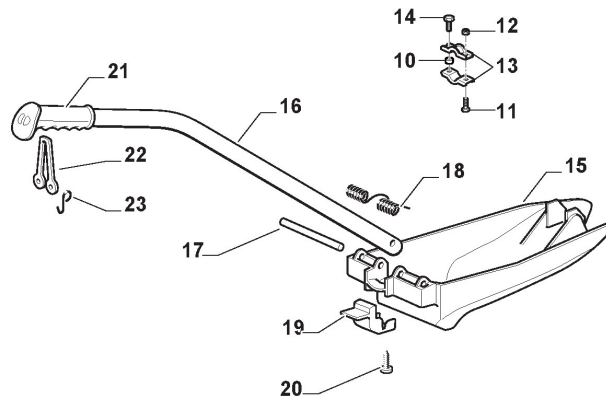

Labels

Ref.nr.	Qty	Item number	Description	Notes	From	Up to
1	1	114361553/1	Warning Label			
2	1	114366141/0	Label			
3	1	114363699/0	Label			
4	1	114361438/0	Label			
5	1	114363701/0	Label			
5	1	114366142/0	Label		From	To 31-August- 2014
6	1	114363700/0	Label			
7	1	114364961/3	Label Hot Surface			
8	1	114356699/1	Cutting Deck Danger Label