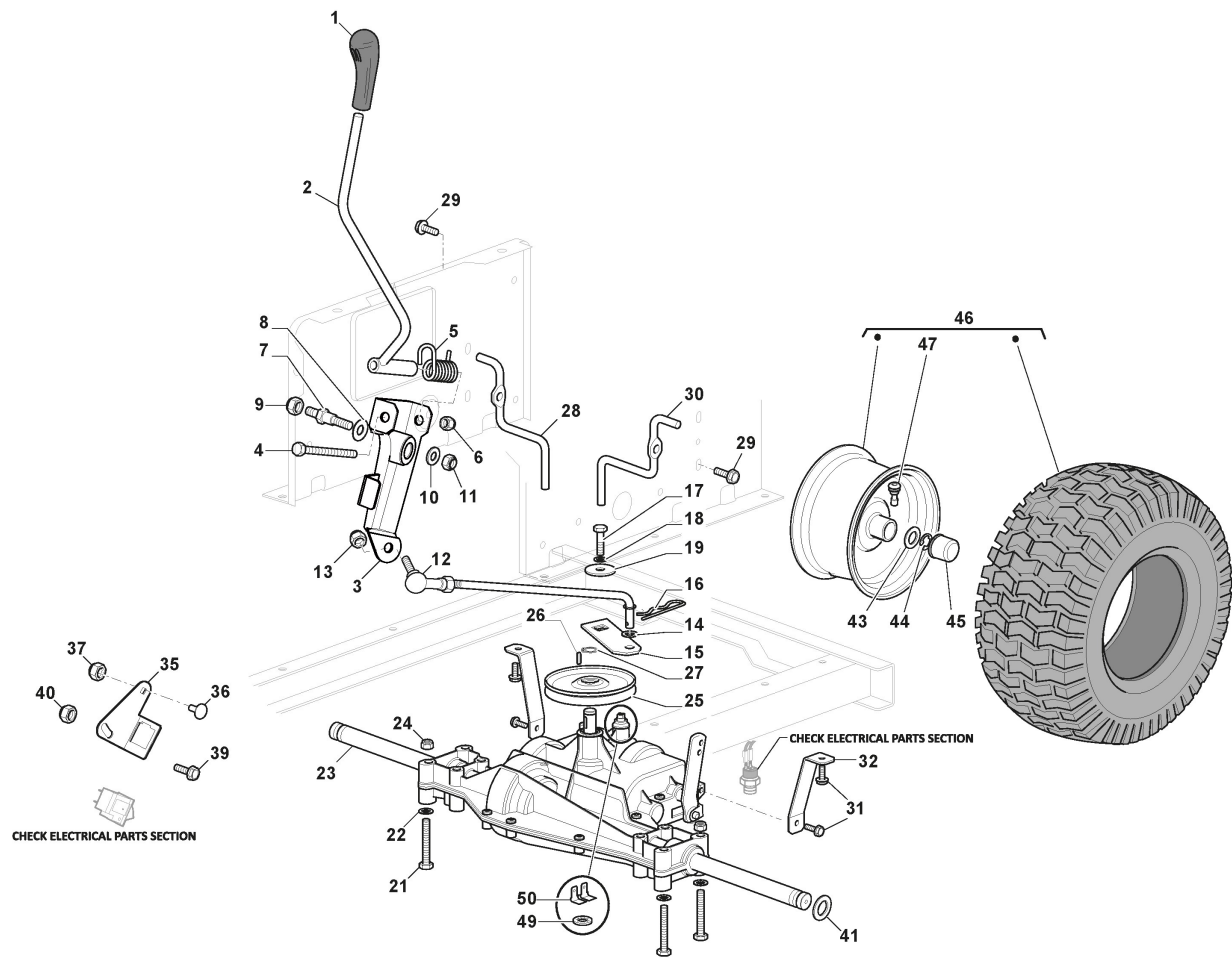

Transmission

Ref.nr.	Qty	Item number	Description	Notes	From	Up to
1	1	325394532/0	Knob			
2	1	382318257/0	Lever			
3	1	382774259/1	Clamp			
4	1	112692050/0	Screw			
5	1	125430226/0	Spring			
6	1	112155000/0	Nut			
7	1	125510035/0	Pin			
8	1	322672151/0	Antifriction Washer			
9	1	112155010/0	Nut			
10	1	112523060/0	Washer			
11	1	112155010/0	Nut			
12	1	382000567/1	Gear Rod Assy			
13	1	112154210/0	Nut			
14	1	112521340/0	Washer			
15	1	325318235/0	Lever			
16	1	112141418/0	Cotter Pin			
17	1	112735520/0	Screw	for PEERLESS Transmission		
17	1	112791011/0	Screw	for LANGHUI Transmission		
18	1	112540040/0	Washer			
19	1	322680009/0	Washer			
21	4	112691600/0	Screw			
22	4	112521350/0	Washer			
23	1	118400910/4	Transmission MST 205-535H S/T	PEERLESS Transmission		
23	1	118400922/0	Transaxle LANGHUI	LANGHUI Transmission		
24	4	112155000/0	Nut			
25	1	182601509/0	Pulley			
26	1	112139430/0	Key			
27	1	112608950/0	Seeger			
28	1	125270329/0	Belt Guide			
29	2	112735599/0	Screw			
30	1	125270330/0	Belt Guide			
31	4	125943009/0	Screw			
32	2	325785315/0	Support			
35	1	325785483/1	Support			
36	2	112815200/0	Screw			
37	2	112154510/0	Nut			
39	2	112792611/0	Screw			
40	2	112155000/0	Nut			
41	2	125670005/2	Washer			
43	6	125670005/2	Washer			
44	2	112001010/0	Benzing Ring			
45	2	322110233/0	Hub Cover			
45	2	322110240/0	Hub Cap			
46	2	382680083/0	Wheel Assy			
46	2	382680092/0	Wheel Assy 18"