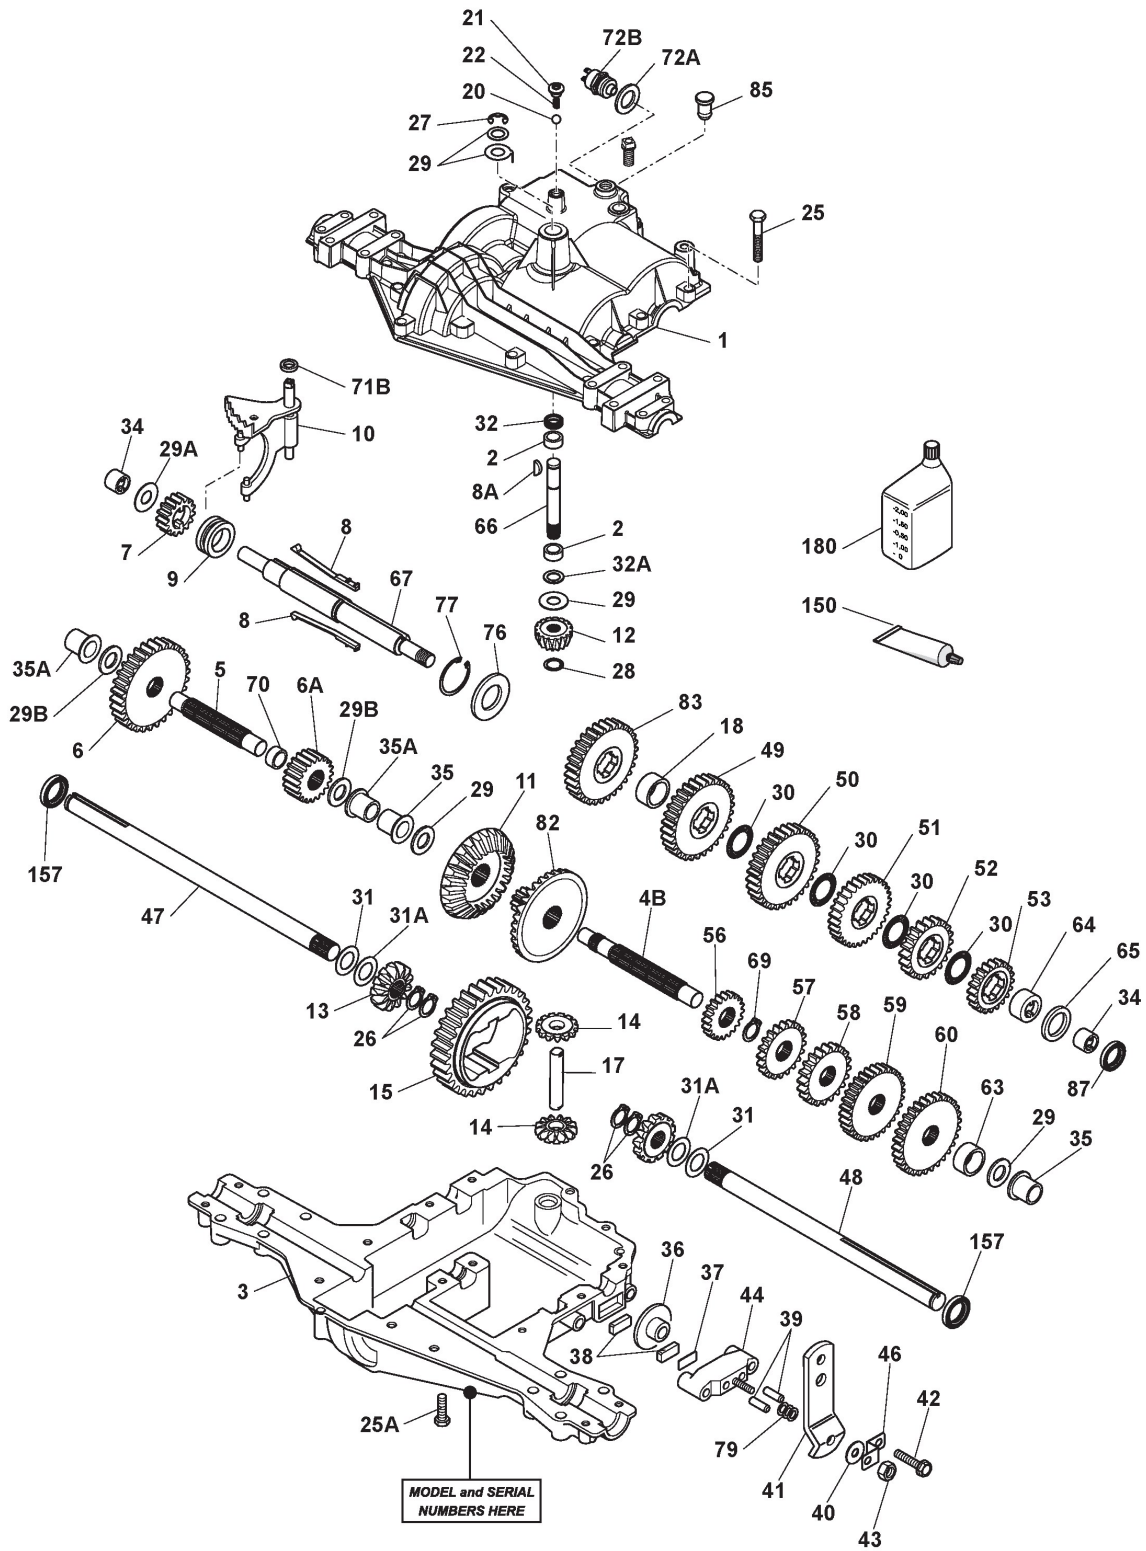

Transmission

Ref.nr.	Qty	Item number	Description	Notes	From	Up to
0	1	118400910/2	Transmission MST 205-535G	MST 205-535G		
0	1	118400915/2	Peerless Transmission MST 205-541E	MST 205-541G		
1	1	772148	Cover	(Please contact Peerless service Network using item: 772148)		
2	2	780086	Needle bearing	(Please contact Peerless service Network using item: 780086)		
3	1	770128	Case	(Please contact Peerless service Network using item: 770128)		
4B	1	776406	Shaft	(Please contact Peerless service Network using item: 776406)		
5	1	776409	Shaft	(Please contact Peerless service Network using item: 776409)		
6	1	778364	Gear	38T (Please contact Peerless service Network using item: 778364)		
6A	1	778369	Gear	15T (Please contact Peerless service Network using item: 778369)		
7	1	778330	Gear	11T (Please contact Peerless service Network using item: 778330)		
8A	1	792047	Woodruff Key	(Please contact Peerless service Network using item: 792047)		
8	2	792180	Key	(Please contact Peerless service Network using item: 792180)		
9	1	784352	Collar	(Please contact Peerless service Network using item: 784352)		
10	1	784378	Shift rod and fork	(Please contact Peerless service Network using item: 784378)		
11	1	778334	Bevel gear	30T (Please contact Peerless service Network using item: 778334)		
12	1	778309	Bevel pinion	13T (Please contact Peerless service Network using item: 778309)		
13	2	778368	Bevel gear	13T (Please contact Peerless service Network using item: 778368)		
14	2	778368	Bevel gear	13T (Please contact Peerless service Network using item: 778368)		
15	1	778370	Ring gear	43T (Please contact Peerless service Network using item: 778370)		
17	1	786188	Drive pin	(Please contact Peerless service Network using item: 786188)		
18	1	786102	Spacer	(Please contact Peerless service Network using item: 786102)		
20	1	792077	Steel ball	(Please contact Peerless service Network using item: 792077)		
21	1	792078	Screw	(Please contact Peerless service Network using item: 792078)		
21	1	792211	Screw	(Please contact Peerless service Network using item: 792211)		
22	1	792079	Spring	(Please contact Peerless service Network using item: 792079)		
25	17	792073	Screw	(Please contact Peerless service Network using item: 792073)		
25A	2	792177	Screw	35 mm (Please contact Peerless service Network using item: 792177)