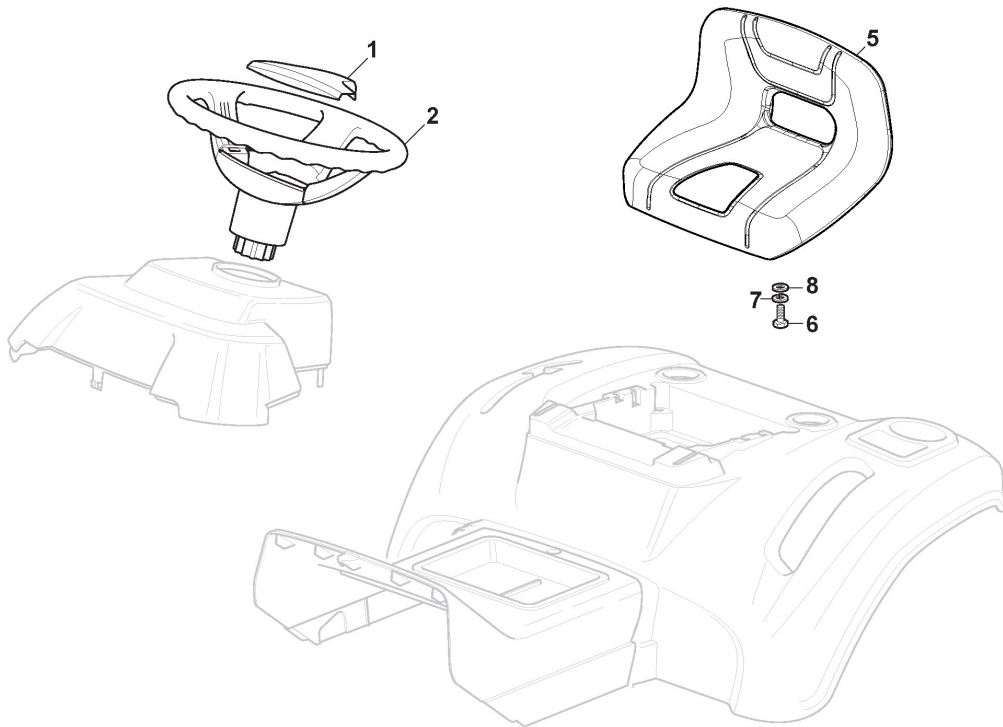

Optionals On Request

Ref.nr.	Qty	Item number	Description	Notes	From	Up to
1	1	382869038/0	Muffler Protection			
2	4	112735599/0	Screw			
3	2	125160074/0	Spacer			To S/N 19JA3RON 001409
3	2	125160108/0	Spacer		From S/N 19JA3RON	
5	2	382650211/0	Stiffening			
7	2	112155000/0	Nut			
8	1	125510021/1	Hitch Pin			
9	1	124487999/0	Spring Pin			
10	1	122170600/0	Spacer			
11	1	112792099/0	Screw			
12	3	112292102/0	Nut			
13	2	327546015/2	Plate			
14	1	112791400/0	Screw			
15	1	325140104/0	Deflector			To 19JA3RON
15	1	325140104/1	Deflector		From 01-September-2013	
16	1	325394021/0	Handle			
17	1	125510077/0	Pin			
18	1	125430245/0	Spring			
19	1	325547320/0	Plate			
20	1	112735403/0	Screw			
21	1	325280000/1	Handgrip			
22	1	125840011/1	Tie Rod			
23	2	125253004/0	Mulch.Kit Fixing Hook			
24	2	118566112/0	Polyethylene Push Road D=20inch			
25	1	325600093/0	Ejection Guard			To 31-August- 2017
25	1	325600093/1	Ejection Guard		From 01-September-2013	
26	1	382869044/0	Support			
27	2	125510022/1	Pin			
28	2	124487998/0	Cotter Pin			
29	2	112689515/0	Screw			
30	2	112154510/0	Nut			
31	1	124487999/0	Spring Pin			
32	1	382180028/0	Outfit, Screws