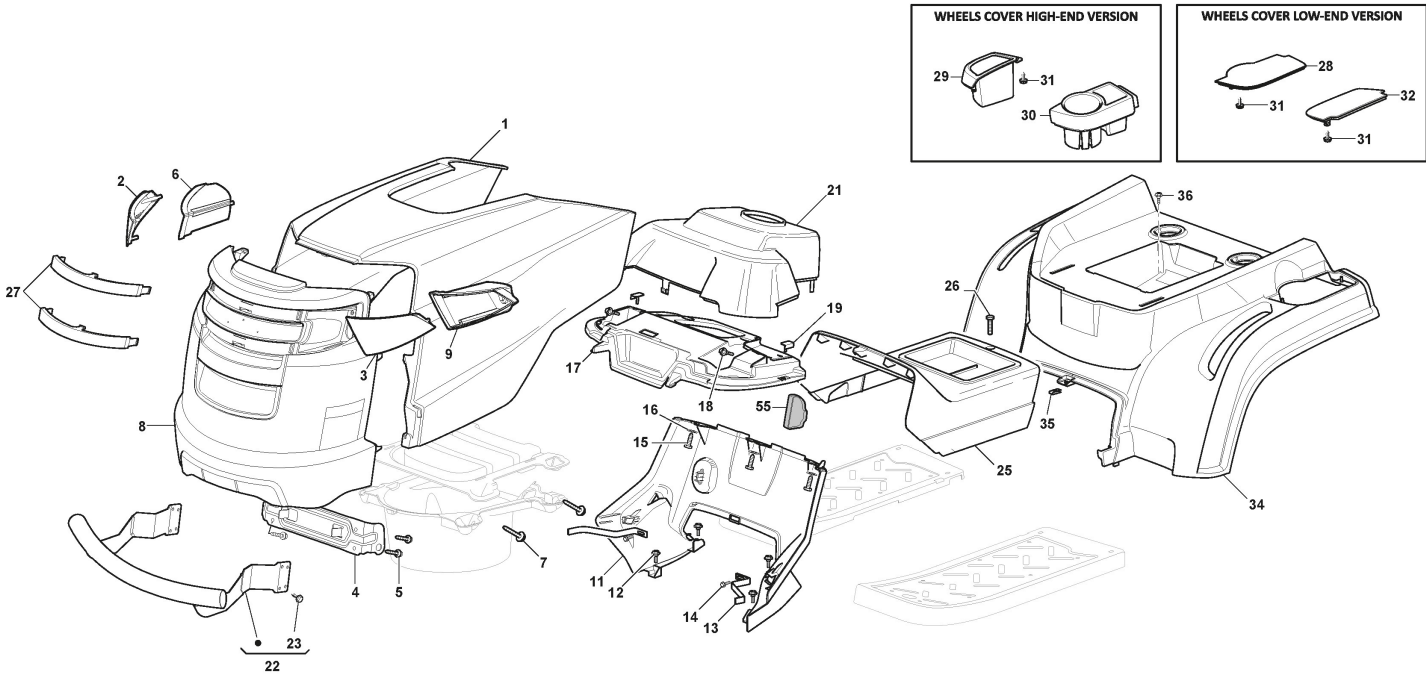

Frame - Rear Plate

Ref.nr.	Qty	Item number	Description	Notes	From	Up to
1	1	325774501/0	Right Clamp Bracket			
2	1	325774507/0	Left Clamp Bracket			To
2	1	325774507/1	Left Clamp Bracket		From	
3	2	325650163/0	Stiffening		01-September-2021	
4	8	112792611/0	Screw		From	
4	8	125943009/0	Screw		20-November-2021	To
5	2	112792611/0	Screw		From	
5	2	125943009/0	Screw		20-November-2021	To
6	1	325547299/1	Rear Plate, Upper Part			
7	1	112789008/0	Screw			To
7	1	112789021/0	Screw		From	
8	1	127430600/0	Spring		01-January-2022	
9	1	112154330/0	Nut			
10	4	125943010/0	Screw			
11	6	112789008/0	Screw			To
11	6	112789021/0	Screw		From	31-December-2021
12	6	112523020/0	Washer			
13	6	112437503/0	Plate			
14	10	112155000/0	Nut			
15	2	112728686/0	Screw			
16	1	325109522/0	Protection Cover			
17	1	325318276/0	Gearshift			
18	1	325785428/0	Support			
19	2	125943010/0	Screw			
20	1	325318277/0	Lever	Also on endowment p40		
25	4	112793102/0	Screw			
26	2	325774521/0	Clamp			
30	1	112789008/0	Screw			To
30	1	112789021/0	Screw		From	
31	1	325755061/0	Bracket		01-January-2022	
32	1	112154330/0	Nut			
33	1	325774533/0	Clamp			
34	1	125510080/2	Pin			
35	1	112154510/0	Nut			
36	1	125430282/1	Spring			
37	1	382547071/1	Plate			
40	1	382180146/0	Outfit, Screws			
41	1	325600107/0	Micro Protection