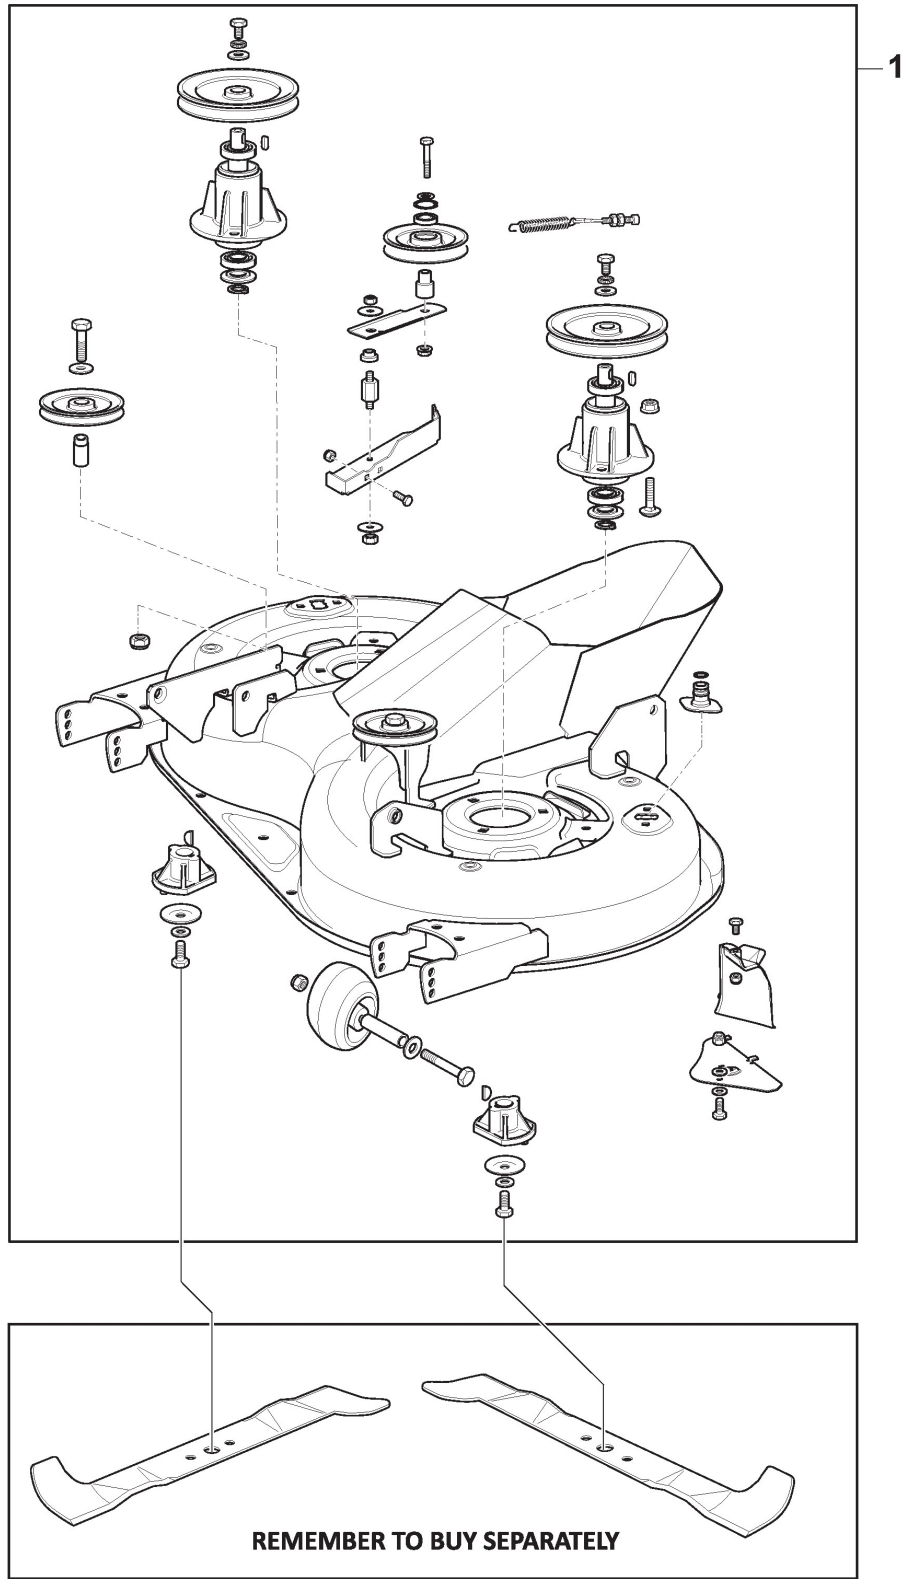

Cutting Plate with Electromagnetic Clutch

Ref.nr.	Qty	Item number	Description	Notes	From	Up to
39	1	125430277/1	Spring		From	
41	2	112691115/0	Screw			
42	2	112523060/0	Washer			
43	2	125601555/0	Pulley	Bearing hole ø16		To
43	2	125601613/0	Pulley	Bearing hole ø15 (Plastic)	From S/N	31-August-2013
43	2	325601599/0	Pulley	Bearing hole ø15 (Steel)	From	To S/N
44	2	125160069/0	Spacer		01-September-2013	21KA3RON00740
44	2	125160082/0	Spacer		S/N	To S/N
44	2	125160110/0	Spacer		00088194	19LA3RON007423
45	2	112155000/0	Nut			
46	2	112692100/0	Screw			
47	2	112521350/0	Washer			
48	2	125160072/0	Spacer			
49	2	182700005/0	Anti Scalp Wheel Ø 90			
50	2	112293201/0	Nut			
51	2	382000565/0	Equalizer Rod			To
51	2	382000565/1	Equalizer Rod		From	31-August-2016
52	8	325670008/1	Washer			
53	4	112156602/0	Nut			
60	1	112735694/0	Screw			
61	1	112735695/1	Screw			
62	2	112523080/0	Washer			
63	2	122160400/0	Elastic Disc			
64	1	182004358/0	Right Blade, Winged			
65	1	182004359/0	Left Blade, Winged			
66	2	1134-9159-01	Blade Holder	with STIGA Pack		
66	2	125463200/0	Blade Holder	without Pack		
67	2	112139100/0	Key			
71	1	182004360/0	Right Mulching Blade			
72	1	182004361/0	Left Mulching Blade			
75	3	112791213/1	Screw			
76	1	325140108/0	Deflector			
77	4	112154510/0	Nut			
78	1	325785418/0	Support			
79	4	112523040/0	Washer			
80	1	112790781/0	Screw			
81	1	1134-9221-01	Mulching Blades	Stiga Packed into 182004360/0 + 182004361/0		
82	1	1134-9220-01	Winged Blades	Stiga Packed into 182004358/0 + 182004359/0