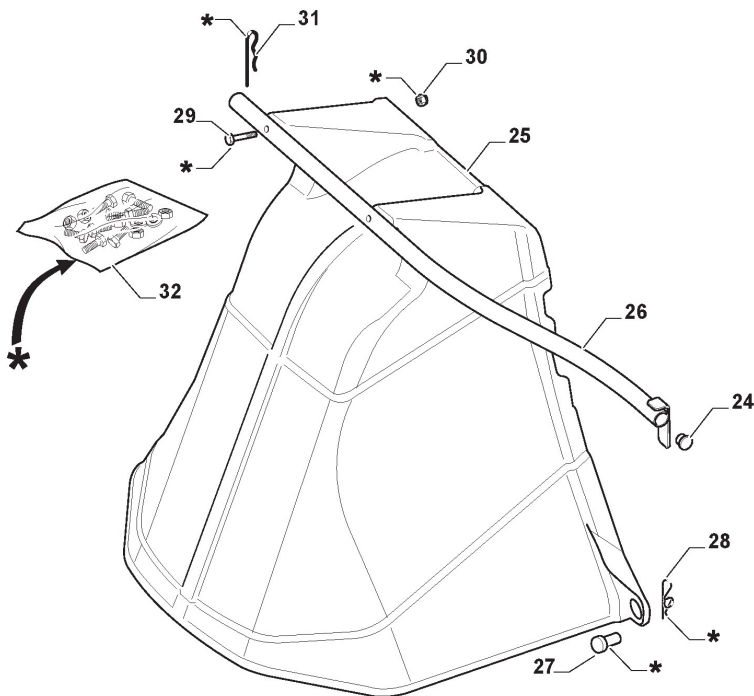

Labels

Ref.nr.	Qty	Item number	Description	Notes	From	Up to
1	1	114361553/1	Warning Label			
2	1	114366141/0	Label			
3	1	114363699/0	Label			
4	1	114361438/0	Label			
5	1	114363701/0	Label			
5	1	114366142/0	Label		From	To 31-August- 2014
6	1	114363700/0	Label			
7	1	114364961/3	Label Hot Surface			
8	1	114356699/1	Cutting Deck Danger Label