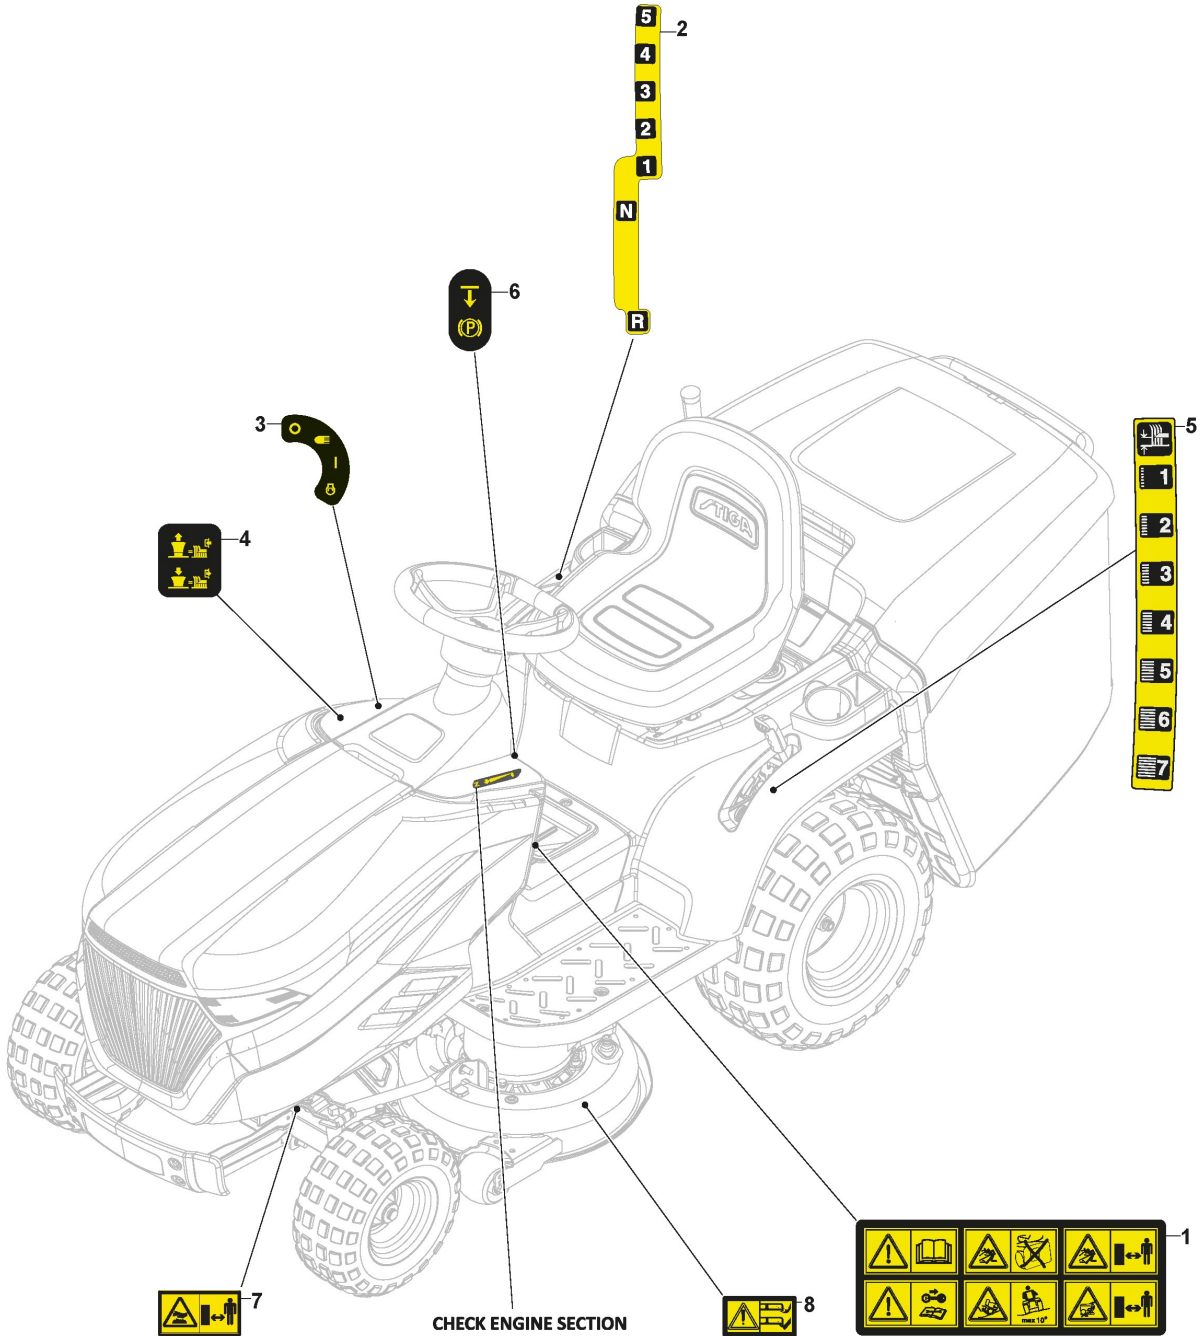

Electrical Parts

Ref.nr.	Qty	Item number	Description	Notes	From	Up to
1	1	182040198/2	Cables Ass.Y			
2	1	382722444/1	Electronic Card	LS marked		
3	1	325600090/1	Card Protection			
4	1	118450075/1	Starting Switch			
5	3	112727810/0	Screw			
6	1	118210023/0	Starting Key			
7	1	118120007/0	Battery			
8	1	125430265/1	Spring			
9	1	118400863/0	Screwed Ring			
10	1	119410609/1LC	Micro Switch			
12	1	119410608/1	Neutral Switch (Mech.)			
13	1	133567000/0	Relay	Only for Honda Engines		
14	1	119410623/0	Microswitch			
15	2	133215000/0	Cover			
16	2	133340036/0	Fuse 25 A	25A		
16	2	133340040/0	Fuse 10 A	10A		
17	2	133500007/0	Fuse Carrier			
18	1	118450073/0	Clutch Switch	Yellow		
18	1	118450074/0	Clutch Switch	Red		
19	2	119410622/1	Microswitch			
20	1	182040186/0	Cable	For Lamp Version		
21	2	118459100/0	Lamp For Lights	Only with Lamp Light		
22	1	119410605/1	Microswitch			
25	1	182180090/0	Battery Charger 12V 1A - CE Plugg	CE Plug		
25	1	182180091/0	Battery Charger 12V 1A - UK Plugg	BS Plug		
26	1	325605003/0	Push Button Reverse Gear			
27	2	325256250/0	Screwed Ring			
28	1	182040174/0	Led Wiring Assy	LED cable for alarm on dashboard		
51	1	118736112/0	Solenoid			
52	2	112361005/0	Nut			
53	1	125065002/0	Cable			
54	1	118564864/1	Protection			
55	1	112790781/0	Screw			
56	2	112154510/0	Nut