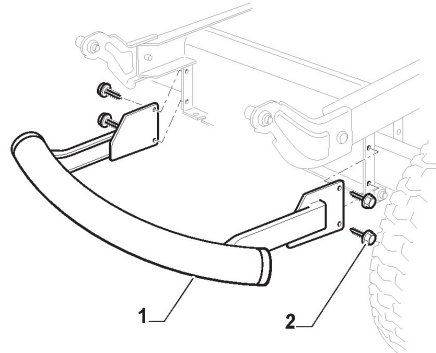

Labels

Ref.nr.	Qty	Item number	Description	Notes	From	Up to
1	1	114361553/1	Warning Label			
2	1	114366141/0	Label			
3	1	114363699/0	Label			
4	1	114361438/0	Label			
5	1	114363701/0	Label			
5	1	114366142/0	Label		From	To 31-August- 2014
6	1	114363700/0	Label			
7	1	114364961/3	Label Hot Surface			
8	1	114356699/1	Cutting Deck Danger Label