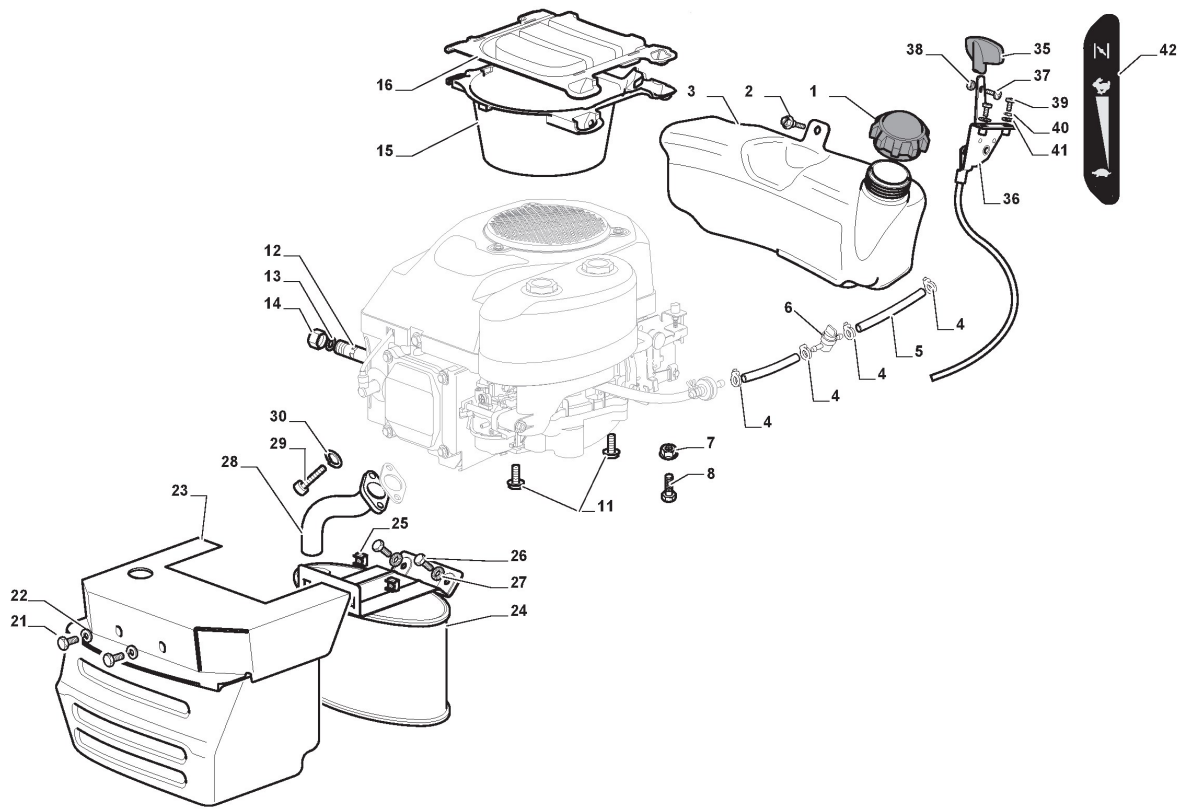

Grasscatcher

Ref.nr.	Qty	Item number	Description	Notes	From	Up to
1	1	382785289/1	Support Ass.Y			
5	1	125270802/0	Seal			
6	1	125270803/0	Seal			
11	1	382800147/0	Upper Frame			
12	1	382800145/0	Upper Frame			
13	2	325650161/0	Stiffening			
14	1	382800143/0	Front Frame			
16	1	325110437/0	Black Grass-Catcher Cover			
19	2	325785417/0	Support			
20	1	325394538/0	Handle			
25	1	182105942/0	Grasscatcher	Black without Logo		
31	1	382180122/1	Outfit, Screws