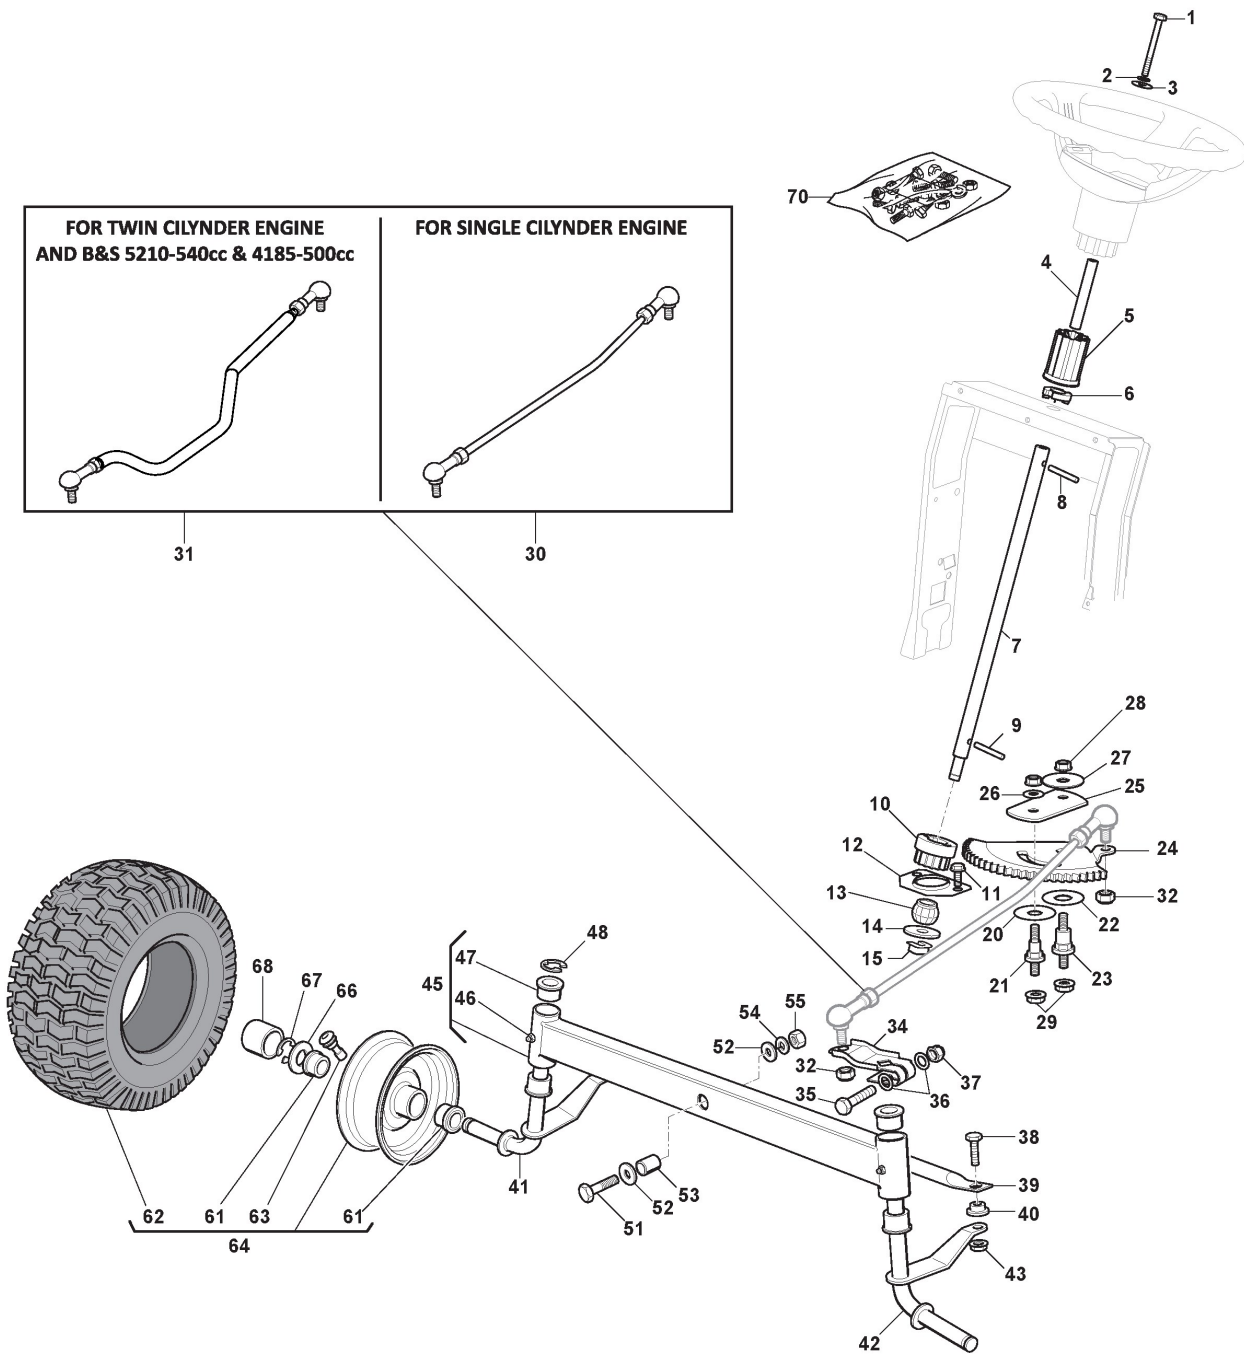

Steering

Ref.nr.	Qty	Item number	Description	Notes	From	Up to
1	1	112692050/0	Screw			
2	1	112540260/0	Washer			
3	1	112523070/0	Washer			
4	1	125160047/0	Spacer			
5	1	325785318/0	Support			
6	1	325038008/0	Bushing			
7	1	125520007/0	Steering Column			
8	1	112620300/0	Spring			
9	1	112622650/0	Dowel pin			
10	1	125570003/0	Pinion			
11	2	127943051/0	Screw			
12	1	325785213/1	Support			
13	1	325743000/0	Joint			
14	1	112521370/0	Washer			
15	1	112436030/0	Plate			
20	1	322672151/0	Antifriction Washer			
21	1	125510104/0	Pin			To S/N 19LA3RON 007423
21	1	125510173/0	Pin		From S/N 19LA3RON 007423	
22	1	125670023/0	Washer			
23	1	125510109/0	Pin			To S/N 19LA3RON 007423
23	1	125510165/0	Pin		From S/N 19FA3RON 000287	
24	1	325735519/0	Steering Sector			
25	1	325547233/0	Plate			
26	1	112369500/0	Elastic Washer			
27	1	122160400/0	Elastic Disc			
28	2	112155010/0	Nut			
29	2	112155010/0	Nut			
30	1	382000566/2	Steering Rod	For Single Cylinder Engine		
32	2	112156602/0	Nut			
34	1	325318243/0	Lever			To S/N 19LA3RON 007423
34	1	382318323/0	Steering Control Lever		From 17-June-20 19	
35	1	112692390/0	Screw			To S/N 19LA3RON 007423
35	1	112692395/2	Screw		From 17-June-20 19	
36	2	112521360/0	Washer	no more needed		To S/N 19LA3RON 007423
37	1	112155020/0	Nut		From 17-June-20 19	
37	1	112156602/0	Nut			To S/N 19LA3RON 007423
38	2	125510103/0	Pin			
39	1	325840029/0	Tie Rod			
40	2	325038007/0	Bushing			
41	1	382230369/0	Right Stub Axle	13"		To S/N 19LA3RON 007423
41	1	382230369/1	Right Stub Axle	13"	From S/N 19JA3RON 000356	
42	1	382230371/0	Left Stub Axle	13"		To S/N 19LA3RON 007423
42	1	382230371/1	Left Stub Axle	13"	From S/N 19JA3RON 000356	
43	2	112155000/0	Nut			
45	1	382034030/0	Equalizer With Bush And Lubricator