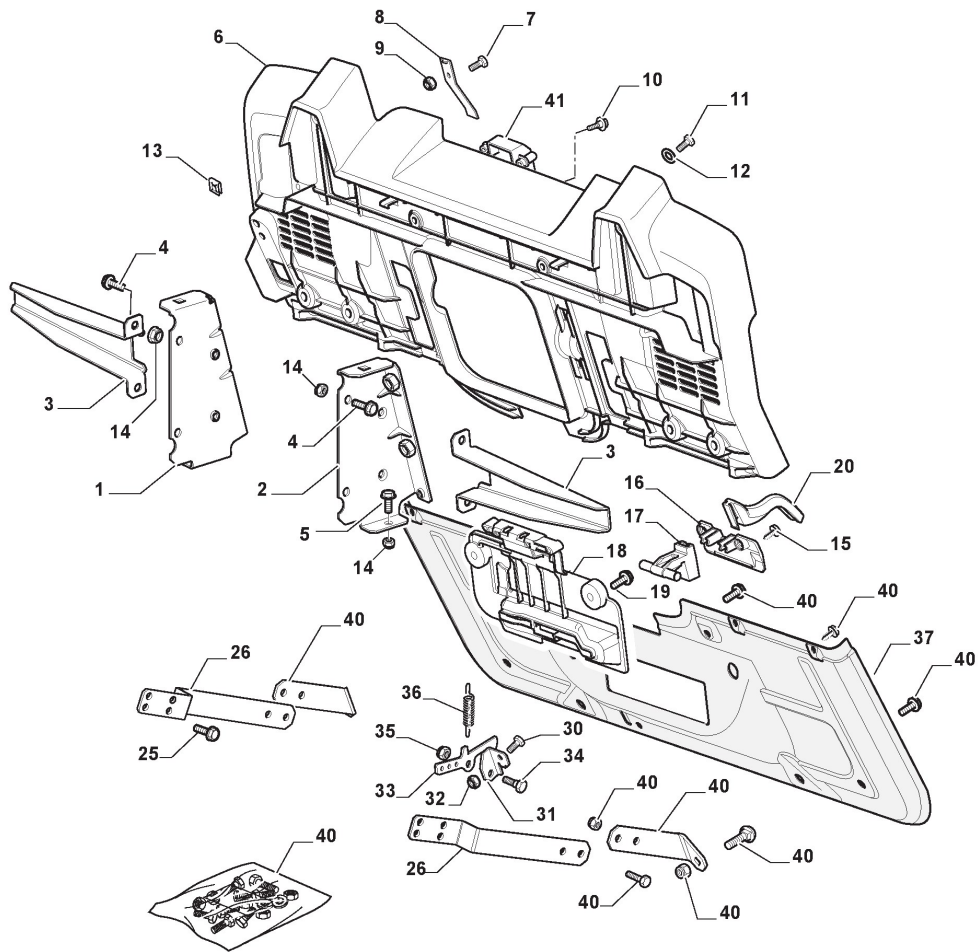

ALPINA

AT4 84 A (2022)

2T2000404/A22

Spare parts list Reservdelar Repuestos Ersatzteile Pièces détachées Reserve onderdelen Catalogo ricambi

- Use ST. S.p.A. Genuine Spare Parts specified in the parts list for repair and/or replacement.
- The contents described in the parts list may change due to improvement.
- The drawings of the spare parts are only indicative And might Not represent the part in question exactly.
- The indications "right" - "left" - "front" - "rear" refer to the position of the operator when using the machine.
- When placing orders of parts for repair And/Or replacement, make sure that the illustrated parts list Is the one applying to the machine's year of manufacture, as shown on the identification plate attached to the machine.

Frame

Ref.nr.	Qty	Item number	Description	Notes	From	Up to
1	1	124487998/0	Cotter Pin			
2	2	125510169/1	Pin			
3	10	112155000/0	Nut			
4	2	112735403/0	Screw			
5	1	325547225/0	Right Plate			
6	1	325547227/0	Left Plate			
11	1	382785169/1	Steering Column Support			
12	4	125943009/0	Screw			
15	6	125943009/0	Screw			
17	2	125943009/0	Screw			
18	2	125943009/0	Screw			
19	10	112155000/0	Nut			
20	1	325500050/0	Right Footboard			
21	1	325500051/0	Left Footboard			
22	4	112735403/0	Screw			
23	1	382785223/1	Footboard Support			
24	1	382785221/1	Footboard Support			
25	2	112293201/0	Nut			
26	1	325820109/1	Seat Support			
27	2	125160048/0	Spacer			
28	2	125430263/0	Spring			
30	1	325820111/1	Switch Comand Cross			
31	2	125430264/1	Spring			
32	2	112521350/0	Washer			
33	2	112691400/0	Screw			
34	2	325600148/0	Hood			
35	1	382547061/1	Plate			
36	2	122524970/3	Pin			
37	1	382820151/2	Seat Support			
38	2	112155010/0	Nut			
39	2	118203854/0	Cap			
40	10	125943009/0	Screw			
41	1	325650155/2	Support			
42	1	325650157/2	Support			
45	1	325785379/1	Support			
46	2	112728686/0	Screw			