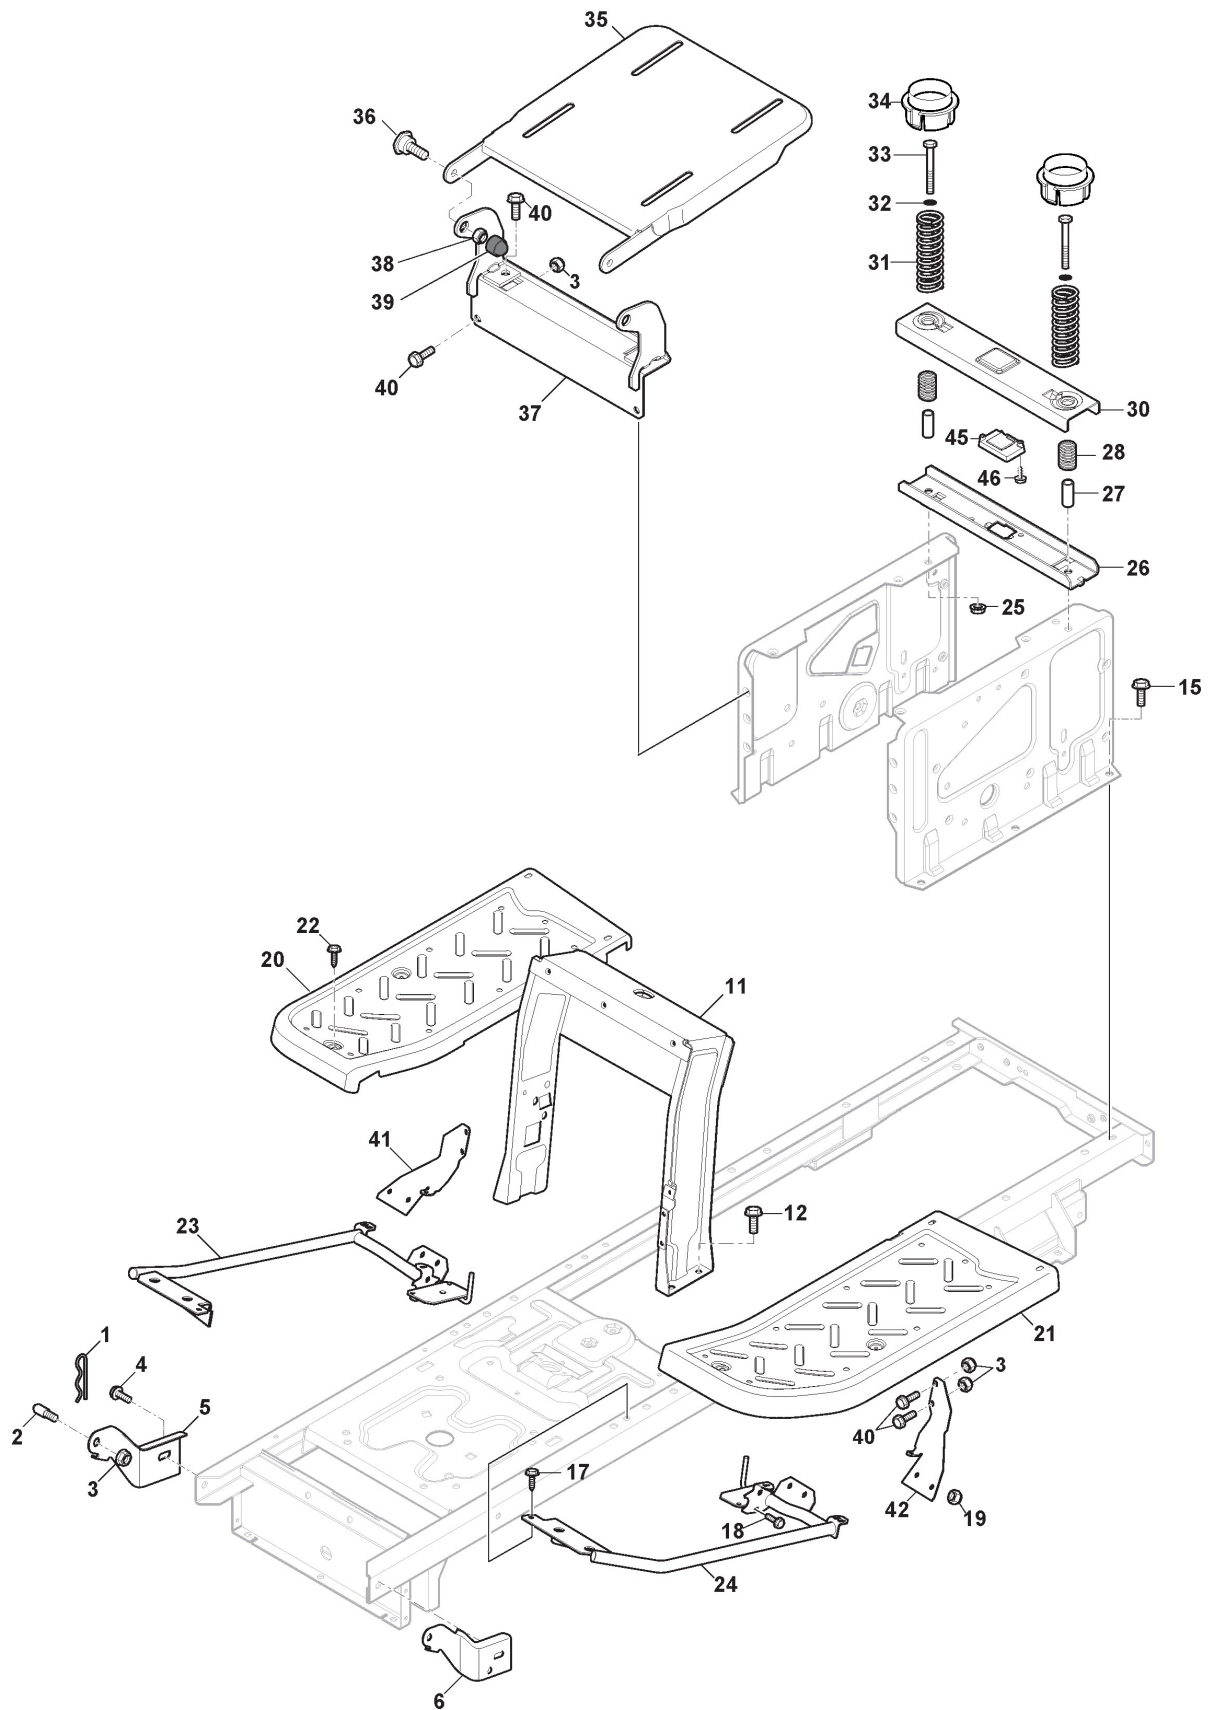

ALPINA

AT4 84 A (2022)

2T2000404/A22

Spare parts list Reservdelar Repuestos Ersatzteile Pièces détachées Reserve onderdelen Catalogo ricambi

- Use ST. S.p.A. Genuine Spare Parts specified in the parts list for repair and/or replacement.
- The contents described in the parts list may change due to improvement.
- The drawings of the spare parts are only indicative And might Not represent the part in question exactly.
- The indications "right" - "left" - "front" - "rear" refer to the position of the operator when using the machine.
- When placing orders of parts for repair And/Or replacement, make sure that the illustrated parts list Is the one applying to the machine's year of manufacture, as shown on the identification plate attached to the machine.

Frame

Ref.nr.	Qty	Item number	Description	Notes	From	Up to
1	1	124487998/0	Cotter Pin			
2	2	125510169/1	Pin			
3	10	112155000/0	Nut			
4	2	112735403/0	Screw			
5	1	325547225/0	Right Plate			
6	1	325547227/0	Left Plate			
11	1	382785169/1	Steering Column Support			
12	4	125943009/0	Screw			
15	6	125943009/0	Screw			
17	2	125943009/0	Screw			
18	2	125943009/0	Screw			
19	10	112155000/0	Nut			
20	1	325500050/0	Right Footboard			
21	1	325500051/0	Left Footboard			
22	4	112735403/0	Screw			
23	1	382785223/1	Footboard Support			
24	1	382785221/1	Footboard Support			
25	2	112293201/0	Nut			
26	1	325820109/1	Seat Support			
27	2	125160048/0	Spacer			
28	2	125430263/0	Spring			
30	1	325820111/1	Switch Comand Cross			
31	2	125430264/1	Spring			
32	2	112521350/0	Washer			
33	2	112691400/0	Screw			
34	2	325600148/0	Hood			
35	1	382547061/1	Plate			
36	2	122524970/3	Pin			
37	1	382820151/2	Seat Support			
38	2	112155010/0	Nut			
39	2	118203854/0	Cap			
40	10	125943009/0	Screw			
41	1	325650155/2	Support			
42	1	325650157/2	Support			
45	1	325785379/1	Support			
46	2	112728686/0	Screw			