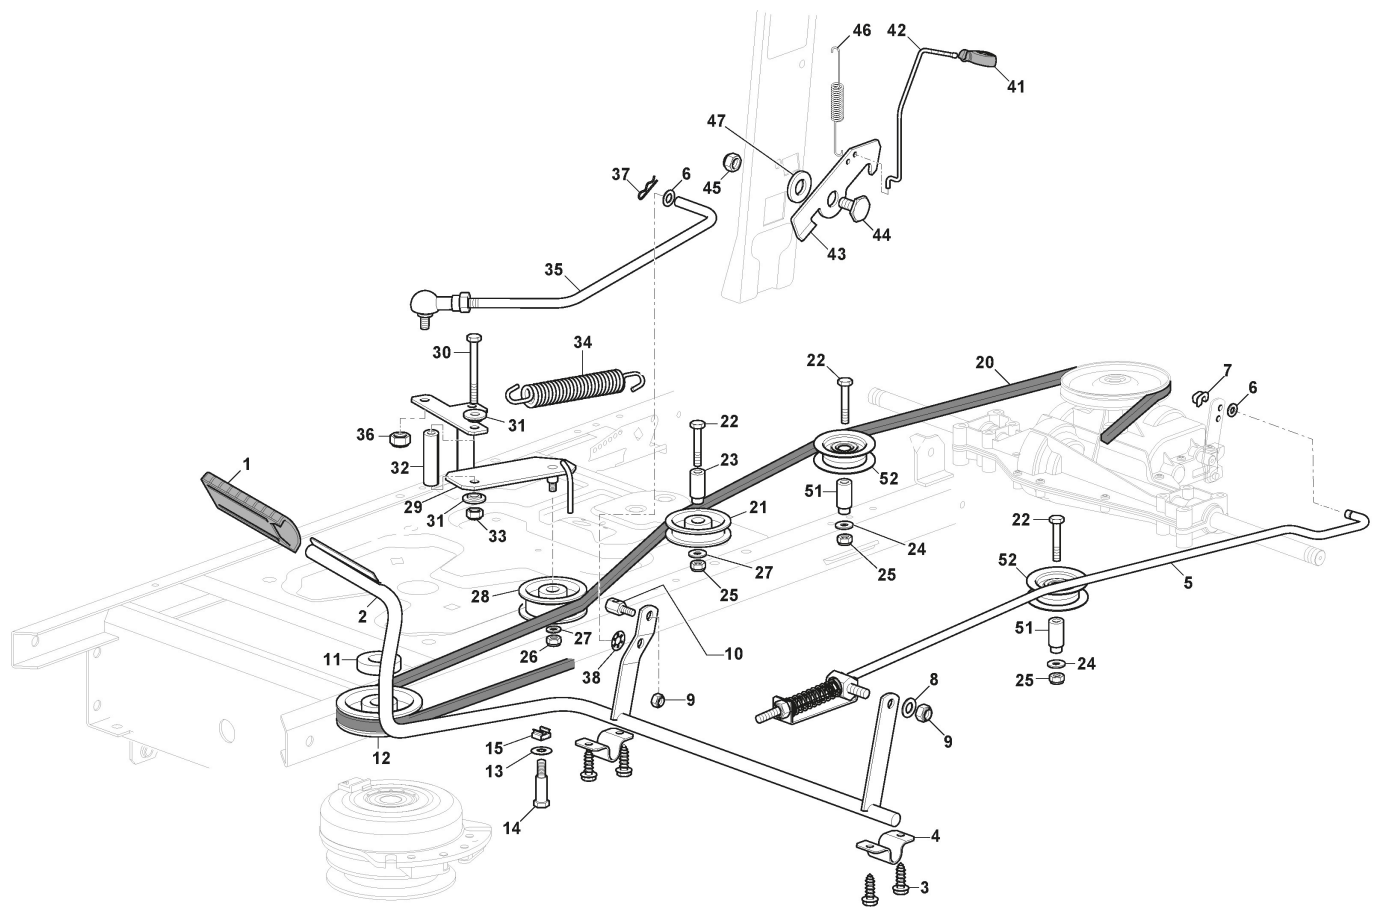

Steering

Ref.nr.	Qty	Item number	Description	Notes	From	Up to
46	2	112379511/0	Grease Dispenser			
47	4	125034002/1	Bushing			
48	1	112001010/0	Benzing Ring			
51	1	112692695/0	Screw			
52	2	112523100/0	Washer			
53	1	125160016/1	Spacer			
54	1	112587100/0	Grower			
55	1	112295300/0	Nut			
61	4	125122200/2	Bearing			
62	2	125590018/0	Tyre 13x5.00-6 P512 WANDA	13"		
63	2	125950000/0	Valve			
64	2	382680048/0	Wheel Assy	13" - P512		
66	2	125670005/2	Washer			
67	2	112001010/0	Benzing Ring			
68	2	322110233/0	Hub Cover	Standard Cover		
70	1	382180142/0	Outfit, Screws	Pos 1-4 incl.