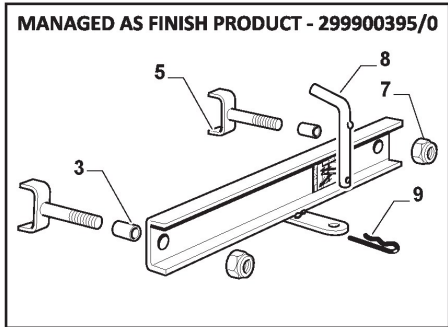

Labels

Ref.nr.	Qty	Item number	Description	Notes	From	Up to
1	1	114361553/1	Warning Label			
2	1	114366141/0	Label			
3	1	114363699/0	Label			
4	1	114361438/0	Label			
5	1	114363701/0	Label			
5	1	114366142/0	Label		From	To 31-August- 2014
6	1	114363700/0	Label			
7	1	114364961/3	Label Hot Surface			
8	1	114356699/1	Cutting Deck Danger Label