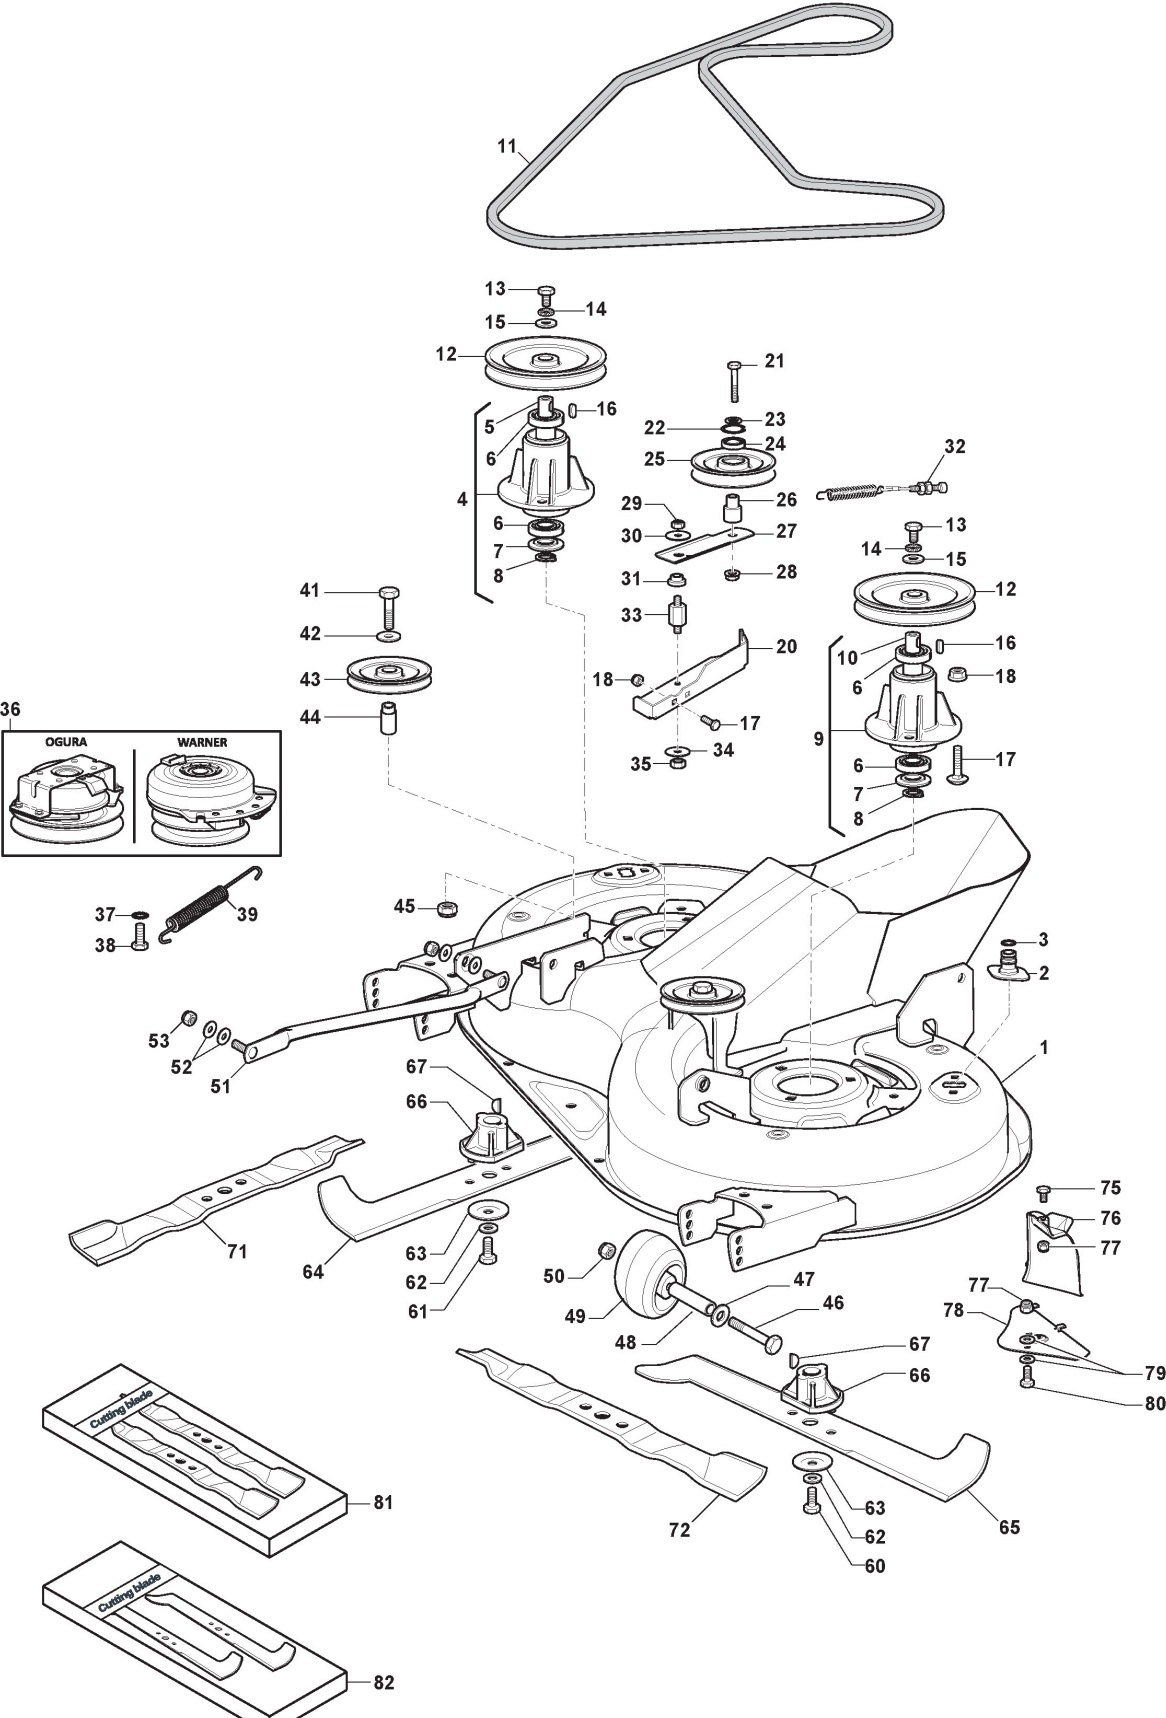

Cutting Plate Lifting

Ref.nr.	Qty	Item number	Description	Notes	From	Up to
1	1	325394533/0	Knob			
2	1	382318255/0	Lever			
3	1	382318231/1	Lifting Axle Assy			
4	1	112674700/0	Screw			
5	1	125430261/0	Spring			
6	1	112154510/0	Nut			
7	2	325038006/0	Bushing			
8	1	325785297/0	Support			
9	2	112792611/0	Screw			
10	1	325735515/0	Steering Sector			
11	2	112792611/0	Screw			
12	1	112793701/0	Screw			
13	1	125040636/1	Bushing			
14	1	125601579/0	Pulley			
15	1	382004620/0	Wire			
16	1	112523060/0	Washer			
17	1	112293201/0	Nut			
18	4	112155000/0	Nut			
21	1	382318297/1	Axle			
22	4	112735599/0	Screw			
23	2	325547231/1	Plate			
24	1	124487997/0	Cotter Pin			
26	2	325670010/0	Antifriction Washer			
27	1	125033109/0	Connecting Rod			
28	1	325670010/0	Antifriction Washer			
29	1	382318293/1	Axle			
30	1	124487997/0	Cotter Pin			
31	1	325547231/1	Plate			
32	2	112735599/0	Screw			
34	3	325670008/1	Washer			
35	3	125510170/0	Pin			
36	3	112156602/0	Nut			
37	3	112295200/0	Nut			
38	1	125840012/1	Tie Rod			
39	3	325670008/1	Washer			
41	3	124487998/0	Cotter Pin			
43	3	112156602/0	Nut			
44	6	112521360/0	Washer			

Cutting Plate with Electromagnetic Clutch