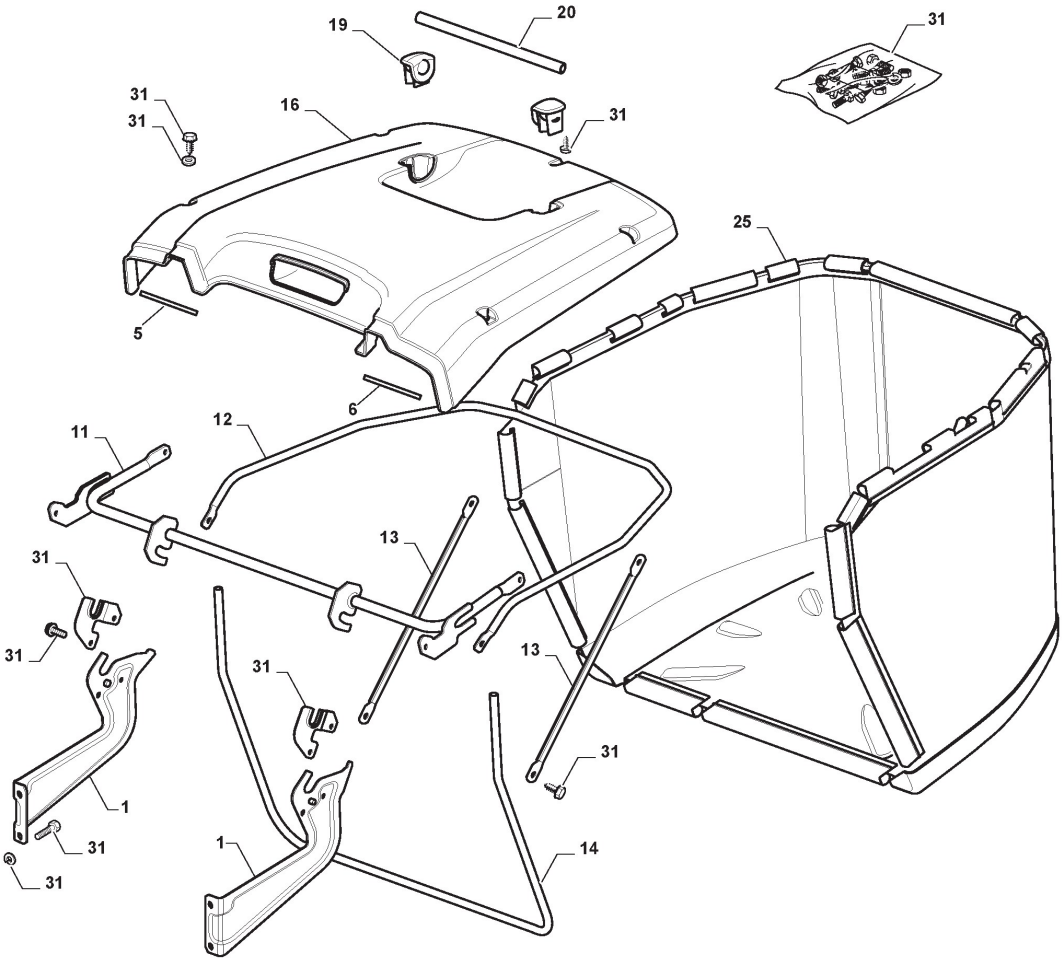

Belt Protections

Ref.nr.	Qty	Item number	Description	Notes	From	Up to
1	2	325774499/0	Clamp			
2	1	325108057/0	Conveyor			
3	1	325108056/0	Conveyor			
4	2	112792425/0	Screw			
5	2	112521340/0	Washer			
6	2	125160109/0	Spacer			
7	2	112154510/0	Nut			
8	1	325108064/0	Conveyor			
9	1	325108065/0	Conveyor			
11	1	325774527/0	Clamp			
12	1	325060168/0	Case			
13	1	325774529/0	Clamp			
14	1	325060169/0	Case			
16	2	125943010/0	Screw			
17	2	112437506/0	Plate			
19	4	125943011/0	Screw			
20	4	112604899/0	Crown Fastener