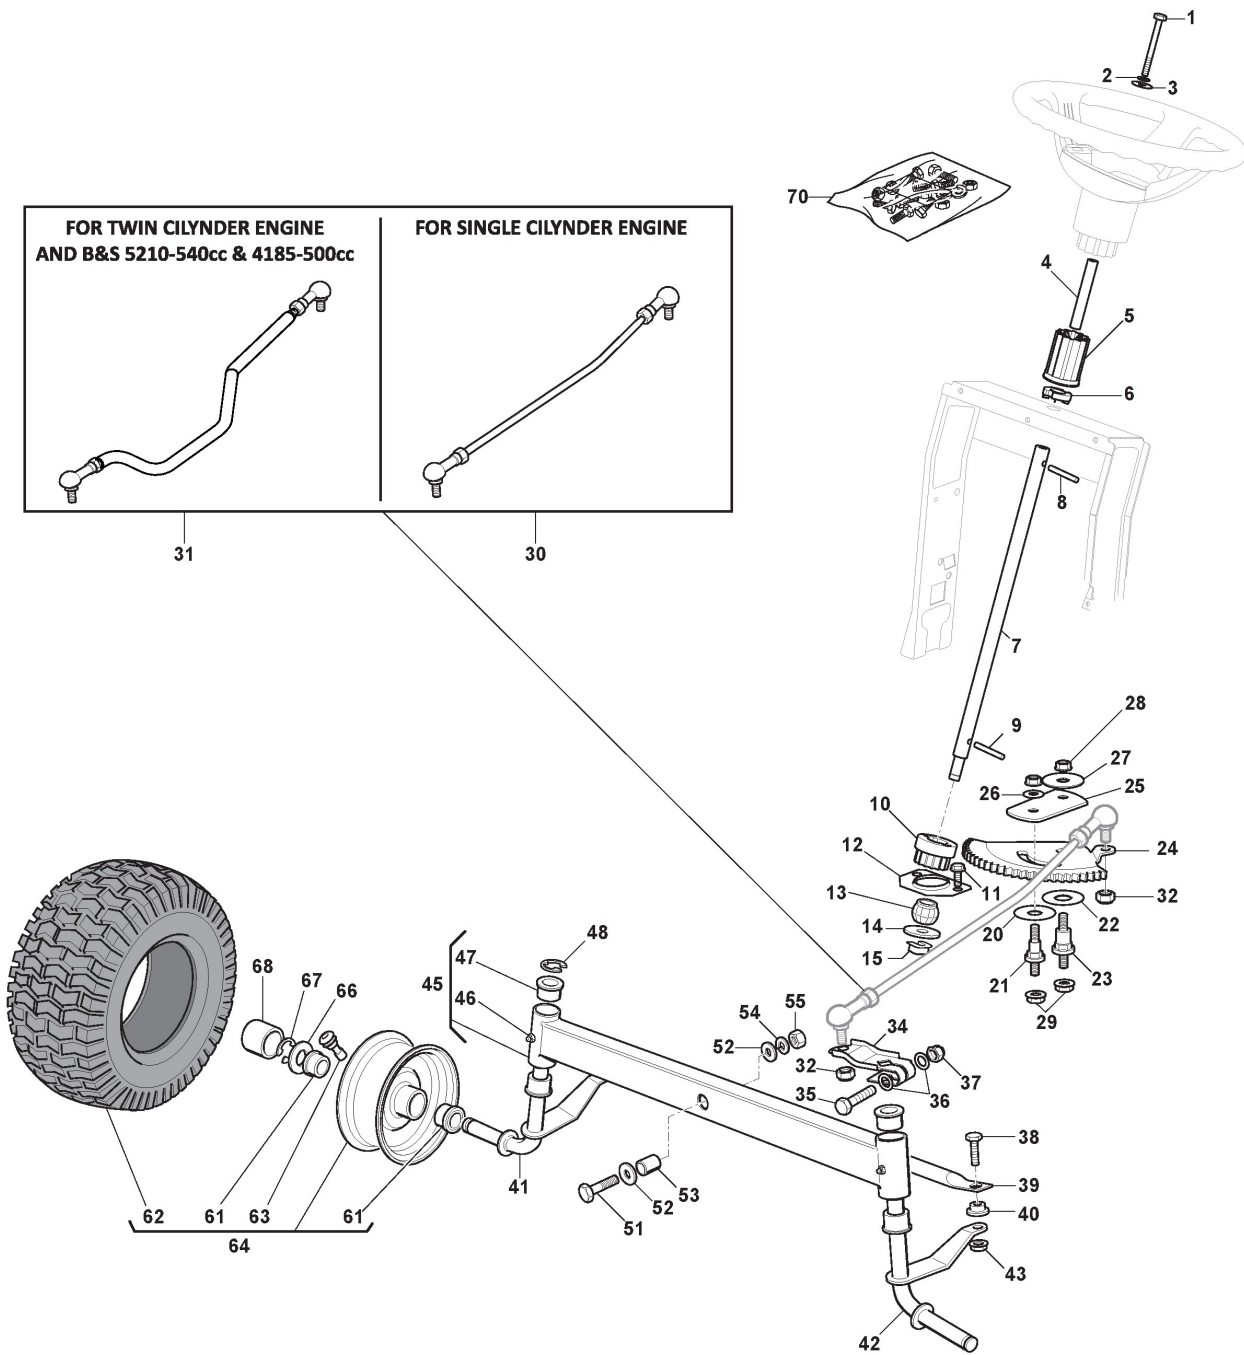

Bodywork

Ref.nr.	Qty	Item number	Description	Notes	From	Up to
1	1	325076913/0	Engine Hood Black			
2	1	325410941/0	Right Headlight Transparent			
3	1	325410942/0	Left Headlight Transparent			
4	1	325785365/0	Engine Hood Support			
5	4	112735403/0	Screw			
6	1	325785599/0	Right Lamp Support			
7	4	112728714/0	Screw			
8	1	325077016/1	Hood Front, Black			
9	1	325785600/0	Left Lamp Support			
11	1	325785298/0	Dashboard Support			
12	4	125943010/0	Screw			
13	2	325270325/0	Guide			
14	2	112735599/0	Screw			
15	3	112735406/0	Screw			
16	3	112523040/0	Washer			
17	1	325120259/2	Dashboard			
18	2	125943010/0	Screw			
19	2	325260003/0	Grommet			
21	1	325120203/0	Dashboard Cover			
22	1	382869037/0	Muffler Protection			
23	1	112735599/0	Screw			
25	1	325110397/1	Black Central Cover			
26	1	125943010/0	Screw			
27	2	325076955/0	Frontal Moulding			
28	1	325207197/0	Cover			
29	1	325207198/0	Cover			
30	1	325207199/0	Cover			
31	4	112735403/0	Screw			
32	1	325207196/0	Cover			
34	1	325110435/0	Black Wheels Cover			
35	1	112437506/0	Plate			
36	2	125943010/0	Screw			
55	1	325207191/0	Plate	Not needed for Hydro Model