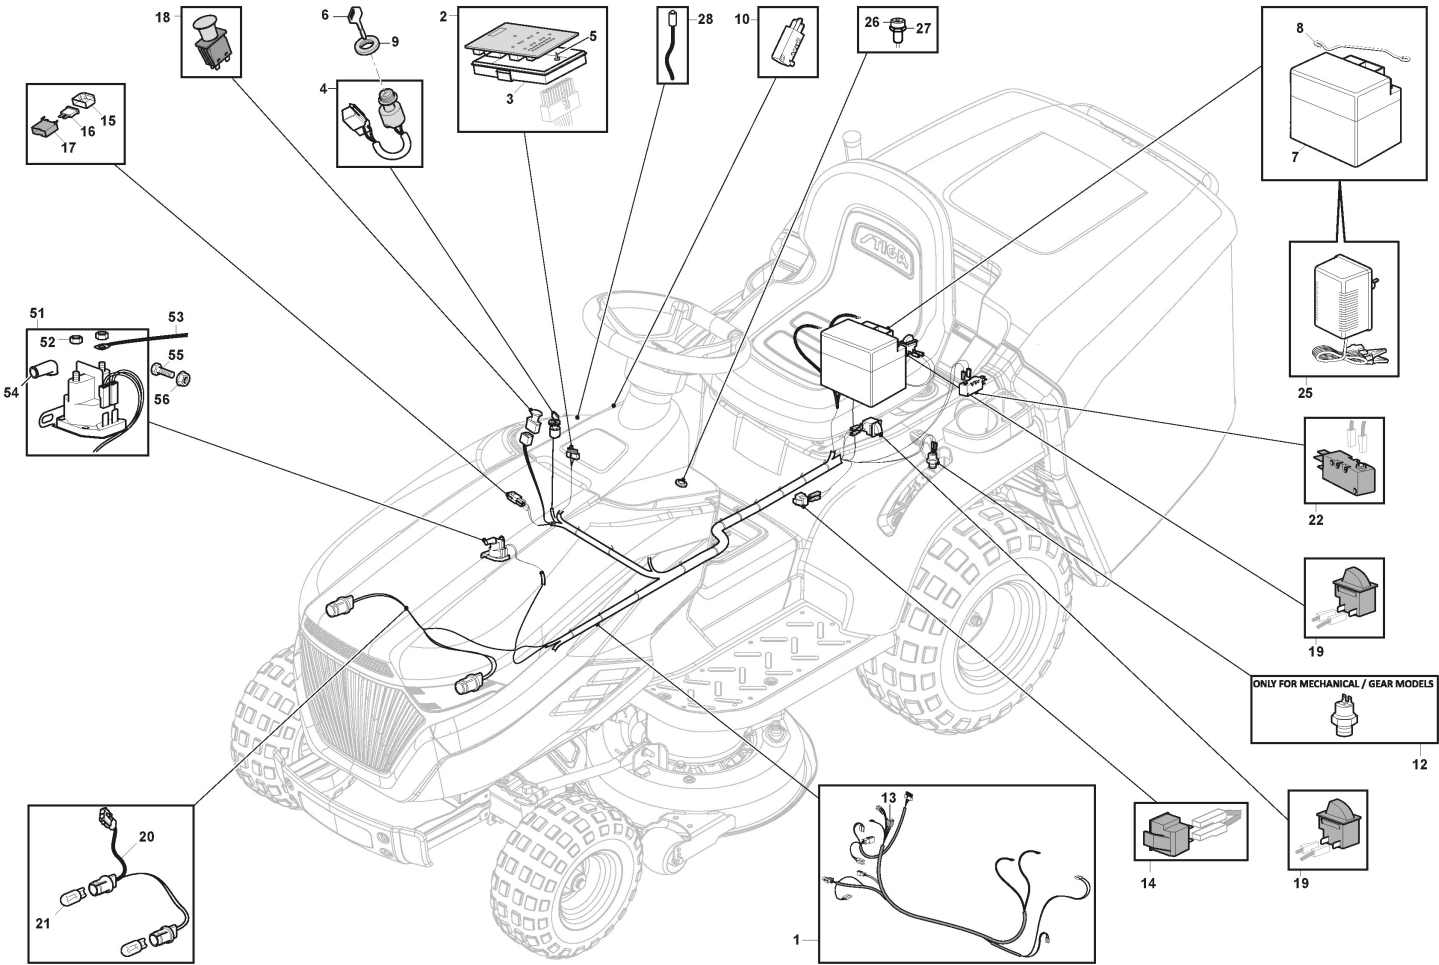

Engine - ST.

Ref.nr.	Qty	Item number	Description	Notes	From	Up to
1	1	125795001/1	Cap			
2	4	125943010/0	Screw			
3	1	325735126/0	Fuel Tank			To
3	1	325735126/1	Tank		From	31-August-2017
4	4	118375051/1	Fair Led			
5	1	325869057/0	Connecting Tube			
6	1	118562996/0	Shut out valve			
7	1	112154210/0	Nut			
8	1	112691115/0	Screw			
11	3	112735108/1	Screw			
12	1	127598060/0	Oil Discharge Extension			
13	1	118401001/1	Oil Seal			
14	1	118737849/0	Plug			
15	1	325108044/1	Conveyor	if foreseen in assortment		
16	1	325263302/1	Air Intake Grill	if foreseen in assortment		To
16	1	325263318/0	Air Intake Grill	if foreseen in assortment	From	30-June-2021
21	2	112792611/0	Screw			
22	2	112540260/0	Washer			
23	1	382598047/0	Muffler Protection			To
23	1	382598047/1	Muffler Protection		From	25-May-2019
23	1	382598047/2	Muffler Protection		From	13-September-2021
24	1	182750010/0	Muffler			
25	2	112360425/0	Nut			
26	2	112792611/0	Screw			
27	2	112540260/0	Washer			
28	1	118738269/0	Exhaust Pipe			
29	2	112737450/0	Screw			
30	2	112540260/0	Washer			
35	1	325394531/0	Knob			
36	1	182000216/0	Accelerator			
37	1	112726389/0	Screw			
38	1	112290800/0	Nut			
39	2	112726389/0	Screw			
40	2	112540020/0	Washer			
41	2	112521310/0	Washer			
42	1	114363697/0	Label