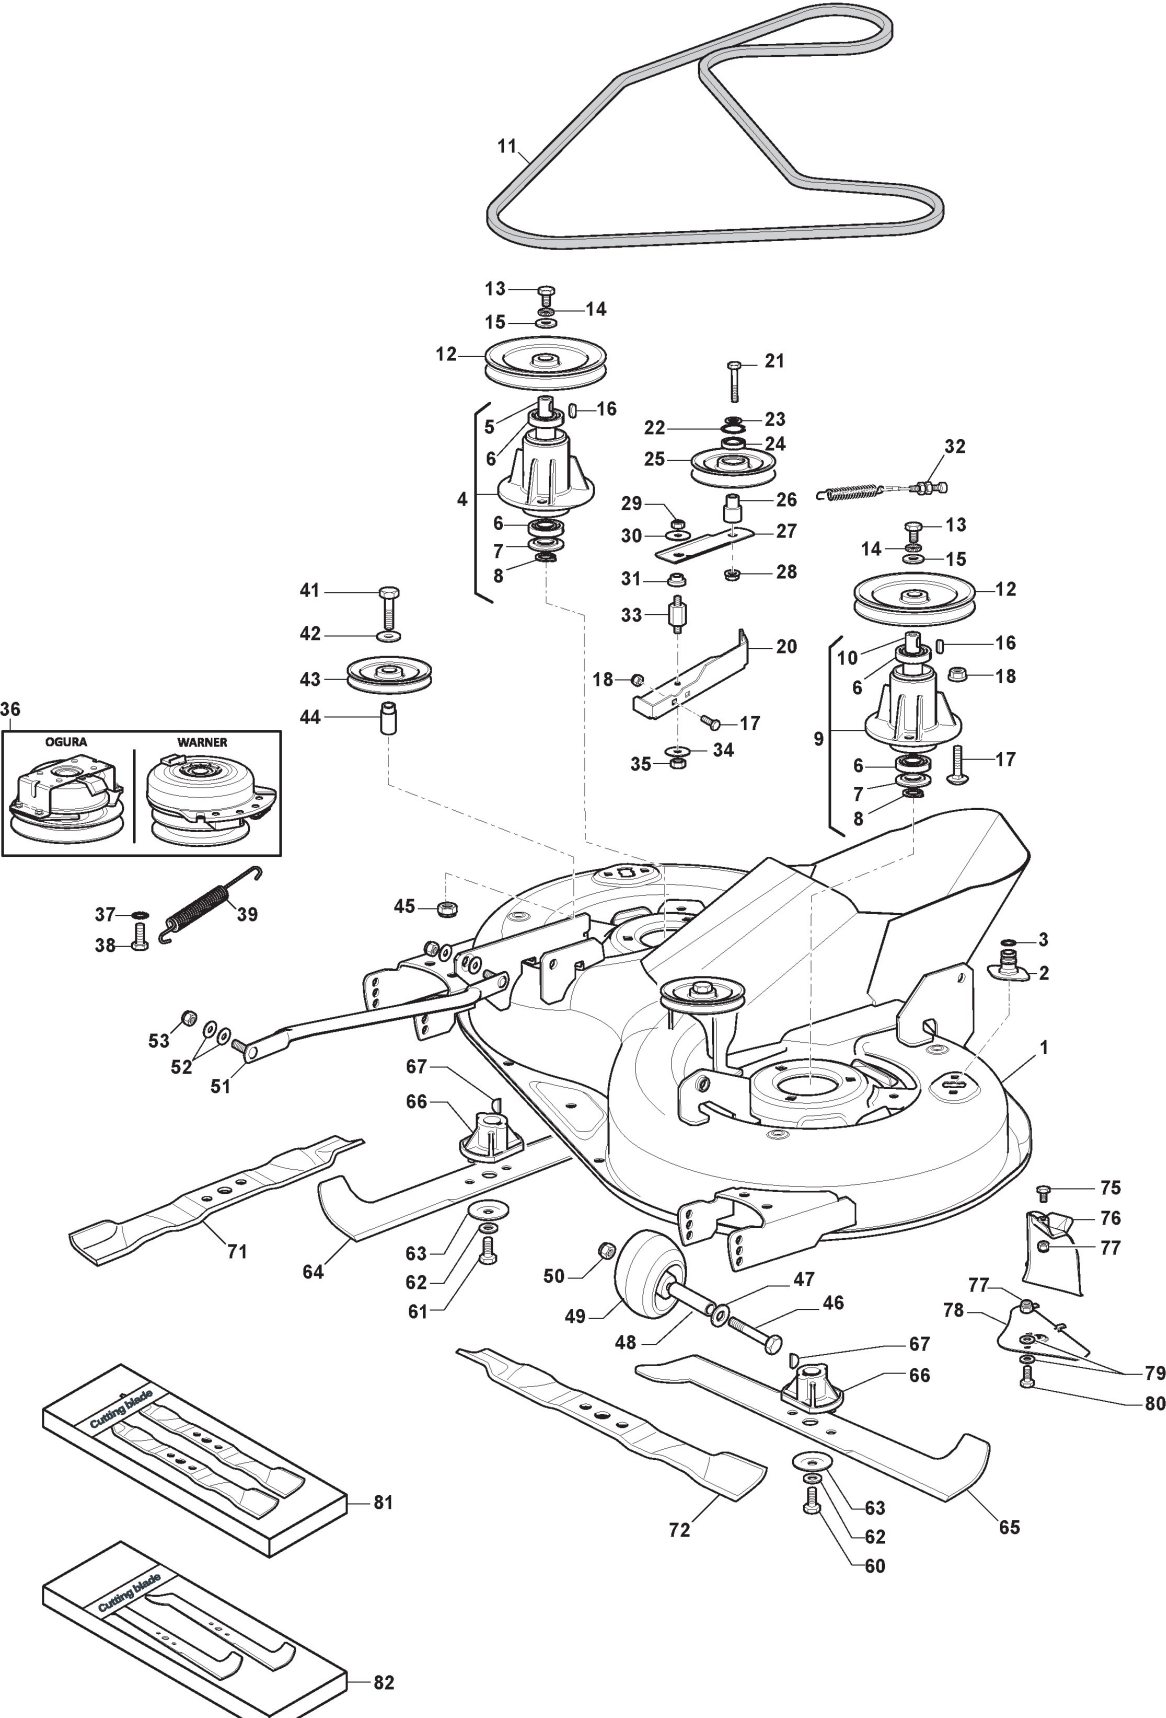

Cutting Plate with Electromagnetic Clutch