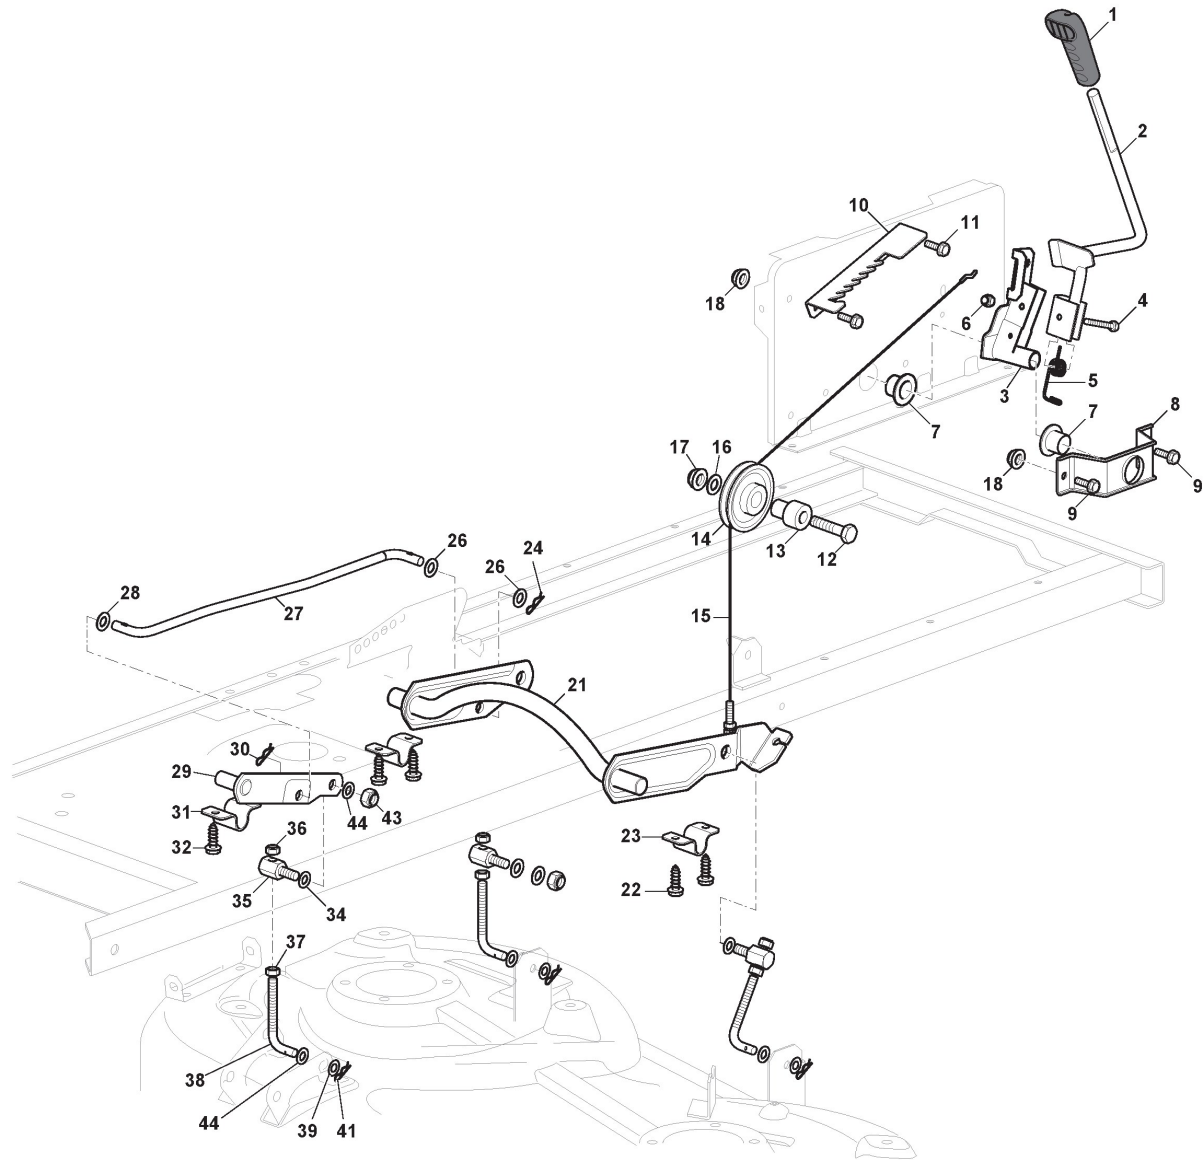

Transmission

Ref.nr.	Qty	Item number	Description	Notes	From	Up to
47	2	125950000/0	Valve			
49	2	112540221/0	Washer			
50	2	133800001/0	Faston Terminal