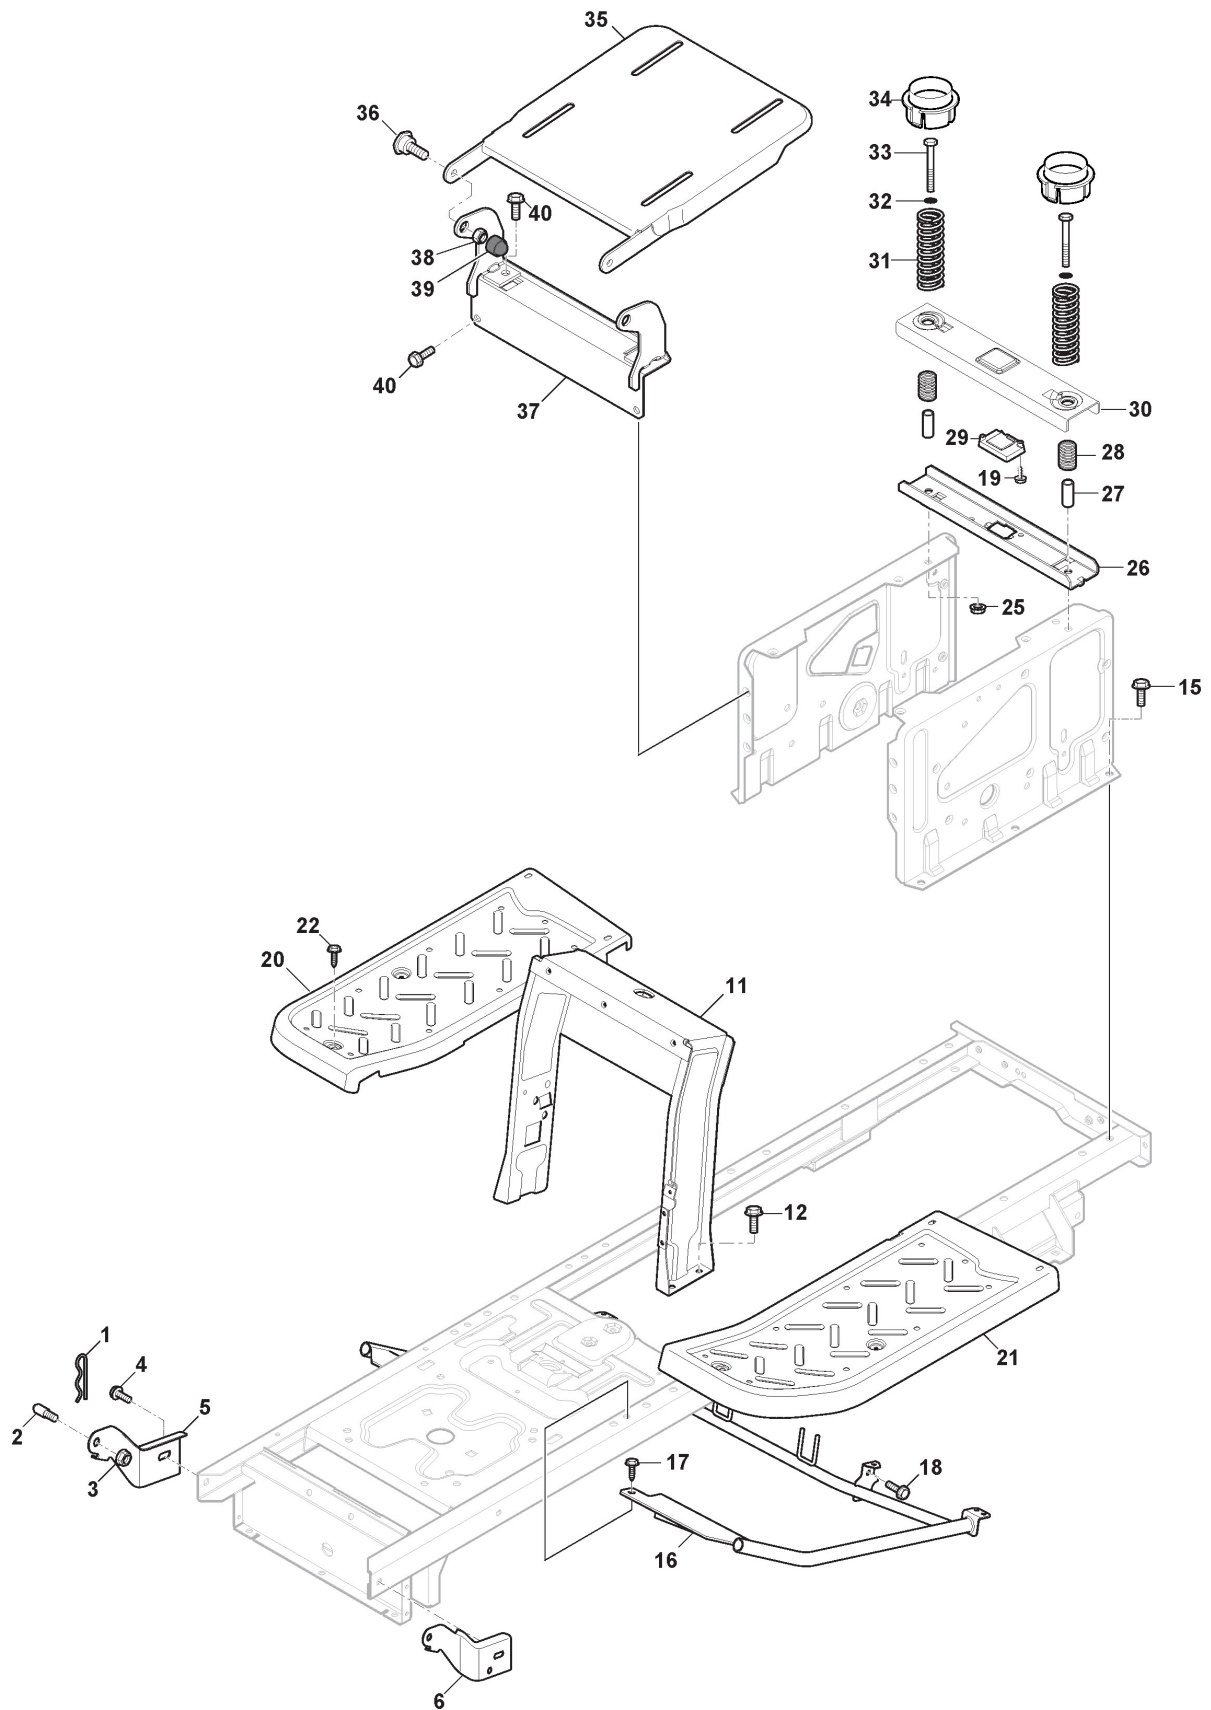

ALPINA

AT3 98 A (2022)

2T0510404/A22

Spare parts list Reservdelar Repuestos Ersatzteile Pièces détachées Reserve onderdelen Catalogo ricambi

- Use ST. S.p.A. Genuine Spare Parts specified in the parts list for repair and/or replacement.
- The contents described in the parts list may change due to improvement.
- The drawings of the spare parts are only indicative And might Not represent the part in question exactly.
- The indications "right" - "left" - "front" - "rear" refer to the position of the operator when using the machine.
- When placing orders of parts for repair And/Or replacement, make sure that the illustrated parts list Is the one applying to the machine's year of manufacture, as shown on the identification plate attached to the machine.

Frame

Ref.nr.	Qty	Item number	Description	Notes	From	Up to
1	1	124487998/0	Cotter Pin			
2	2	125510169/1	Pin			
3	4	112155000/0	Nut			
4	2	112735403/0	Screw			
5	1	325547225/0	Right Plate			
6	1	325547227/0	Left Plate			
11	1	382785169/1	Steering Column Support			
12	4	125943009/0	Screw			
15	6	125943009/0	Screw			
16	1	382785179/1	Footboard Support	For Gear Models		
17	2	125943009/0	Screw			
18	2	125943009/0	Screw			
19	2	112728686/0	Screw			
20	1	325500050/0	Right Footboard			
21	1	325500051/0	Left Footboard			
22	2	112735403/0	Screw			
25	2	112293201/0	Nut			
26	1	325820109/1	Seat Support			
27	2	125160048/0	Spacer			
28	2	125430263/0	Spring			
29	1	325785379/1	Support			
30	1	325820111/1	Switch Comand Cross			
31	2	125430264/1	Spring			
32	2	112521350/0	Washer			
33	2	112691400/0	Screw			
34	2	325600148/0	Hood			
35	1	382547061/1	Plate			
36	2	122524970/3	Pin			
37	1	382820151/2	Seat Support			
38	2	112155010/0	Nut			
39	2	118203854/0	Cap			
40	4	125943009/0	Screw			