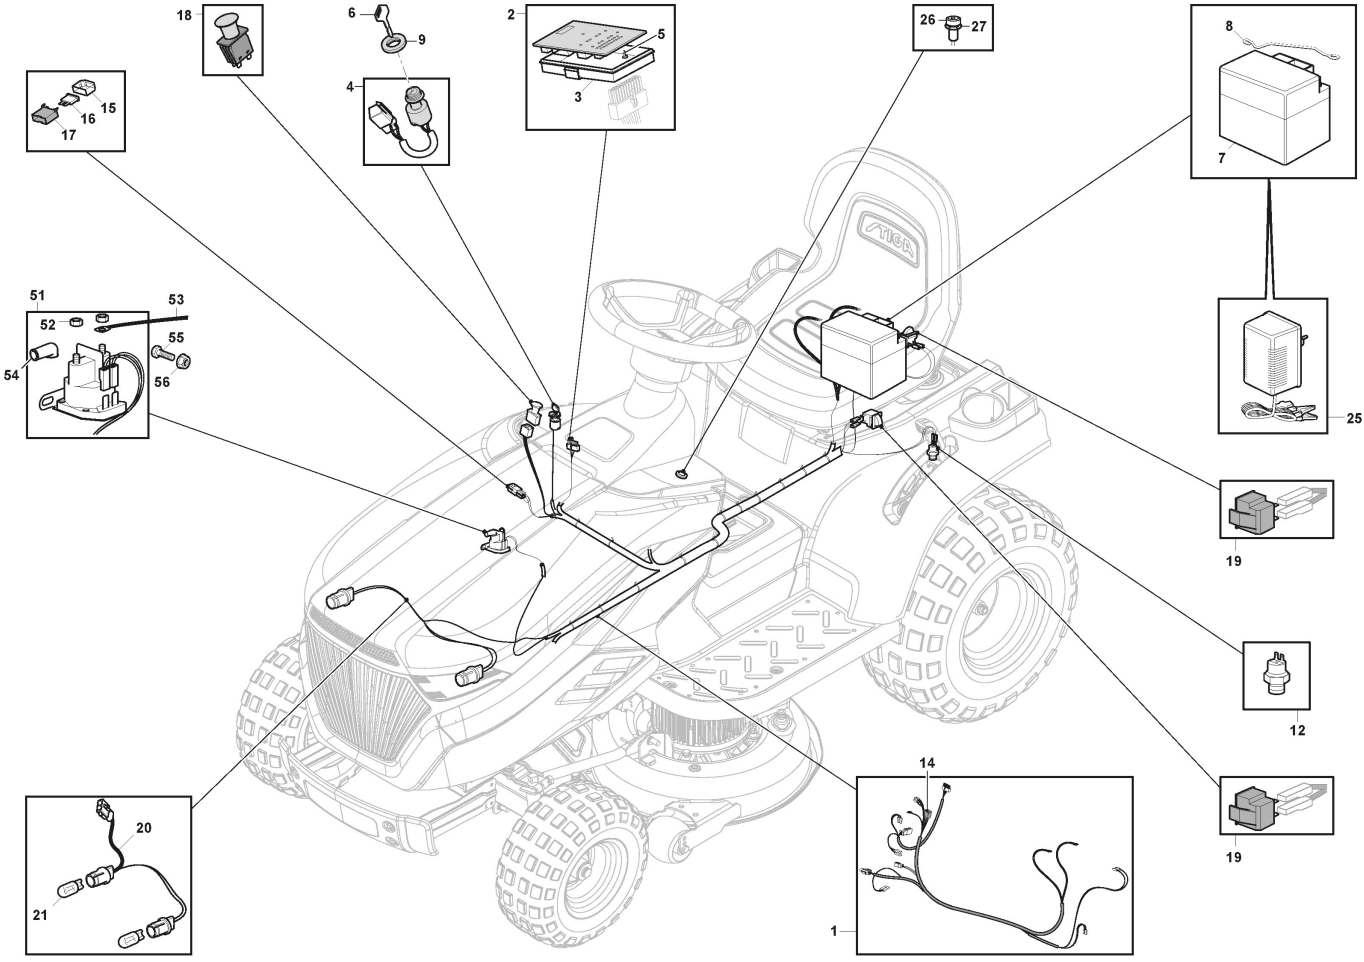

Engine - ST.

Ref.nr.	Qty	Item number	Description	Notes	From	Up to
1	1	125795001/1	Cap			
2	4	125943010/0	Screw			
3	1	325735126/0	Fuel Tank			To
3	1	325735126/1	Tank		From	31-August-2017
4	4	118375051/1	Fair Led			
5	1	325869057/0	Connecting Tube			
6	1	118562996/0	Shut out valve			
7	1	112154210/0	Nut			
8	1	112691115/0	Screw			
11	3	112735108/1	Screw			
12	1	127598060/0	Oil Discharge Extension			
13	1	118401001/1	Oil Seal			
14	1	118737849/0	Plug			
15	1	325108044/1	Conveyor	if foreseen in assortment		
16	1	325263302/1	Air Intake Grill	if foreseen in assortment		To
16	1	325263318/0	Air Intake Grill	if foreseen in assortment	From	30-June-2021
21	2	112792611/0	Screw			
22	2	112540260/0	Washer			
23	1	382598047/0	Muffler Protection			To
23	1	382598047/1	Muffler Protection		From	25-May-2019
23	1	382598047/2	Muffler Protection		From	13-September-2021
24	1	182750010/0	Muffler			
25	2	112360425/0	Nut			
26	2	112792611/0	Screw			
27	2	112540260/0	Washer			
28	1	118738269/0	Exhaust Pipe			
29	2	112737450/0	Screw			
30	2	112540260/0	Washer			
35	1	325394531/0	Knob			
36	1	182000216/0	Accelerator			
37	1	112726389/0	Screw			
38	1	112290800/0	Nut			
39	2	112726389/0	Screw			
40	2	112540020/0	Washer			
41	2	112521310/0	Washer			
42	1	114363697/0	Label