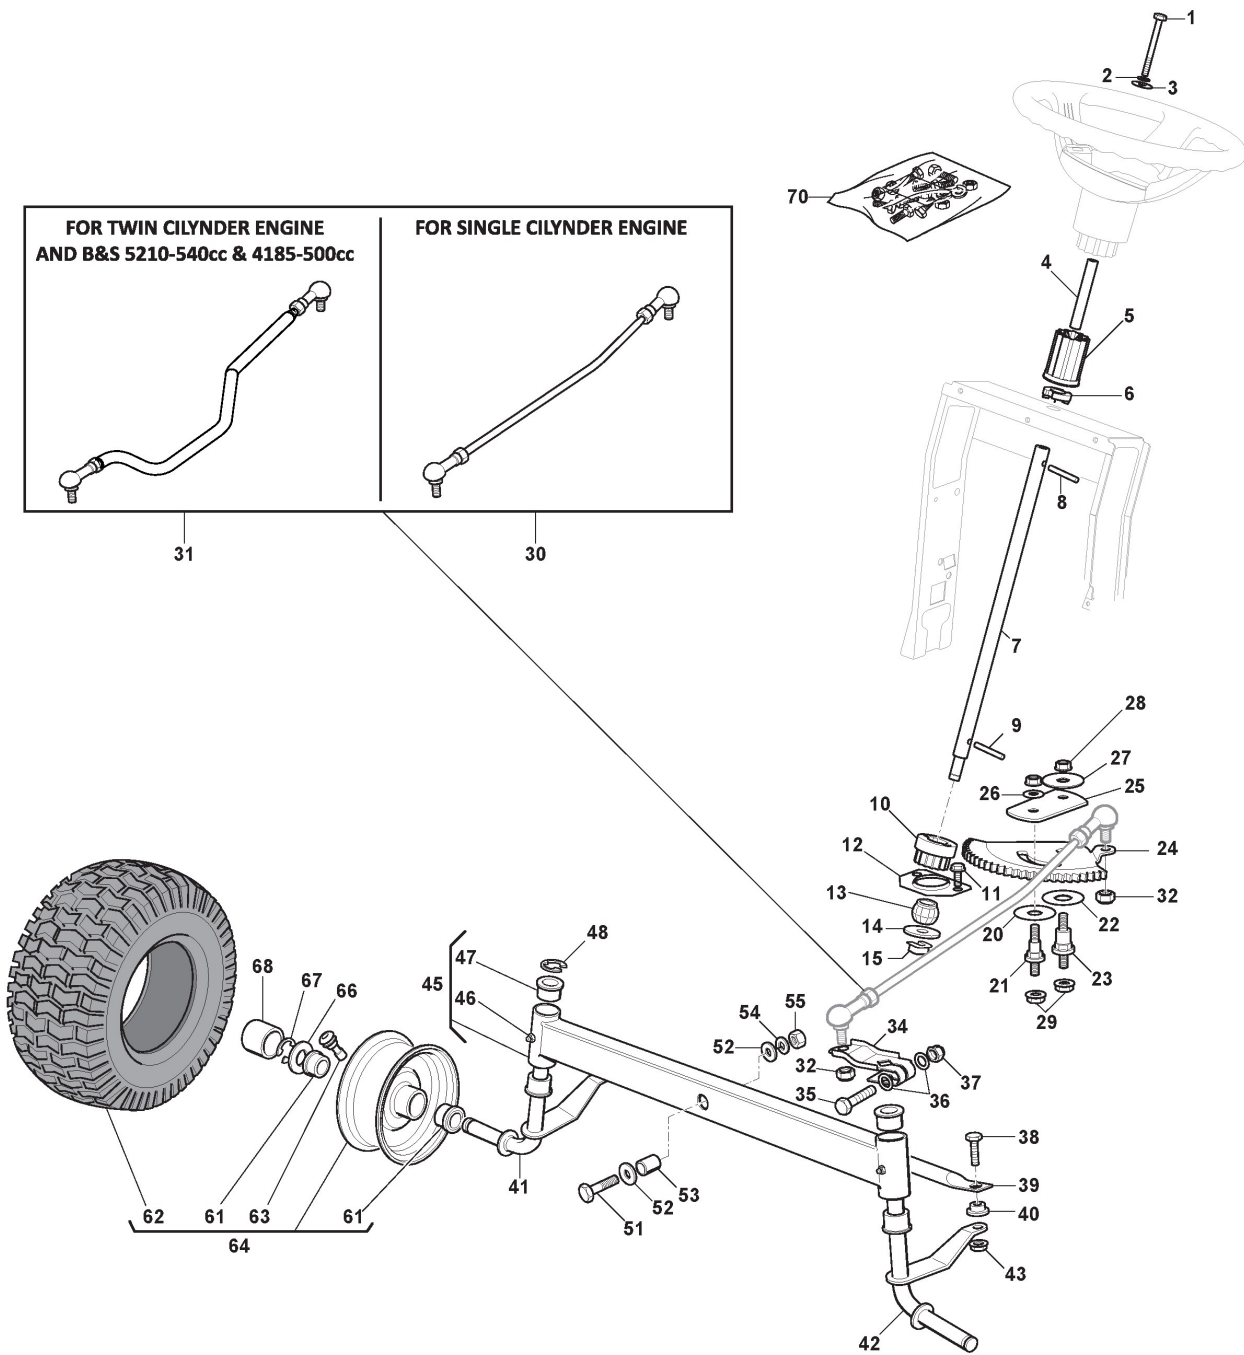

Bodywork

Ref.nr.	Qty	Item number	Description	Notes	From	Up to
1	1	325076913/0	Engine Hood Black			
2	1	325410941/0	Right Headlight Transparent			
3	1	325410942/0	Left Headlight Transparent			
4	1	325785365/0	Engine Hood Support			
5	4	112735403/0	Screw			
6	1	325785599/0	Right Lamp Support			
7	4	112728714/0	Screw			
8	1	325077016/1	Hood Front, Black			
9	1	325785600/0	Left Lamp Support			
11	1	325785298/0	Dashboard Support			
12	4	125943010/0	Screw			
13	2	325270325/0	Guide			
14	2	112735599/0	Screw			
15	3	112735406/0	Screw			
16	3	112523040/0	Washer			
17	1	325120259/2	Dashboard			
18	2	125943010/0	Screw			
19	2	325260003/0	Grommet			
21	1	325120203/0	Dashboard Cover			
22	1	382869037/0	Muffler Protection			
23	1	112735599/0	Screw			
25	1	325110397/1	Black Central Cover			
26	1	125943010/0	Screw			
27	2	325076955/0	Frontal Moulding			
34	1	325110400/0	Black Wheels Cover			
35	1	112437506/0	Plate			
36	2	125943010/0	Screw			
37	2	112735406/0	Screw			
38	2	112523040/0	Washer			
39	1	325547208/3	Rear Plate			
40	2	125943010/0	Screw			
55	1	325207191/0	Plate	Not needed for Hydro Models		
56	1	325207190/1	Cover	Not needed for Gear Models		
57	4	112155000/0	Nut			
58	4	112735599/0	Screw