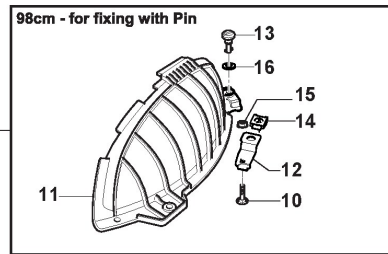

Labels

Ref.nr.	Qty	Item number	Description	Notes	From	Up to
1	1	114362365/1	Label			
2	1	114363451/0	Label			
3	1	114363699/0	Label	Only for Models with Lamp		
4	1	114361438/0	Label			
5	1	114363701/0	Label			To
5	1	114366142/0	Label		From	31-August-
6	1	114363700/0	Label			2014
7	2	114364961/3	Label Hot Surface			
8	1	114356699/1	Cutting Deck Danger Label			
8	1	114367751/0	Cutting Deck Danger Label