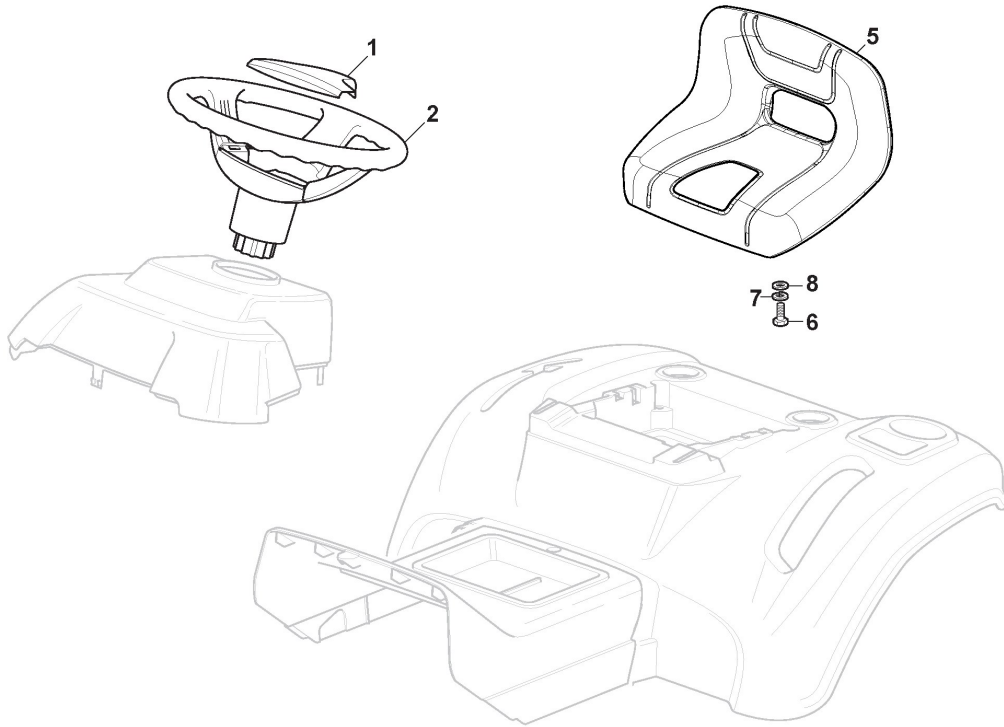

Optionals On Request

Ref.nr.	Qty	Item number	Description	Notes	From	Up to
1	1	382869038/0	Muffler Protection			
2	4	112735599/0	Screw			
5	2	382650211/0	Stiffening			
6	1	382033111/0	Rod			
7	2	112155000/0	Nut			
8	1	125510021/1	Hitch Pin			
9	1	124487999/0	Spring Pin			
10	2	112815206/0	Screw			
11	1	325140105/0	Deflector			
12	2	325785471/0	Pin			
13	2	125580040/0	Stake			
14	2	118737221/0	Plate			
15	2	112292102/0	Nut			
16	2	112604899/0	Crown Fastener