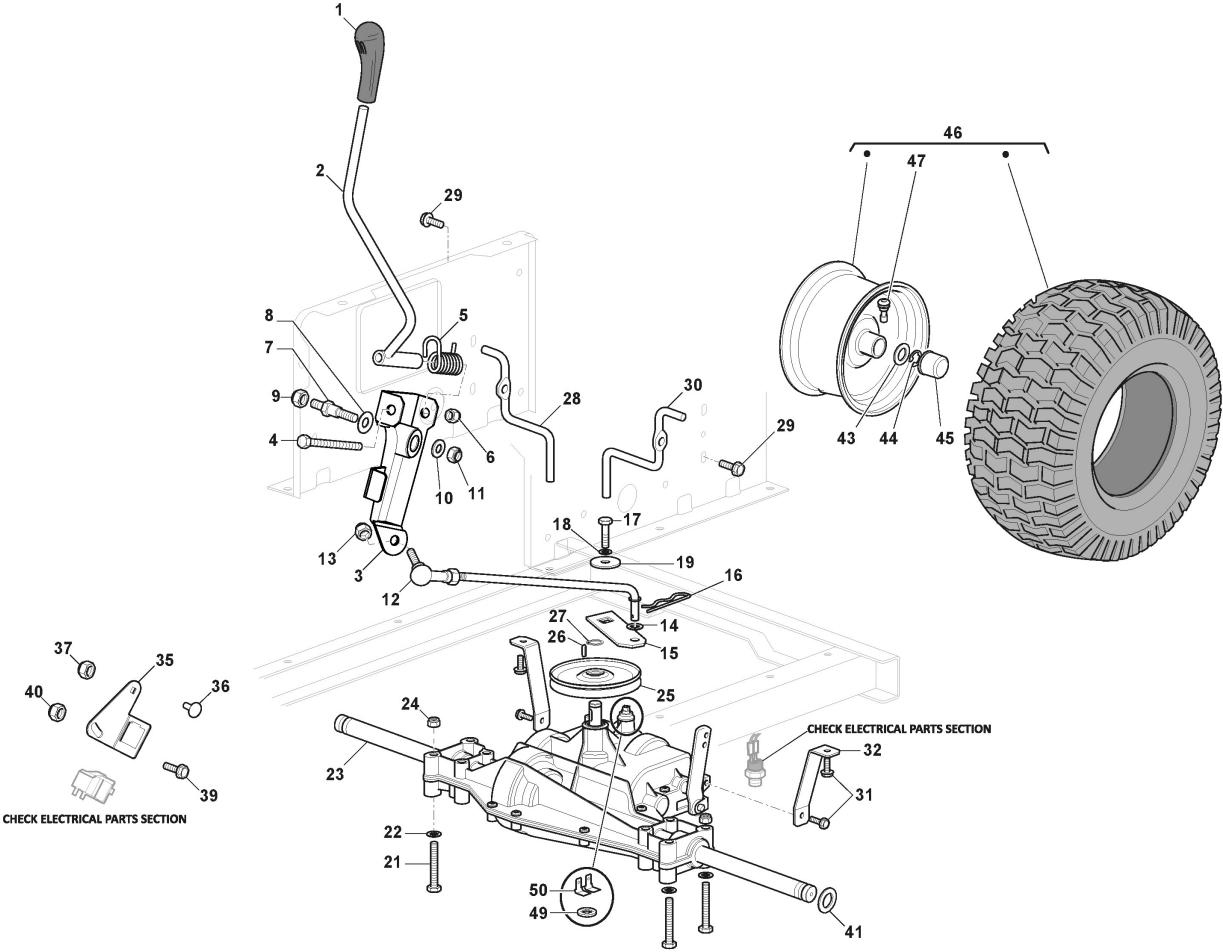

Transmission

Ref.nr.	Qty	Item number	Description	Notes	From	Up to
1	1	325394532/0	Knob			
2	1	382318233/0	Lever			
3	1	382774259/1	Clamp			
4	1	112692050/0	Screw			
5	1	125430226/0	Spring			
6	1	112155000/0	Nut			
7	1	125510035/0	Pin			
8	1	322672151/0	Antifriction Washer			
9	1	112293201/0	Nut			
10	1	112523060/0	Washer			
11	1	112155010/0	Nut			
12	1	382000567/1	Gear Rod Assy			
13	1	112154210/0	Nut			
14	1	112521340/0	Washer			
15	1	325318235/0	Lever			
16	1	112141418/0	Cotter Pin			
17	1	112735520/0	Screw	for PEERLESS Transmission		
17	1	112791011/0	Screw	for LANGHUI Transmission		
18	1	112540040/0	Washer			
19	1	322680009/0	Washer			
21	4	112691600/0	Screw			
22	4	112521350/0	Washer			
23	1	118400910/4	Transmission MST 205-535H S/T	PEERLESS Transmission		
23	1	118400922/0	Transaxle LANGHUI	LANGHUI Transmission		
24	4	112155000/0	Nut			
25	1	182601509/0	Pulley			
26	1	112139430/0	Key			
27	1	112608950/0	Seeger			
28	1	125270329/0	Belt Guide			
29	2	112735599/0	Screw			
30	1	125270330/0	Belt Guide			
31	4	125943009/0	Screw			
32	2	325785315/0	Support			
35	1	325785483/1	Support			
36	2	112815200/0	Screw			
37	2	112154510/0	Nut			
39	2	112792611/0	Screw			
40	2	112155000/0	Nut			
41	2	125670005/2	Washer			
43	6	125670005/2	Washer			
44	2	112001010/0	Benzing Ring			
45	2	322110233/0	Hub Cover			
45	2	322110240/0	Hub Cap			
46	2	382680083/0	Wheel Assy			
46	2	382680092/0	Wheel Assy 18"