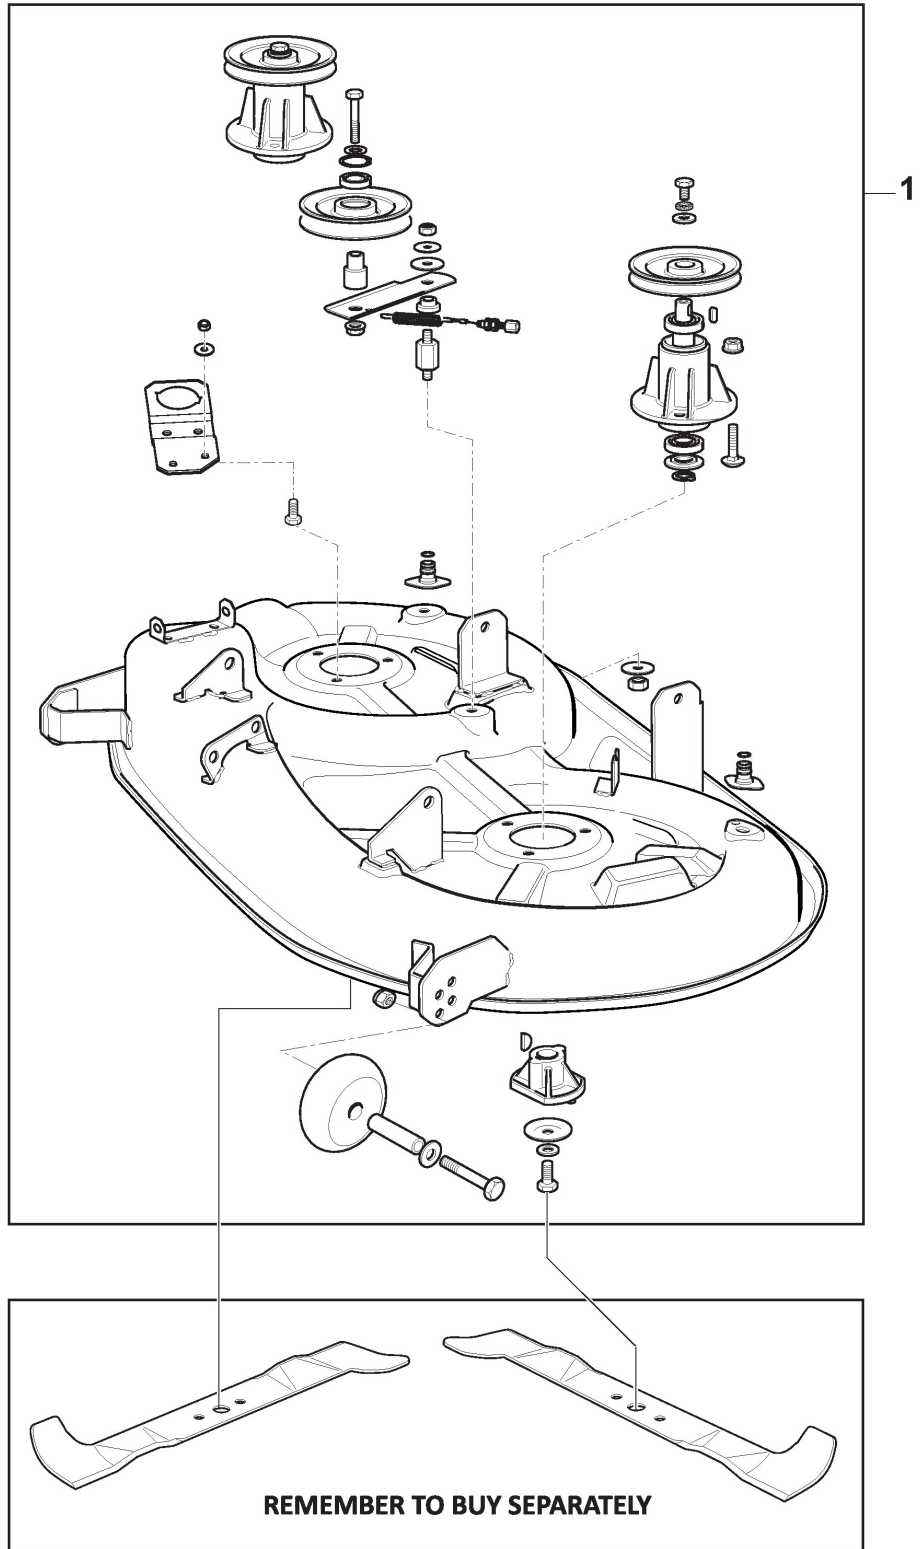

Cutting Plate

Ref.nr.	Qty	Item number	Description	Notes	From	Up to
62	2	112523080/0	Washer			
63	2	122160400/0	Elastic Disc			
64	1	1134-9225-01	Mulching Blades	Stiga Packed into 182004346/0 (2pcs)		
64	2	182004346/0	Left Blade, Mulching			
65	2	1134-9159-01	Blade Holder	Stiga Packed into 125463200/0		
65	2	125463200/0	Blade Holder			
66	2	112139100/0	Key			
67	2	325774665/0	Bracket			
68	2	112793102/0	Screw			
69	2	112523060/0	Washer			
70	2	112154210/0	Nut