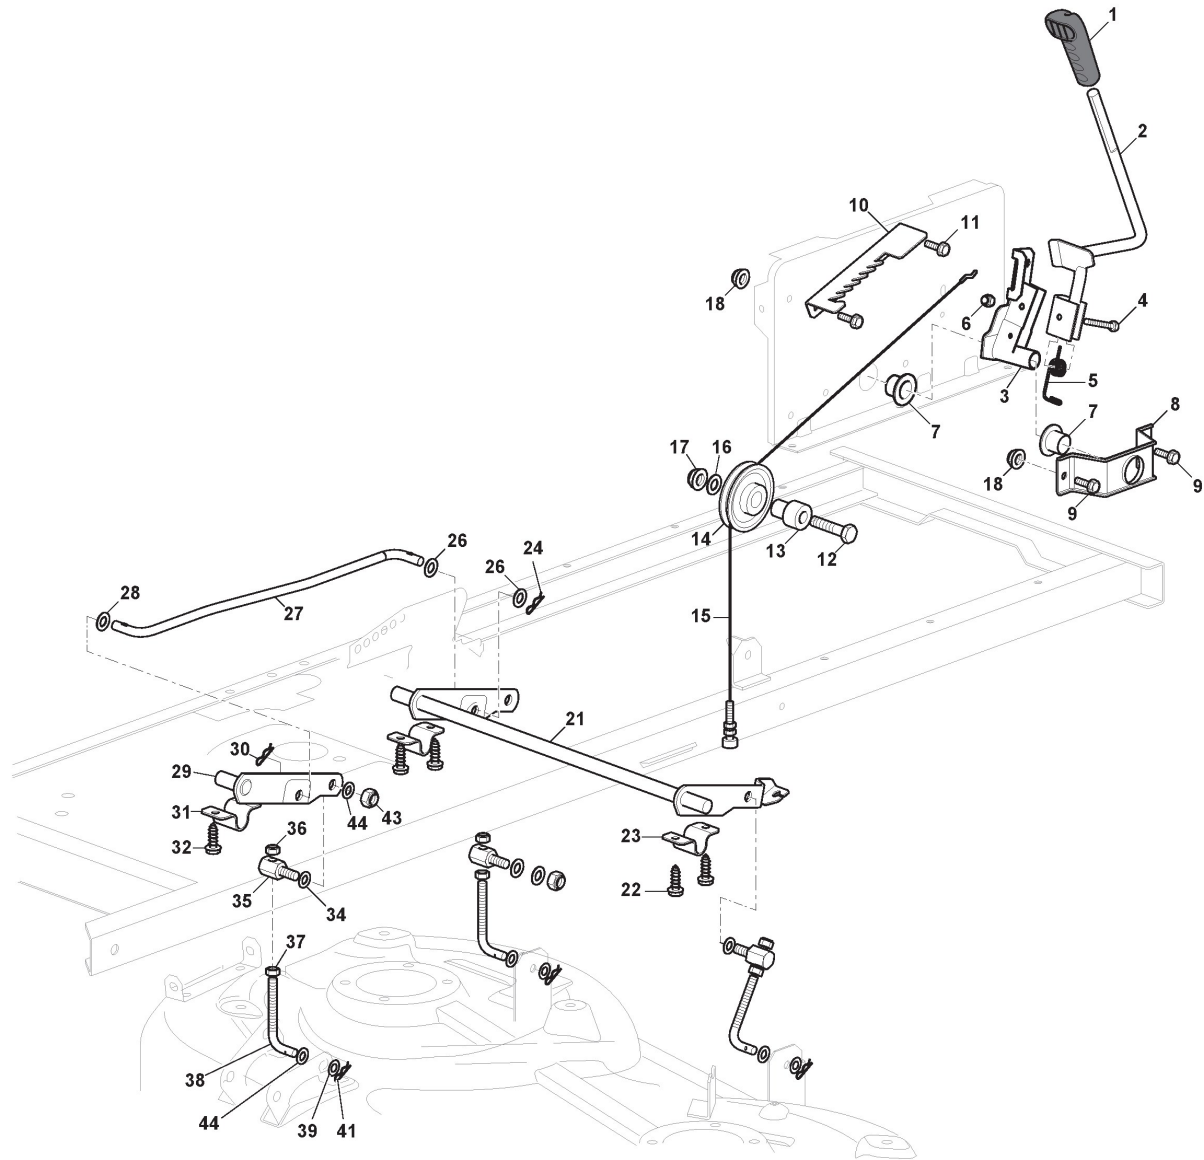

Transmission

Ref.nr.	Qty	Item number	Description	Notes	From	Up to
47	2	125950000/0	Valve			
49	2	112540221/0	Washer			
50	2	133800001/0	Faston Terminal