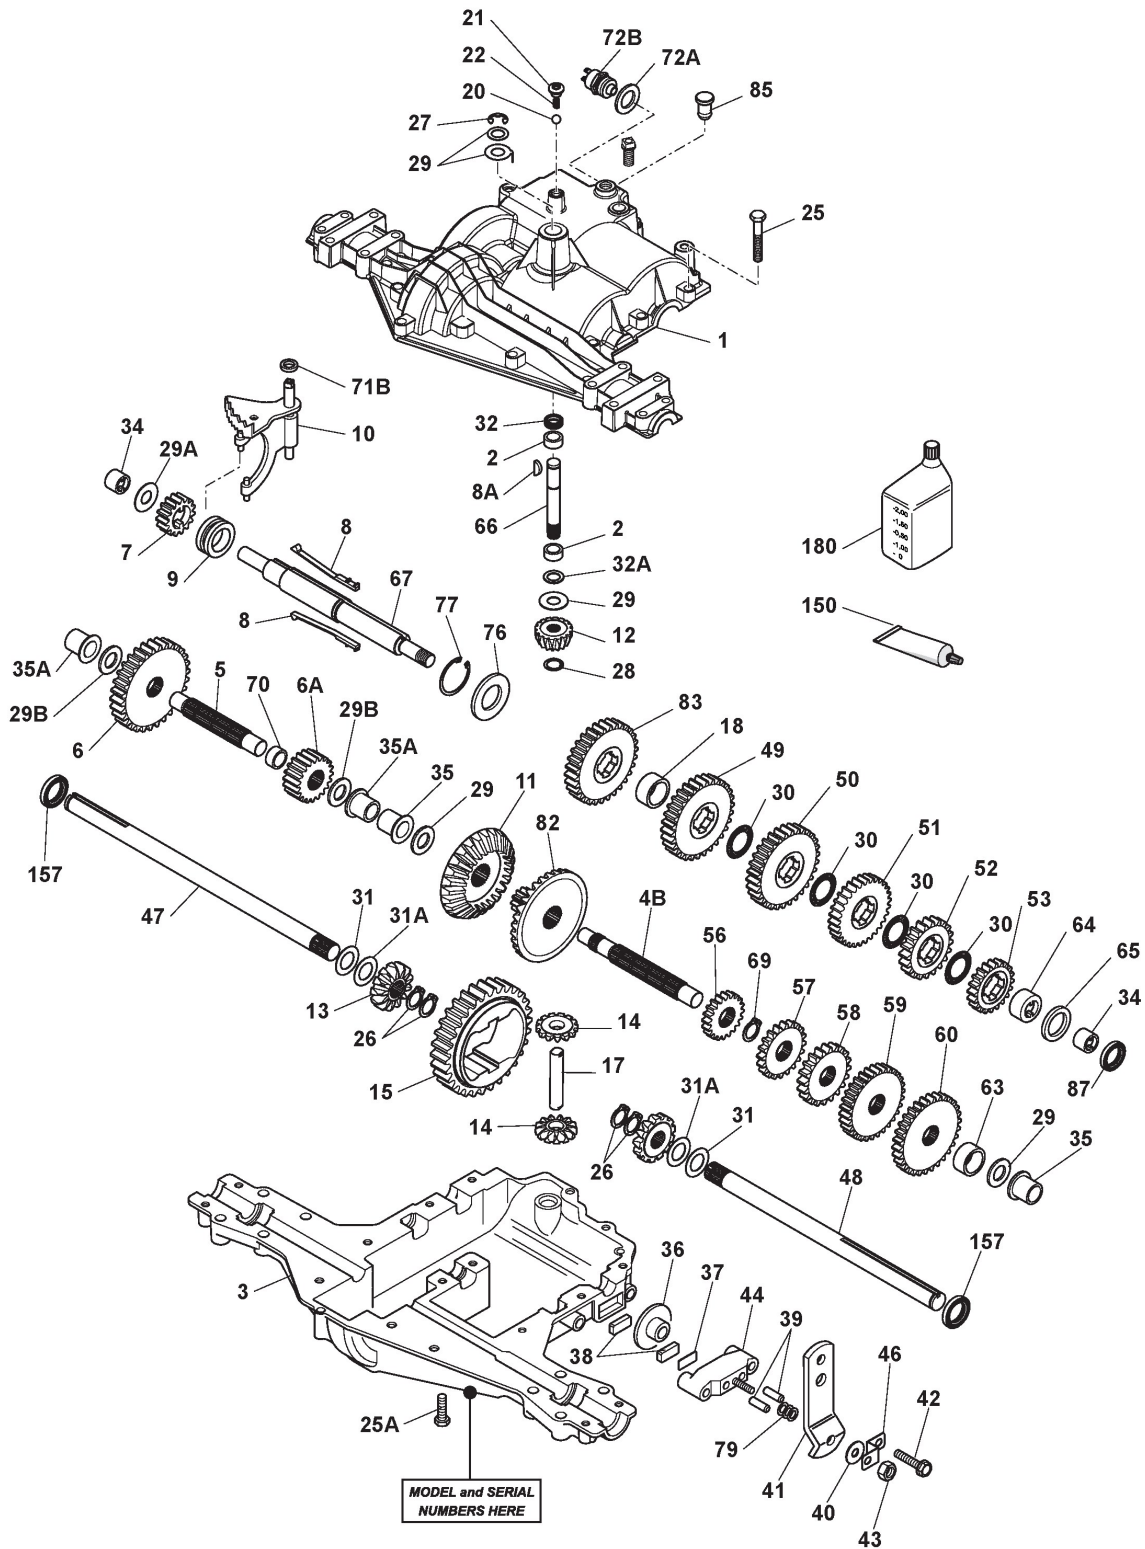

Transmission

Ref.nr.	Qty	Item number	Description	Notes	From	Up to
0	1	118400910/2	Transmission MST 205-535G	MST 205-535G		
0	1	118400915/2	Peerless Transmission MST 205-541E	MST 205-541G		
1	1	772148	Cover	(Please contact Peerless service Network using item: 772148)		
2	2	780086	Needle bearing	(Please contact Peerless service Network using item: 780086)		
3	1	770128	Case	(Please contact Peerless service Network using item: 770128)		
4B	1	776406	Shaft	(Please contact Peerless service Network using item: 776406)		
5	1	776409	Shaft	(Please contact Peerless service Network using item: 776409)		
6	1	778364	Gear	38T (Please contact Peerless service Network using item: 778364)		
6A	1	778369	Gear	15T (Please contact Peerless service Network using item: 778369)		
7	1	778330	Gear	11T (Please contact Peerless service Network using item: 778330)		
8A	1	792047	Woodruff Key	(Please contact Peerless service Network using item: 792047)		
8	2	792180	Key	(Please contact Peerless service Network using item: 792180)		
9	1	784352	Collar	(Please contact Peerless service Network using item: 784352)		
10	1	784378	Shift rod and fork	(Please contact Peerless service Network using item: 784378)		
11	1	778334	Bevel gear	30T (Please contact Peerless service Network using item: 778334)		
12	1	778309	Bevel pinion	13T (Please contact Peerless service Network using item: 778309)		
13	2	778368	Bevel gear	13T (Please contact Peerless service Network using item: 778368)		
14	2	778368	Bevel gear	13T (Please contact Peerless service Network using item: 778368)		
15	1	778370	Ring gear	43T (Please contact Peerless service Network using item: 778370)		
17	1	786188	Drive pin	(Please contact Peerless service Network using item: 786188)		
18	1	786102	Spacer	(Please contact Peerless service Network using item: 786102)		
20	1	792077	Steel ball	(Please contact Peerless service Network using item: 792077)		
21	1	792078	Screw	(Please contact Peerless service Network using item: 792078)		
21	1	792211	Screw	(Please contact Peerless service Network using item: 792211)		
22	1	792079	Spring	(Please contact Peerless service Network using item: 792079)		
25	17	792073	Screw	(Please contact Peerless service Network using item: 792073)		
25A	2	792177	Screw	35 mm (Please contact Peerless service Network using item: 792177)