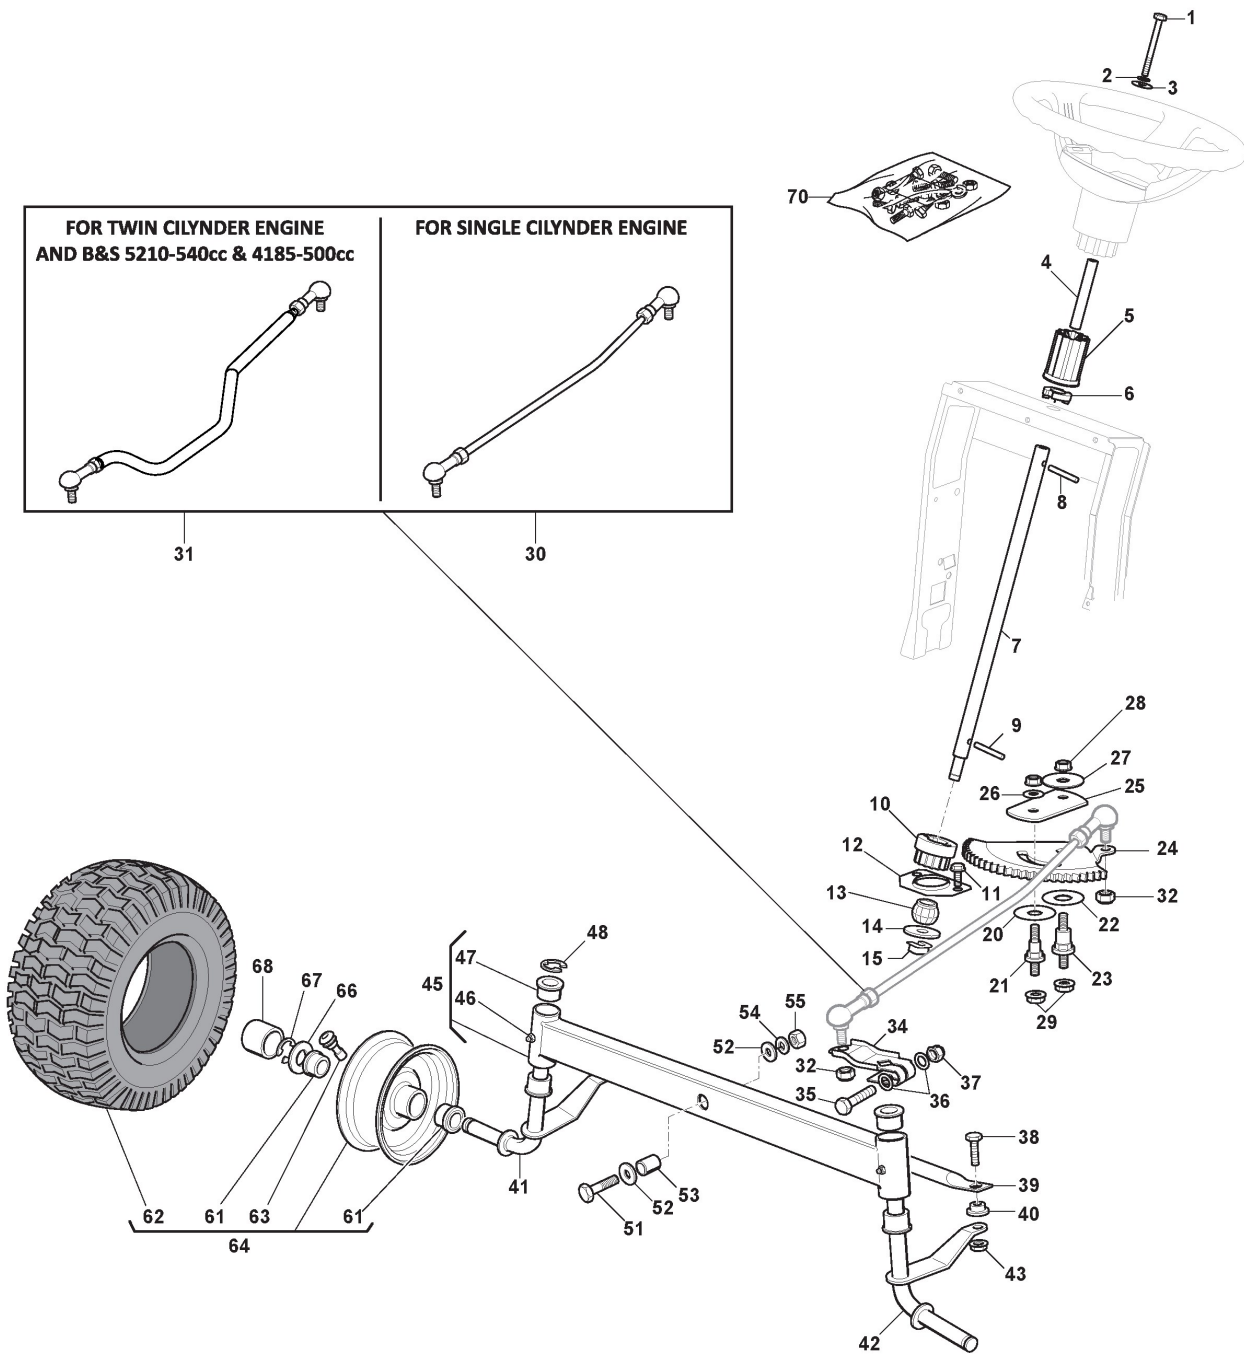

Steering

Ref.nr.	Qty	Item number	Description	Notes	From	Up to
1	1	112692050/0	Screw			
2	1	112540260/0	Washer			
3	1	112523070/0	Washer			
4	1	125160047/0	Spacer			
5	1	325785318/0	Support			
6	1	325038008/0	Bushing			
7	1	125520007/0	Steering Column			
8	1	112620300/0	Spring			
9	1	112622650/0	Dowel pin			
10	1	125570003/0	Pinion			
11	2	127943051/0	Screw			
12	1	325785213/1	Support			
13	1	325743000/0	Joint			
14	1	112521370/0	Washer			
15	1	112436030/0	Plate			
20	1	322672151/0	Antifriction Washer			
21	1	125510104/0	Pin			To S/N 19LA3RON 007423
21	1	125510173/0	Pin		From S/N 19FA3RON 000287	
22	1	125670023/0	Washer			
23	1	125510109/0	Pin			To S/N 19LA3RON 007423
23	1	125510165/0	Pin		From S/N 19FA3RON 000287	
24	1	325735519/0	Steering Sector			
25	1	325547233/0	Plate			
26	1	112369500/0	Elastic Washer			
27	1	122160400/0	Elastic Disc			
28	2	112155010/0	Nut			
29	2	112155010/0	Nut			
30	1	382000566/2	Steering Rod	For Single Cylinder Engine		
32	2	112156602/0	Nut			
34	1	325318243/0	Lever			To S/N 19LA3RON 007423
34	1	382318323/0	Steering Control Lever		From 17-June-20 19	
35	1	112692390/0	Screw			To S/N 19LA3RON 007423
35	1	112692395/2	Screw		From 17-June-20 19	
36	2	112521360/0	Washer	no more needed		To S/N 19LA3RON 007423
37	1	112155020/0	Nut		From 17-June-20 19	
37	1	112156602/0	Nut			To S/N 19LA3RON 007423
38	2	125510103/0	Pin			
39	1	325840029/0	Tie Rod			
40	2	325038007/0	Bushing			
41	1	382230369/0	Right Stub Axle	13"		To S/N 19LA3RON 007423
41	1	382230369/1	Right Stub Axle	13"	From S/N 19JA3RON 000356	
42	1	382230371/0	Left Stub Axle	13"		To S/N 19LA3RON 007423
42	1	382230371/1	Left Stub Axle	13"	From S/N 19JA3RON 000356	
43	2	112155000/0	Nut			
45	1	382034030/0	Equalizer With Bush And Lubricator