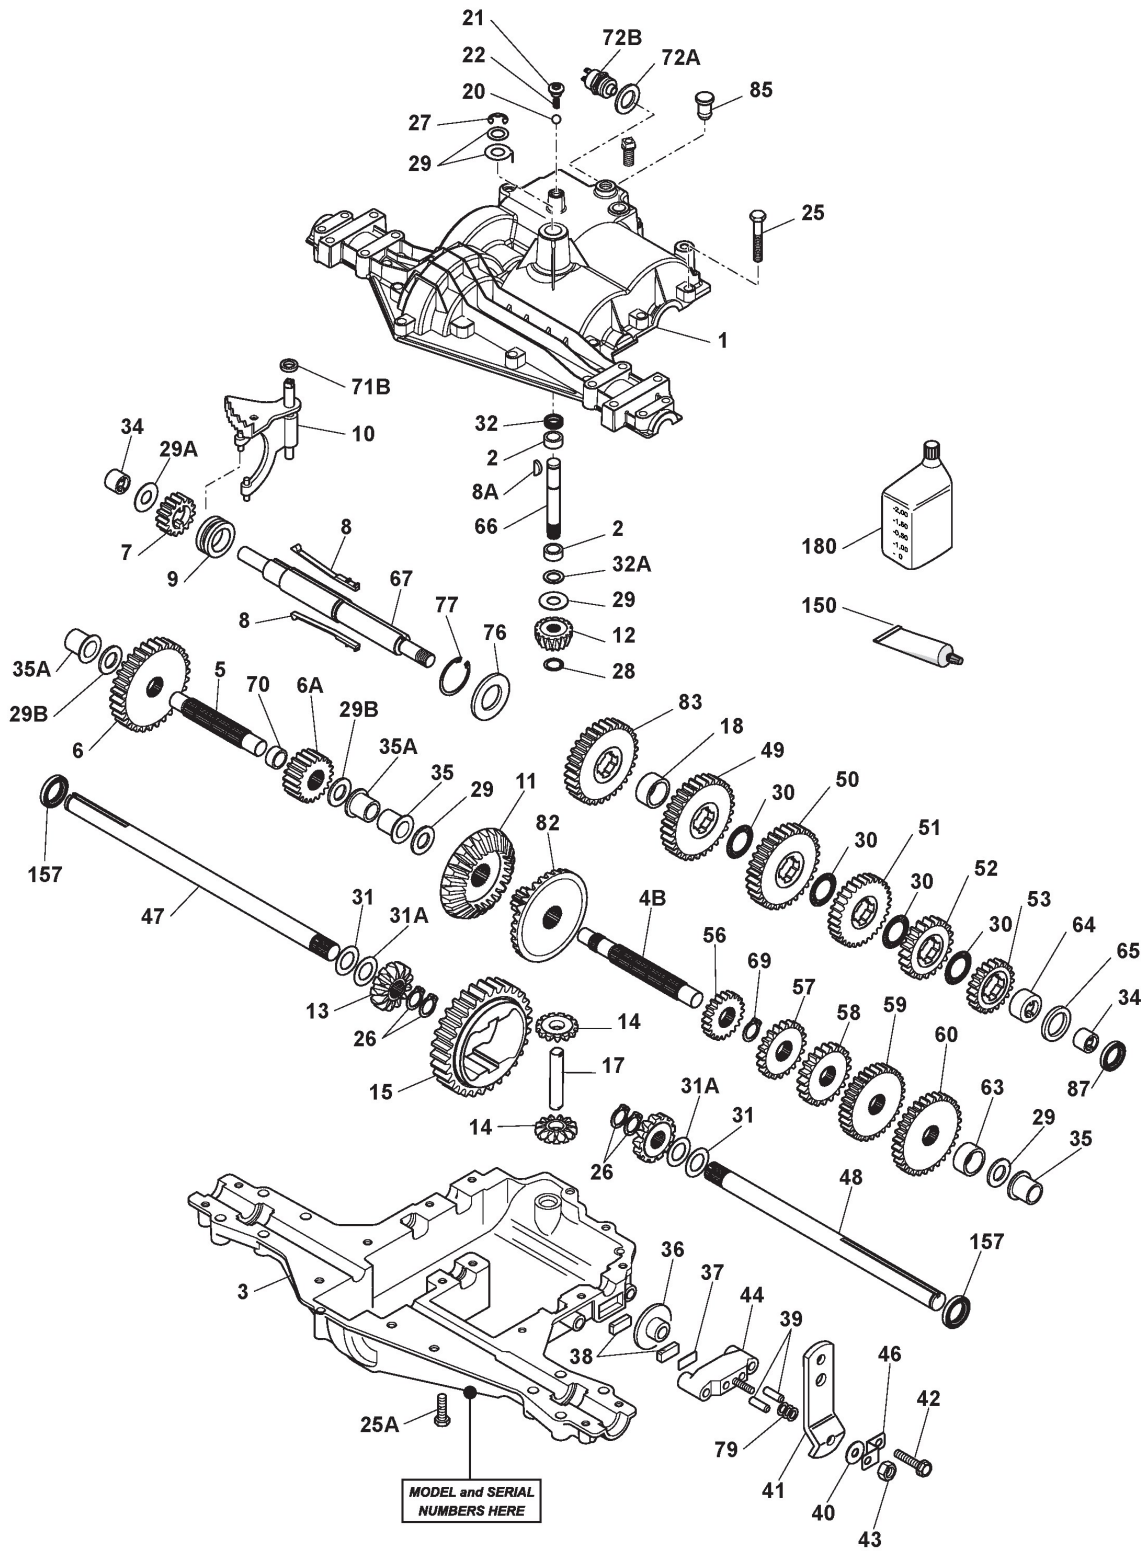

Transmission

Ref.nr.	Qty	Item number	Description	Notes	From	Up to
26	4	792125	Retainer ring	Sats 2 st/Pkg of 2 (Please contact Peerless service Network using item: 792125)		
27	1	792035	Retainer ring	(Please contact Peerless service Network using item: 792035)		
28	1	788040	Retainer ring	(Please contact Peerless service Network using item: 788040)		
29B	2	780051	Thrust Washer	(Please contact Peerless service Network using item: 780051)		
29	5	780072	Thrust Washer	(Please contact Peerless service Network using item: 780072)		
29A	1	780160	Washer	(Please contact Peerless service Network using item: 780160)		
30	4	780108	Thrust Washer	(Please contact Peerless service Network using item: 780108)		
31	1	780001	Washer	.056" (1.42 mm) (Please contact Peerless service Network using item: 780001)		
31A	2	780195	Washer	.062" (1.57 mm) (Please contact Peerless service Network using item: 780195)		
32	1	788083	O-ring	(Please contact Peerless service Network using item: 788083)		
32A	1	792001	O-ring	(Please contact Peerless service Network using item: 792001)		
34	2	780194	Bushing	(Please contact Peerless service Network using item: 780194)		
35	2	780193	Flange bushing	ID = 5/8" (Please contact Peerless service Network using item: 780193)		
35A	2	780197	Flange bushing	ID = 3/4" (Please contact Peerless service Network using item: 780197)		
36	1	790075	Brake Disc	(Please contact Peerless service Network using item: 790075)		
37	1	790007	Brake pad plate	(Please contact Peerless service Network using item: 790007)		
38	2	799021	Brake pad	Sats 2 st/Pkg of 2 (Please contact Peerless service Network using item: 799021)		
39	2	786026	Dowel pin	(Please contact Peerless service Network using item: 786026)		
40	1	792076	Washer	(Please contact Peerless service Network using item: 792076)		
41	1	790031	Brake Lever	MST 205-541G (Please contact Peerless service Network using item: 790031)		
41	1	790045	Brake Lever	MST 205-535G (Please contact Peerless service Network using item: 790045)		
42	2	792177	Screw	(Please contact Peerless service Network using item: 792177)		
43	1	792075	Nut	(Please contact Peerless service Network using item: 792075)		
44	1	790025	Brake pad holder	(Please contact Peerless service Network using item: 790025)		
46	1	786086	Brake lever bracket	(Please contact Peerless service Network using item: 786086)		
47	1	775028	Axle	11-63/64" (304 mm) - MST 205-535G (Please contact Peerless service Network using item: 775028)