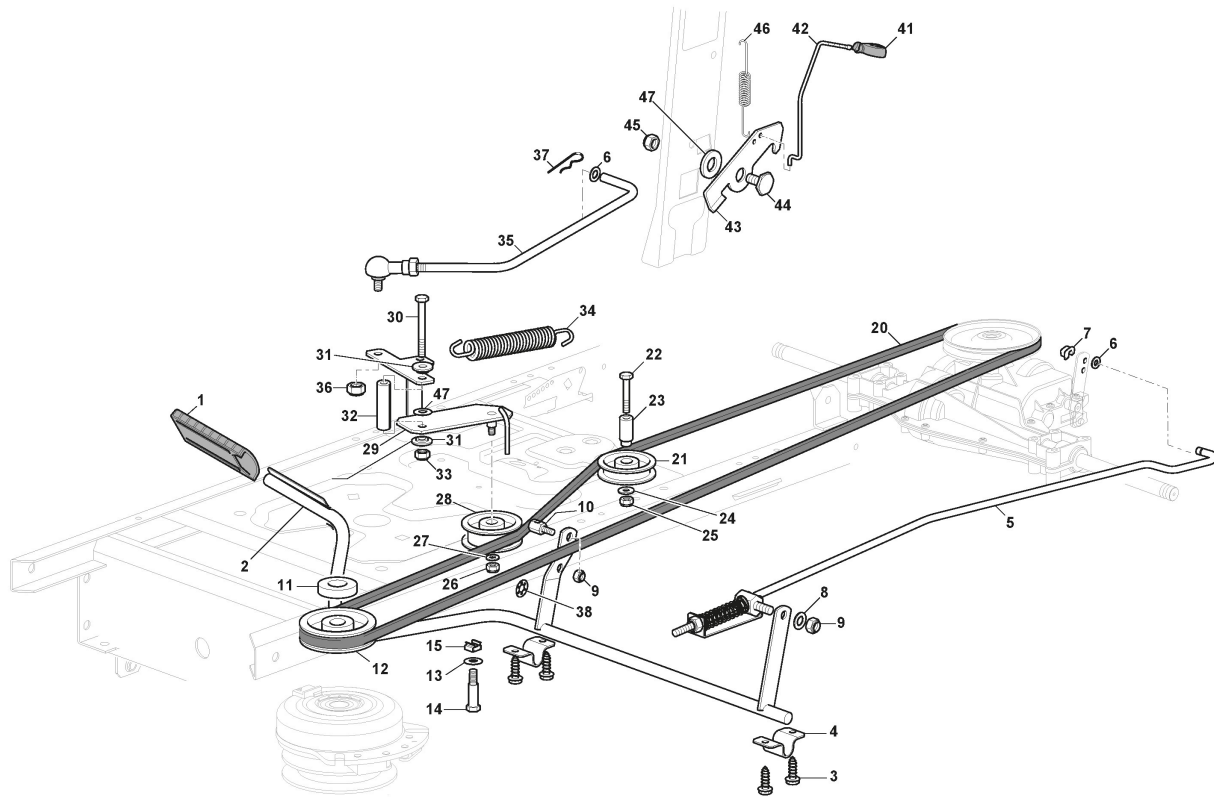

Steering

Ref.nr.	Qty	Item number	Description	Notes	From	Up to
46	2	112379511/0	Grease Dispenser			
47	4	125034002/1	Bushing			
48	1	112001010/0	Benzing Ring			
51	1	112692695/0	Screw			
52	2	112523100/0	Washer			
53	1	125160016/1	Spacer			
54	1	112587100/0	Grower			
55	1	112295300/0	Nut			
61	4	125122200/2	Bearing			
62	2	125590018/0	Tyre 13x5.00-6 P512 WANDA	13"		
63	2	125950000/0	Valve			
64	2	382680048/0	Wheel Assy	13" - P512		
66	2	125670005/2	Washer			
67	2	112001010/0	Benzing Ring			
68	2	322110233/0	Hub Cover	Standard Cover		
70	1	382180142/0	Outfit, Screws	Pos 1-4 incl.