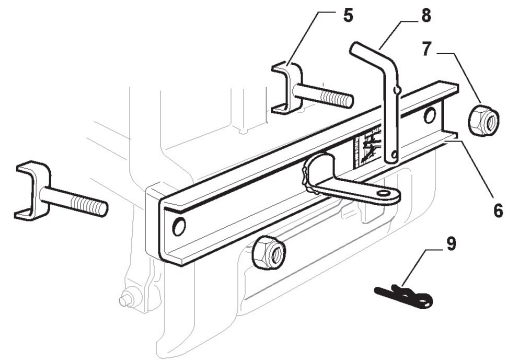

Labels

Ref.nr.	Qty	Item number	Description	Notes	From	Up to
1	1	114362365/1	Label			
2	1	114363451/0	Label			
3	1	114363699/0	Label	Only for Models with Lamp		
4	1	114361438/0	Label			
5	1	114363701/0	Label			To
5	1	114366142/0	Label		From	31-August-
6	1	114363700/0	Label			2014
7	2	114364961/3	Label Hot Surface			
8	1	114356699/1	Cutting Deck Danger Label			
8	1	114367751/0	Cutting Deck Danger Label