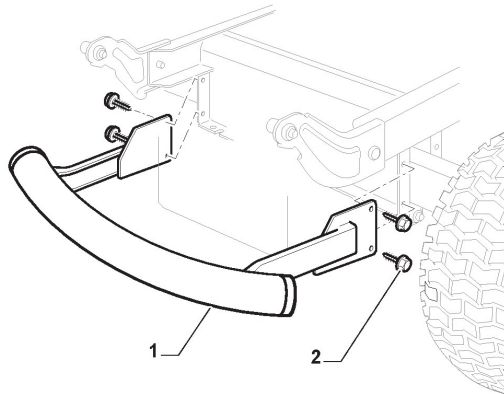

Labels

Ref.nr.	Qty	Item number	Description	Notes	From	Up to
1	1	114362365/1	Label			
2	1	114363451/0	Label			
3	1	114363699/0	Label	Only for Models with Lamp		
4	1	114361438/0	Label			
5	1	114363701/0	Label			To
5	1	114366142/0	Label		From	31-August-
6	1	114363700/0	Label			2014
7	2	114364961/3	Label Hot Surface			
8	1	114356699/1	Cutting Deck Danger Label			
8	1	114367751/0	Cutting Deck Danger Label