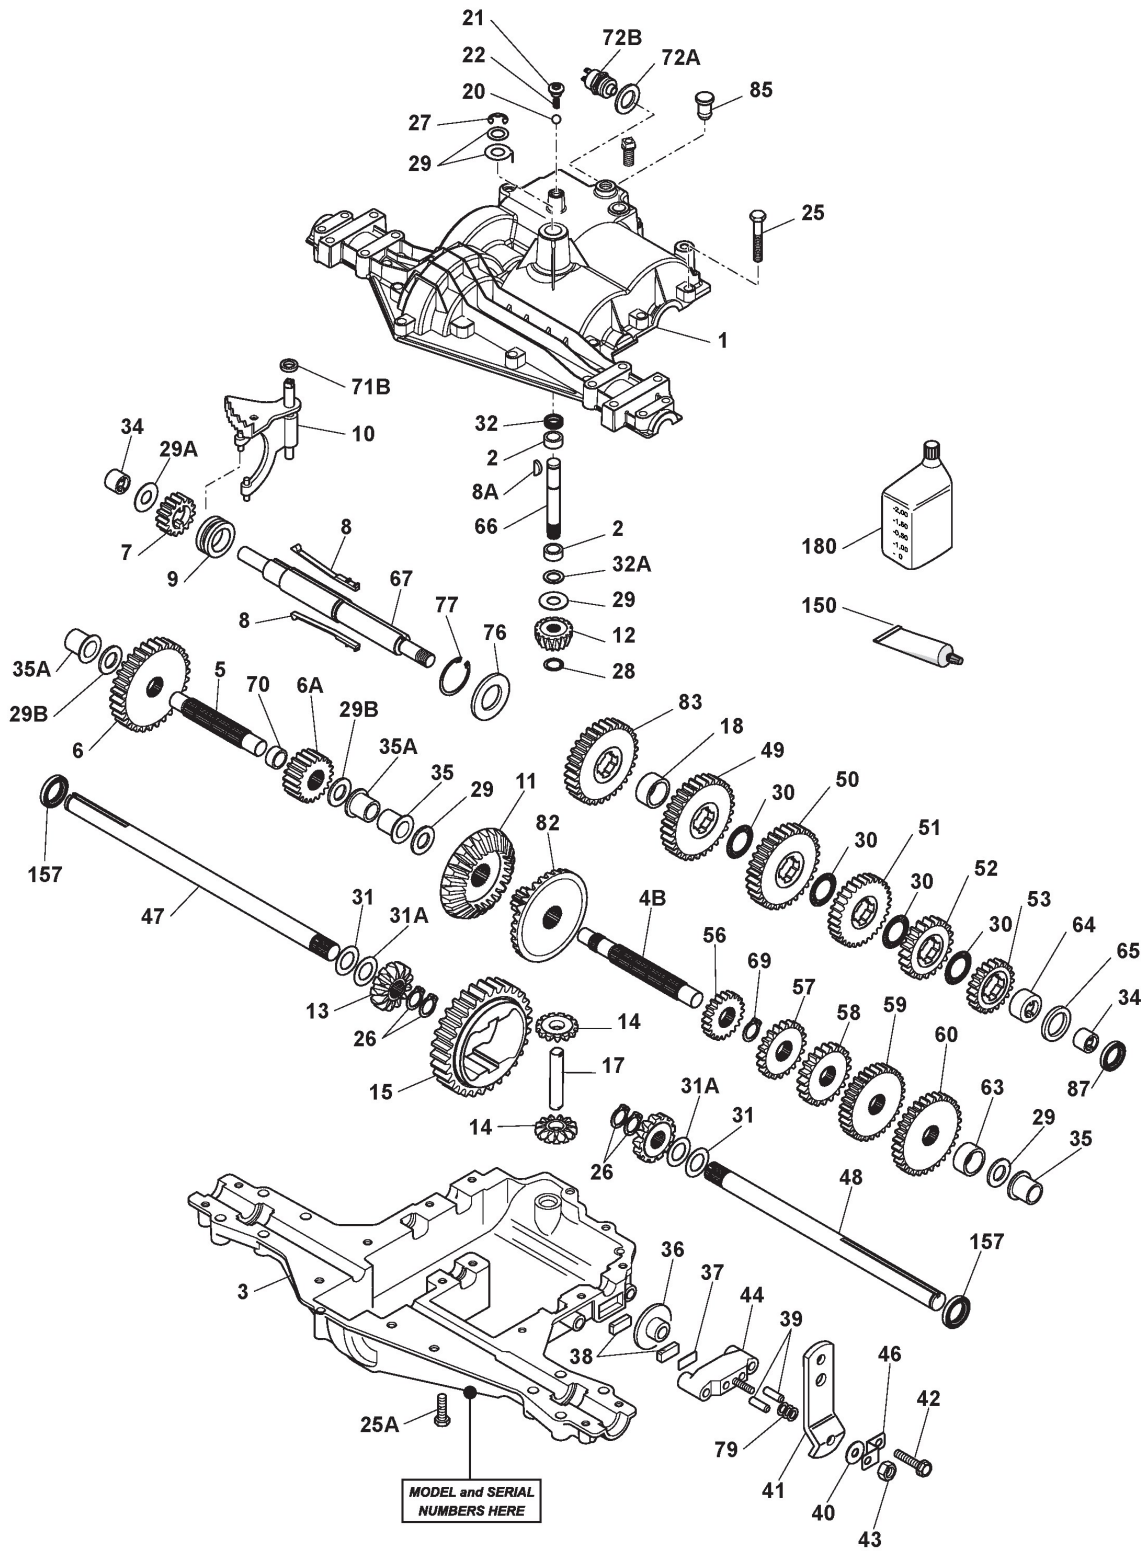

Seat & Steering Wheel

Ref.nr.	Qty	Item number	Description	Notes	From	Up to
1	1	325580503/0	Steering Plate Cover			
2	1	325961219/0	Steering Wheel			
5	1	125722487/0	Seat			
6	4	112792611/0	Screw			
7	4	112540260/0	Washer			
8	4	112523060/0	Washer