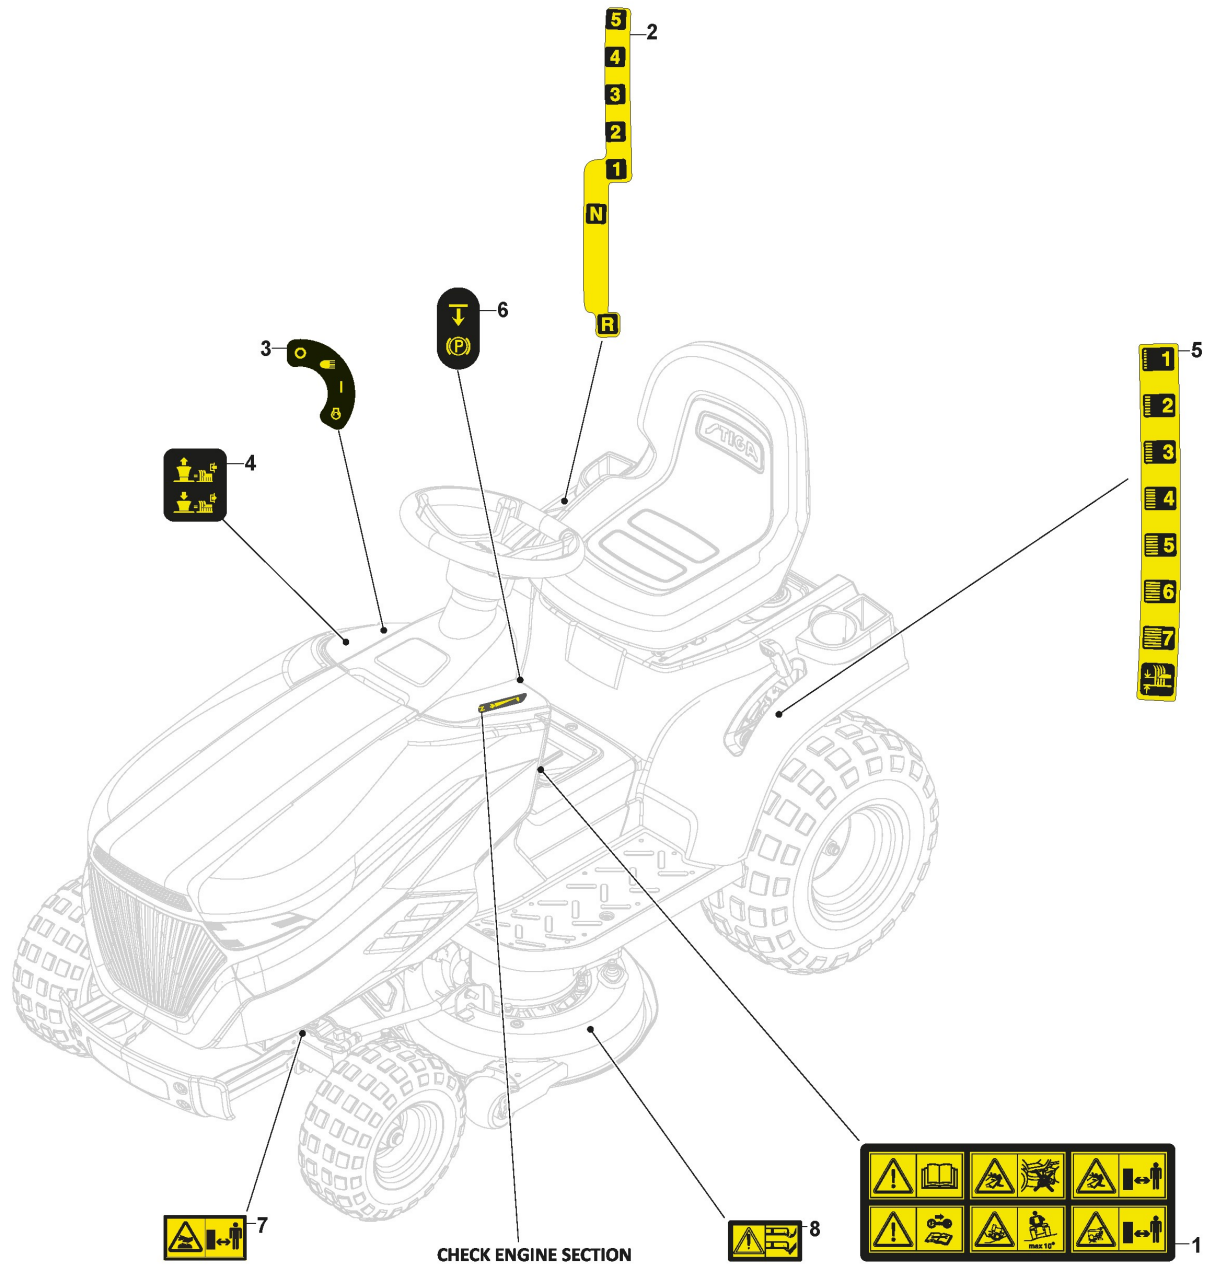

Electrical Parts

Ref.nr.	Qty	Item number	Description	Notes	From	Up to
1	1	182040195/2	Cables Ass.Y			
2	1	382722443/1	Electronic Card	LS marked		
3	1	325600090/1	Card Protection			
4	1	118450075/1	Starting Switch			
5	1	112727810/0	Screw			
6	1	118210023/0	Starting Key			
7	1	118120007/0	Battery			
8	1	125430265/1	Spring			
9	1	118400863/0	Screwed Ring			
12	1	119410608/1	Neutral Switch (Mech.)			
14	1	133567000/0	Relay	Only for Honda Engines		
15	2	133215000/0	Cover			
16	1	133340036/0	Fuse 25 A	25A		
16	1	133340040/0	Fuse 10 A	10A		
17	2	133500007/0	Fuse Carrier			
18	1	118450073/0	Clutch Switch	Yellow		
18	1	118450074/0	Clutch Switch	Red		
19	2	119410622/1	Microswitch			
20	1	182040186/0	Cable	For Lamp Version		
21	2	118459100/0	Lamp For Lights	Only for Models with Lamp		
25	1	182180090/0	Battery Charger 12V 1A - CE Plugg	CE Plug		
25	1	182180091/0	Battery Charger 12V 1A - UK Plugg	BS Plug		
26	1	325605003/0	Push Button Reverse Gear			
27	1	325256250/0	Screwed Ring			
51	1	118736112/0	Solenoid			
52	2	112361005/0	Nut			
53	1	125065002/0	Cable			
54	1	118564864/1	Protection			
55	1	112790781/0	Screw	Not for Honda Engines		
56	2	112154510/0	Nut	Not for Honda Engines