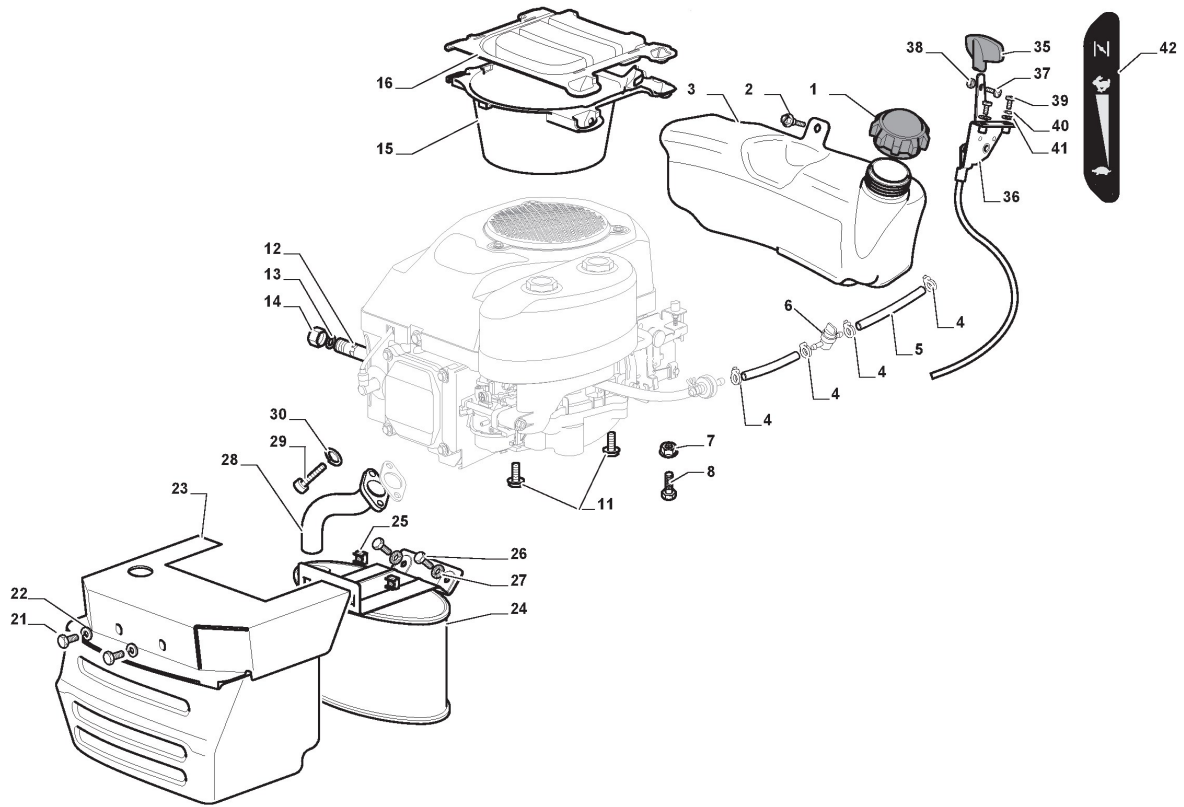

Belt Protections

Ref.nr.	Qty	Item number	Description	Notes	From	Up to
1	1	325600077/3	Ejection Guard			
2	1	125510073/0	Fulcrum Pin			
3	1	125430242/1	Spring			
4	1	112141418/0	Cotter Pin			
5	1	125318355/0	Fulcrum Pin			
6	1	125430288/0	Spring			
7	1	325774719/0	Fulcrum Clamp			
8	2	112815200/0	Screw			
9	2	112154510/0	Nut			
10	1	112604899/0	Crown Fastener			
11	1	325600078/0	Right Belt Protection Carter			
12	4	125943010/0	Screw			
13	1	325600079/0	Left Belt Protection			
15	1	325600084/0	Guard	only 98cm		
16	1	325060154/0	Case			
17	1	325600082/0	Guard			
18	4	125943011/0	Screw			
19	1	325060155/0	Case			
20	1	325600083/0	Guard			
21	2	125943010/0	Screw			
22	2	112437506/0	Plate