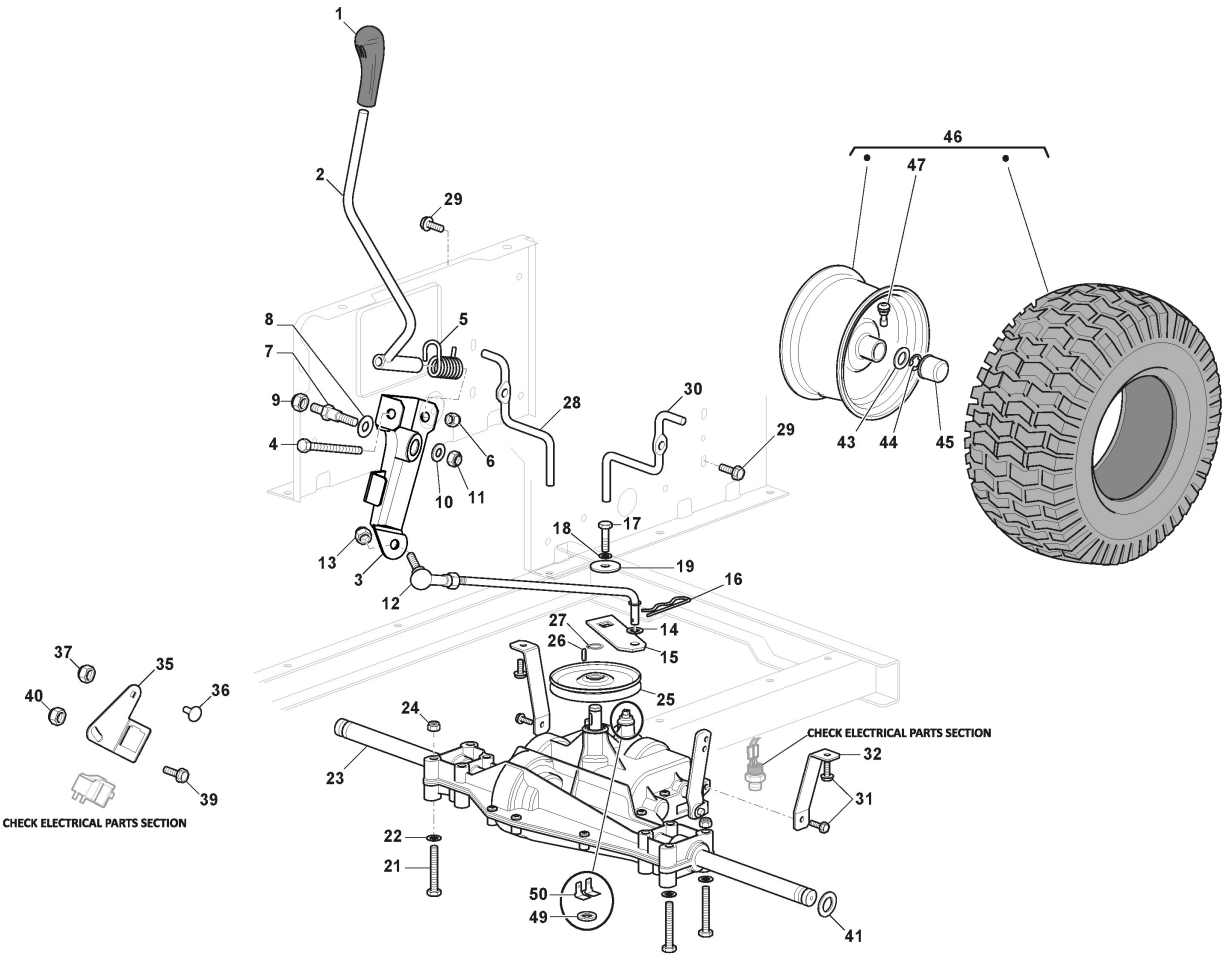

Brake And Gearbox Controls

Ref.nr.	Qty	Item number	Description	Notes	From	Up to
1	1	325110391/0	Clamp Cover			
2	1	382500047/2	Pedal			
3	4	112735599/0	Screw			
4	2	325547231/0	Plate			To S/N
4	2	325547231/1	Plate		From S/N 20JA3RON 000567	20110301
5	1	382000568/0	Rod			
6	2	112521350/0	Washer			
7	1	112436050/0	Plate			
8	1	325670011/0	Antifriction Washer			
9	1	112155000/0	Nut			
10	1	125510166/0	Pin			
11	1	125160021/0	Spacer			
12	1	125601567/0	Pulley			
13	2	112524010/0	Washer			
14	2	125580030/0	Belt Guide Peg			
15	2	112360425/0	Nut			
20	1	135062014/0	Belt			
21	1	325601599/0	Pulley	Bearing hole ø15		
22	1	112691400/0	Screw			
23	1	125160107/0	Spacer			
24	1	112523060/0	Washer			
25	1	112155000/0	Nut			
26	1	112155000/0	Nut			
27	1	112523060/0	Washer			
28	1	125601554/0	Pulley			
29	1	382318283/0	Lever			
30	1	112691600/0	Screw			
31	2	125038021/0	Bushing			
32	1	125160027/0	Spacer			
33	1	112155000/0	Nut			
34	1	125430262/0	Spring			
35	1	382820016/1	Tie Rod			
36	1	112293201/0	Nut			
37	1	124487997/0	Cotter Pin			
38	1	112604899/0	Crown Fastener			
41	1	125394509/1	Knob			
42	1	125033113/0	Rod			
43	1	325253011/1	Hook			
44	1	122524970/3	Pin			
45	1	112155000/0	Nut			
46	1	125430213/0	Spring			
47	1	112523060/0	Washer