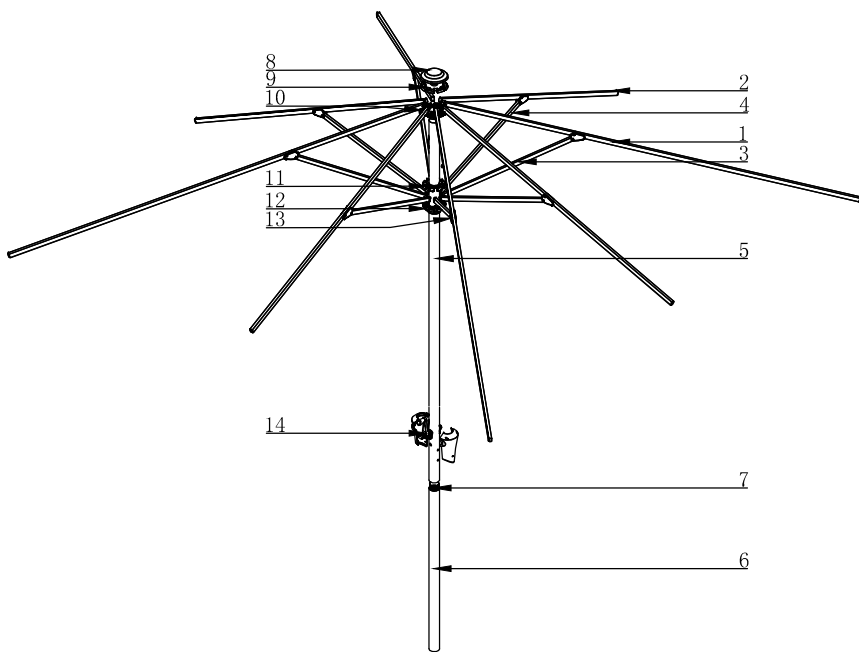

UCA170001

14		Handle	1		
13	SZ1687	connection part of ribs	1	reinforced nylon 15% fiber glass	
12	SZ1728A	under lamp panel base	1	PP	
11	SZ1727	under lamp panel cover	1	PP	
10	SZ1726	up lamp panel base	1	PP	
09	SZ1725A	up lamp panel cover	1	PP	
08	SZ1454	umbrella plastic cover	1	PP	
07	A-090	connection part	1	Steel	
06	YJLY-038	down pole	1	Alu	∅48*1.0*900
05	YJLY-038	upper pole	1	Alu	∅48*1.0*1780
04	YJLF-024	short ribs B	4	Alu	19.8*13.8*1.0*640
03	YJLF-024	short ribs A	4	Alu	19.8*13.8*1.0*660
02	YJLF-024	long ribs B	4	Alu	19.8*13.8*1.0*1440
01	YJLF-024	long ribs A	4	Alu	19.8*13.8*1.0*2020
Ref. NO	Serial number	Name	Quantity	Texture	Specification