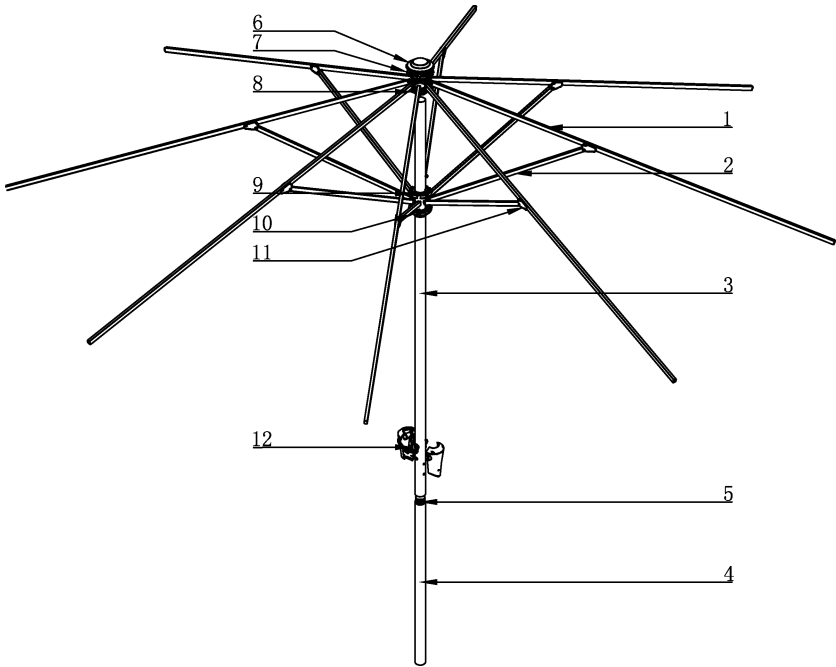

# UCA170002

12		Handle	1		
11	SZ1687	connection part of ribs	1	reinforced nylon 15% fiber glass	
10	SZ1728A	under lamp panel base	1	PP	
09	SZ1727	under lamp panel cover	1	PP	
08	SZ1726	up lamp panel base	1	PP	
07	SZ1725A	up lamp panel cover	1	PP	
06	SZ1454	umbrella plastic cover	1	PP	
05	A-090	connection part	1	Steel	
04	YJLY-038	down pole	1	Alu	∅48*1.0*750
03	YJLY-038	upper pole	1	Alu	∅48*1.0*2010
02	YJLF-024	short ribs A	8	Alu	19.8*13.8*1.0*800
01	YJLF-024	long ribs A	8	Alu	19.8*13.8*1.0*2000
Ref.NO	Serial number	Name	Quantity	Texture	Specification